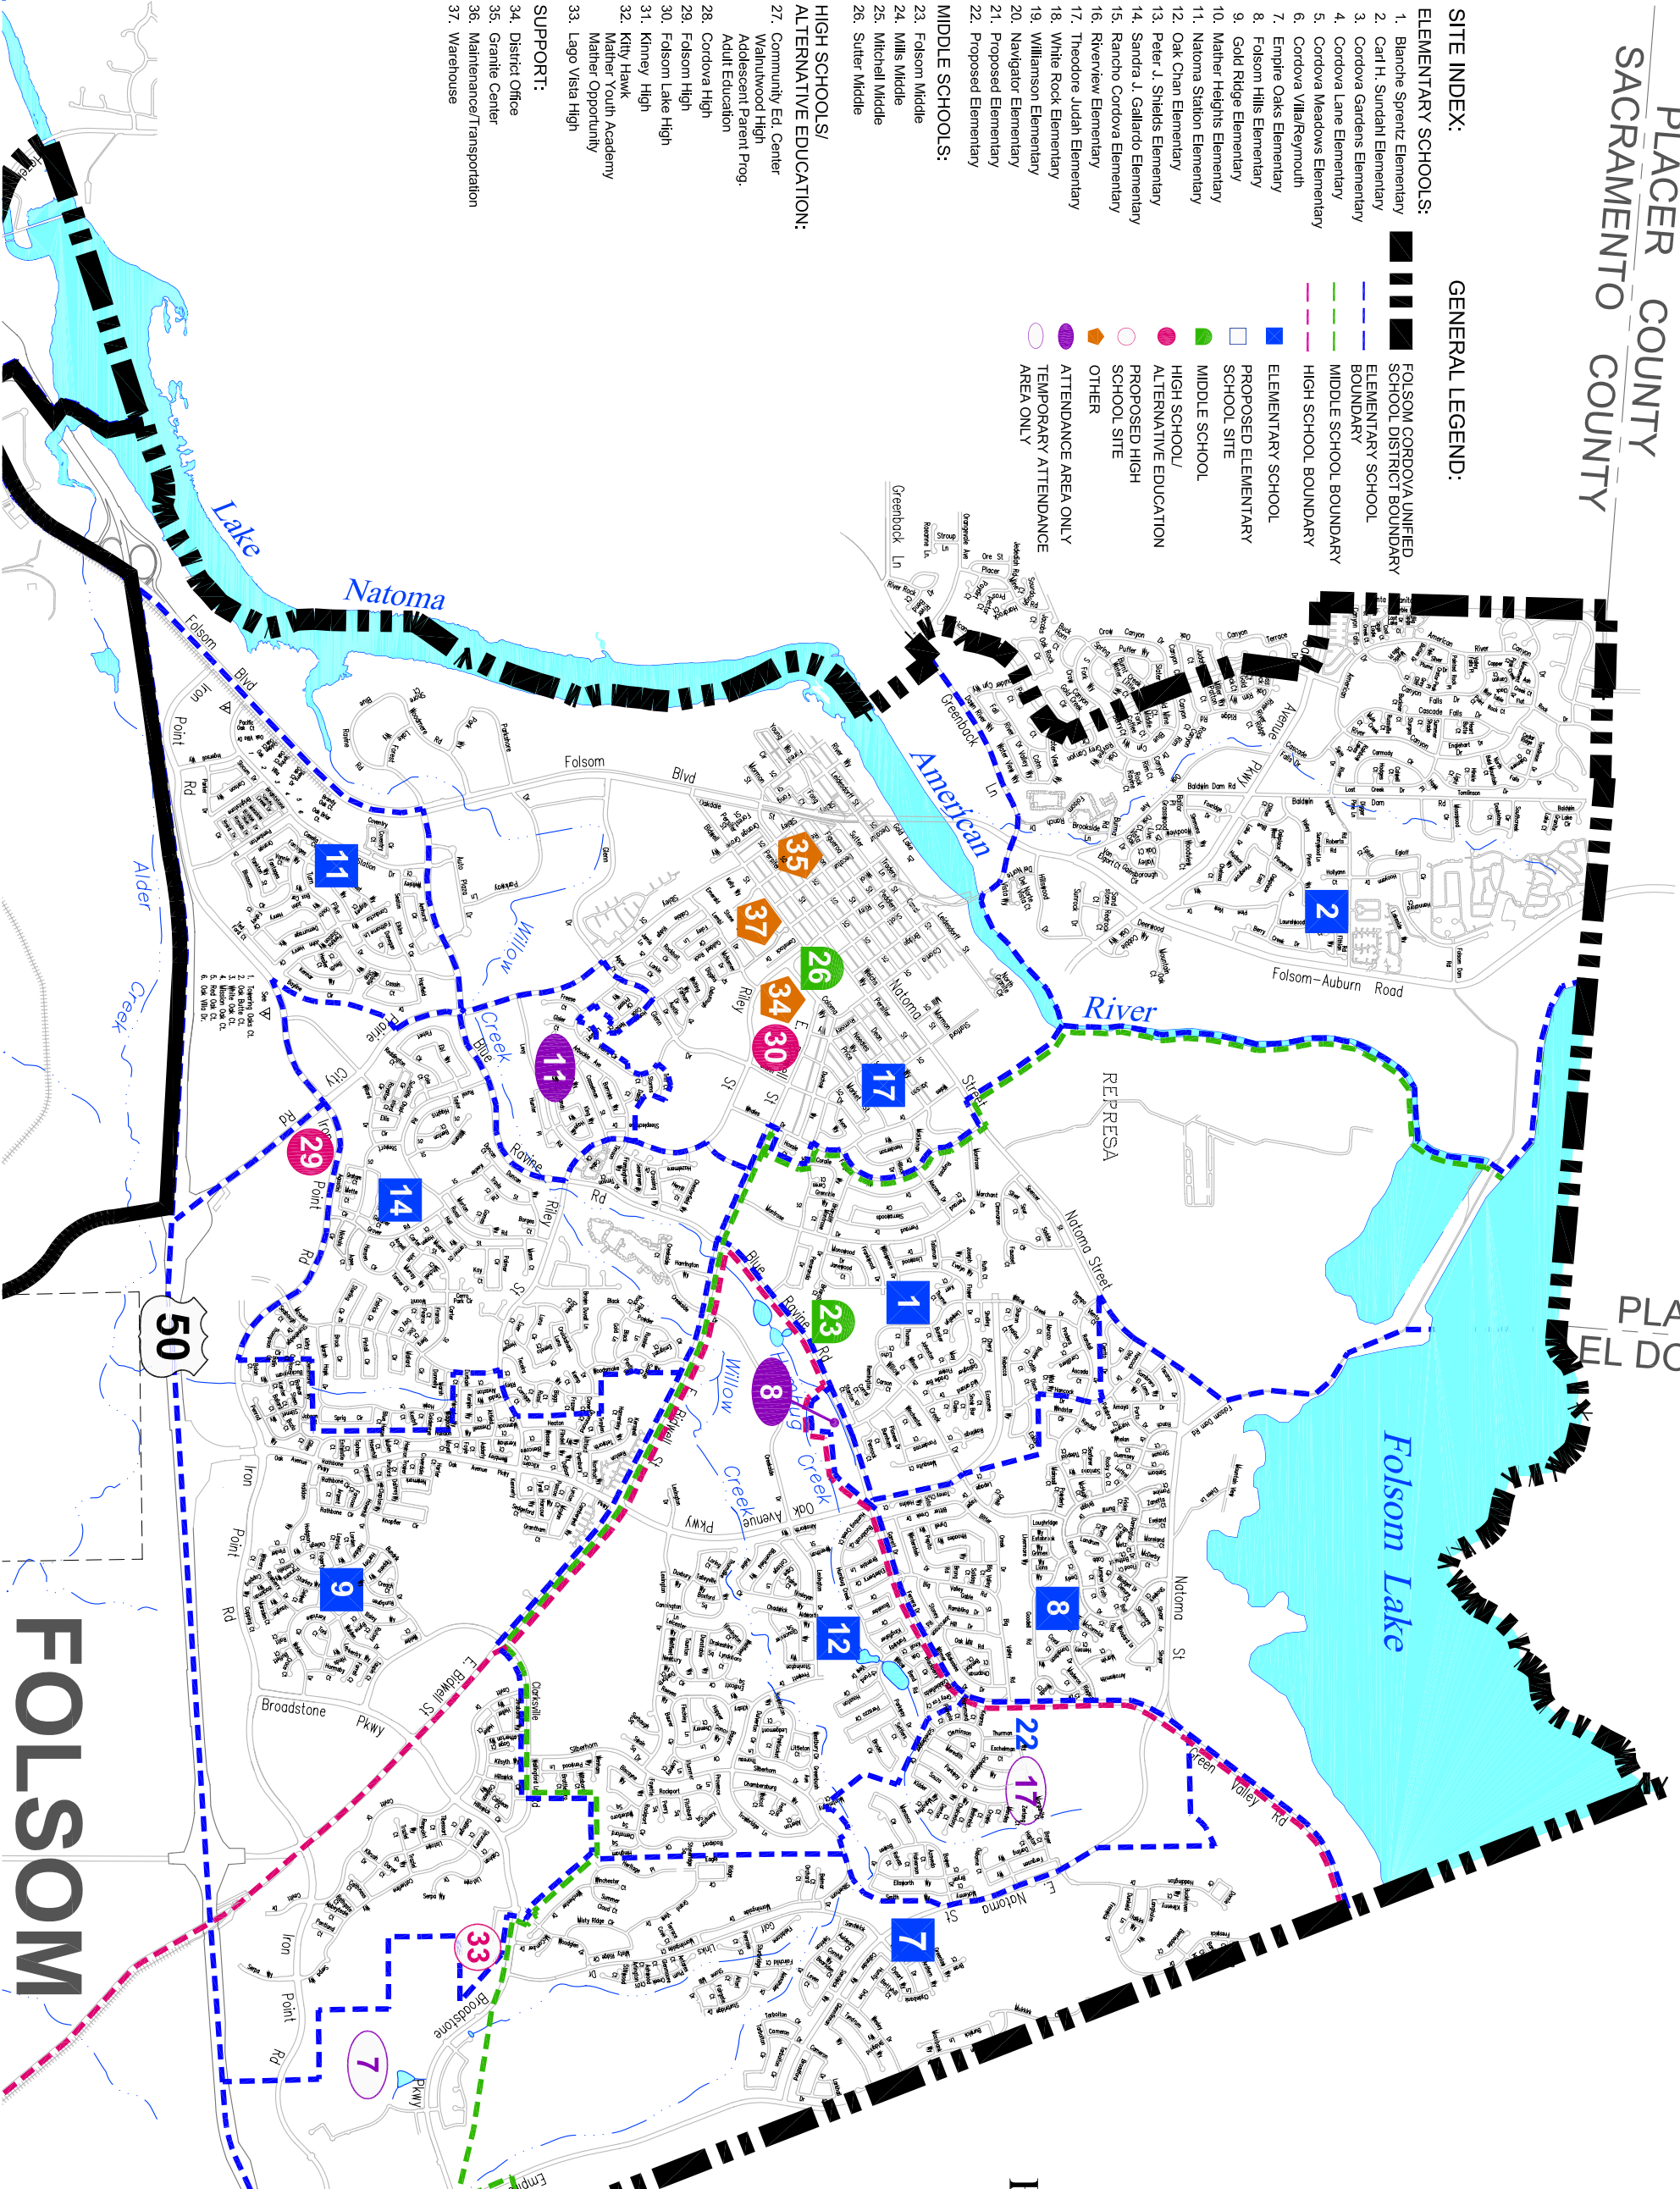

1. **SITE INDEX:**
2. **ELEMENTARY SCHOOLS:**
1. Blanche Sprentz Elementary
  2. Carl H. Sundahl Elementary
  3. Cordova Gardens Elementary
  4. Cordova Lane Elementary
  5. Cordova Meadows Elementary
  6. Cordova Villa/Reynouth
  7. Empire Oaks Elementary
  8. Folsom Hills Elementary
  9. Gold Ridge Elementary
  10. Mather Heights Elementary
  11. Natoma Station Elementary
  12. Oak Chan Elementary
  13. Peter J. Shields Elementary
  14. Sandra J. Gallardo Elementary
  15. Rancho Cordova Elementary
  16. Riverview Elementary
  17. Theodore Judah Elementary
  18. White Rock Elementary
  19. Williamson Elementary
  20. Navigator Elementary
  21. Proposed Elementary
  22. Proposed Elementary
4. **MIDDLE SCHOOLS:**
23. Folsom Middle
  24. Mills Middle
  25. Mitchell Middle
  26. Sutter Middle
6. **HIGH SCHOOLS/
   ALTERNATIVE EDUCATION:**
27. Community Ed. Center
  28. Walnutwood High
  29. Adolescent Parent Prog.
  30. Adult Education
  31. Cordova High
  32. Folsom High
  33. Folsom Lake High
  34. Kinney High
  35. Kitty Hawk
  36. Mather Youth Academy
  37. Mather Opportunity
  38. Lago Vista High
8. **SUPPORT:**
34. District Office
  35. Granite Center
  36. Maintenance/Transportation
  37. Warehouse
10. **GENERAL LEGEND:**
11. FOLSOM CORDOVA UNIFIED SCHOOL DISTRICT BOUNDARY
    - ELEMENTARY SCHOOL BOUNDARY
    - MIDDLE SCHOOL BOUNDARY
    - HIGH SCHOOL BOUNDARY
    - ELEMENTARY SCHOOL
    - PROPOSED ELEMENTARY SCHOOL SITE
    - MIDDLE SCHOOL
    - HIGH SCHOOL
    - ALTERNATIVE EDUCATION
    - PROPOSED HIGH SCHOOL SITE
    - OTHER
    - ATTENDANCE AREA ONLY
    - TEMPORARY ATTENDANCE AREA ONLY

FOLSOM

**EL DORADO COUNTY
SACRAMENTO COUNTY**