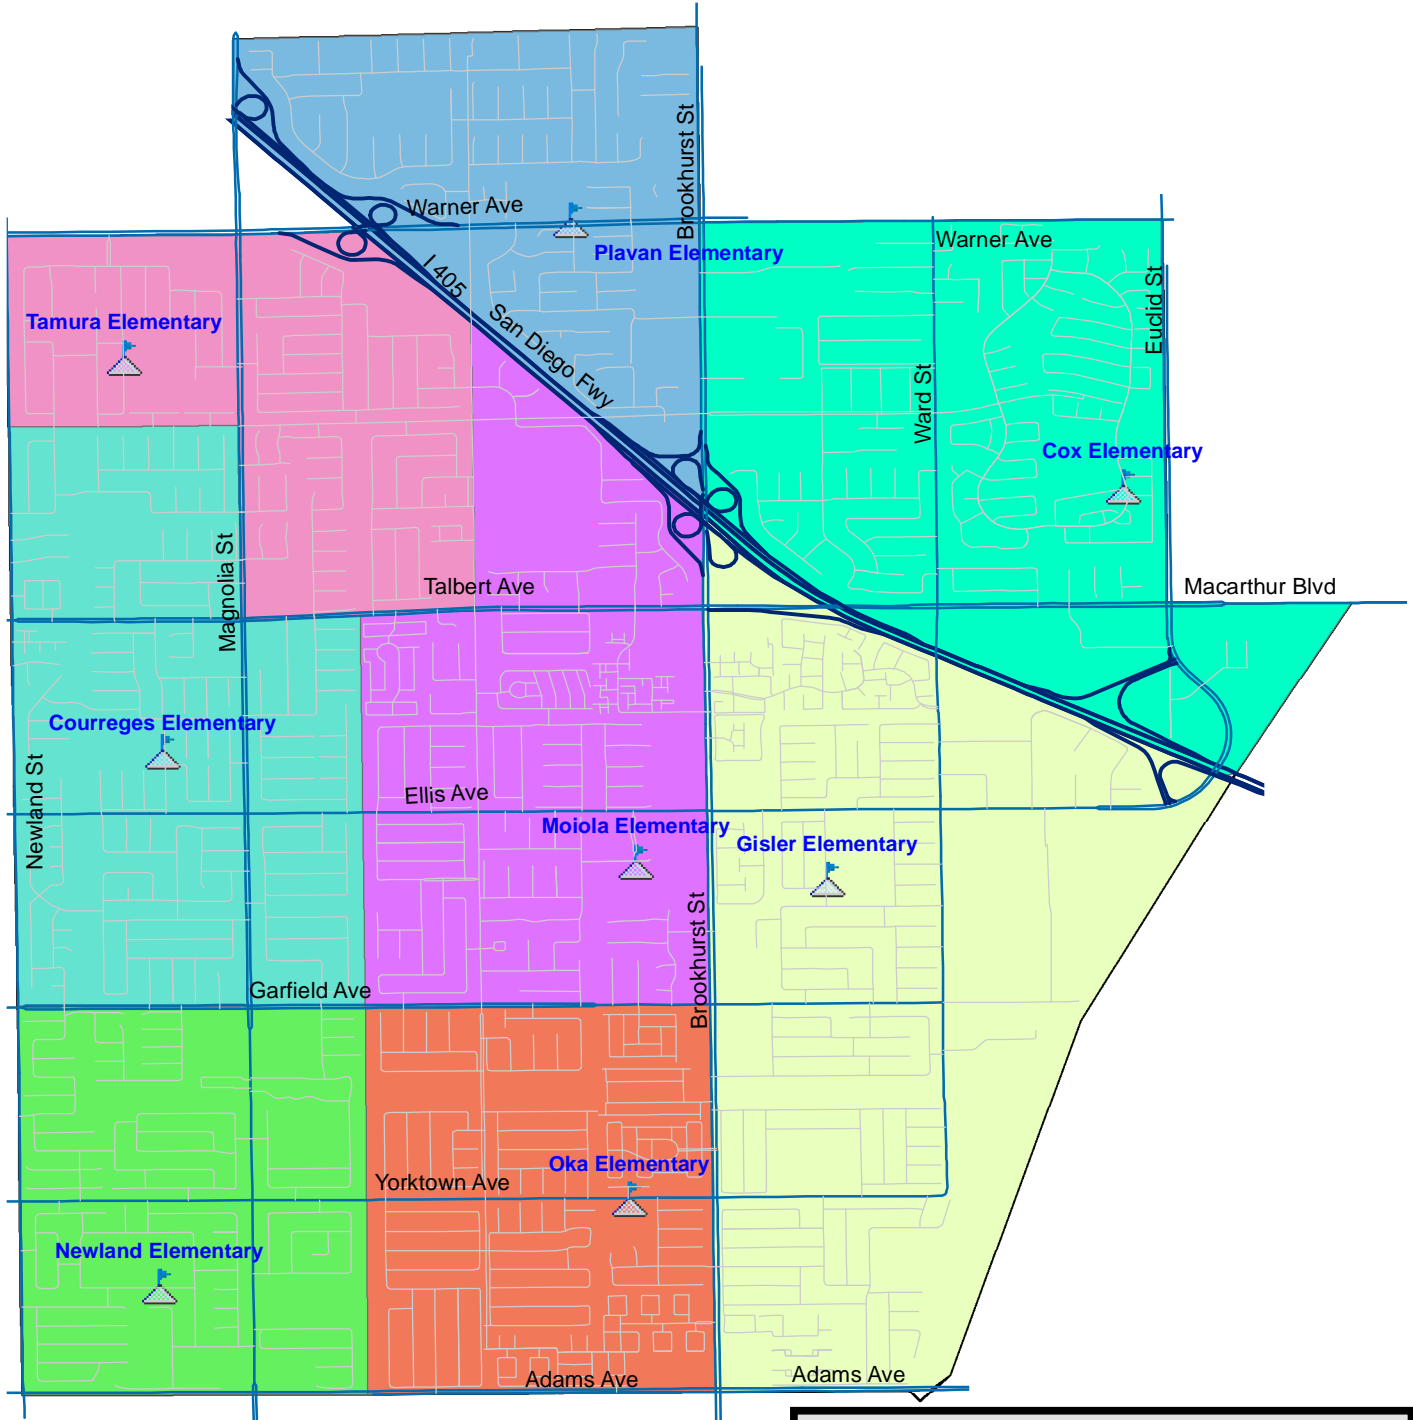

FOUNTAIN VALLEY SCHOOL DISTRICT

Elementary School Attendance Areas 2009 - 2010

ELEMENTARY SCHOOL ATTENDANCE BOUNDARIES

 Courreges ES	 Newland ES
 Cox ES	 Oka ES
 Gisler ES	 Plavan ES
 Moiola ES	 Tamura ES

Miles 0 0.003 0.006 0.012 0.018 0.024