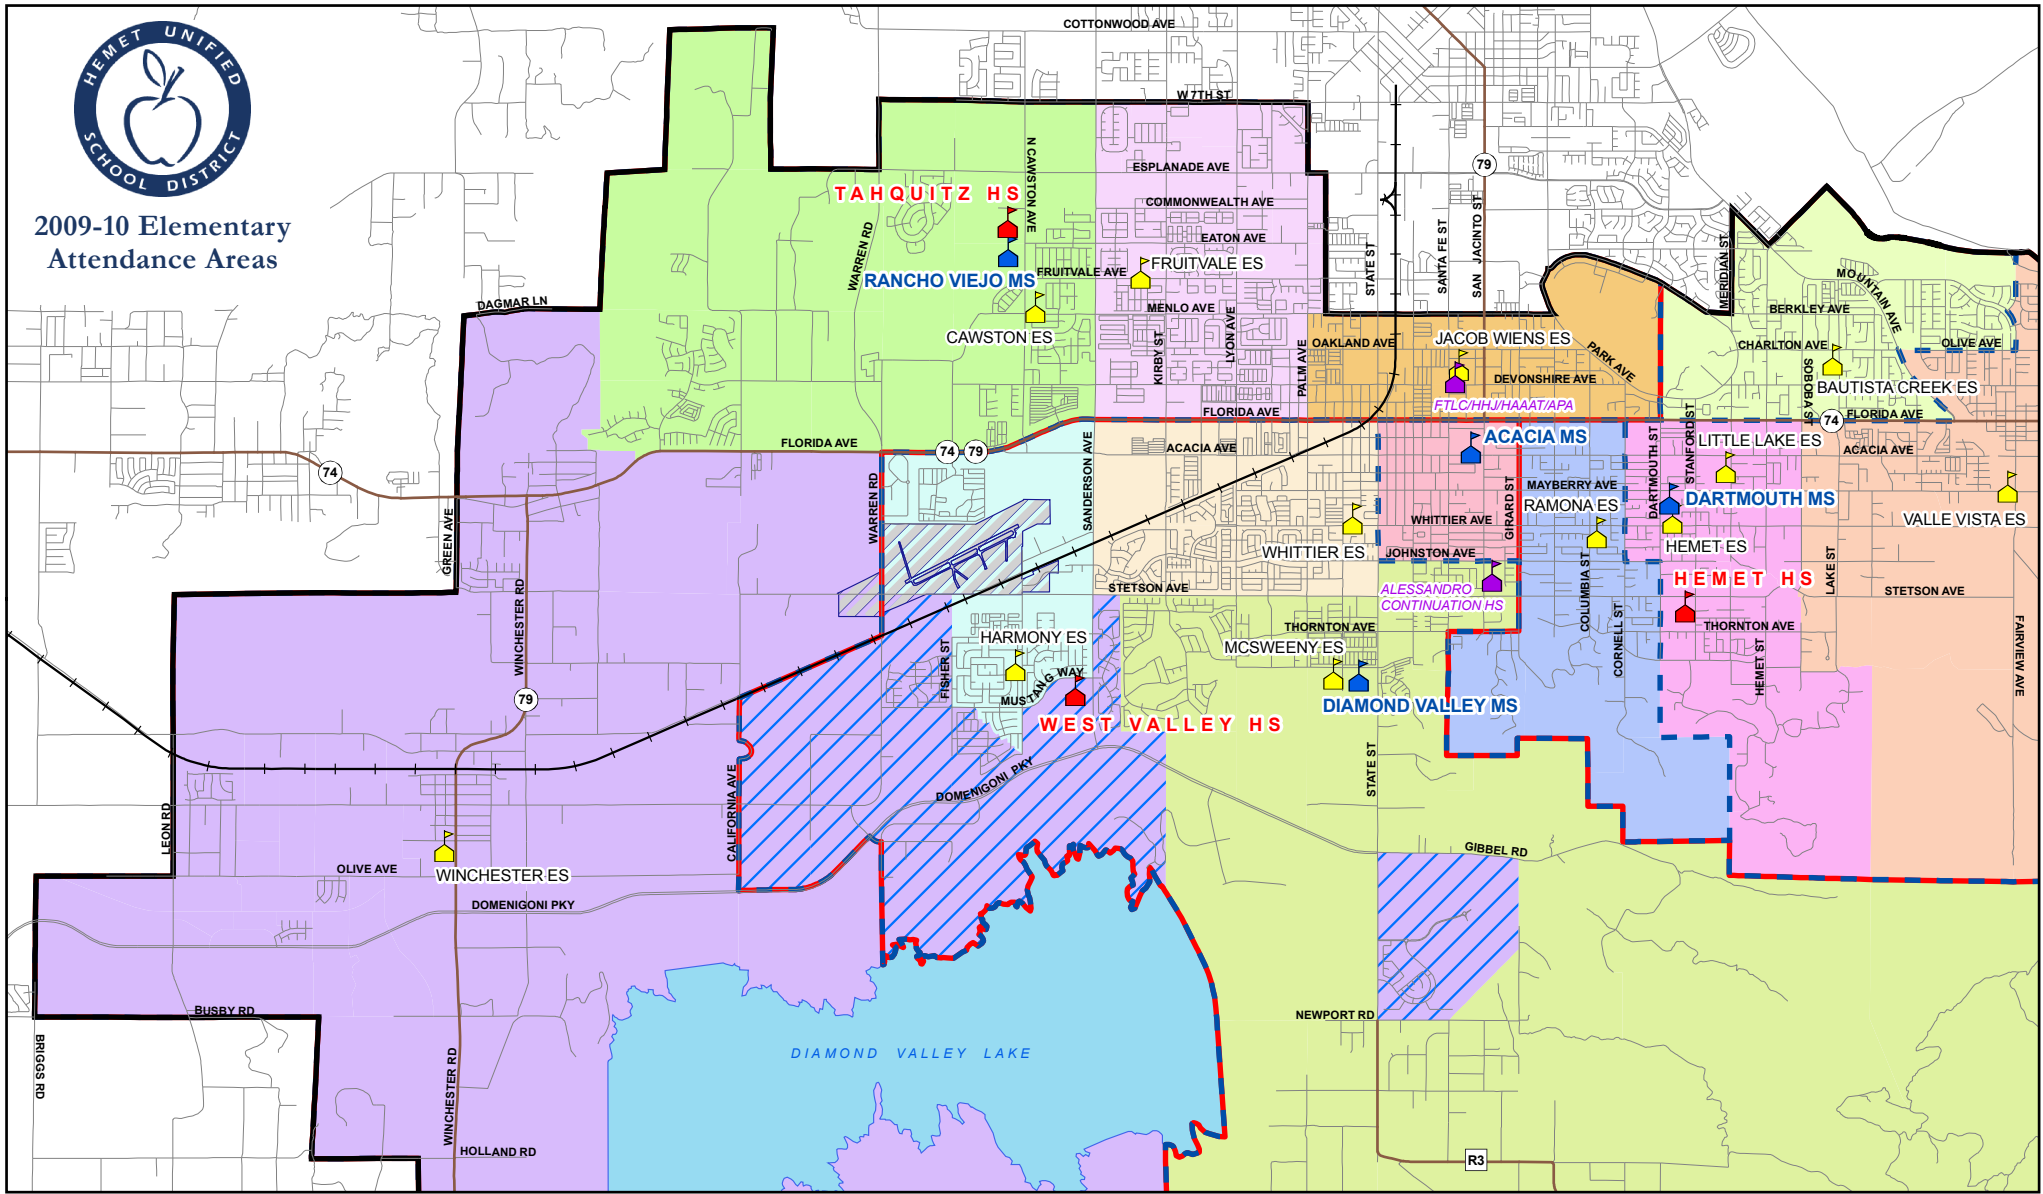

2009-10 Elementary
Attendance Areas

Feeder system for 2009-10

*Students residing in the Cottonwood Ranch and Willowalk developments will attend Winchester ES, Diamond Valley MS and West Valley HS.
 Students residing within the McSweeney Farms development will attend Winchester ES until Gibbel ES opens, Diamond Valley MS and West Valley HS