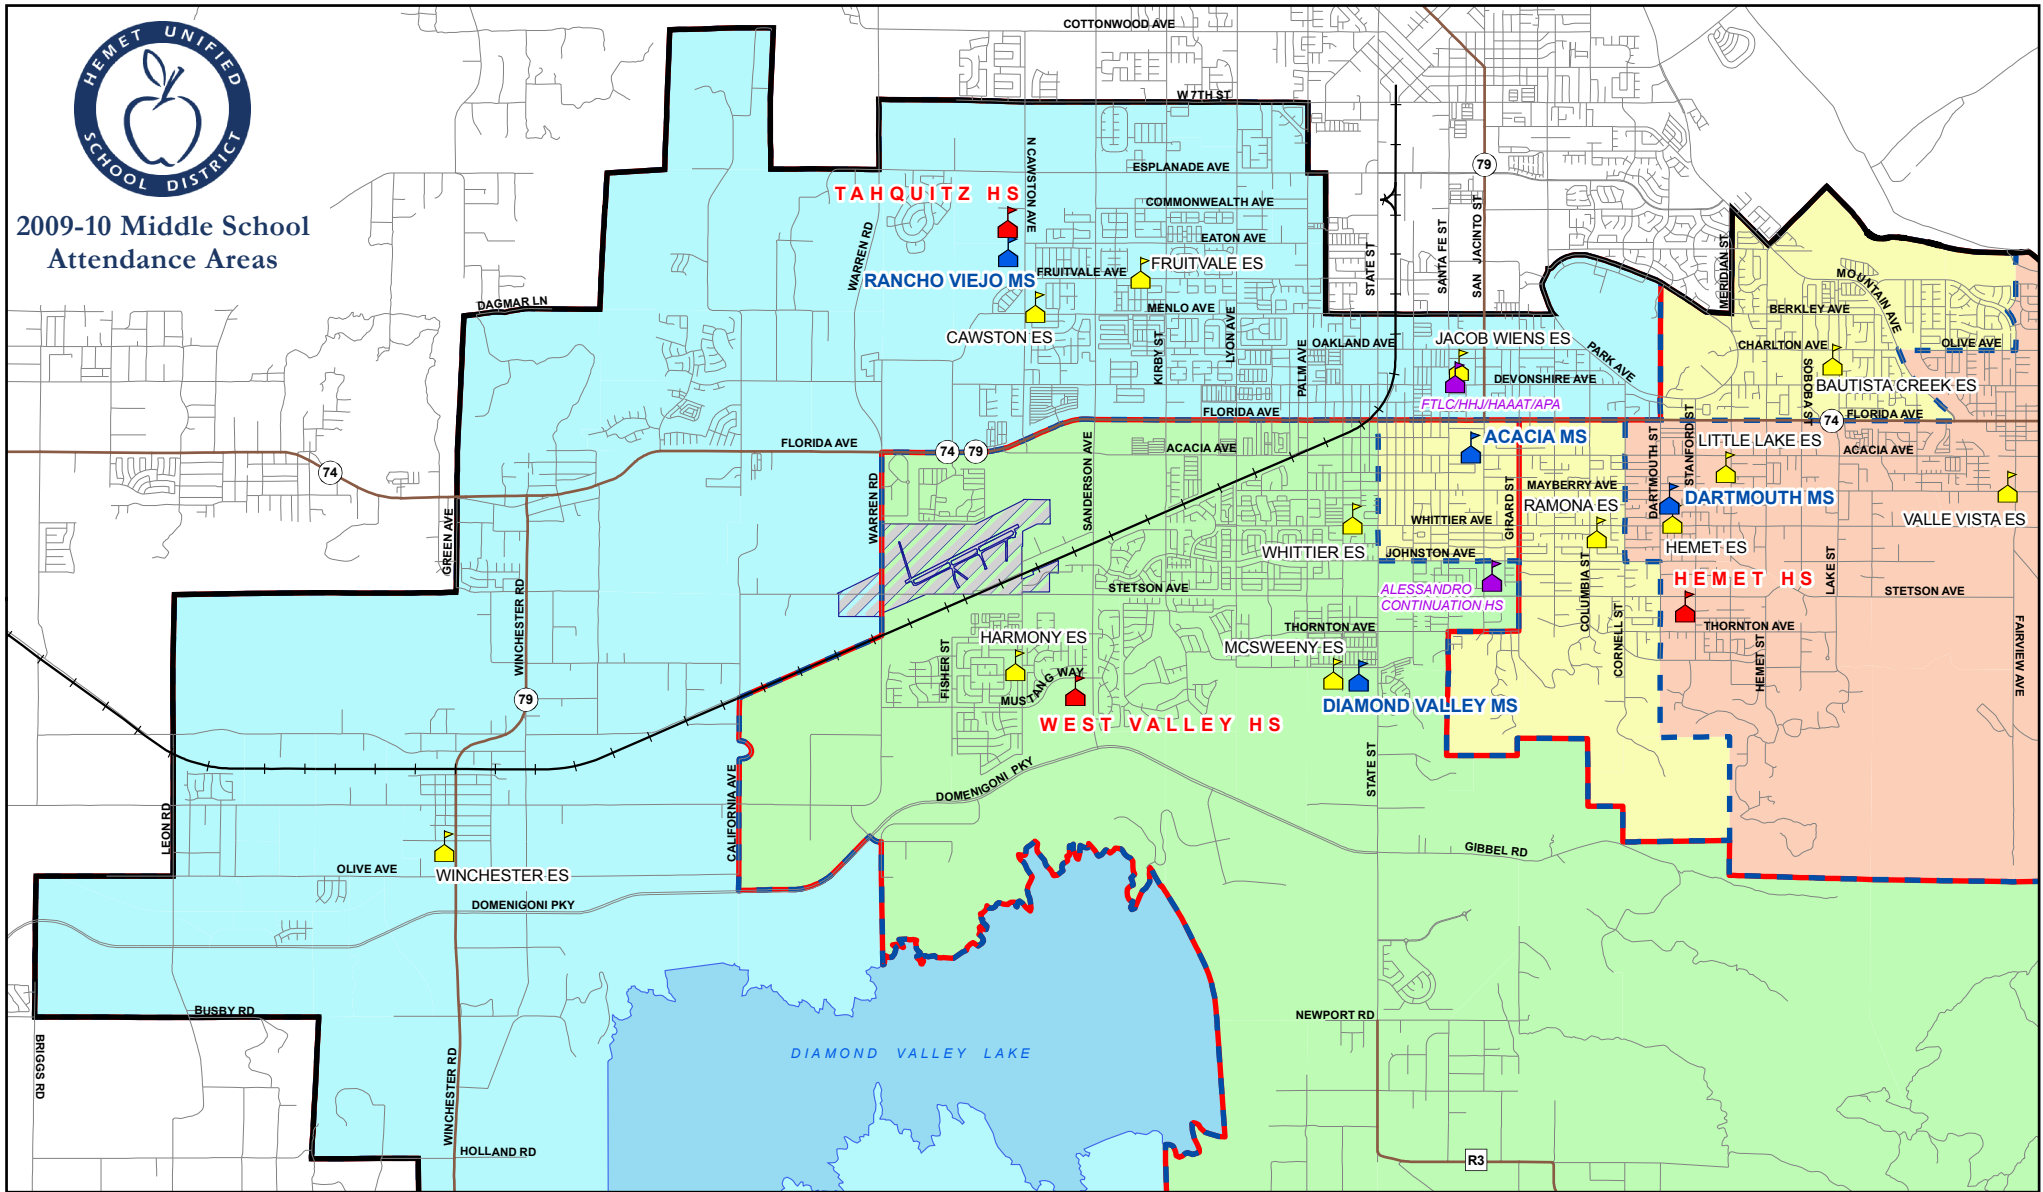

2009-10 Middle School Attendance Areas

Feeder system for 2009-10

*Students residing in the Cottonwood Ranch and Willowalk developments will attend Winchester ES, Diamond Valley MS and West Valley HS.
 Students residing within the McSweeney Farms development will attend Winchester ES until Gibbel ES opens, Diamond Valley MS and West Valley HS