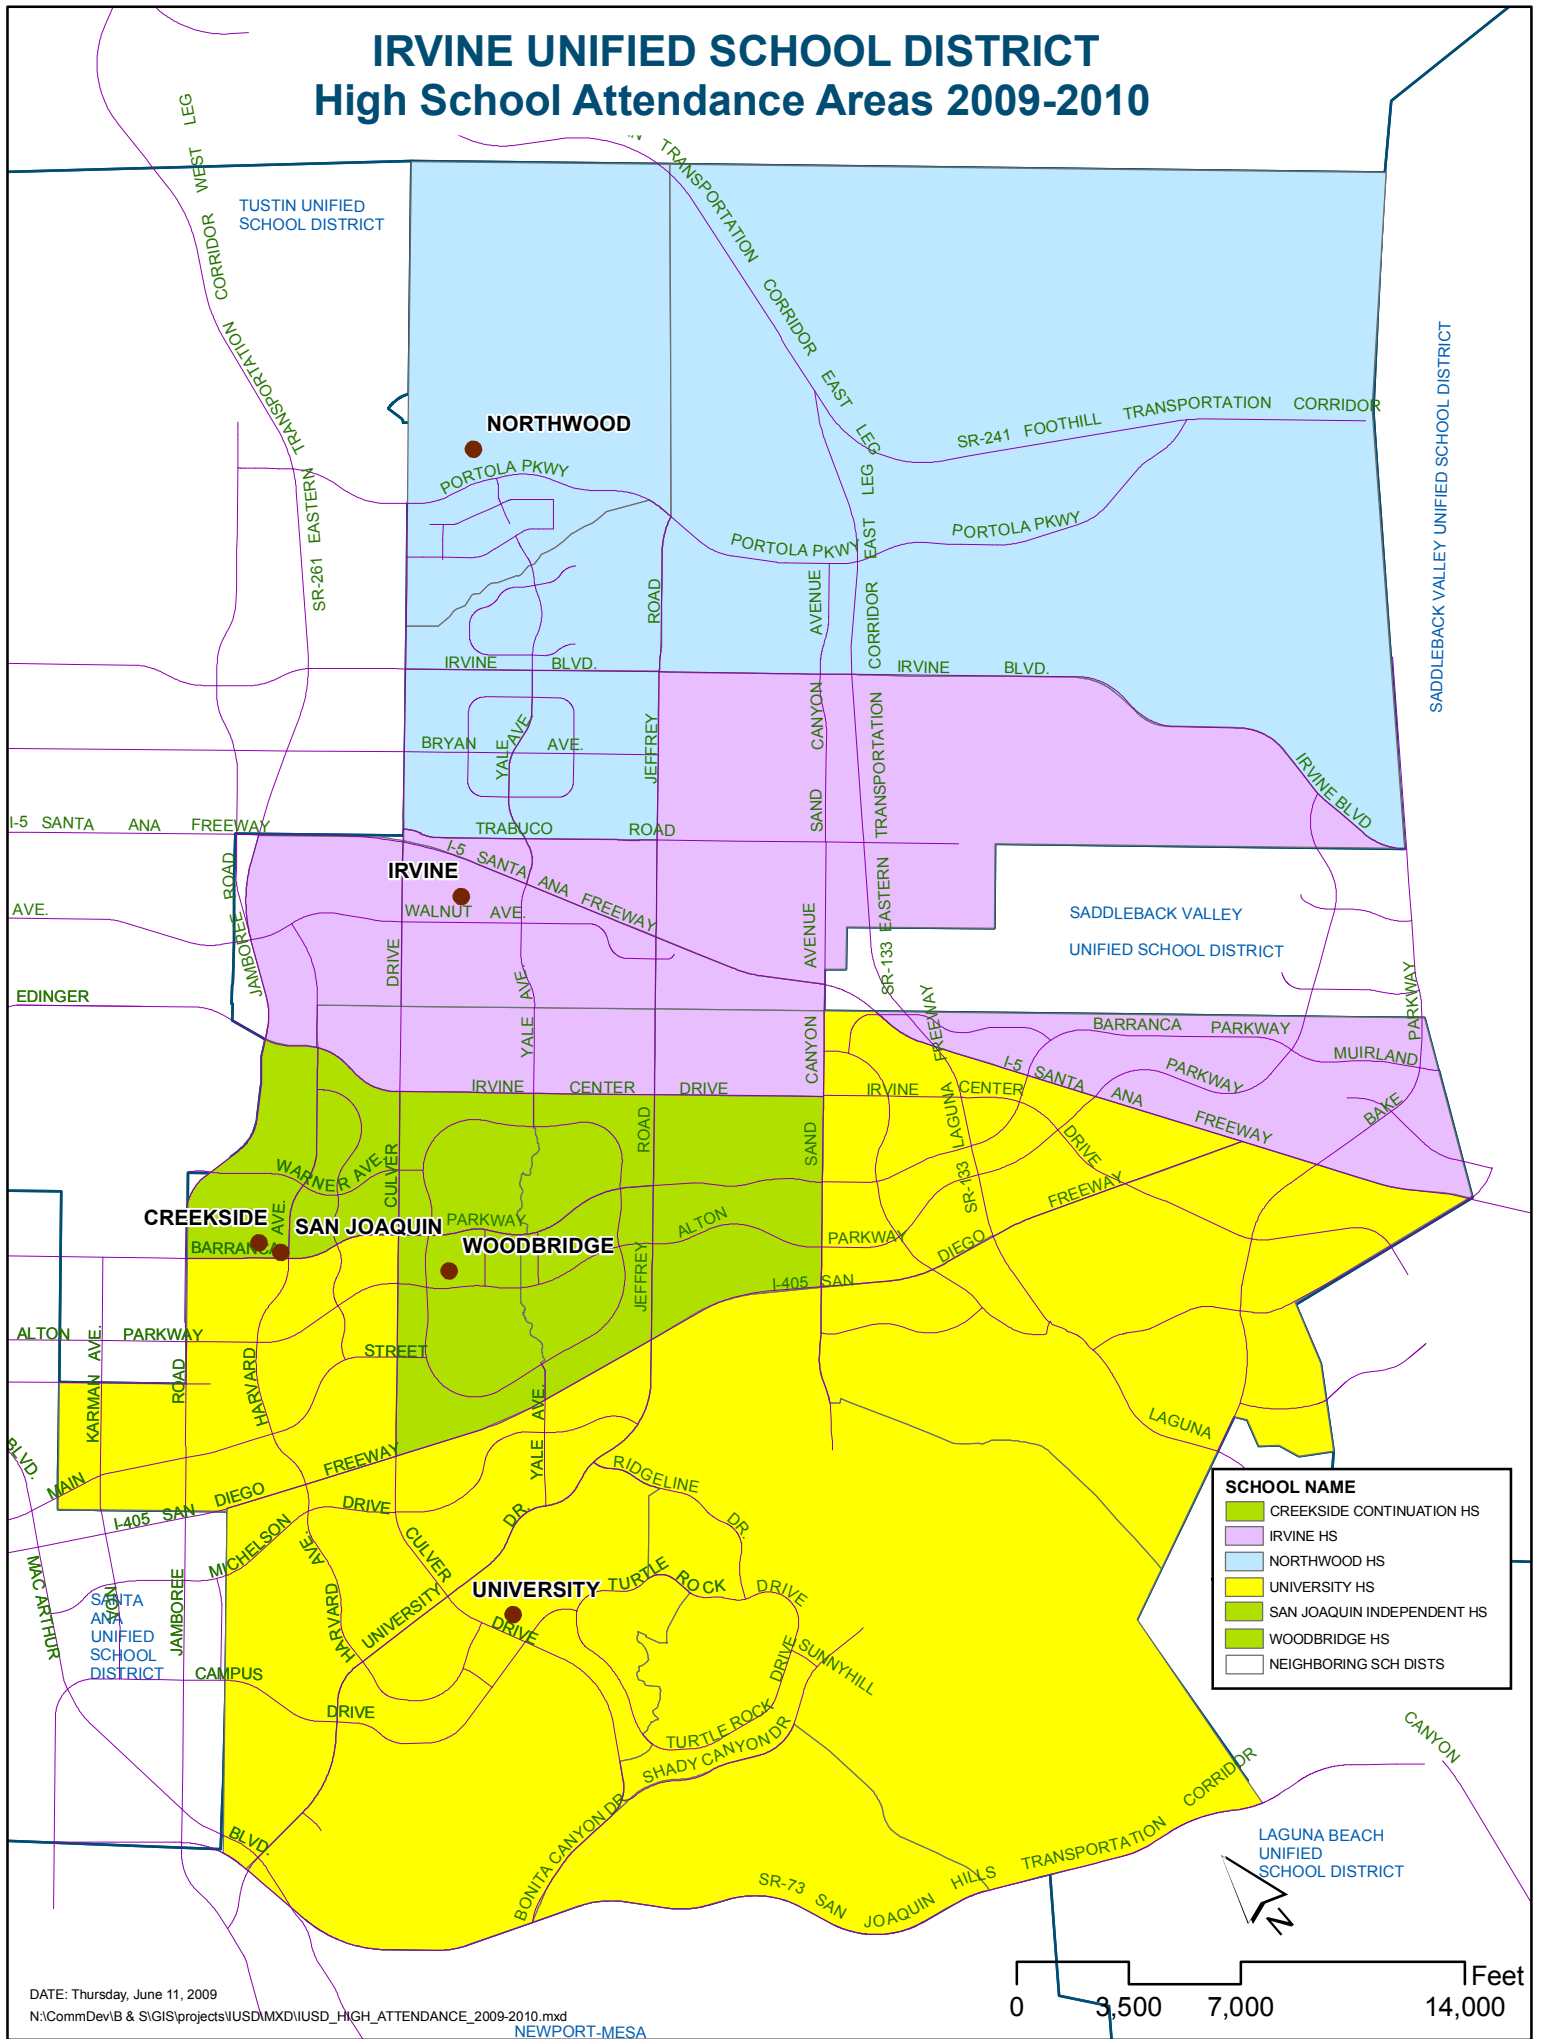

# IRVINE UNIFIED SCHOOL DISTRICT

## High School Attendance Areas 2009-2010

SCHOOL NAME	
	CREEKSIDE CONTINUATION HS
	IRVINE HS
	NORTHWOOD HS
	UNIVERSITY HS
	SAN JOAQUIN INDEPENDENT HS
	WOODBIDGE HS
	NEIGHBORING SCH DIST

DATE: Thursday, June 11, 2009