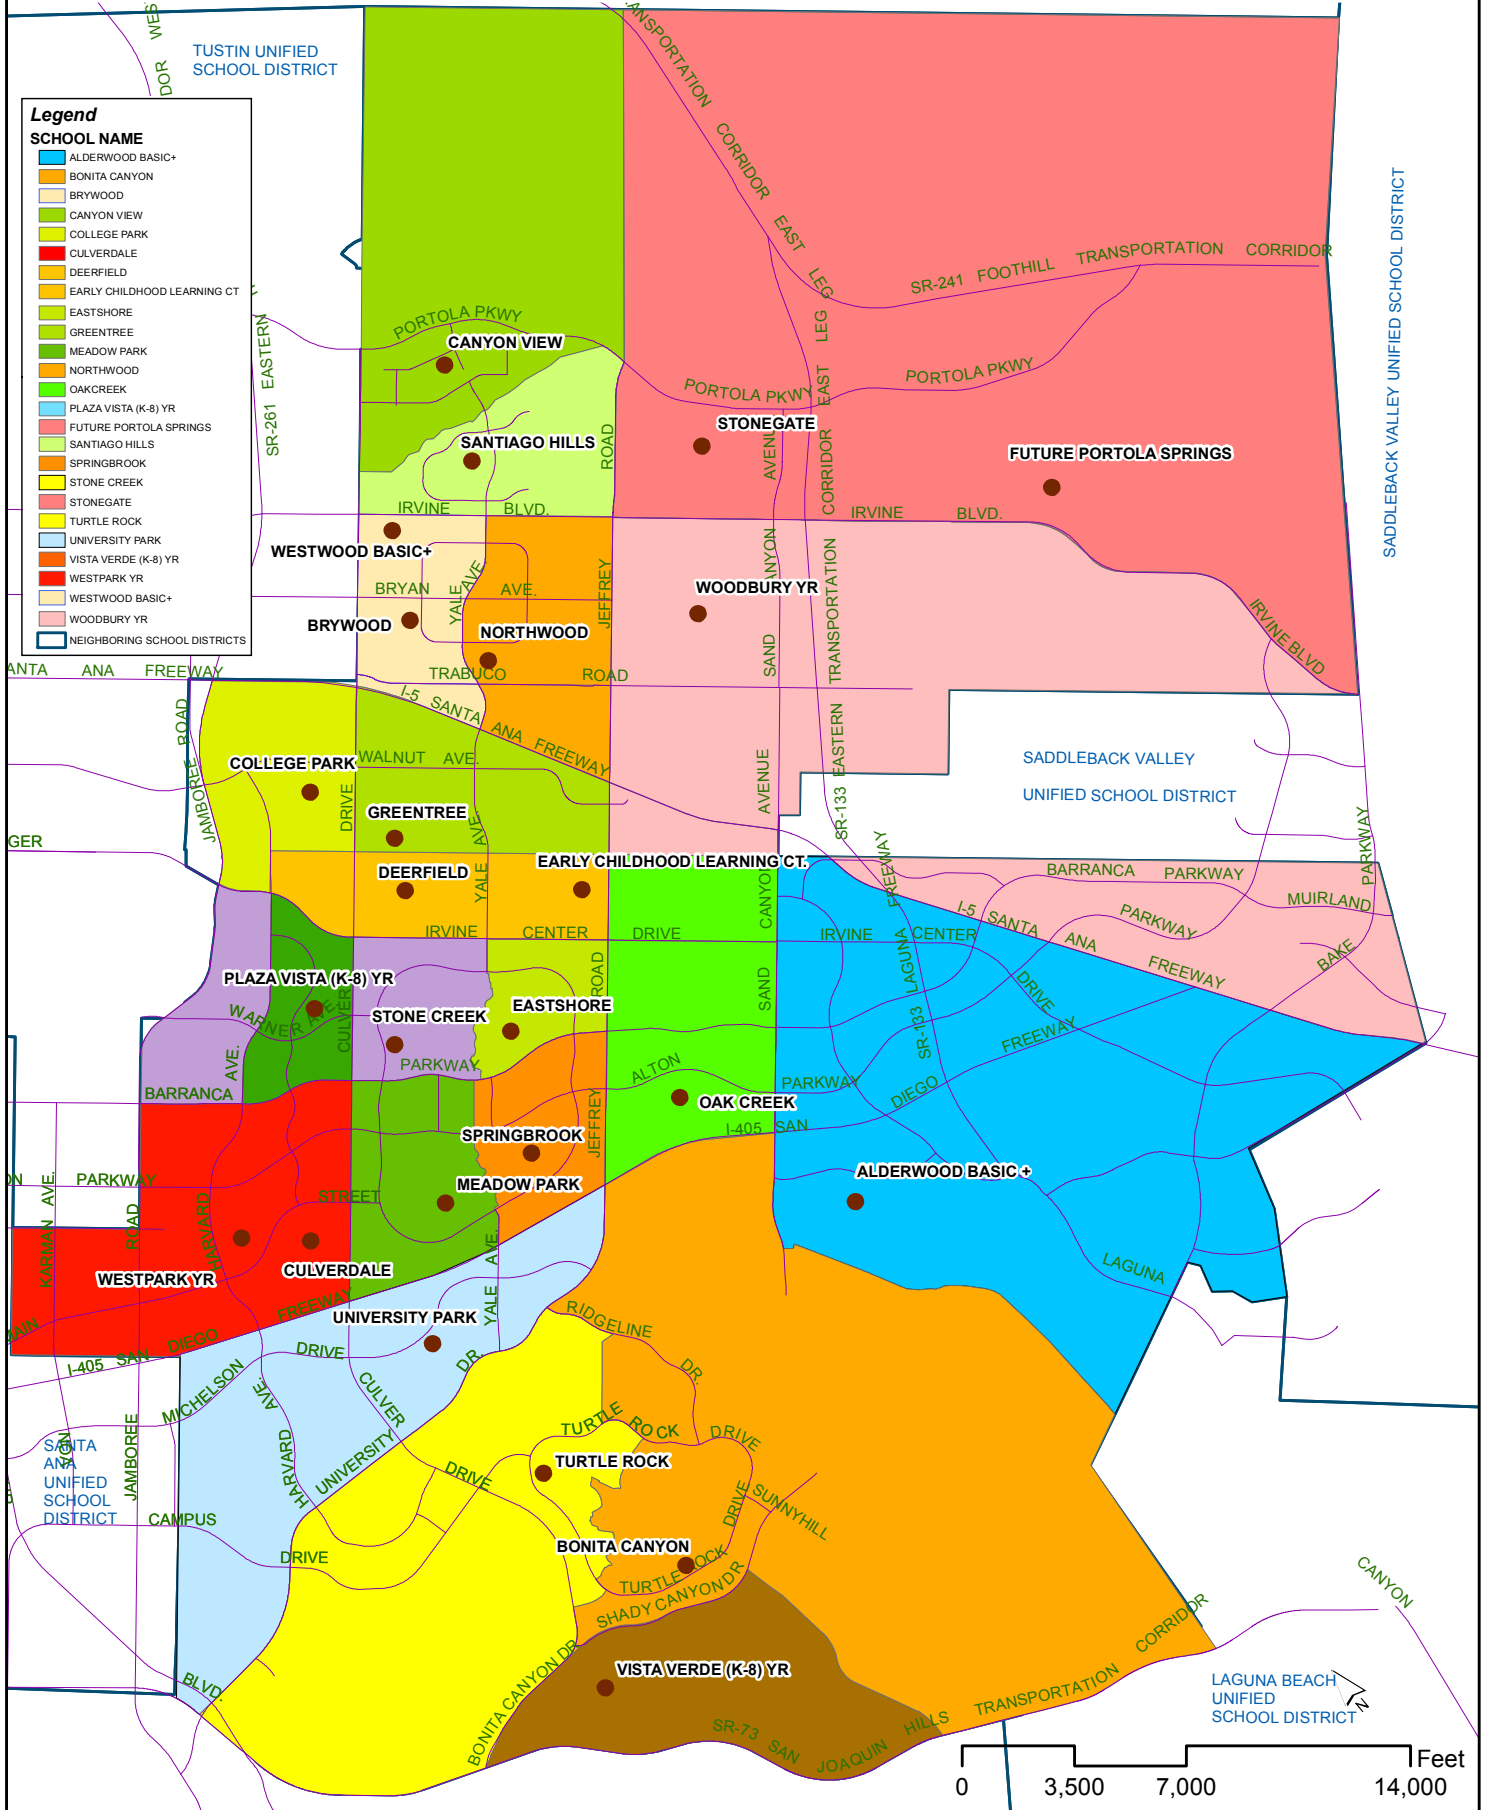

IRVINE UNIFIED SCHOOL DISTRICT Elementary School Attendance Areas 2009-2010

DATE: Wednesday, February 24, 2010

N:\CommDev\B & S\GIS\projects\IUSD\MXD\IUSD_ELEMENTARY_ATTENDANCE_2009-2010.mxd