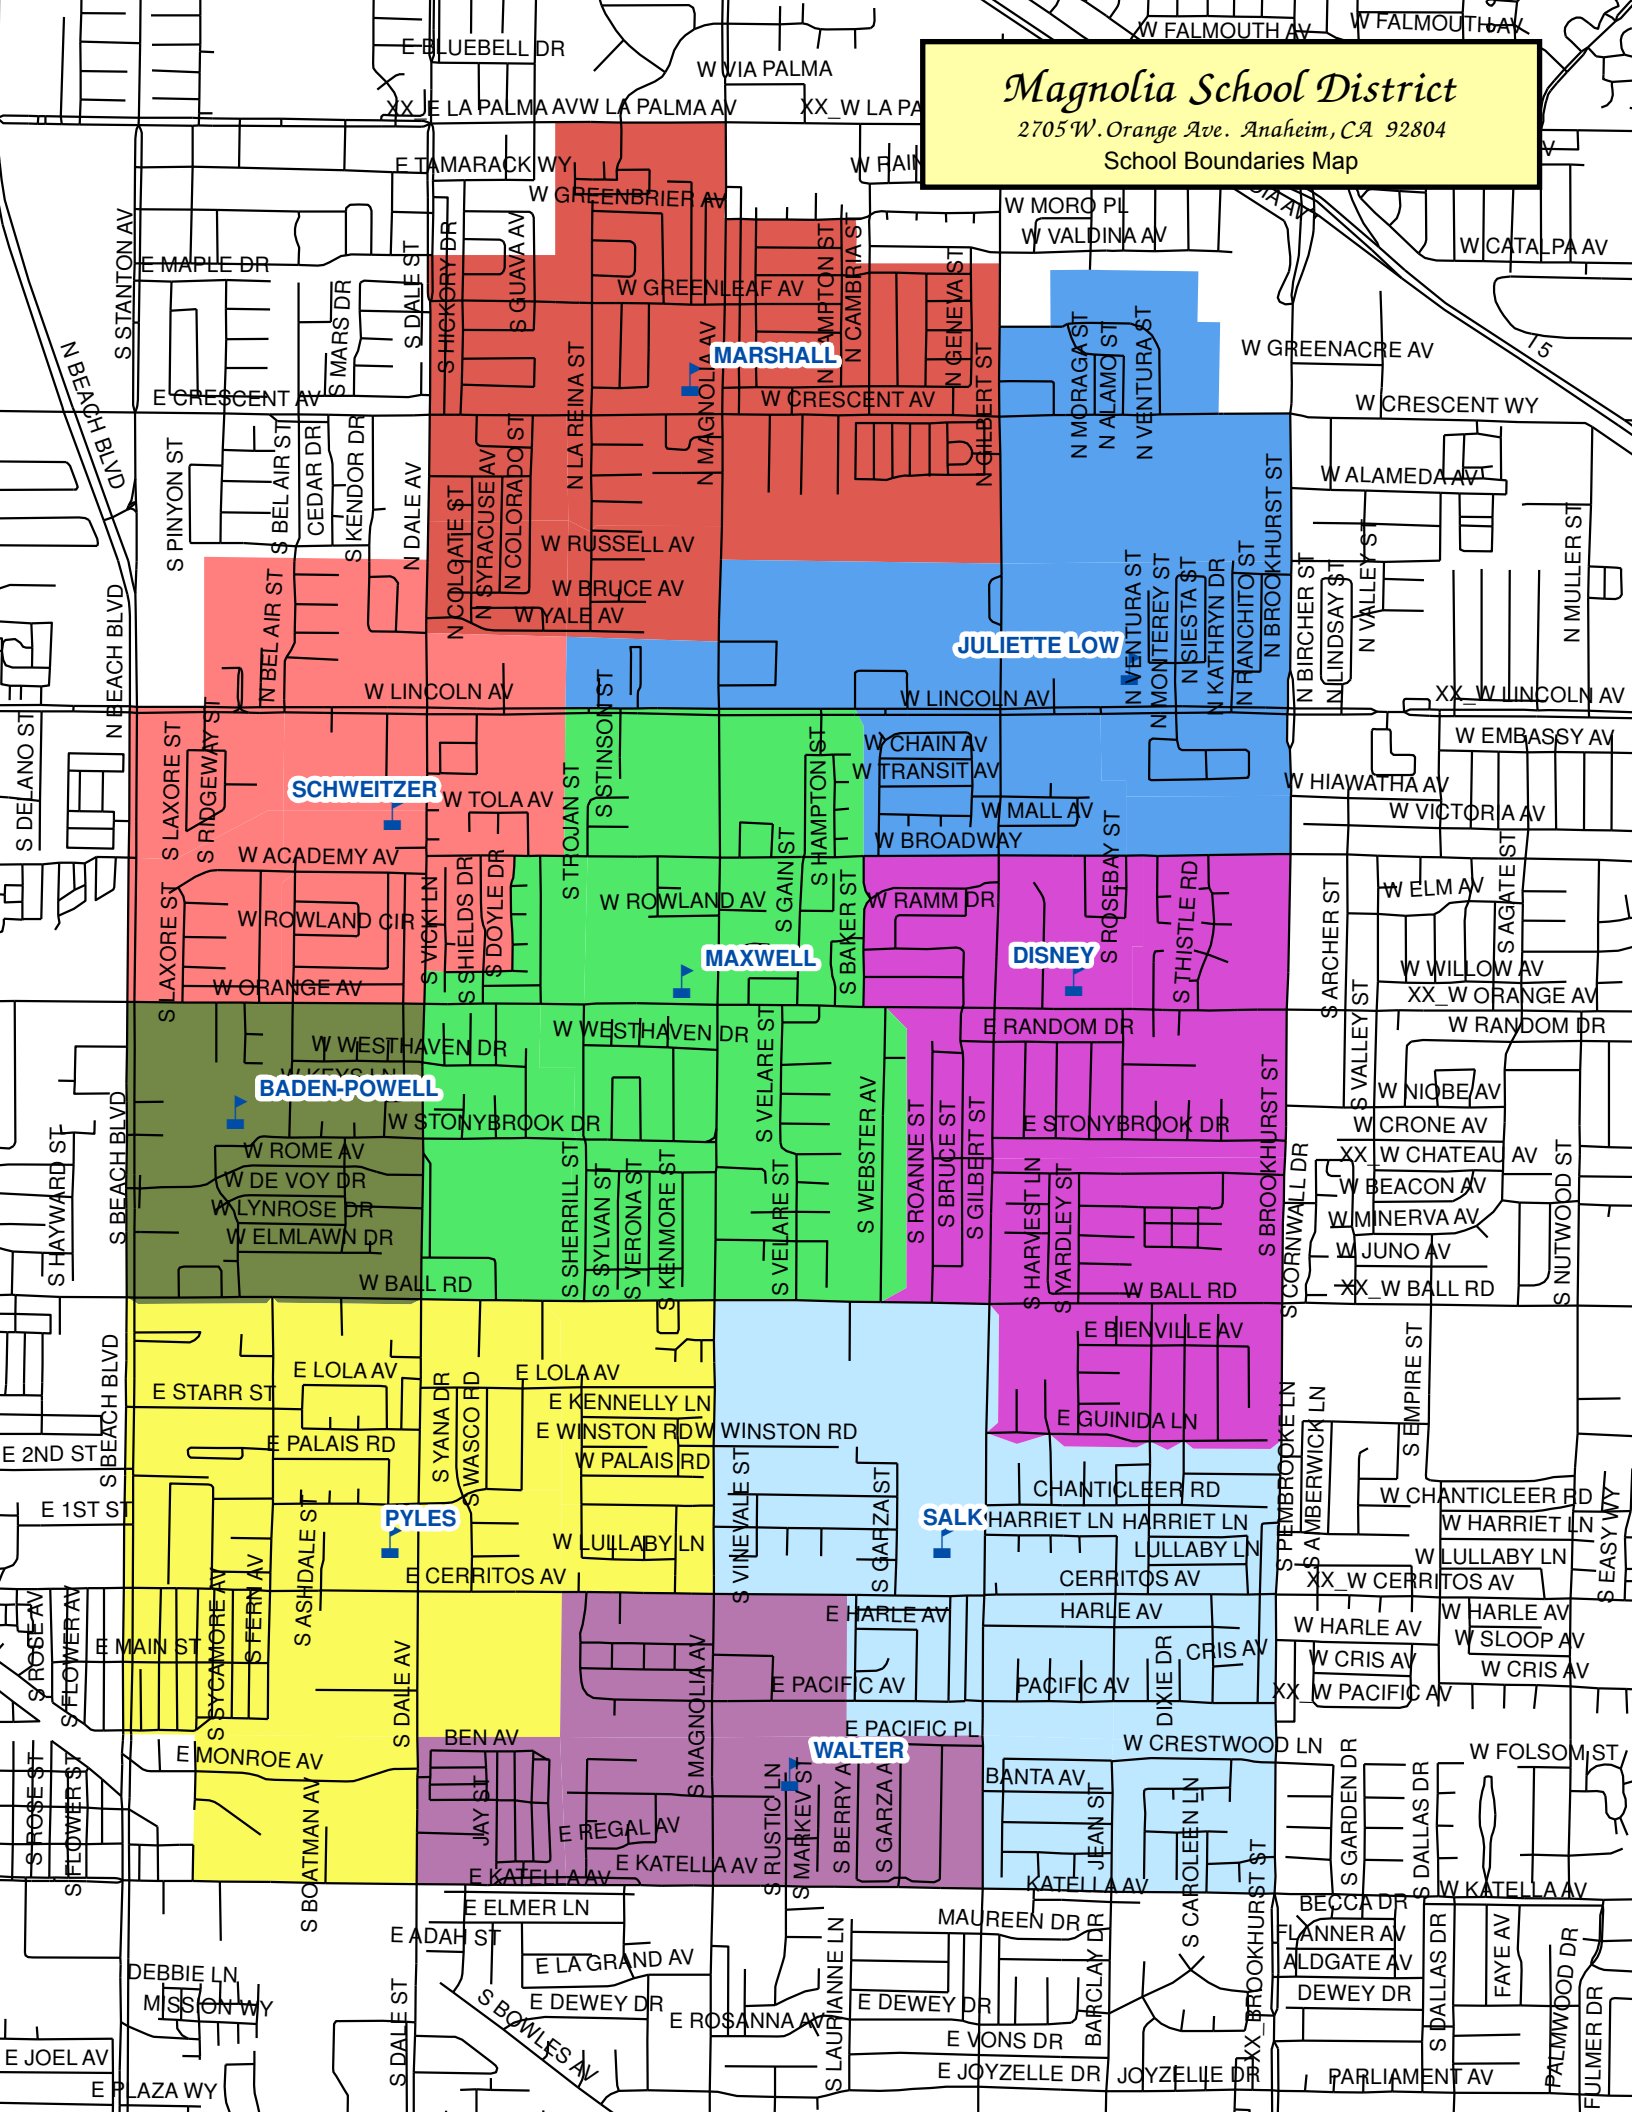

**Magnolia School District**  
2705 W. Orange Ave. Anaheim, CA 92804  
School Boundaries Map

**MARSHALL**

**JULIETTE LOW**

**SCHWEITZER**

**MAXWELL**

**DISNEY**

**BADEN-POWELL**

**PYLES**

**SALK**

**WALTER**