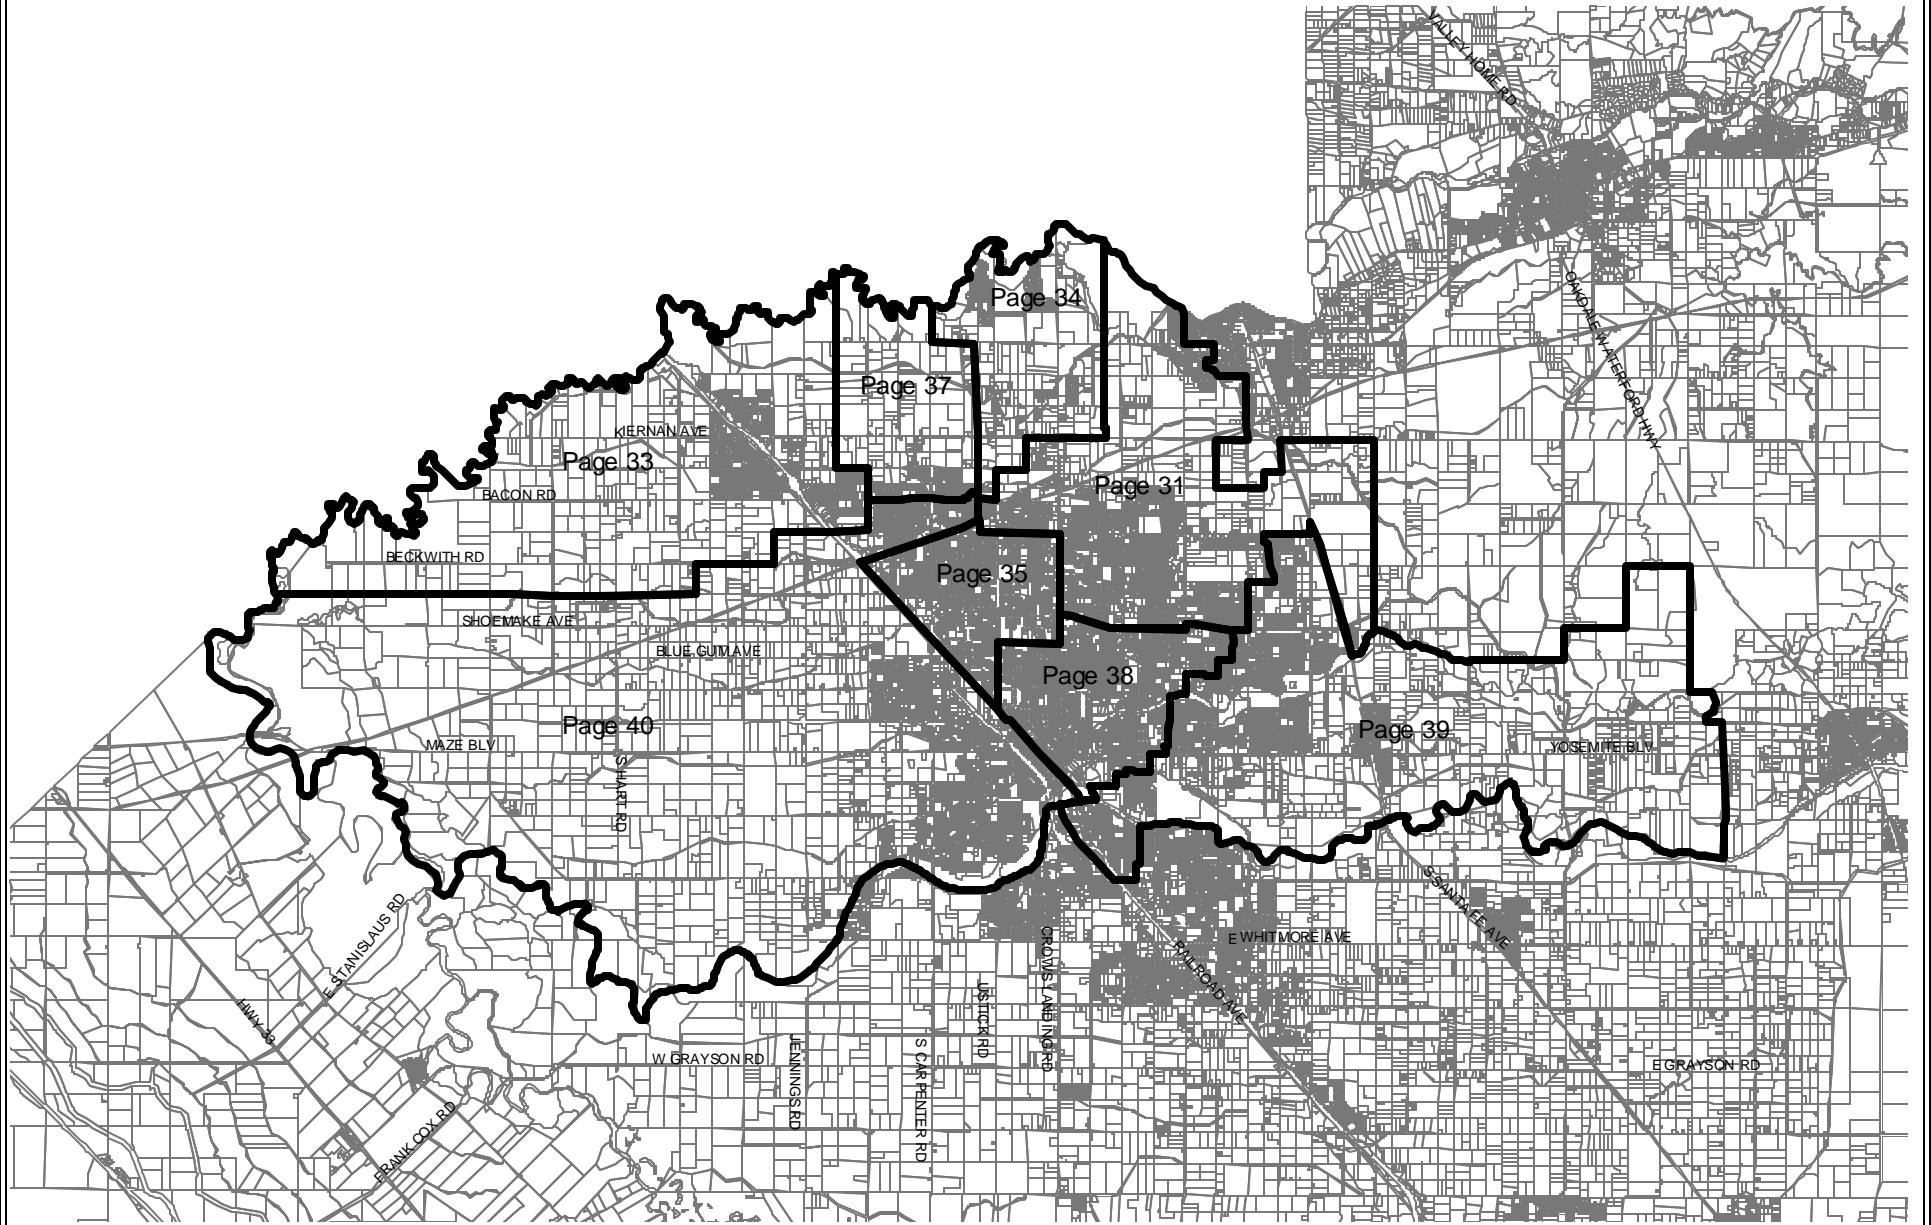

# HIGH SCHOOL ATTENDANCE AREA INDEX

7/15/03

MODESTO CITY SCHOOL DISTRICT

30

# BEYER HIGH SCHOOL ATTENDANCE AREA

# DAVIS HIGH SCHOOL ATTENDANCE AREA