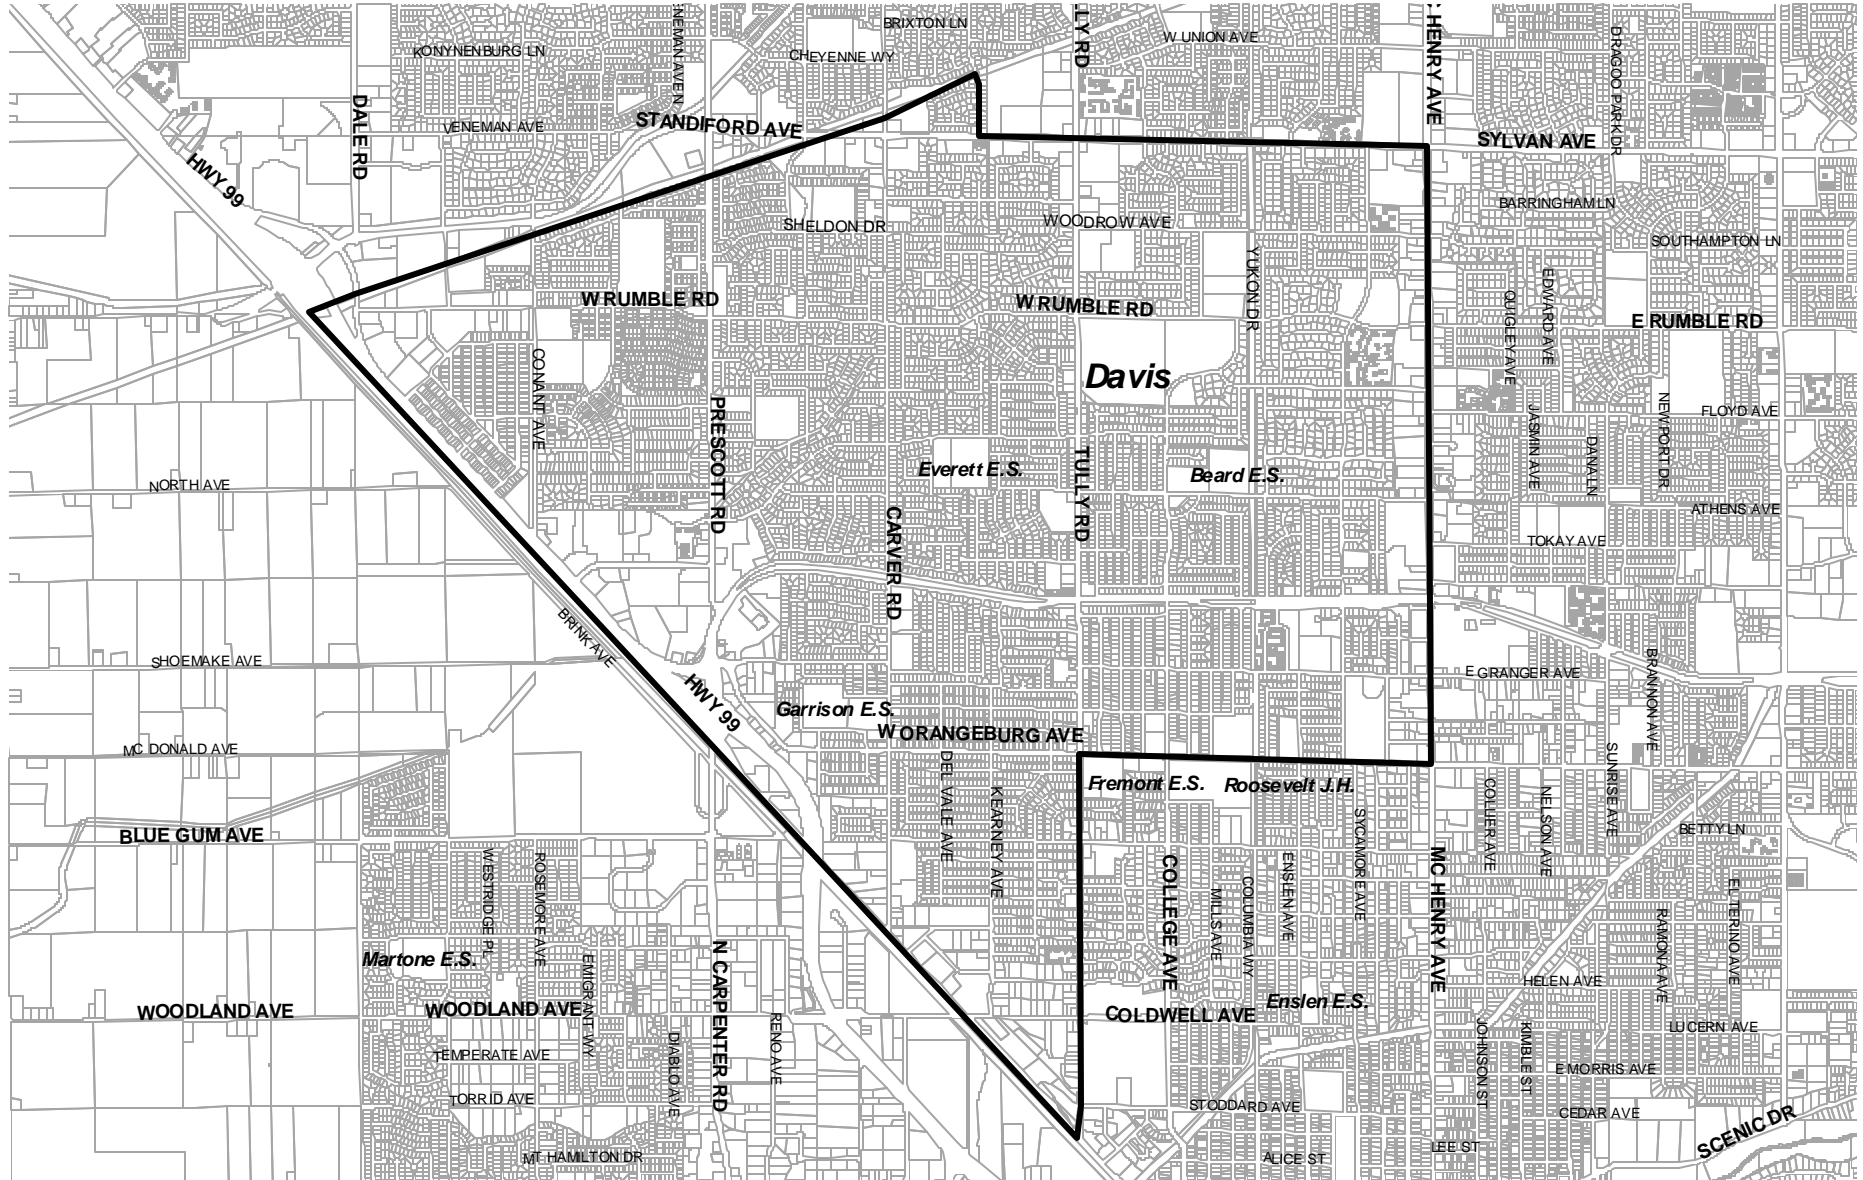

DAVIS HIGH SCHOOL ATTENDANCE AREA