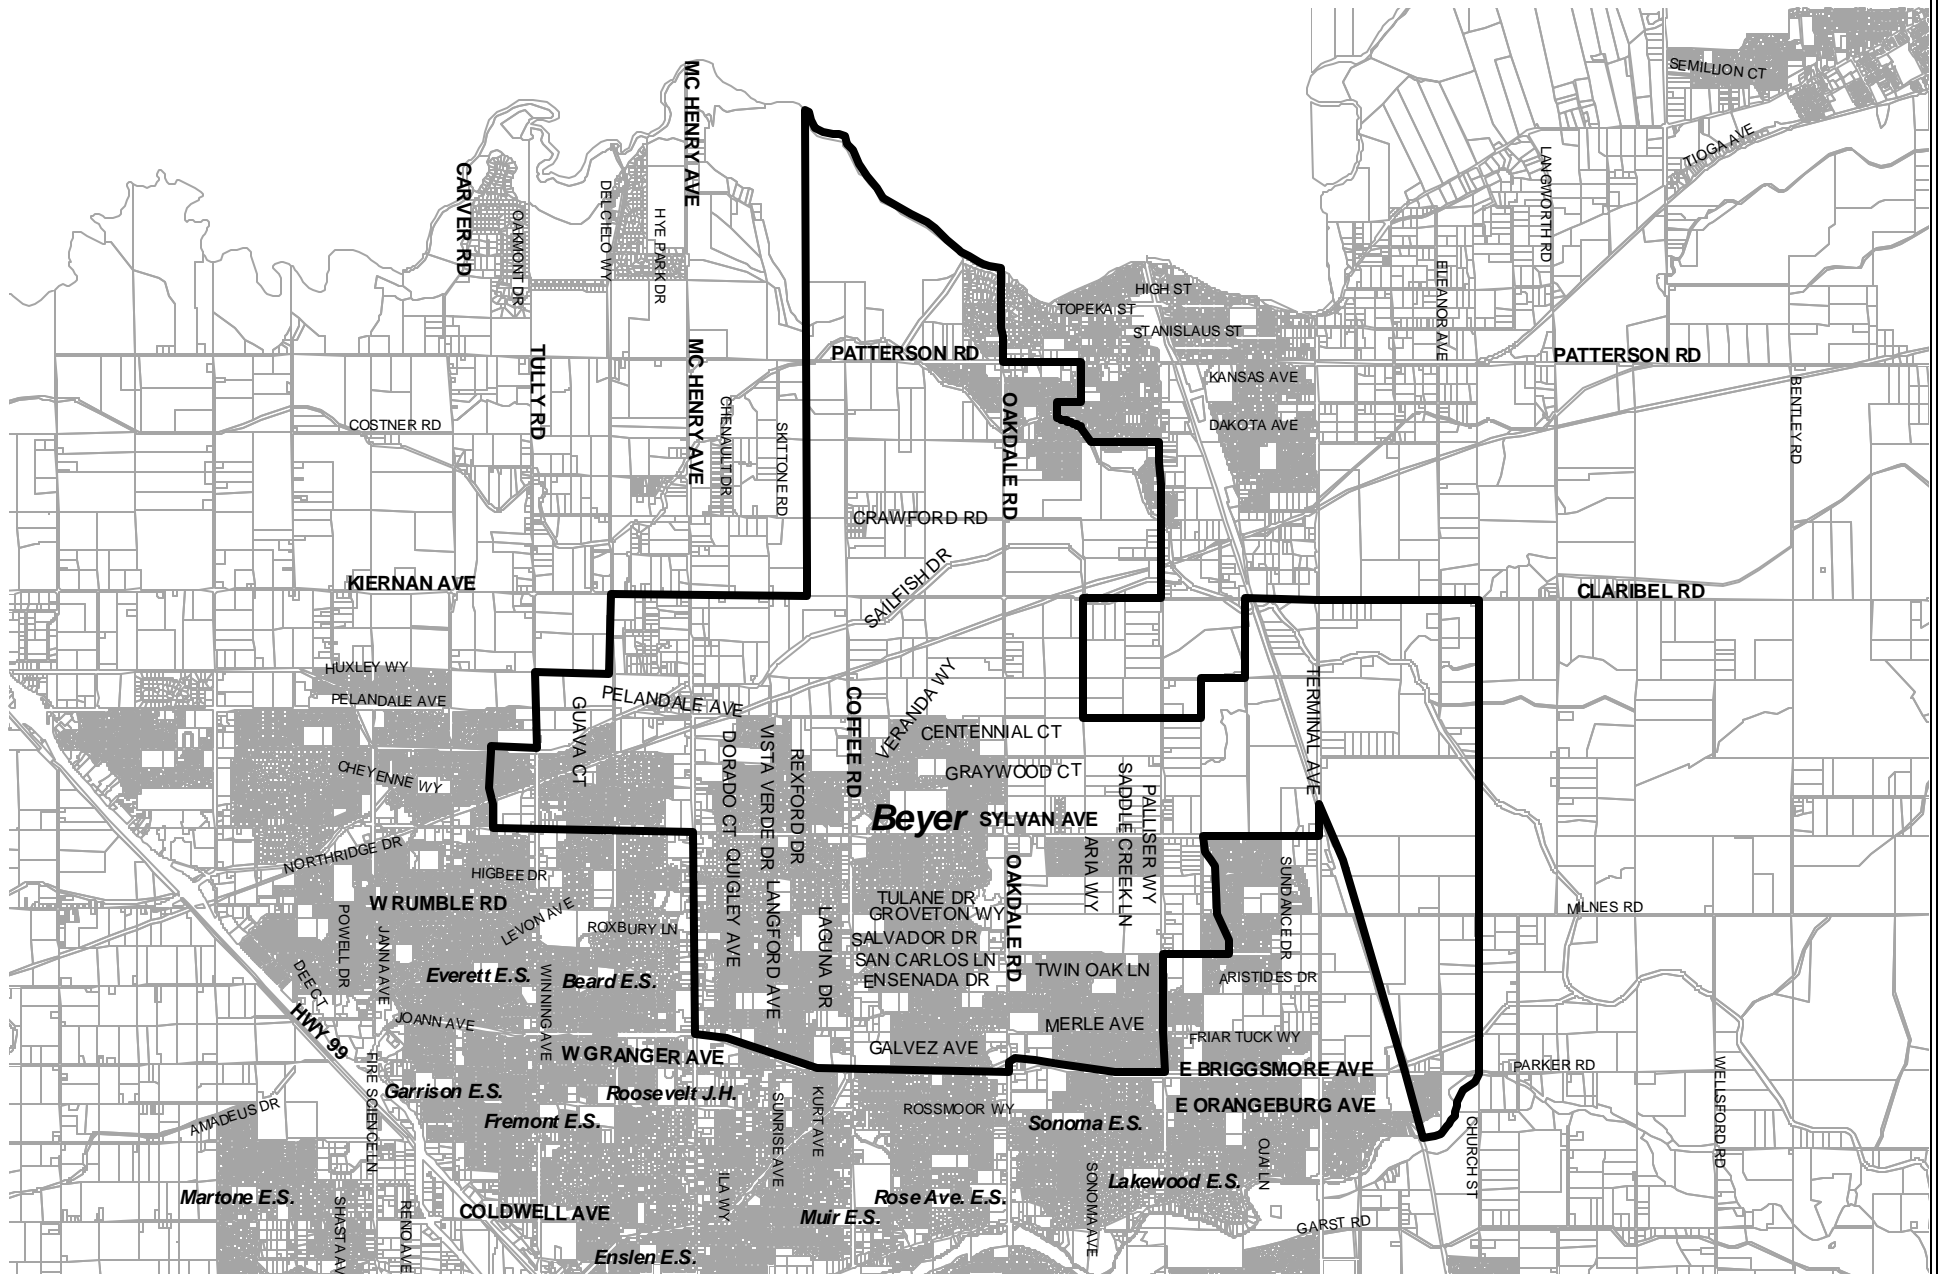

# HIGH SCHOOL ATTENDANCE AREA INDEX

7/15/03

MODESTO CITY SCHOOL DISTRICT

30

# BEYER HIGH SCHOOL ATTENDANCE AREA

# DAVIS HIGH SCHOOL ATTENDANCE AREA