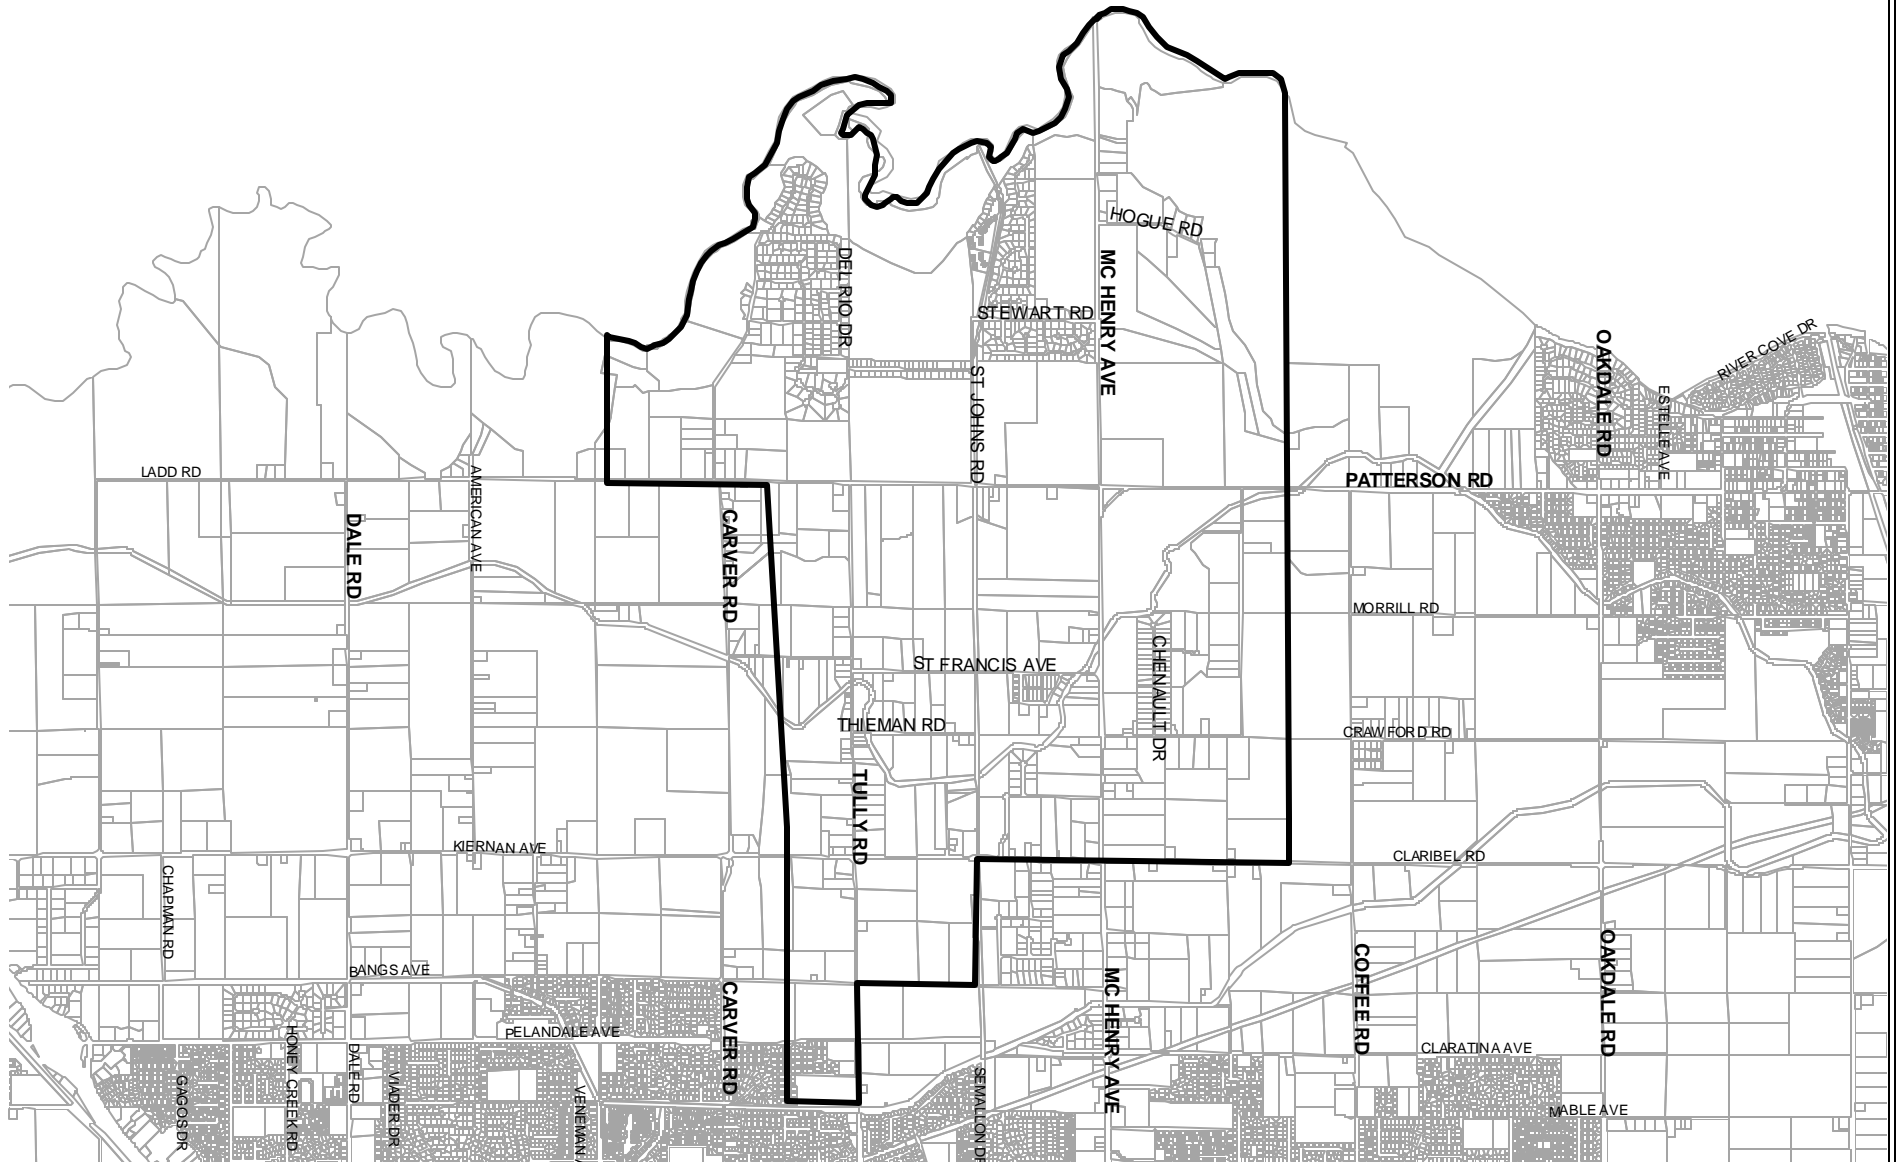

# DAVIS HIGH SCHOOL ATTENDANCE AREA

7/15/03

MODESTO CITY SCHOOL DISTRICT

33

# DAVIS HIGH SCHOOL ATTENDANCE AREA