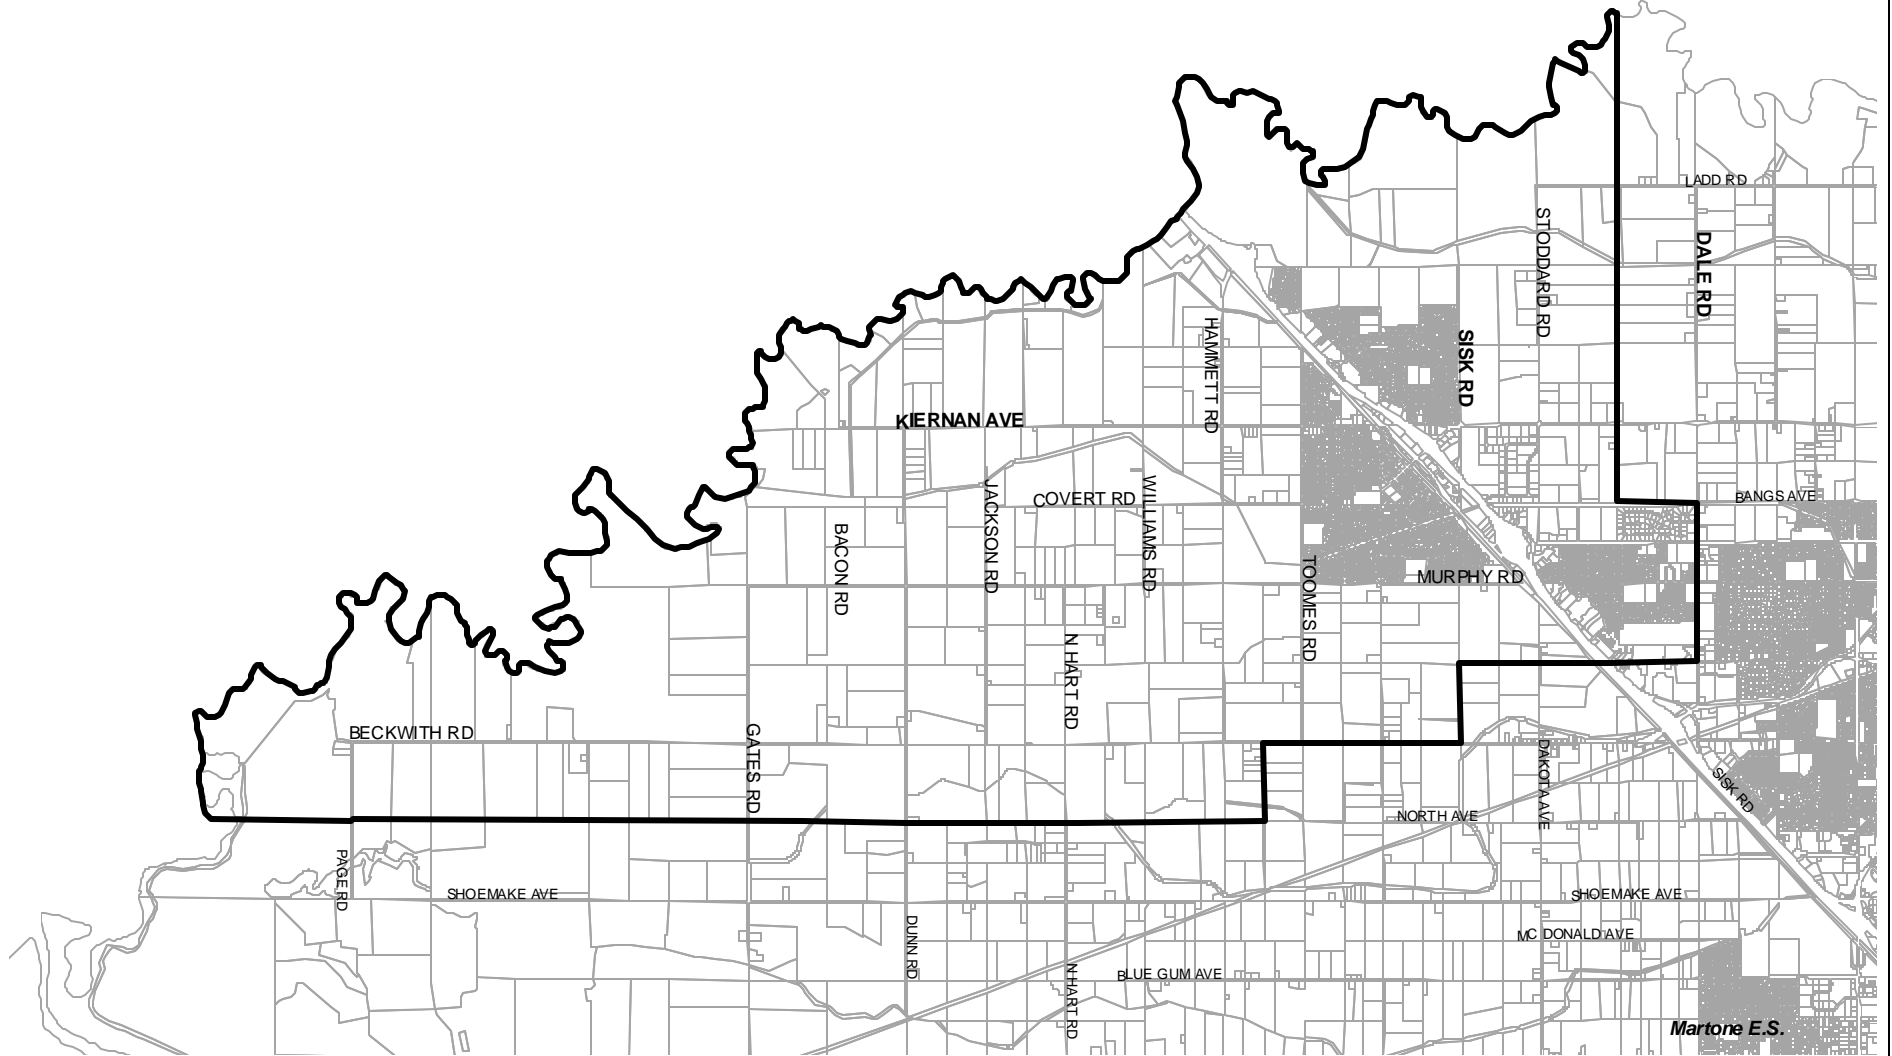

DAVIS HIGH SCHOOL ATTENDANCE AREA

7/15/03

MODESTO CITY SCHOOL DISTRICT

33