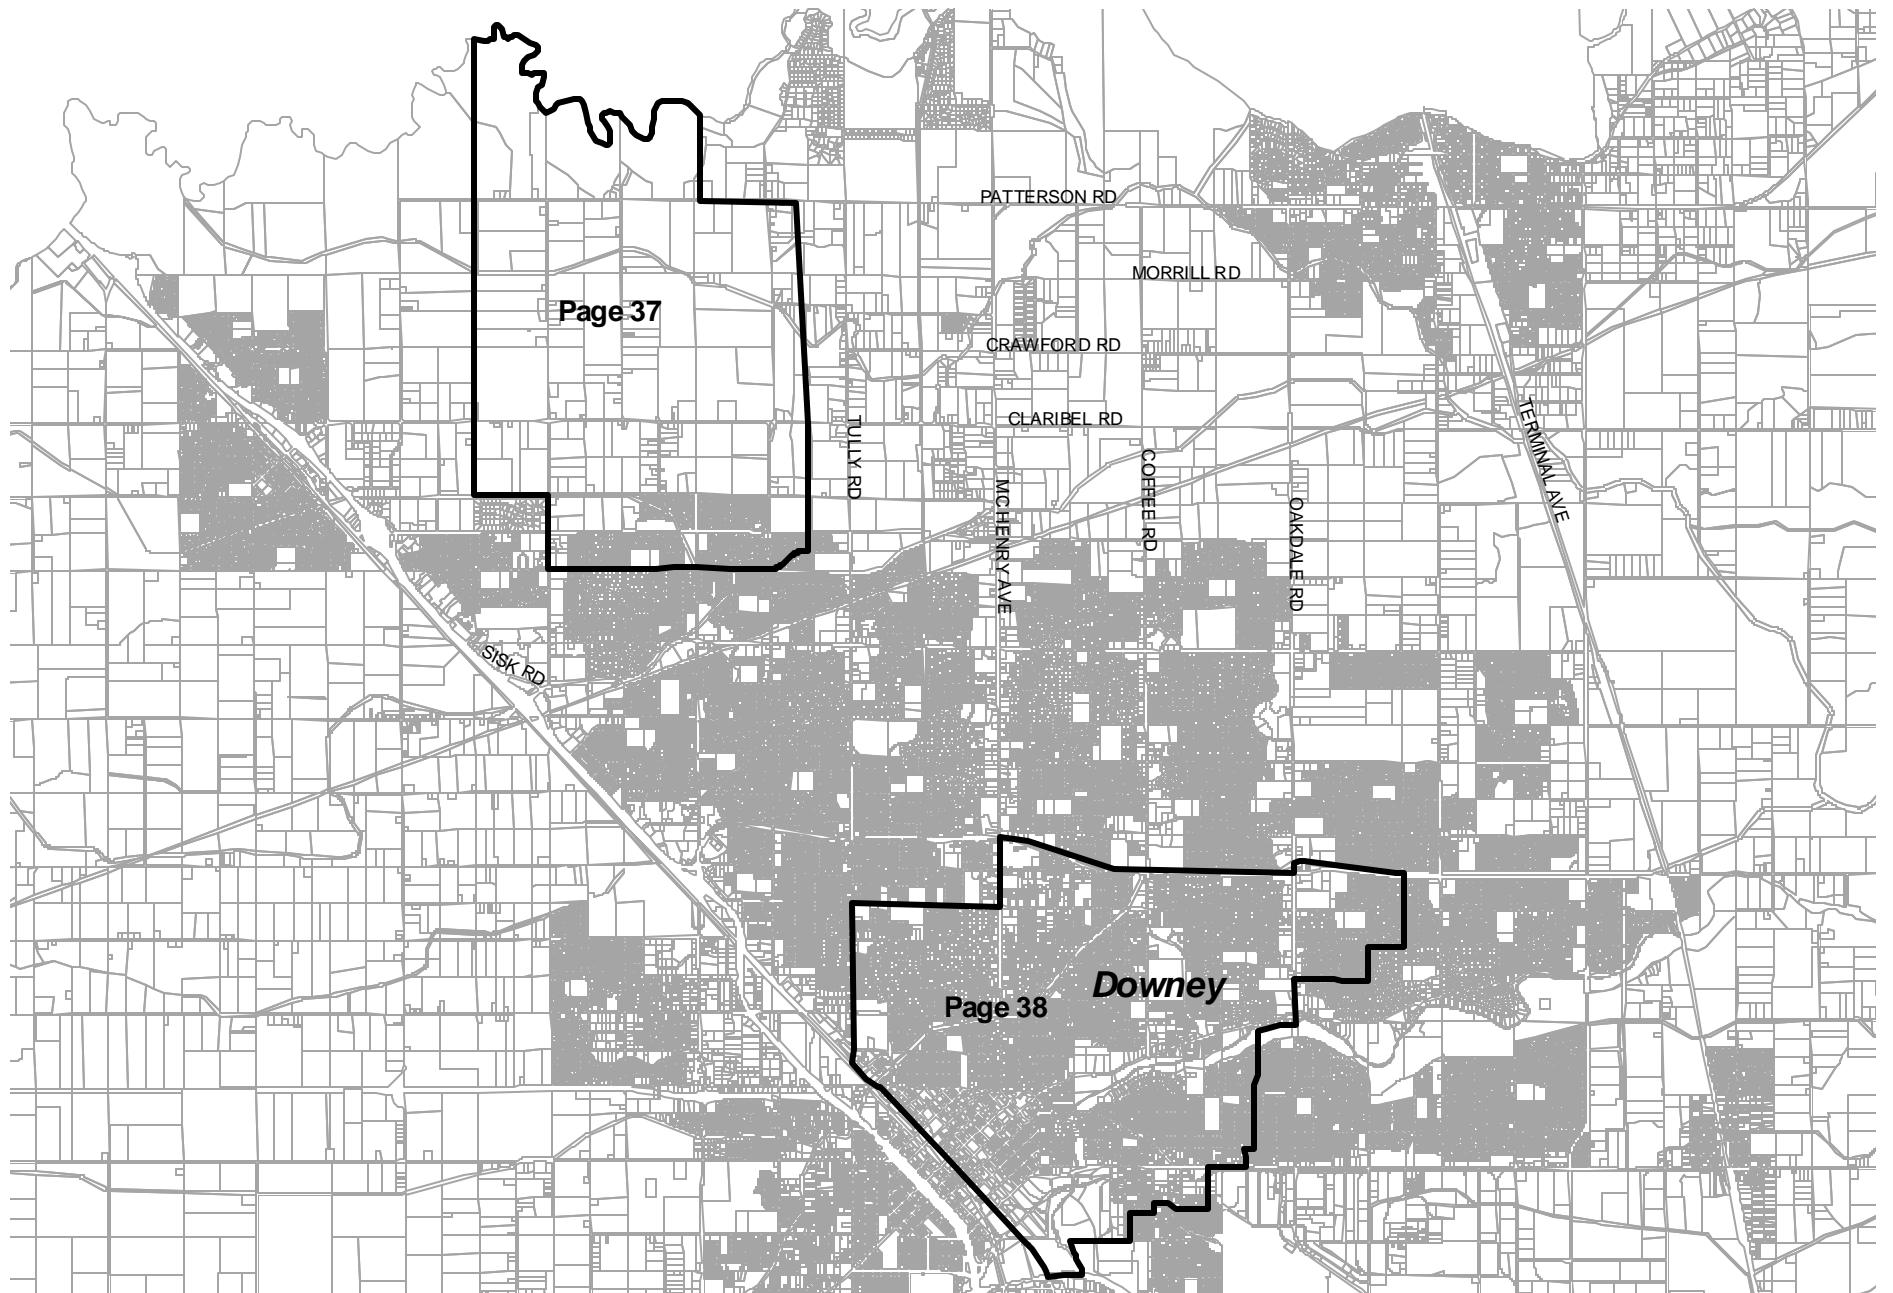

DOWNEY HIGH SCHOOL ATTENDANCE AREA