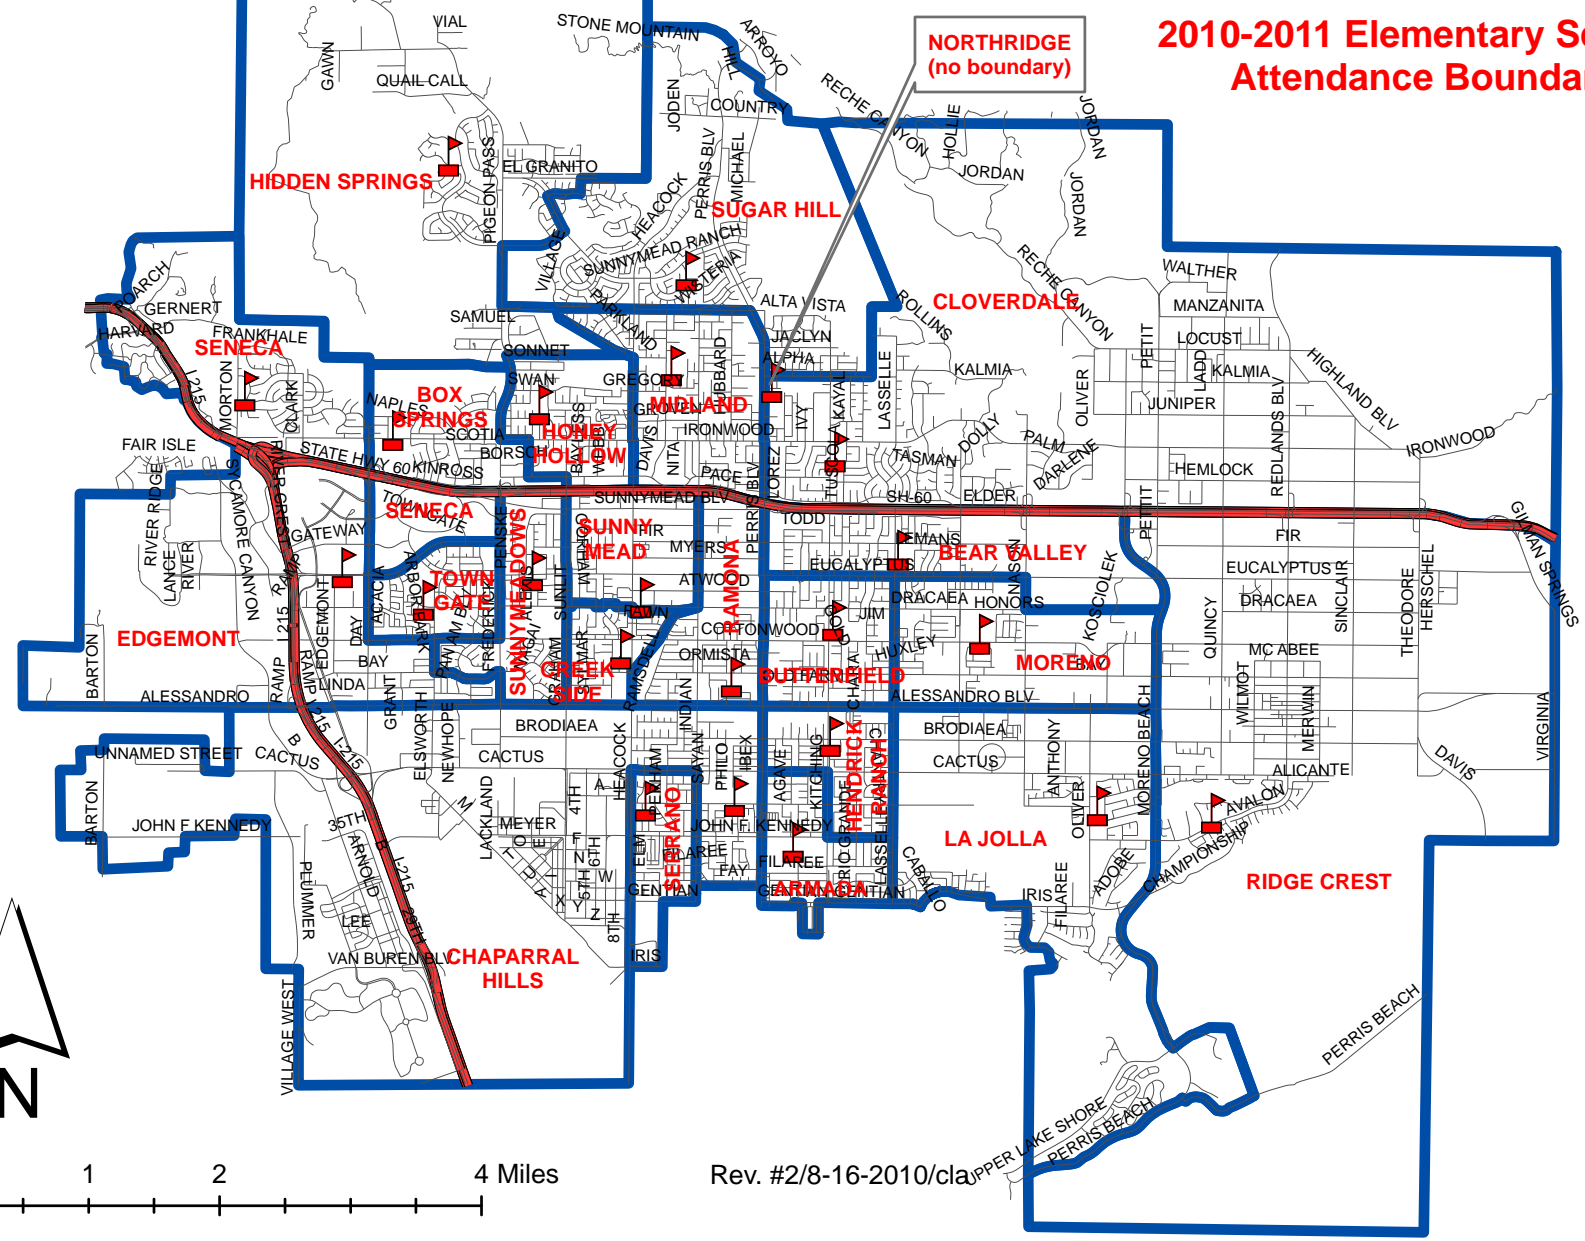

# Moreno Valley Unified School District

## 2010-2011 Elementary School Attendance Boundary

Rev. #2/8-16-2010/cl