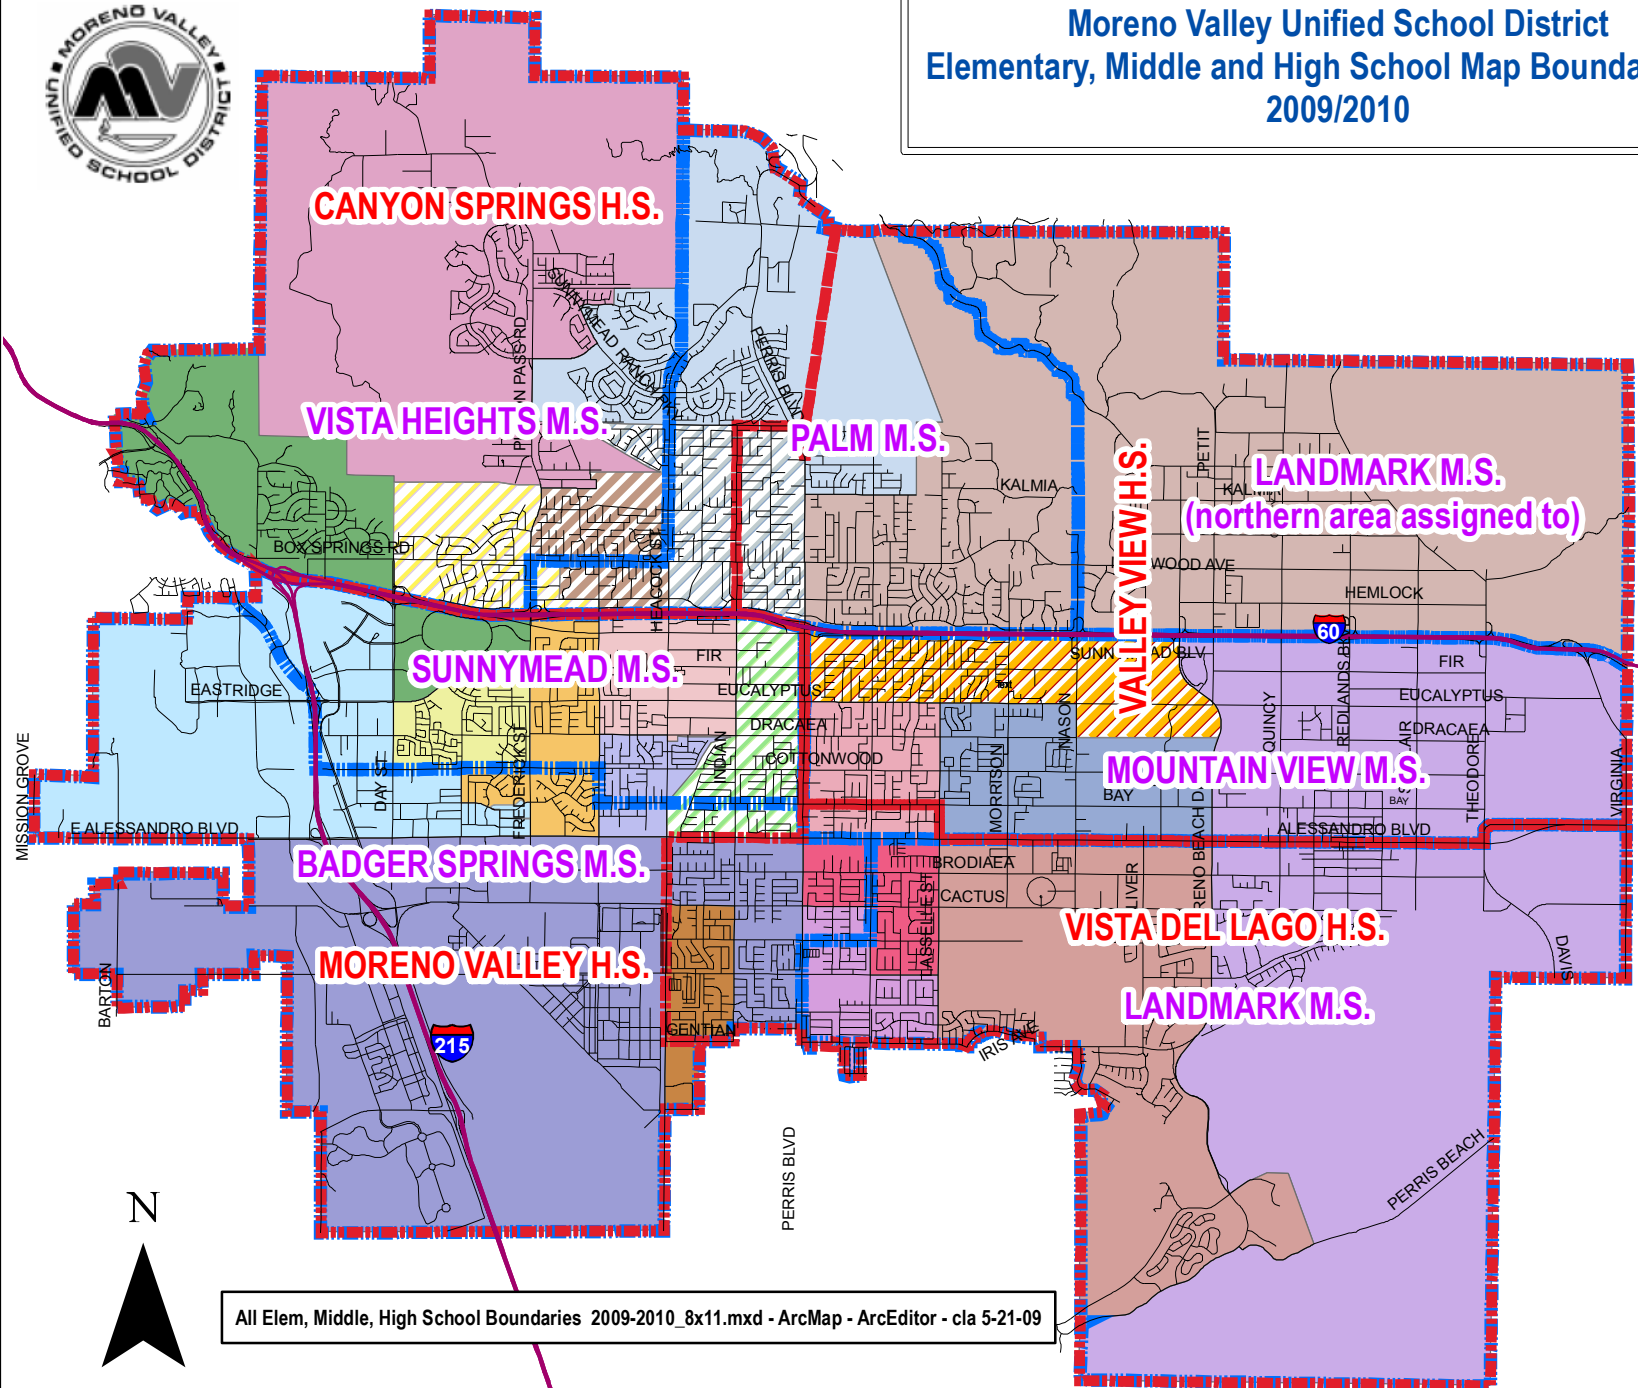

Moreno Valley Unified School District
 Elementary, Middle and High School Map Boundary Map
 2009/2010

- High_Bndry_0910
- Int_Bndry_0910
- Armada
- Bear Valley
- Box Springs
- Butterfield
- Chaparral Hills
- Edgemont
- Cloverdale
- Creekside
- Hendrick Ranch
- Hidden Springs
- Honey Hollow
- La Jolla
- Midland
- Moreno
- Ramona
- Ridge Crest
- Seneca
- Serrano
- Sunnymead El
- Sunnymeadows
- Sugar Hill
- TownGate

All Elem, Middle, High School Boundaries 2009-2010_8x11.mxd - ArcMap - ArcEditor - cla 5-21-09