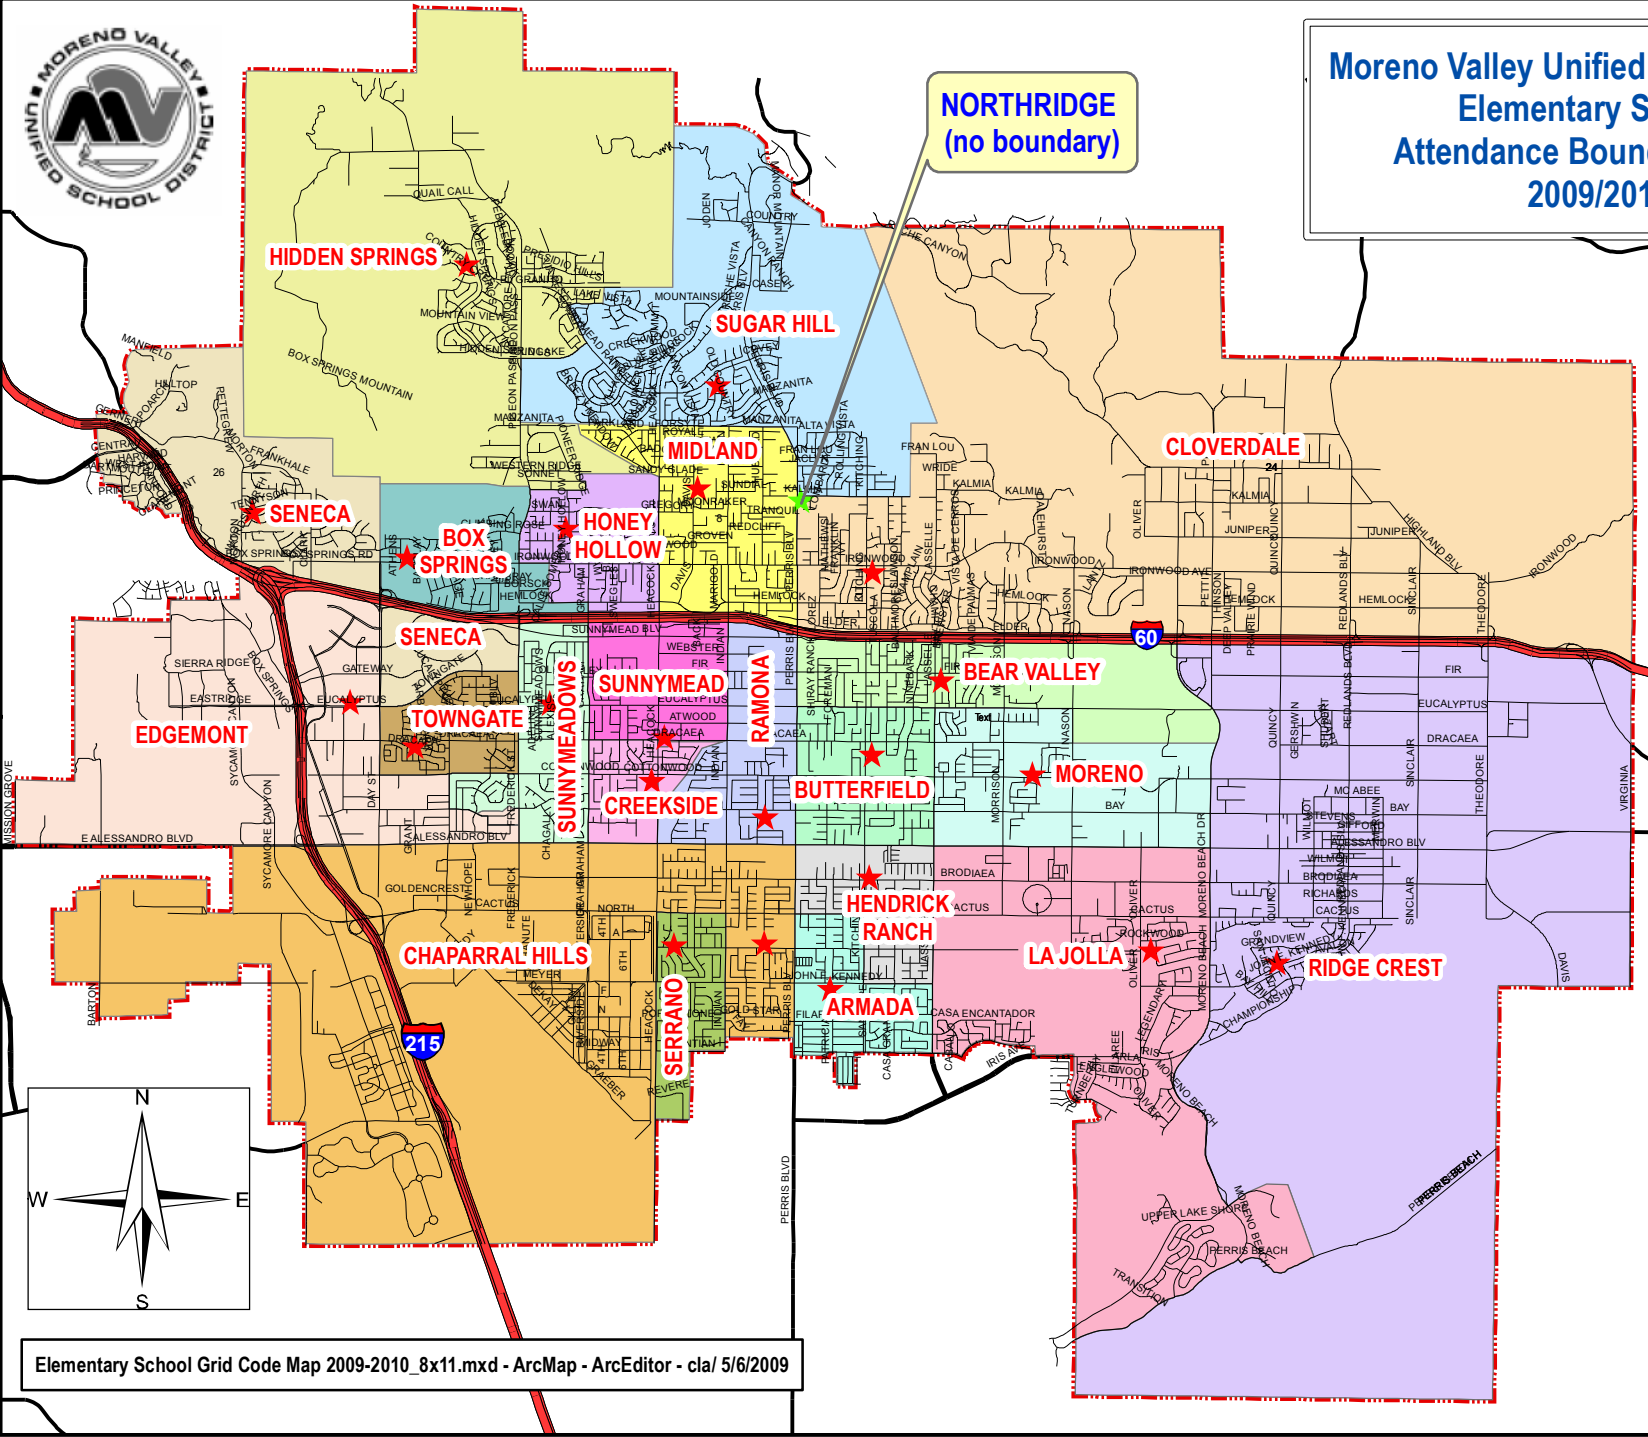

**Moreno Valley Unified School District  
Elementary School  
Attendance Boundaries Map  
2009/2010**

**NORTHRIDGE  
(no boundary)**

- Elementary School Boundaries**
- ARMADA
  - BEAR VALLEY
  - BOX SPRINGS
  - BUTTERFIELD
  - CHAPARRAL HILLS
  - CLOVERDALE
  - CREEKSIDE
  - EDGEMONT
  - HENDRICK RANCH
  - HIDDEN SPRINGS
  - HONEY HOLLOW
  - LA JOLLA
  - MIDLAND
  - MORENO
  - RAMONA
  - RIDGE CREST
  - SENECA
  - SERRANO
  - SUGAR HILL
  - SUNNYMEAD
  - SUNNYMEADOWS
  - TOWNGATE