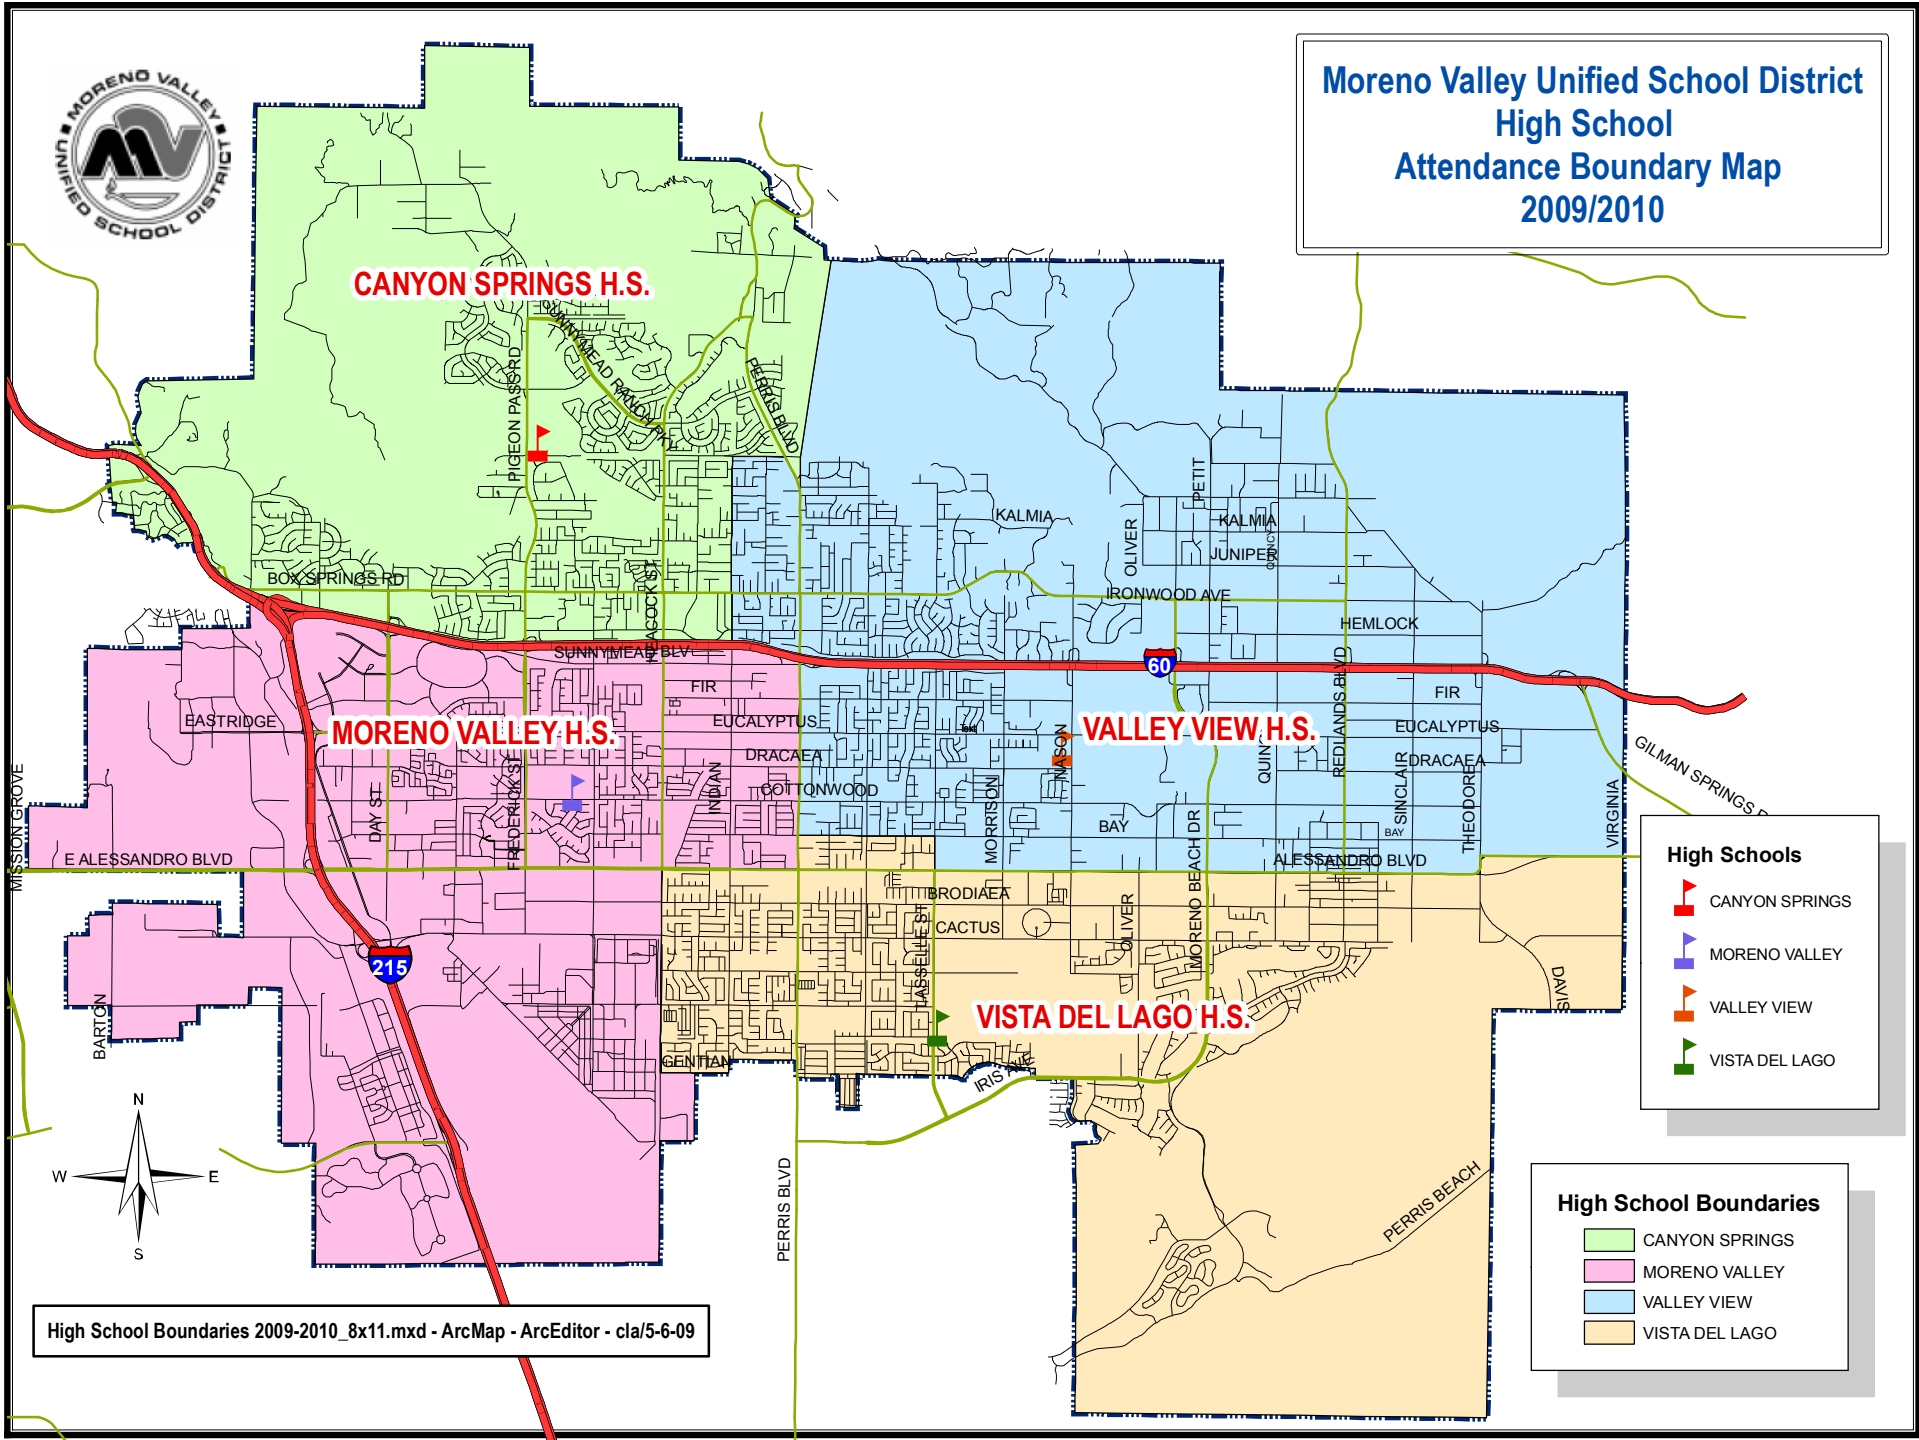

# Moreno Valley Unified School District High School Attendance Boundary Map 2009/2010

High School Boundaries 2009-2010\_8x11.mxd - ArcMap - ArcEditor - cla/5-6-09

**High Schools**

- CANYON SPRINGS
- MORENO VALLEY
- VALLEY VIEW
- VISTA DEL LAGO

**High School Boundaries**

- CANYON SPRINGS
- MORENO VALLEY
- VALLEY VIEW
- VISTA DEL LAGO