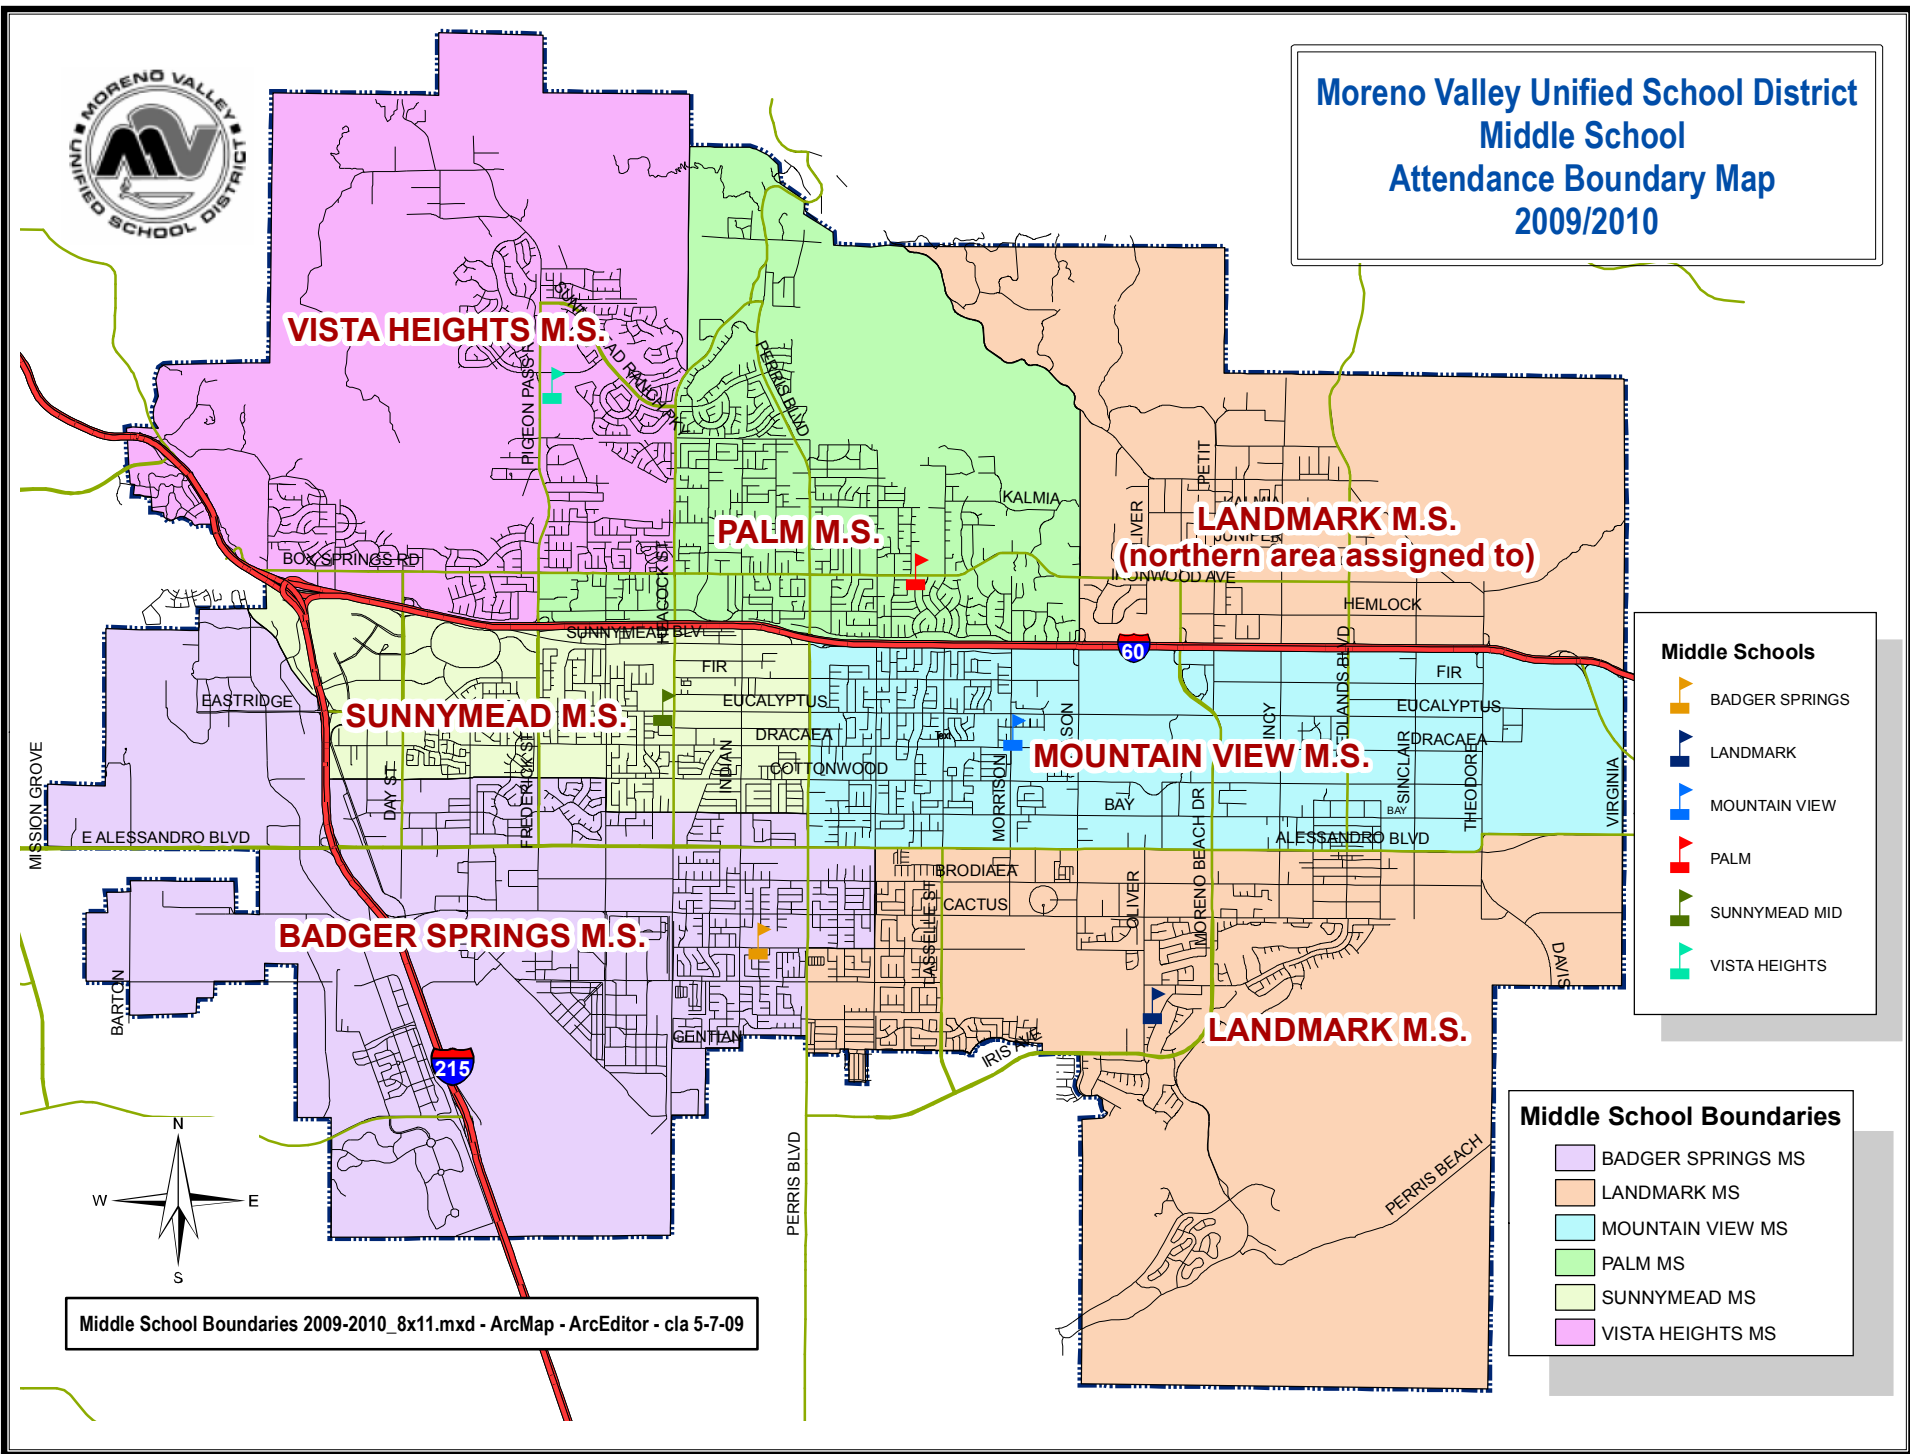

Moreno Valley Unified School District  
Middle School  
Attendance Boundary Map  
2009/2010

VISTA HEIGHTS M.S.

PALM M.S.

LANDMARK M.S.  
(northern area assigned to)

SUNNYMEAD M.S.

MOUNTAIN VIEW M.S.

BADGER SPRINGS M.S.

LANDMARK M.S.

Middle Schools

- BADGER SPRINGS
- LANDMARK
- MOUNTAIN VIEW
- PALM
- SUNNYMEAD MID
- VISTA HEIGHTS

Middle School Boundaries

- BADGER SPRINGS MS
- LANDMARK MS
- MOUNTAIN VIEW MS
- PALM MS
- SUNNYMEAD MS
- VISTA HEIGHTS MS