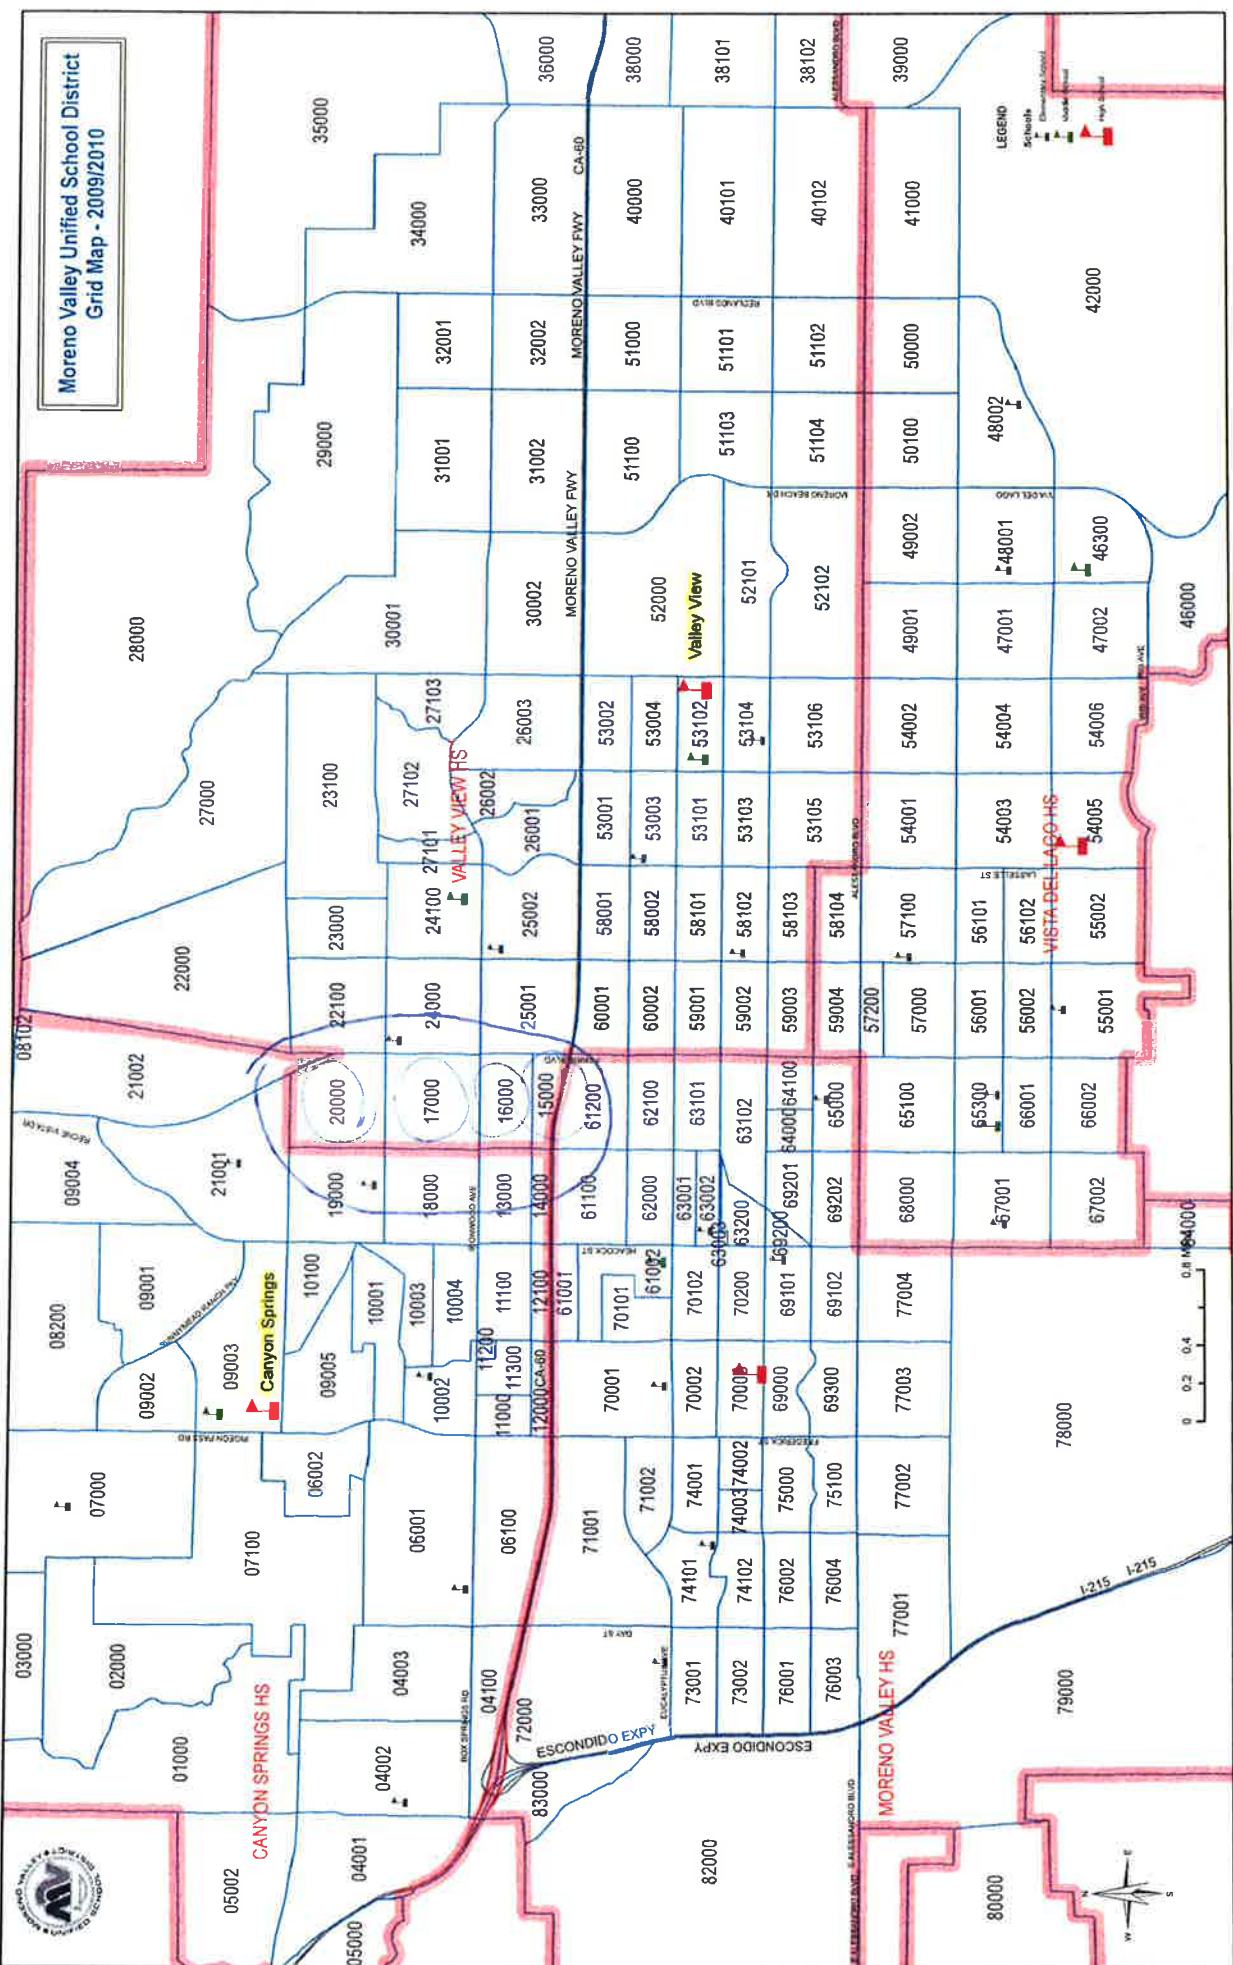

Moreno Valley Unified School District
Grid Map - 2009/2010

0 0.2 0.4 0.8 Miles

LEGEND