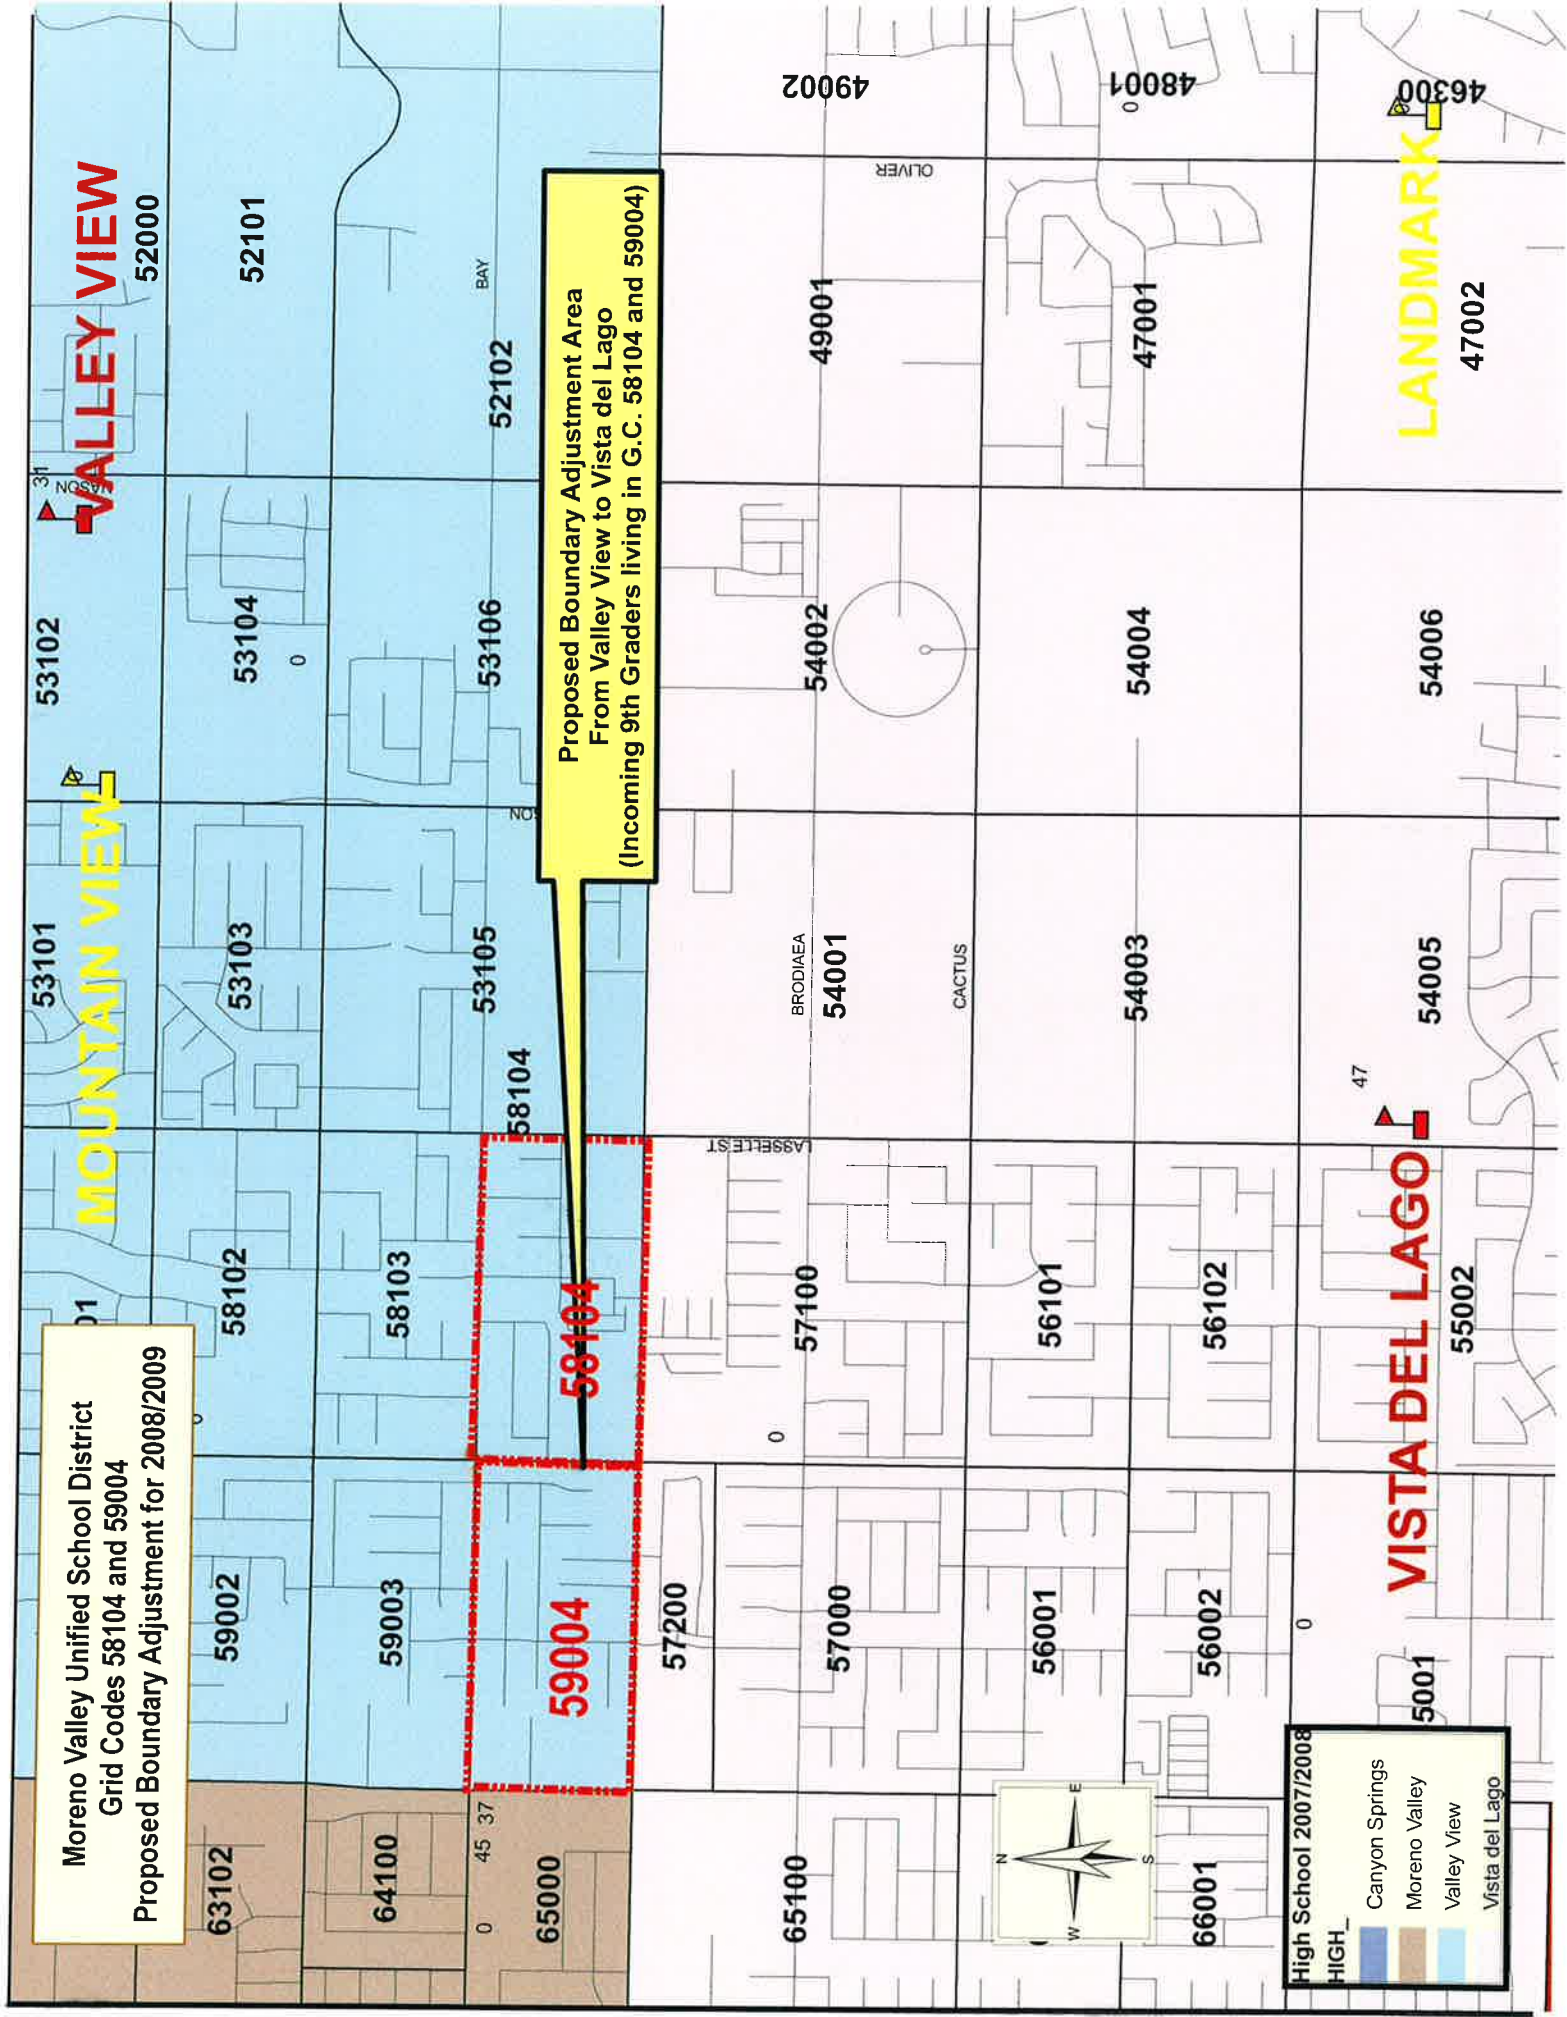

Moreno Valley Unified School District  
 Grid Codes 58104 and 59004  
 Proposed Boundary Adjustment for 2008/2009

Proposed Boundary Adjustment Area  
 From Valley View to Vista del Lago  
 (Incoming 9th Graders living in G.C. 58104 and 59004)

High School 2007/2008

	Canyon Springs
	Moreno Valley
	Valley View
	Vista del Lago

**VALLEY VIEW**  
52000

**MOUNTAIN VIEW**

**LANDMARK**  
47002

**VISTA DEL LAGO**

53102

53101

53101

52101

53104

53103

58102

59002

63102

52102

53106

53105

58103

59003

64100

65000

**58104**

**59004**