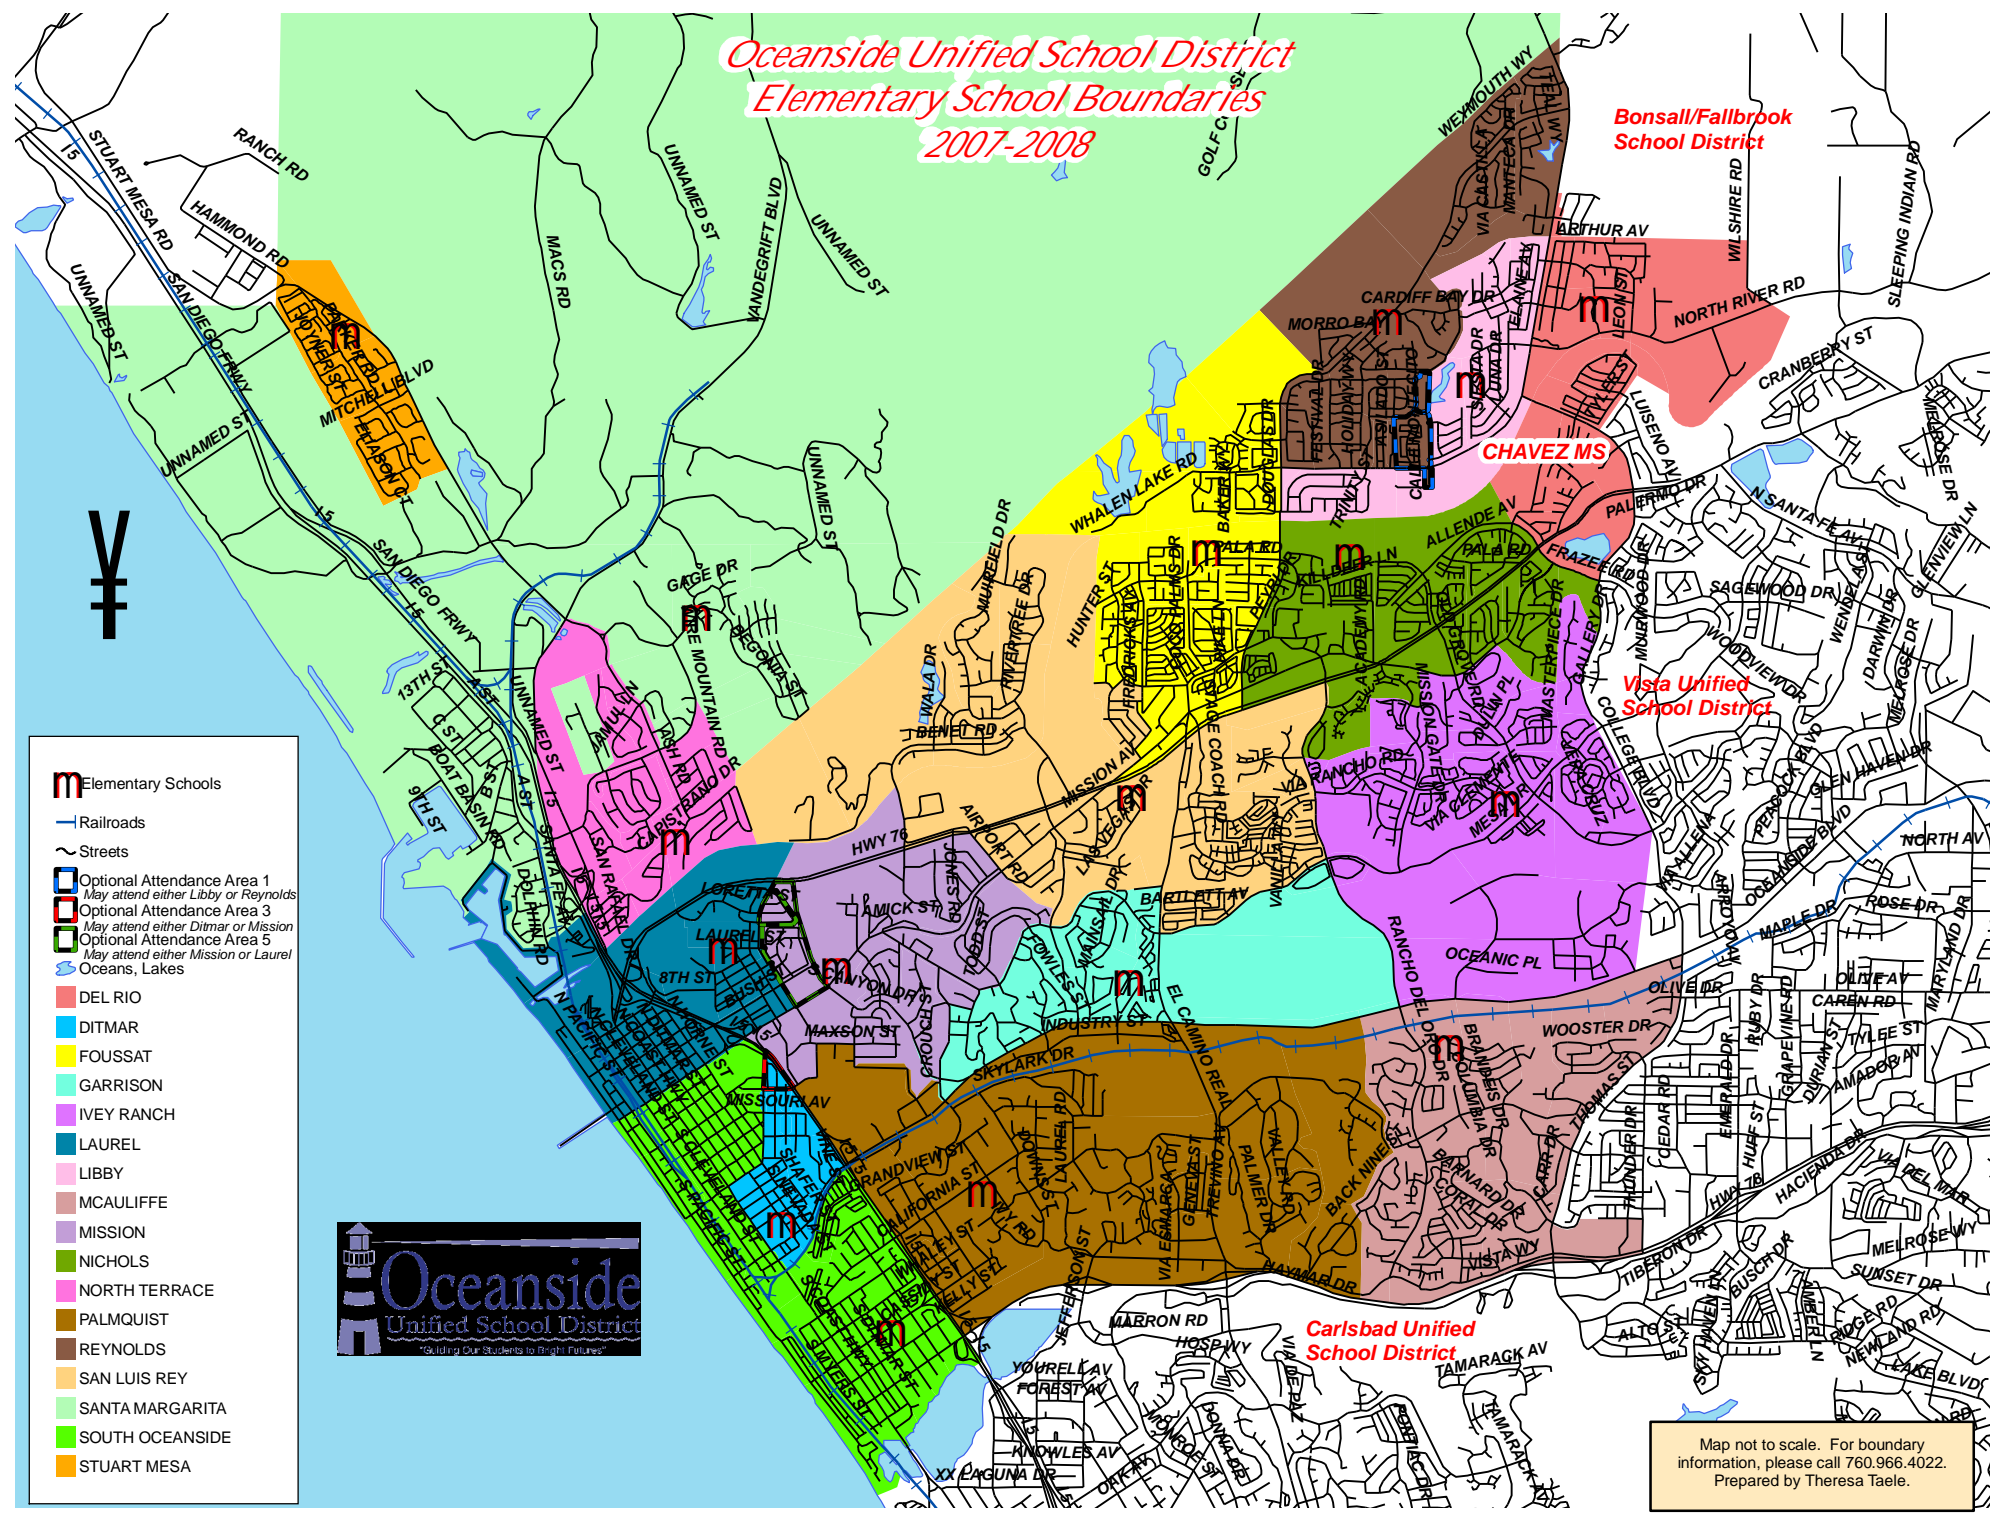

# Oceanside Unified School District Elementary School Boundaries 2007-2008

- Elementary Schools
- Railroads
- Streets
- Optional Attendance Area 1  
May attend either Libby or Reynolds
- Optional Attendance Area 3  
May attend either Ditmar or Mission
- Optional Attendance Area 5  
May attend either Mission or Laurel
- Oceans, Lakes

Map not to scale. For boundary information, please call 760.966.4022.  
Prepared by Theresa Taelle.