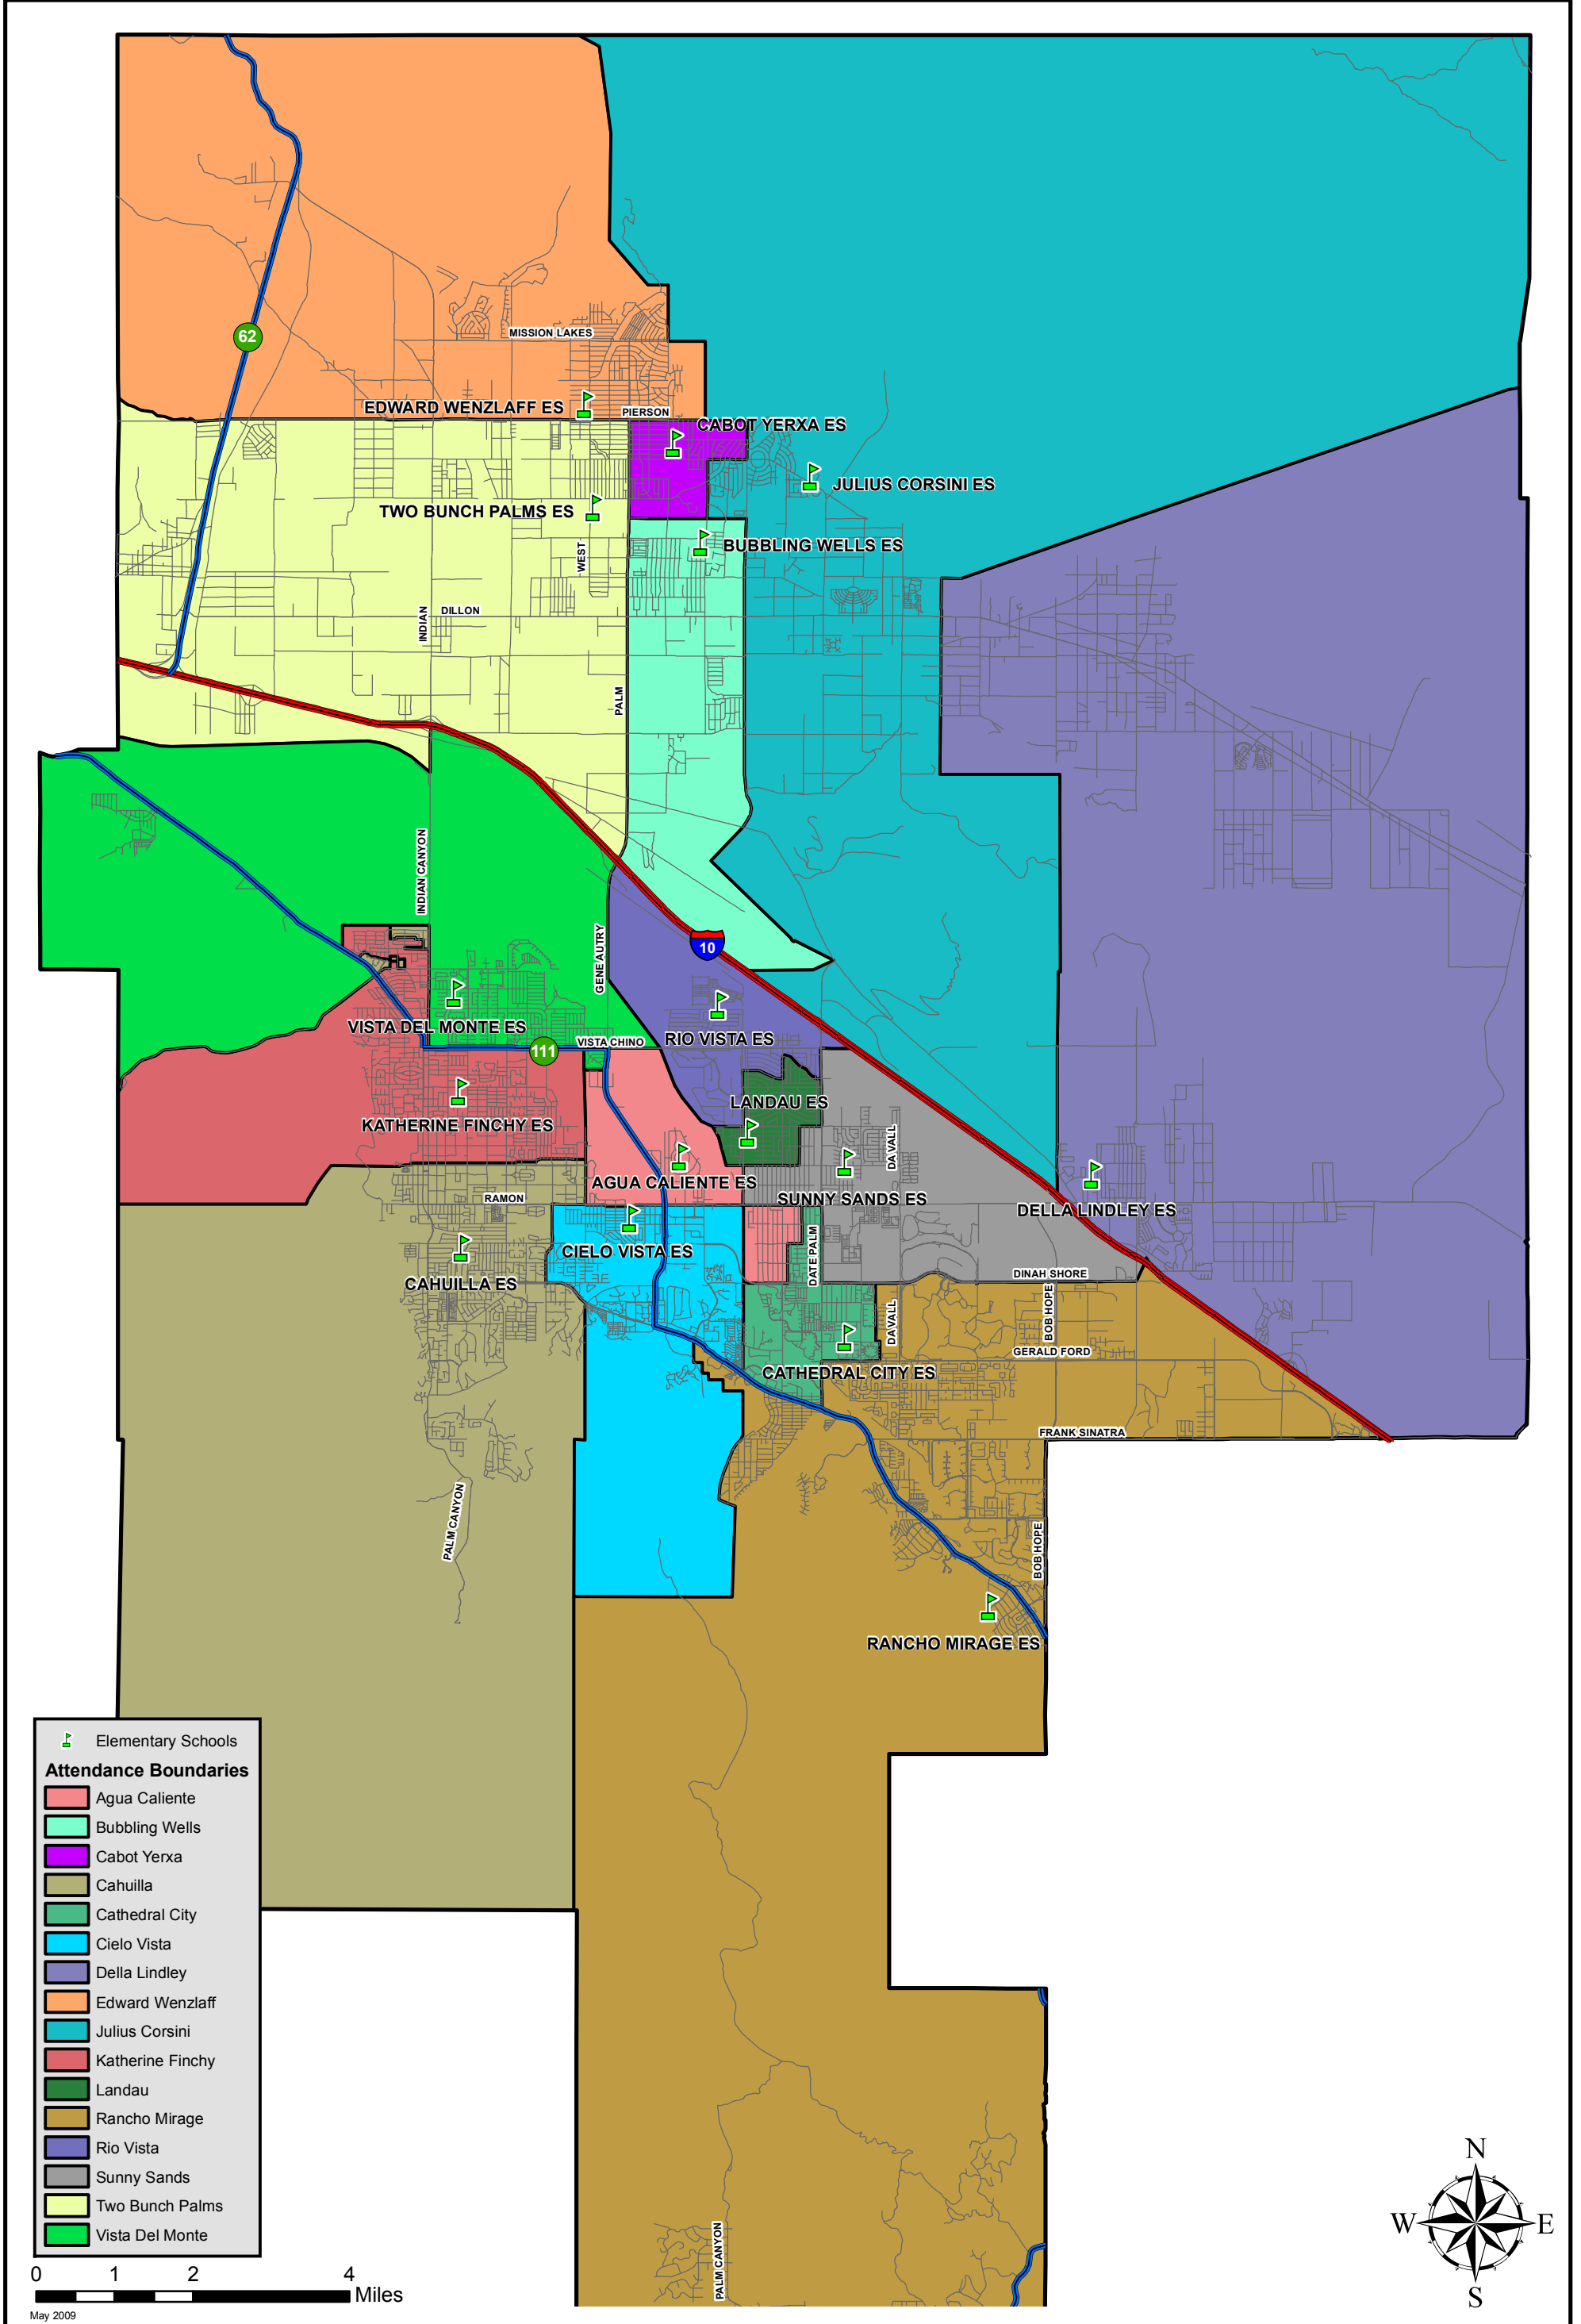

PALM SPRINGS UNIFIED SCHOOL DISTRICT
 ELEMENTARY SCHOOL ATTENDANCE BOUNDARIES SCHOOL YEAR 2009/2010

Elementary Schools
Attendance Boundaries
 Agua Caliente
 Bubbling Wells
 Cabot Yerxa
 Cahuilla
 Cathedral City
 Cielo Vista
 Della Lindley
 Edward Wenzlaff
 Julius Corsini
 Katherine Finchy
 Landau
 Rancho Mirage
 Rio Vista
 Sunny Sands
 Two Bunch Palms
 Vista Del Monte

0 1 2 4 Miles

May 2009