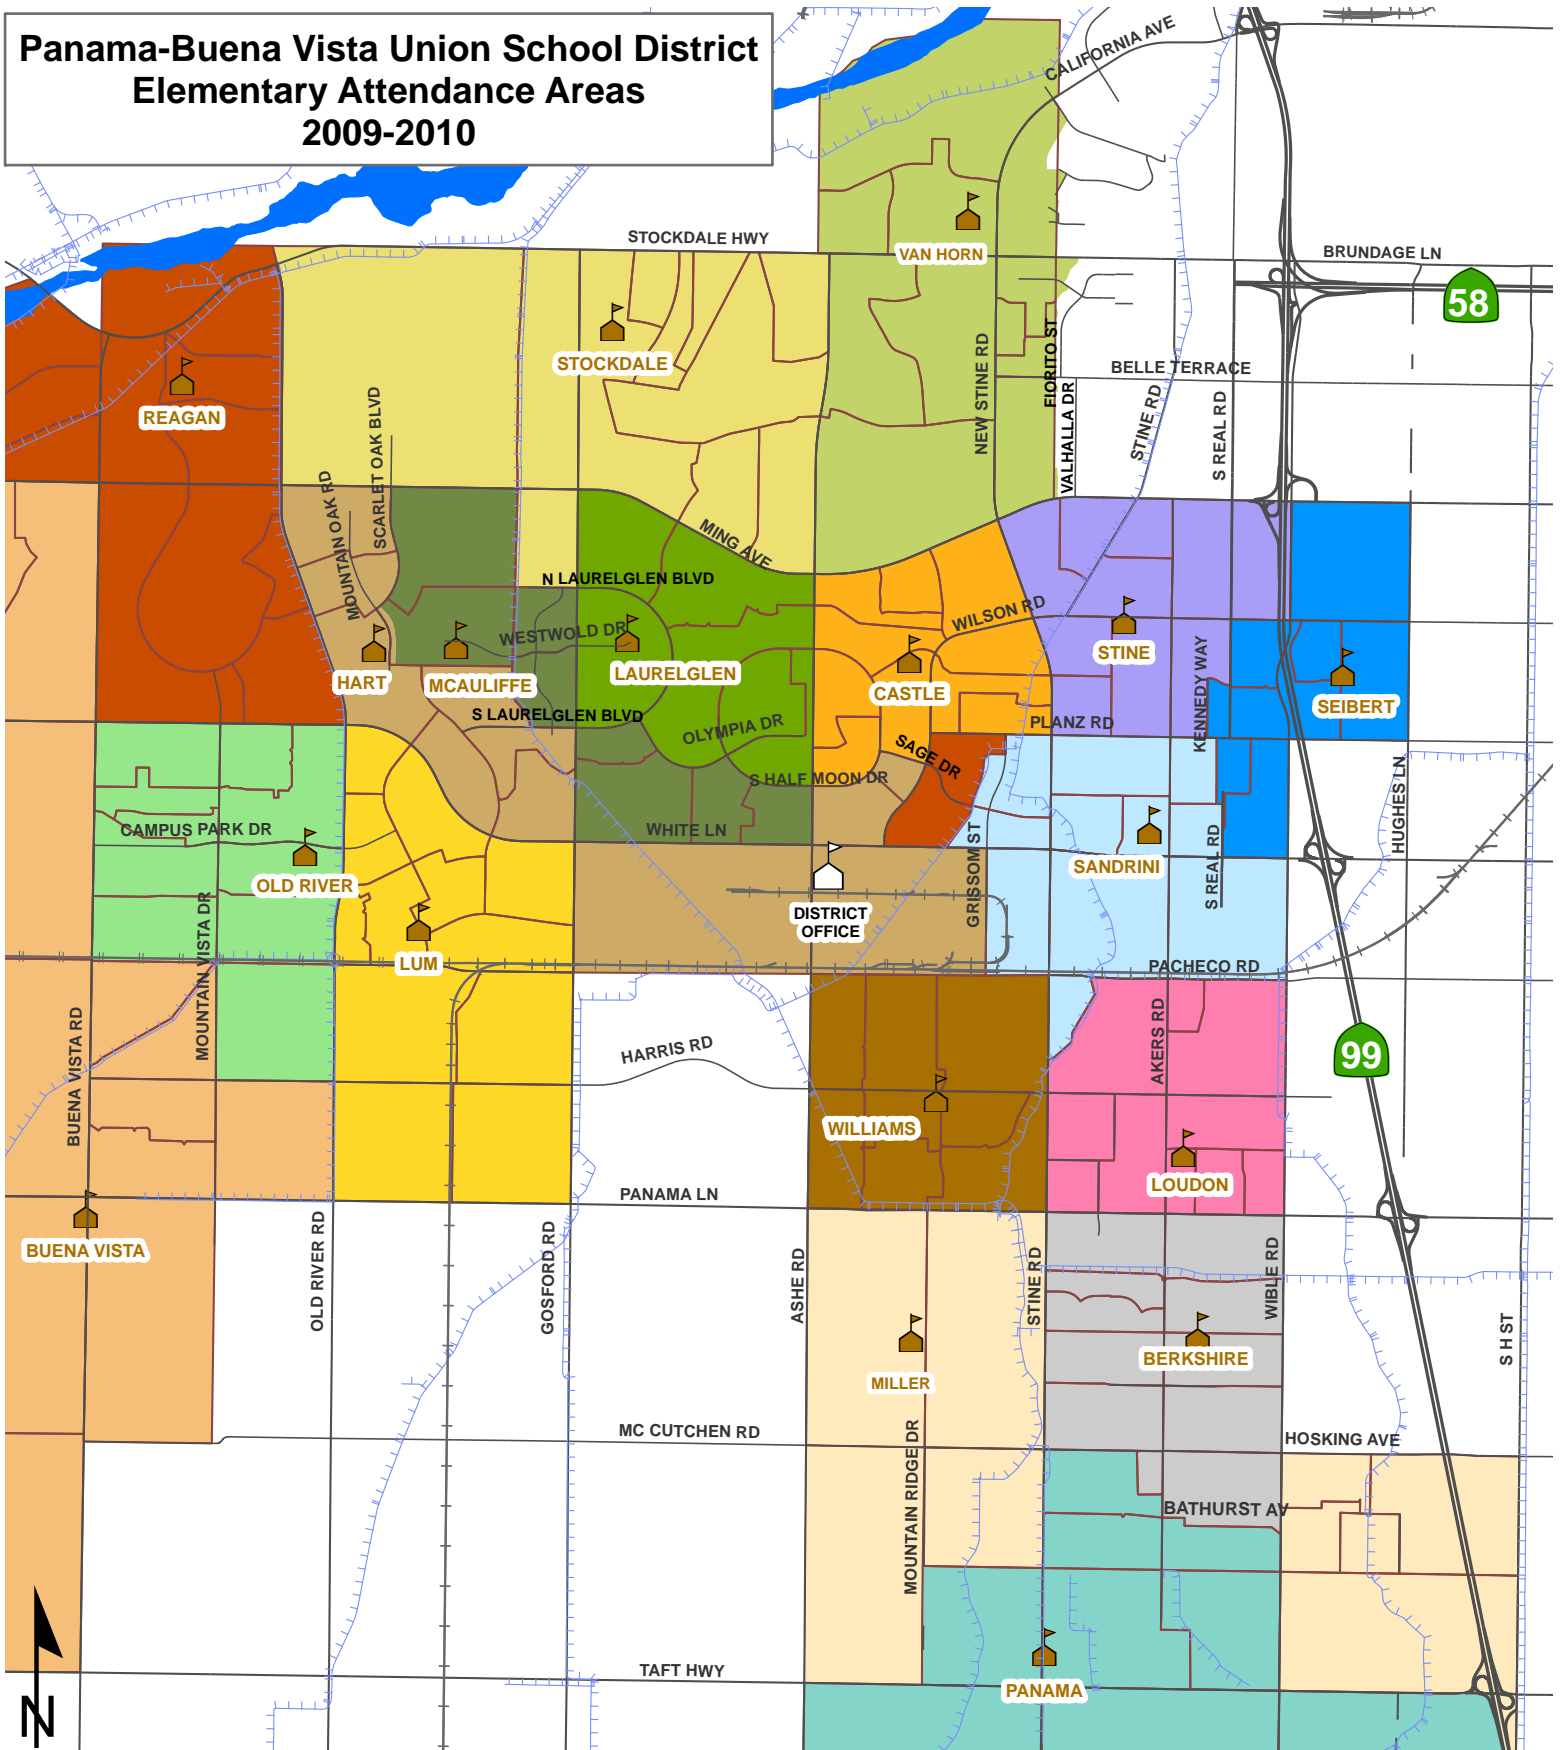

Panama-Buena Vista Union School District Elementary Attendance Areas 2009-2010

Legend

- | | | | | | |
|-------------|------------|-----------|-----------|----------|-----------|
| BERKSHIRE | HART | LUM | OLD RIVER | SANDRINI | STOCKDALE |
| BUENA VISTA | LAURELGLEN | MCAULIFFE | PANAMA | SEIBERT | VAN HORN |
| CASTLE | LOUDON | MILLER | REAGAN | STINE | WILLIAMS |