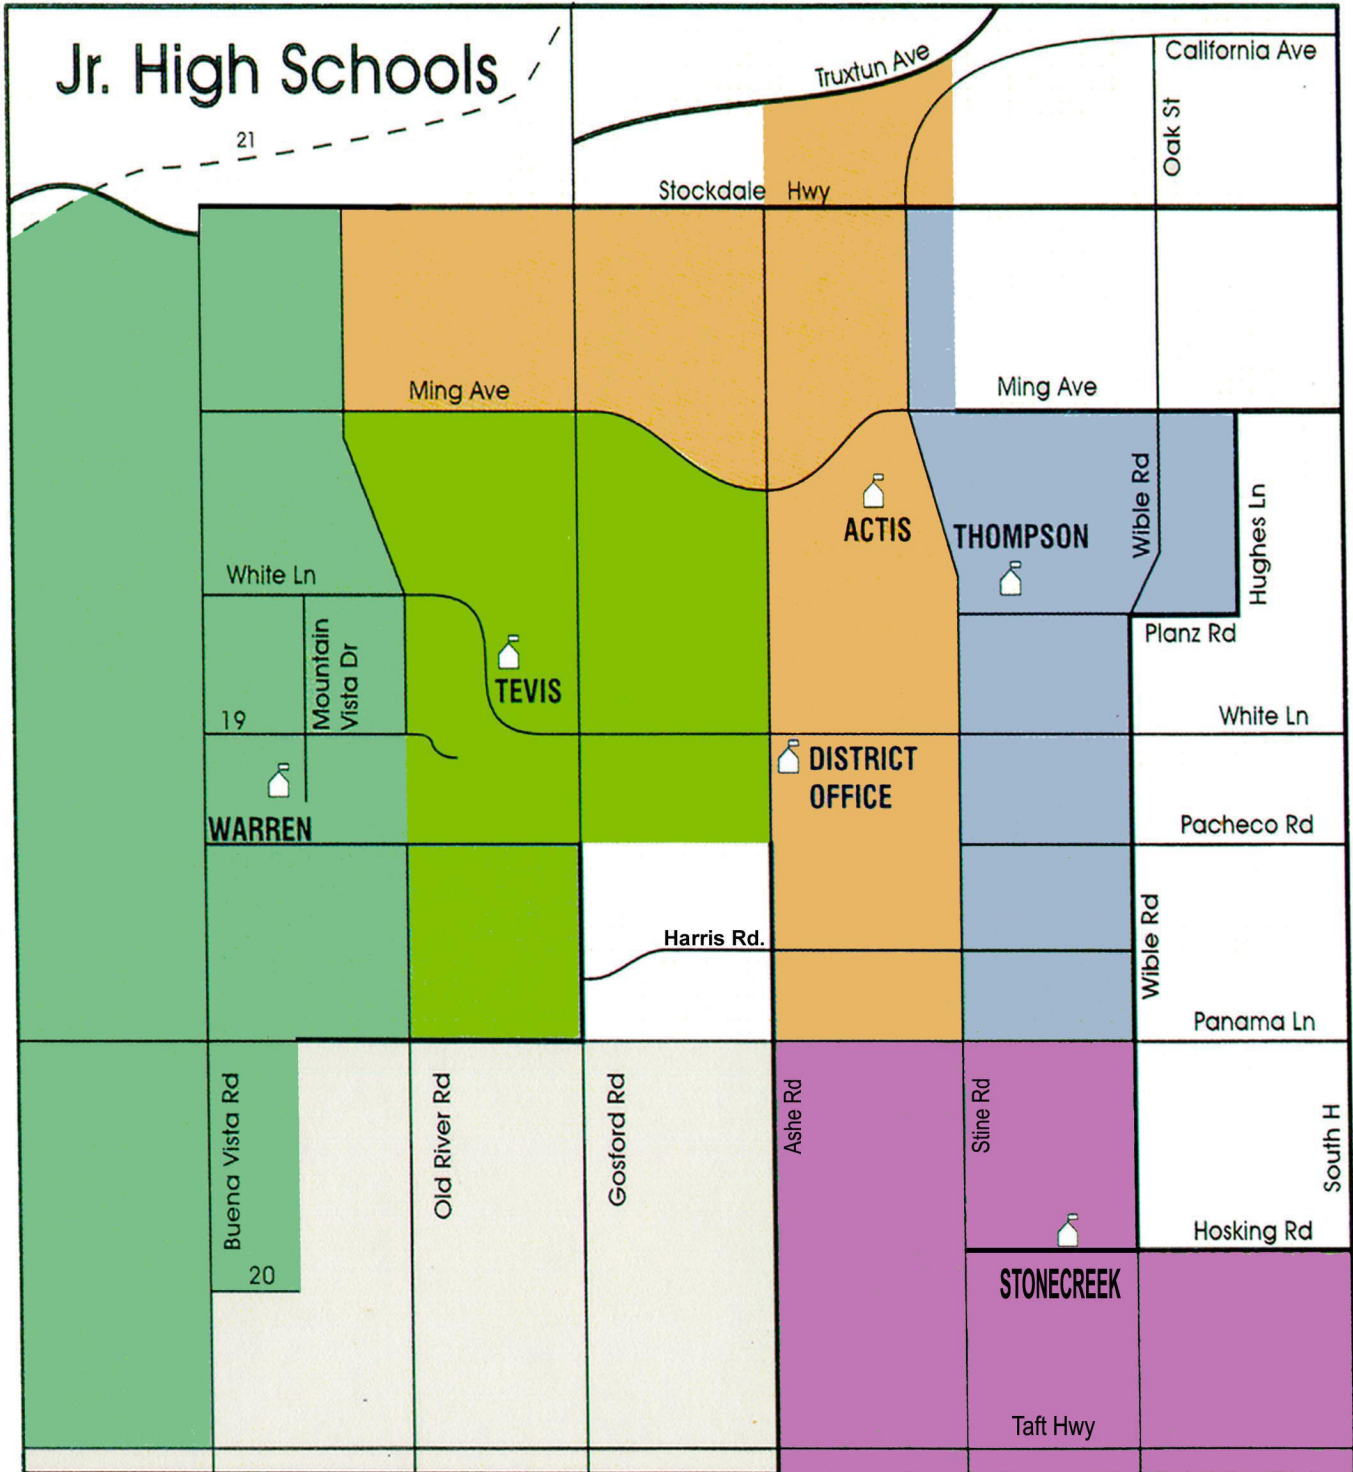

PANAMA-BUENA VISTA UNION SCHOOL DISTRICT JUNIOR HIGH SCHOOL BOUNDARIES

District Office
4200 Ashe Road
93313

O. J. Actis
2400 Westholme Boulevard
93309

Tevis
3901 Pin Oak Park Boulevard
93311

Fred L. Thompson
4200 Planz Road
93309

Earl Warren
4615 Mountain Vista Drive
93311

Stonecreek
8000 Akers Road
93312