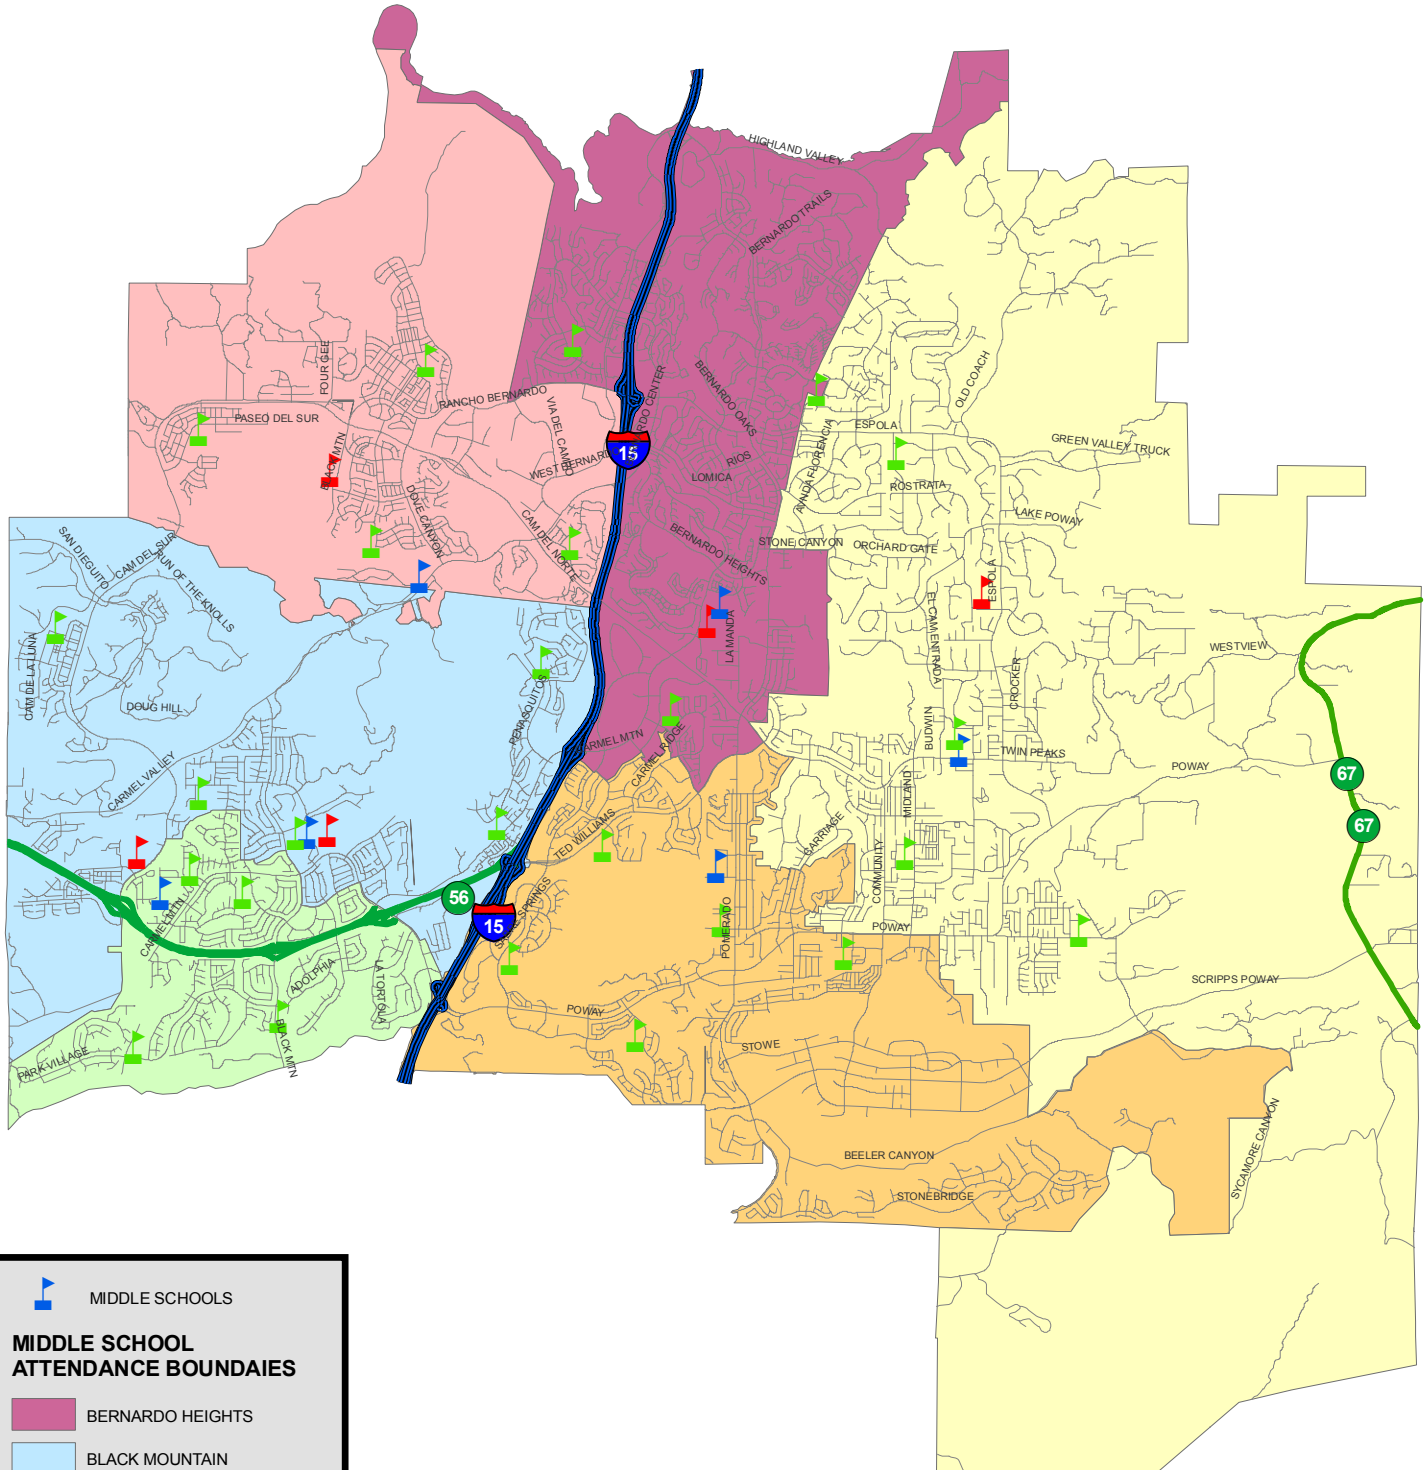

# POWAY UNIFIED SCHOOL DISTRICT

## MIDDLE SCHOOL ATTENDANCE BOUNDARIES 2009/2010

 MIDDLE SCHOOLS

**MIDDLE SCHOOL ATTENDANCE BOUNDARIES**

-  BERNARDO HEIGHTS
-  BLACK MOUNTAIN
-  MEADOWBROOK
-  MESA VERDE
-  OAK VALLEY
-  TWIN PEAKS

0 0.45 0.9 1.8 Miles  
Current as of August 2009