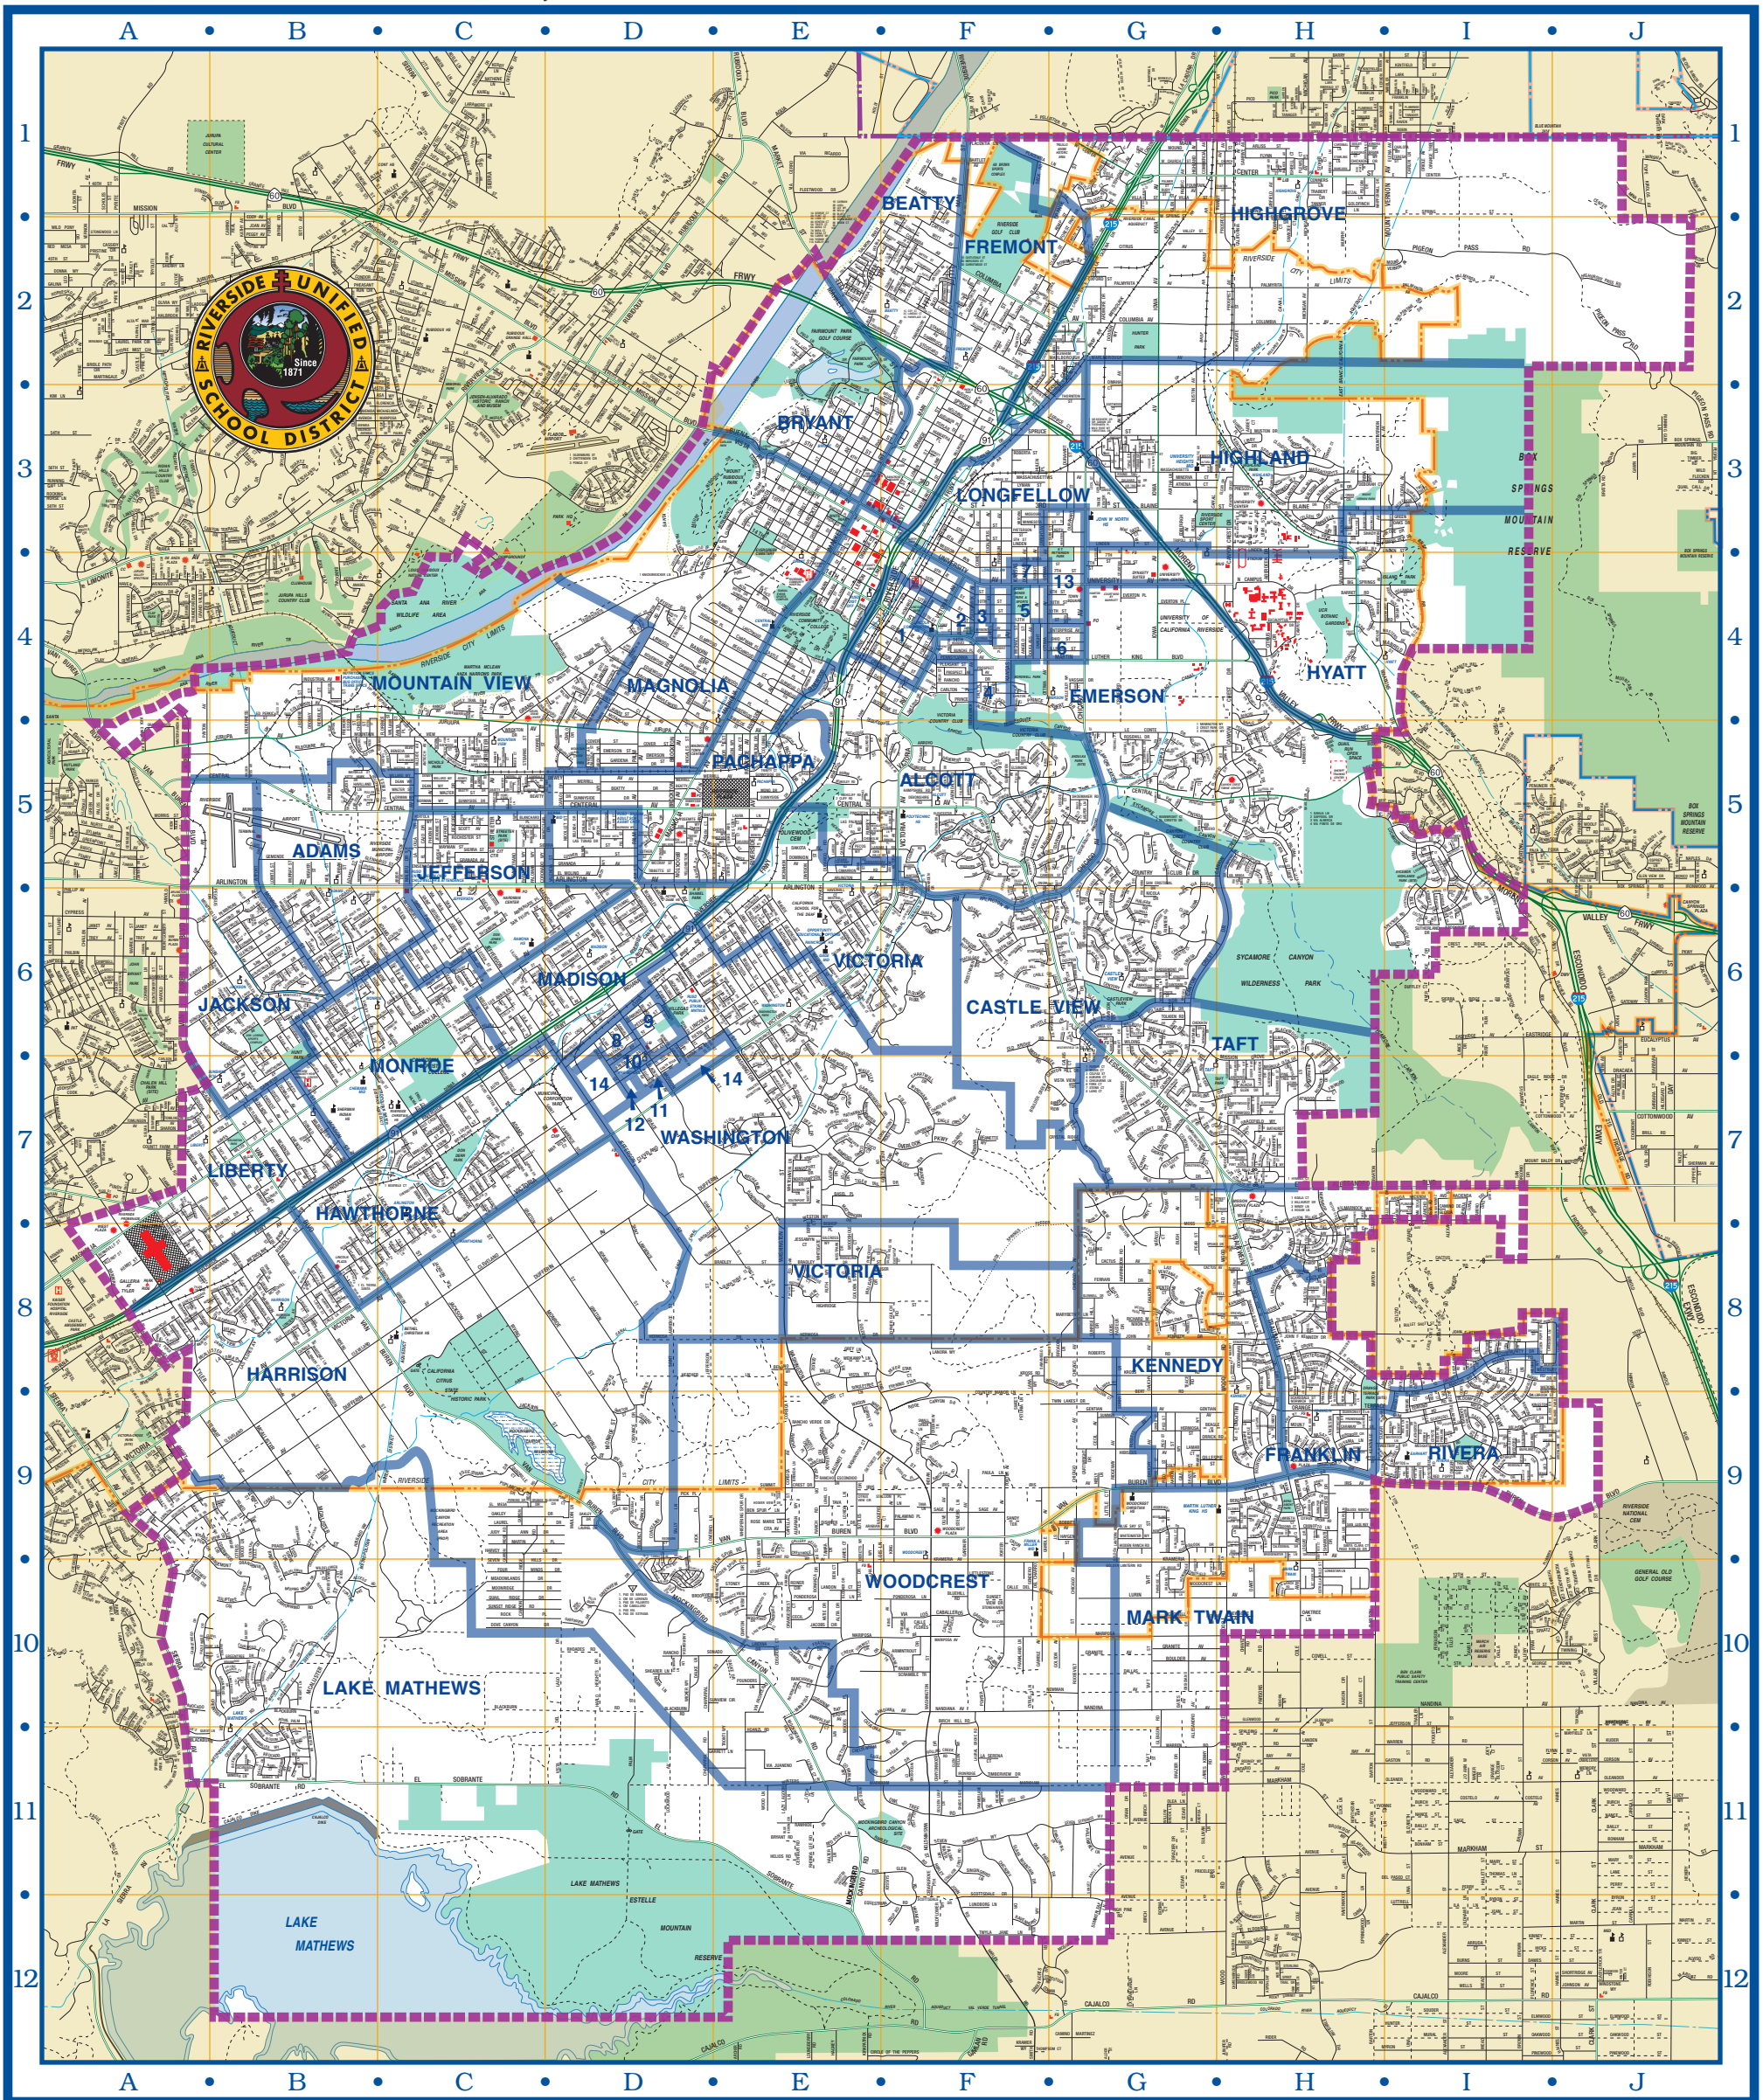

# Riverside Unified School District

## Elementary School Attendance Areas

Published by Riverside Unified School District, 3380 14th St., Riverside, CA 92501 • Printed June 1, 2009

- 14. Hyatt..... I4
- 15. Jackson..... B6
- 16. Jefferson..... C6
- 17. Kennedy..... H8
- 18. Lake Mathews... B10
- 19. Liberty..... A7
- 20. Longfellow..... F4
- 21. Madison..... D6
- 22. Magnolia..... D4
- 23. Mark Twain..... H10
- 24. Mountain View... C5
- 25. Monroe..... B6
- 26. Pachappa..... E5
- 27. Rivera..... I9
- 28. Taft..... G7

### Elementary Schools Transportation Areas

- Magnolia..... 1
- Emerson..... 2
- Pachappa..... 3
- Castle View..... 4
- Highland..... 5
- Hyatt..... 6
- Pachappa..... 7
- Victoria..... 8
- Jefferson..... 9
- Monroe..... 10
- Victoria..... 11
- Harrison..... 12
- Taft..... 13
- Unassigned..... 14