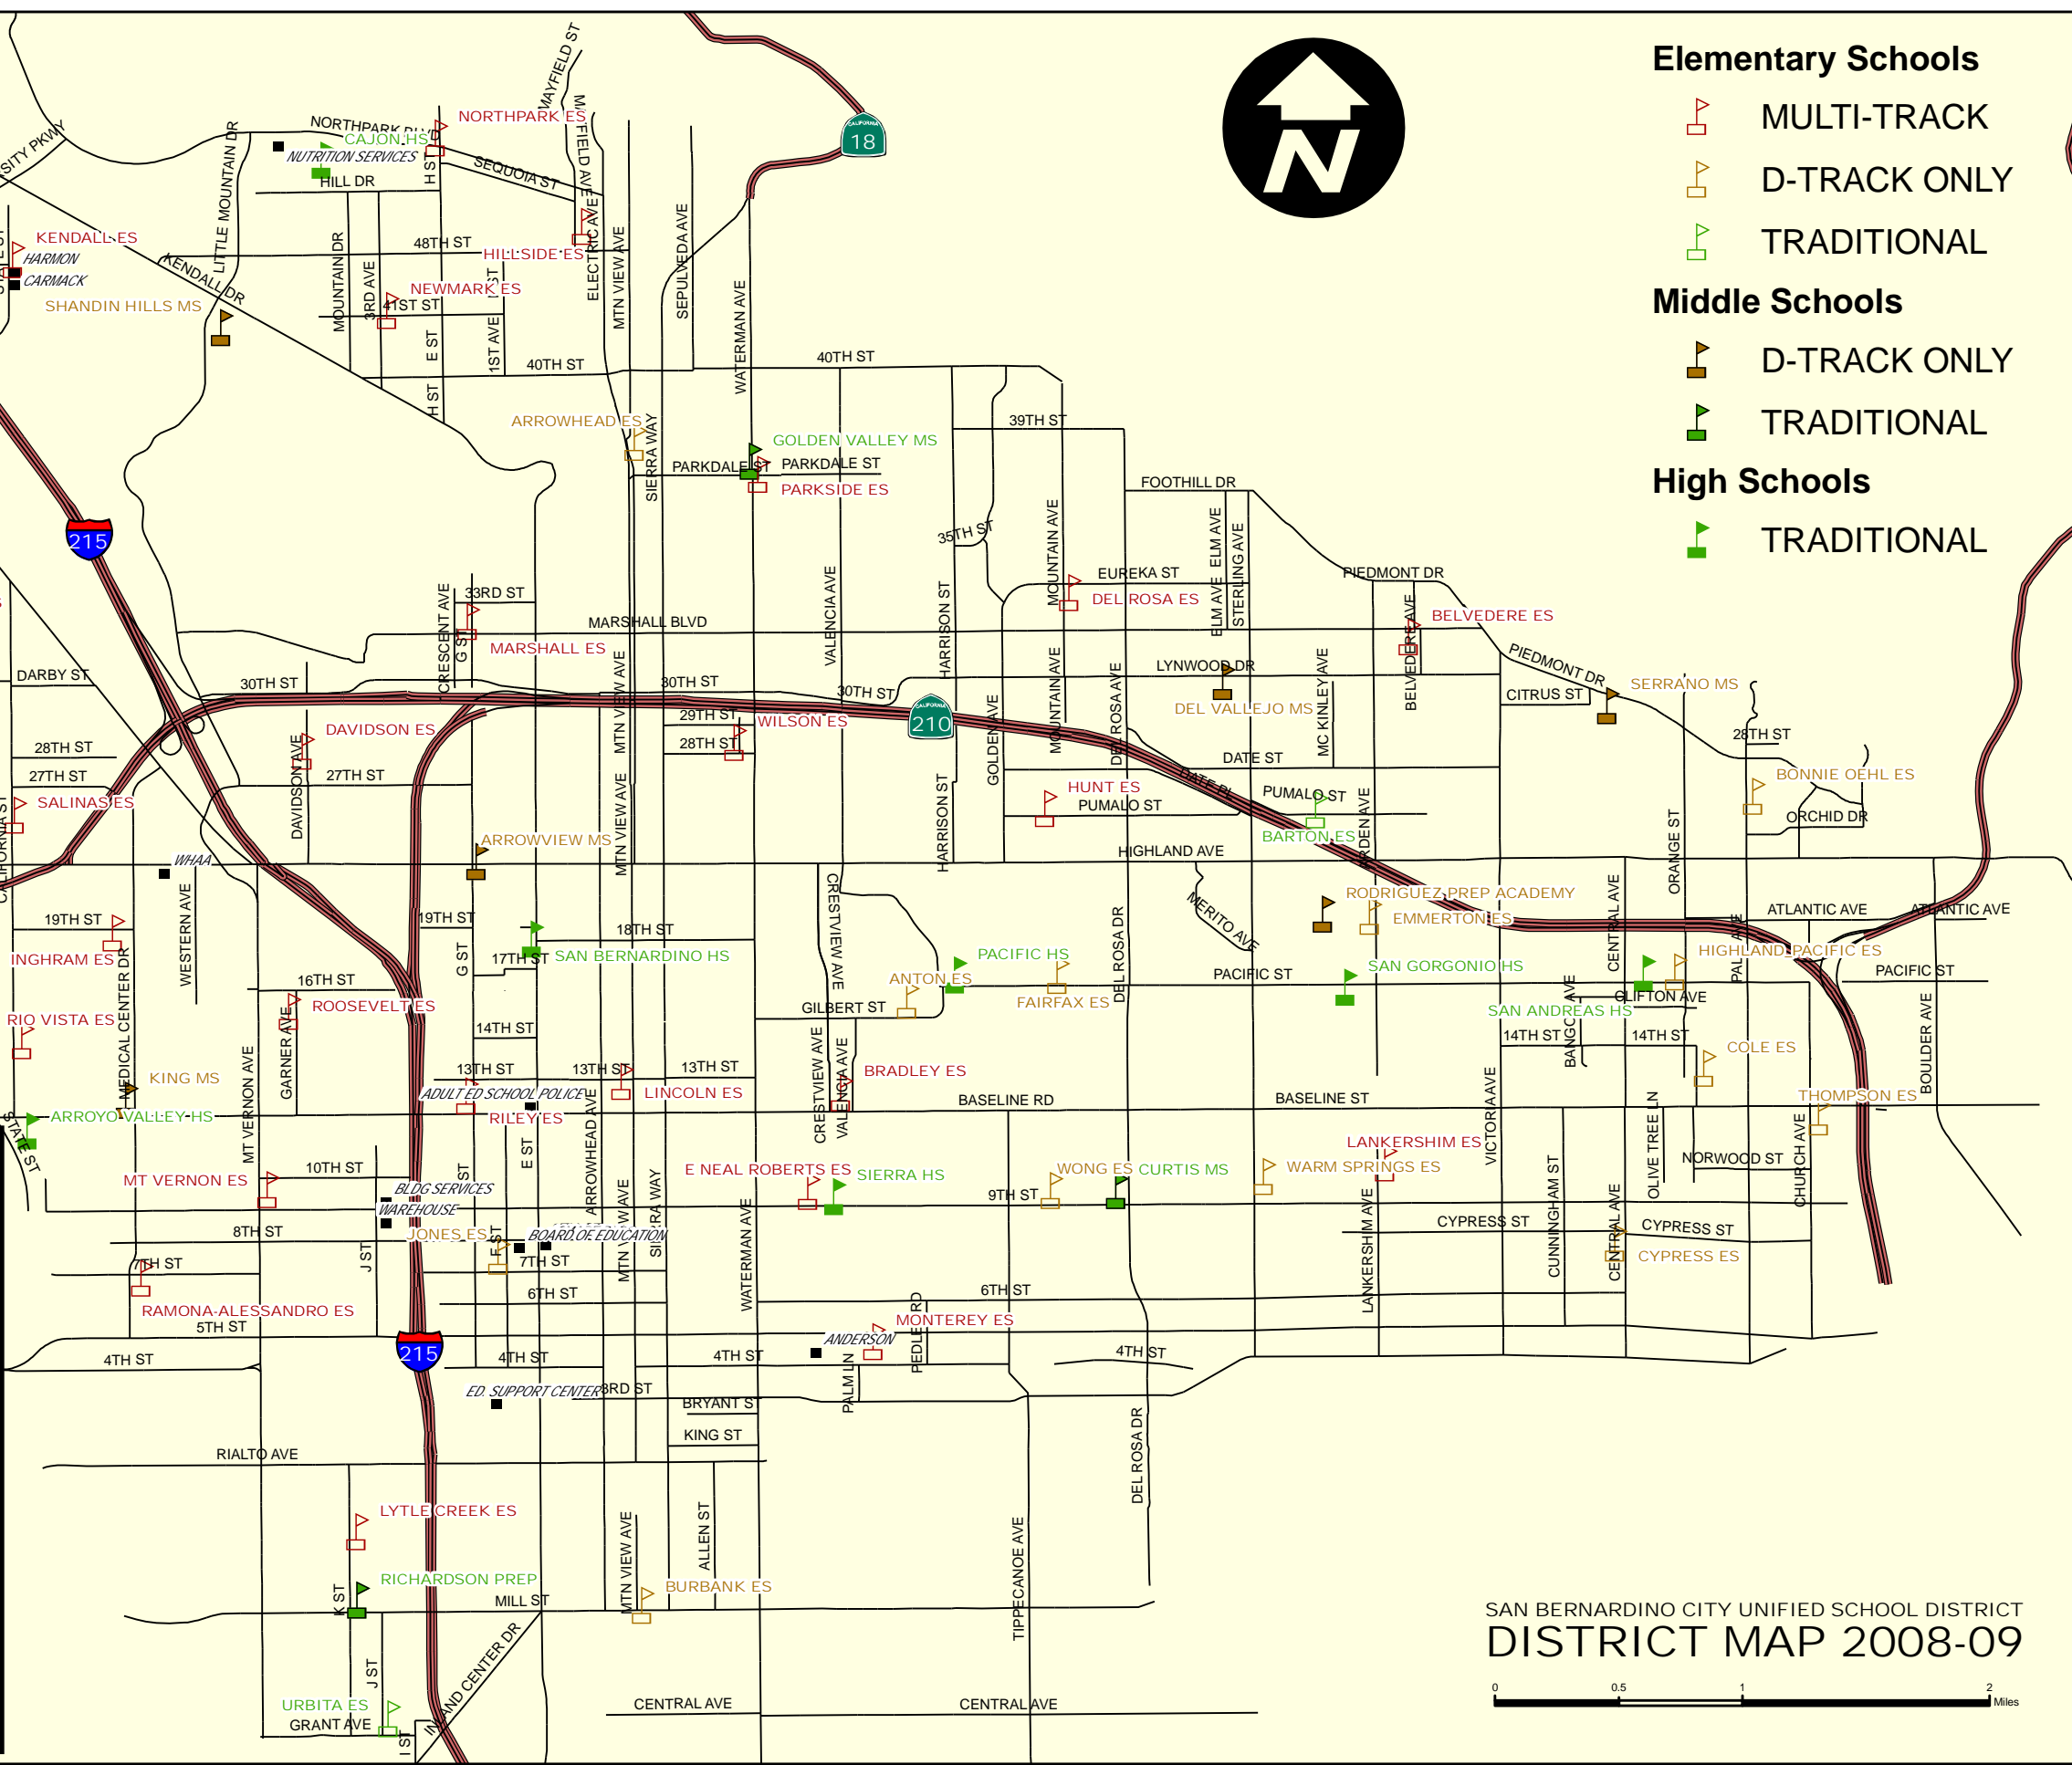

TO: KIMBARK ES
NORTH VERDEMONT ES
PALM AVENUE ES
CHAVEZ MS
(see inset below)

- Elementary Schools**
-  MULTI-TRACK
 -  D-TRACK ONLY
 -  TRADITIONAL
- Middle Schools**
-  D-TRACK ONLY
 -  TRADITIONAL
- High Schools**
-  TRADITIONAL

SAN BERNARDINO CITY UNIFIED SCHOOL DISTRICT
DISTRICT MAP 2008-09