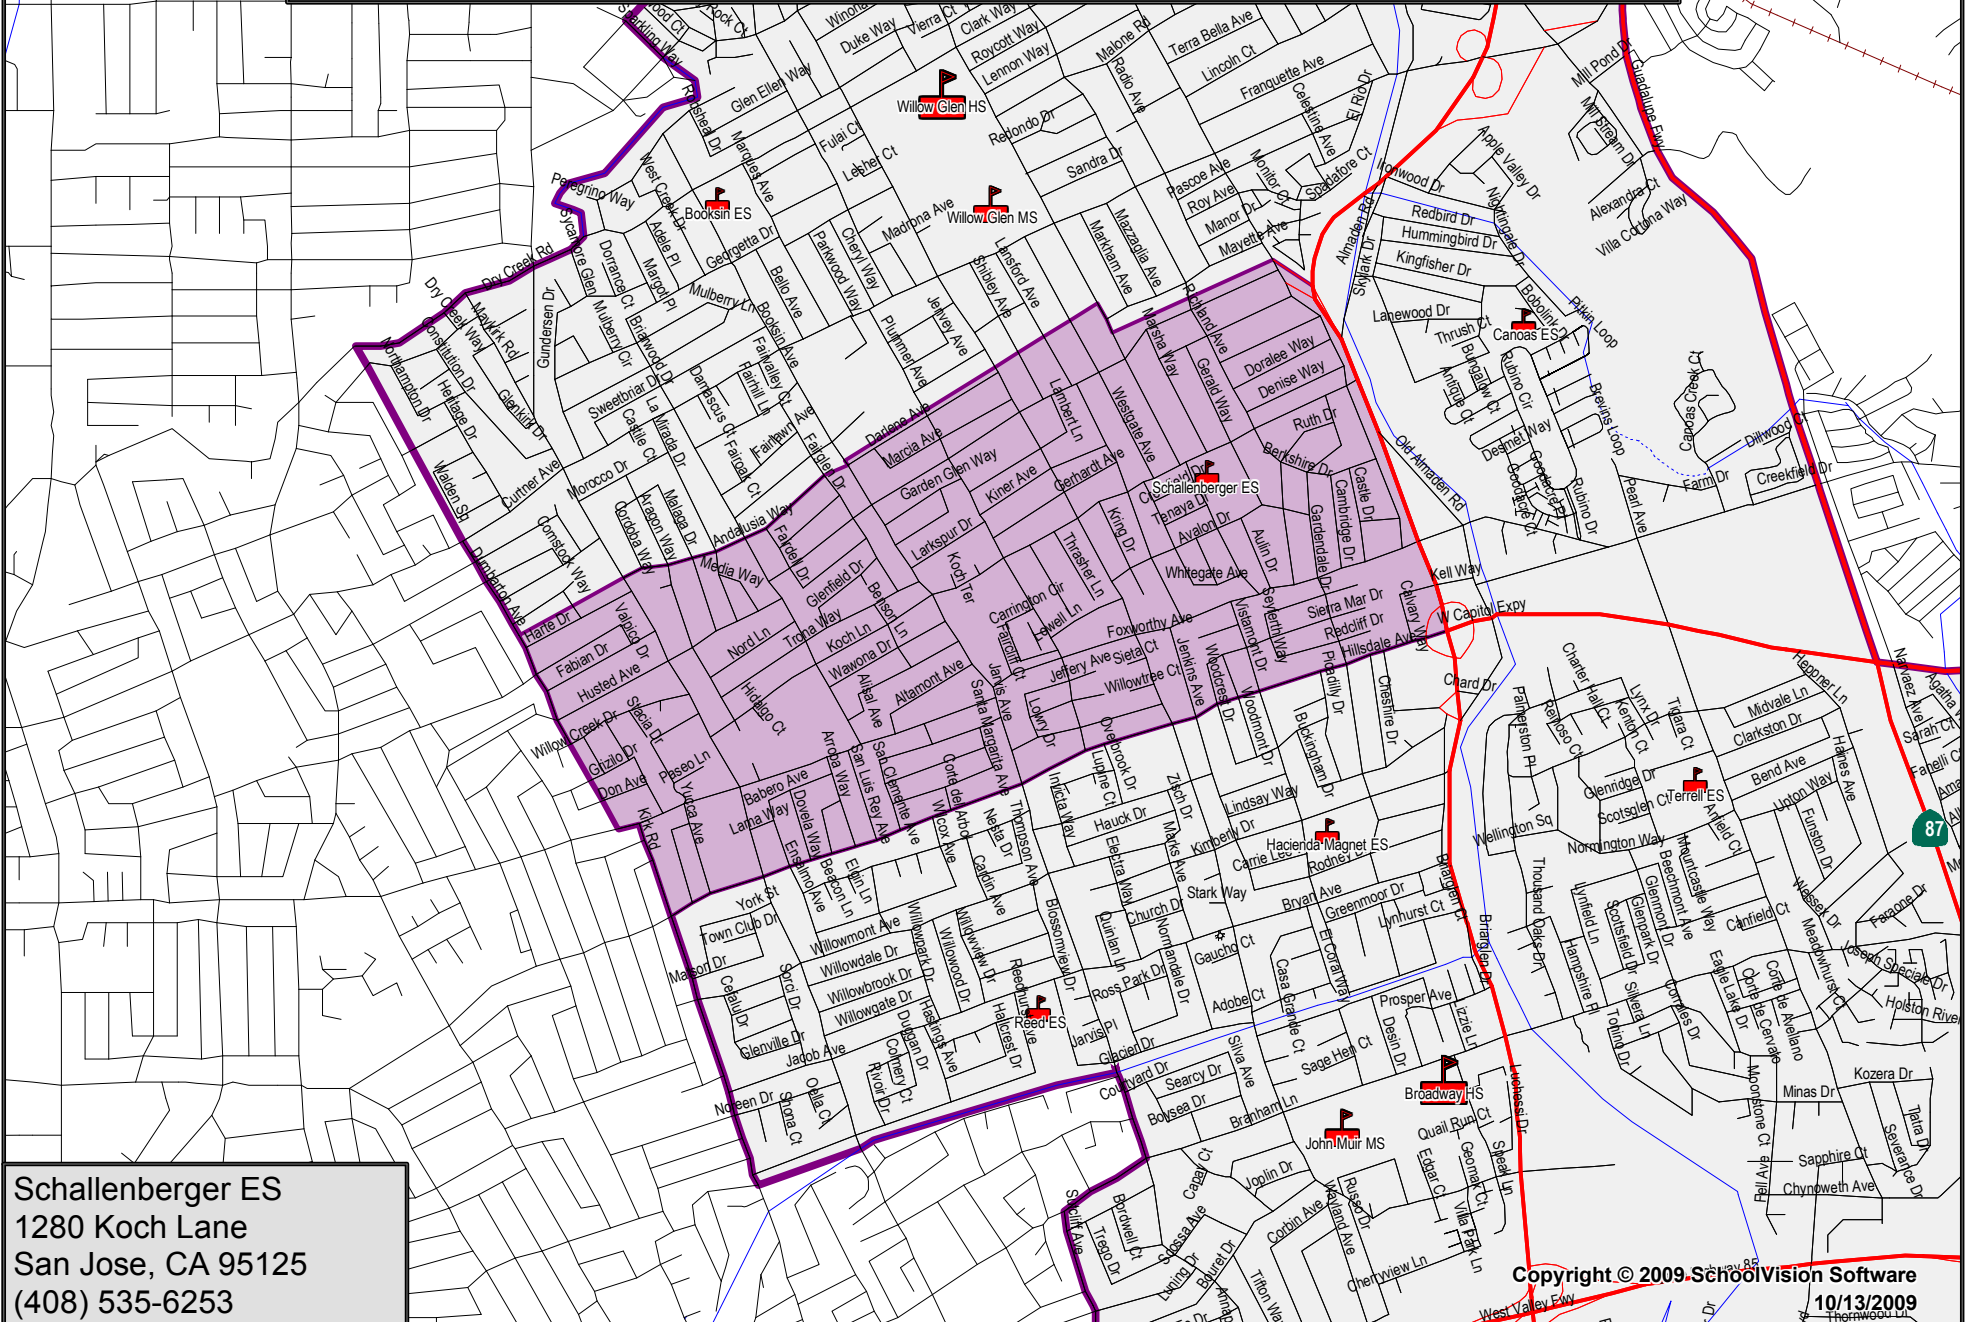

San Jose Unified School District

"Inspiring and Preparing for Success"

San Jose Unified School District

855 Lenzen Avenue San Jose, CA 95126 (408) 535-6000

<http://www.sjUSD.org/>

Schellenberger ES
1280 Koch Lane
San Jose, CA 95125
(408) 535-6253