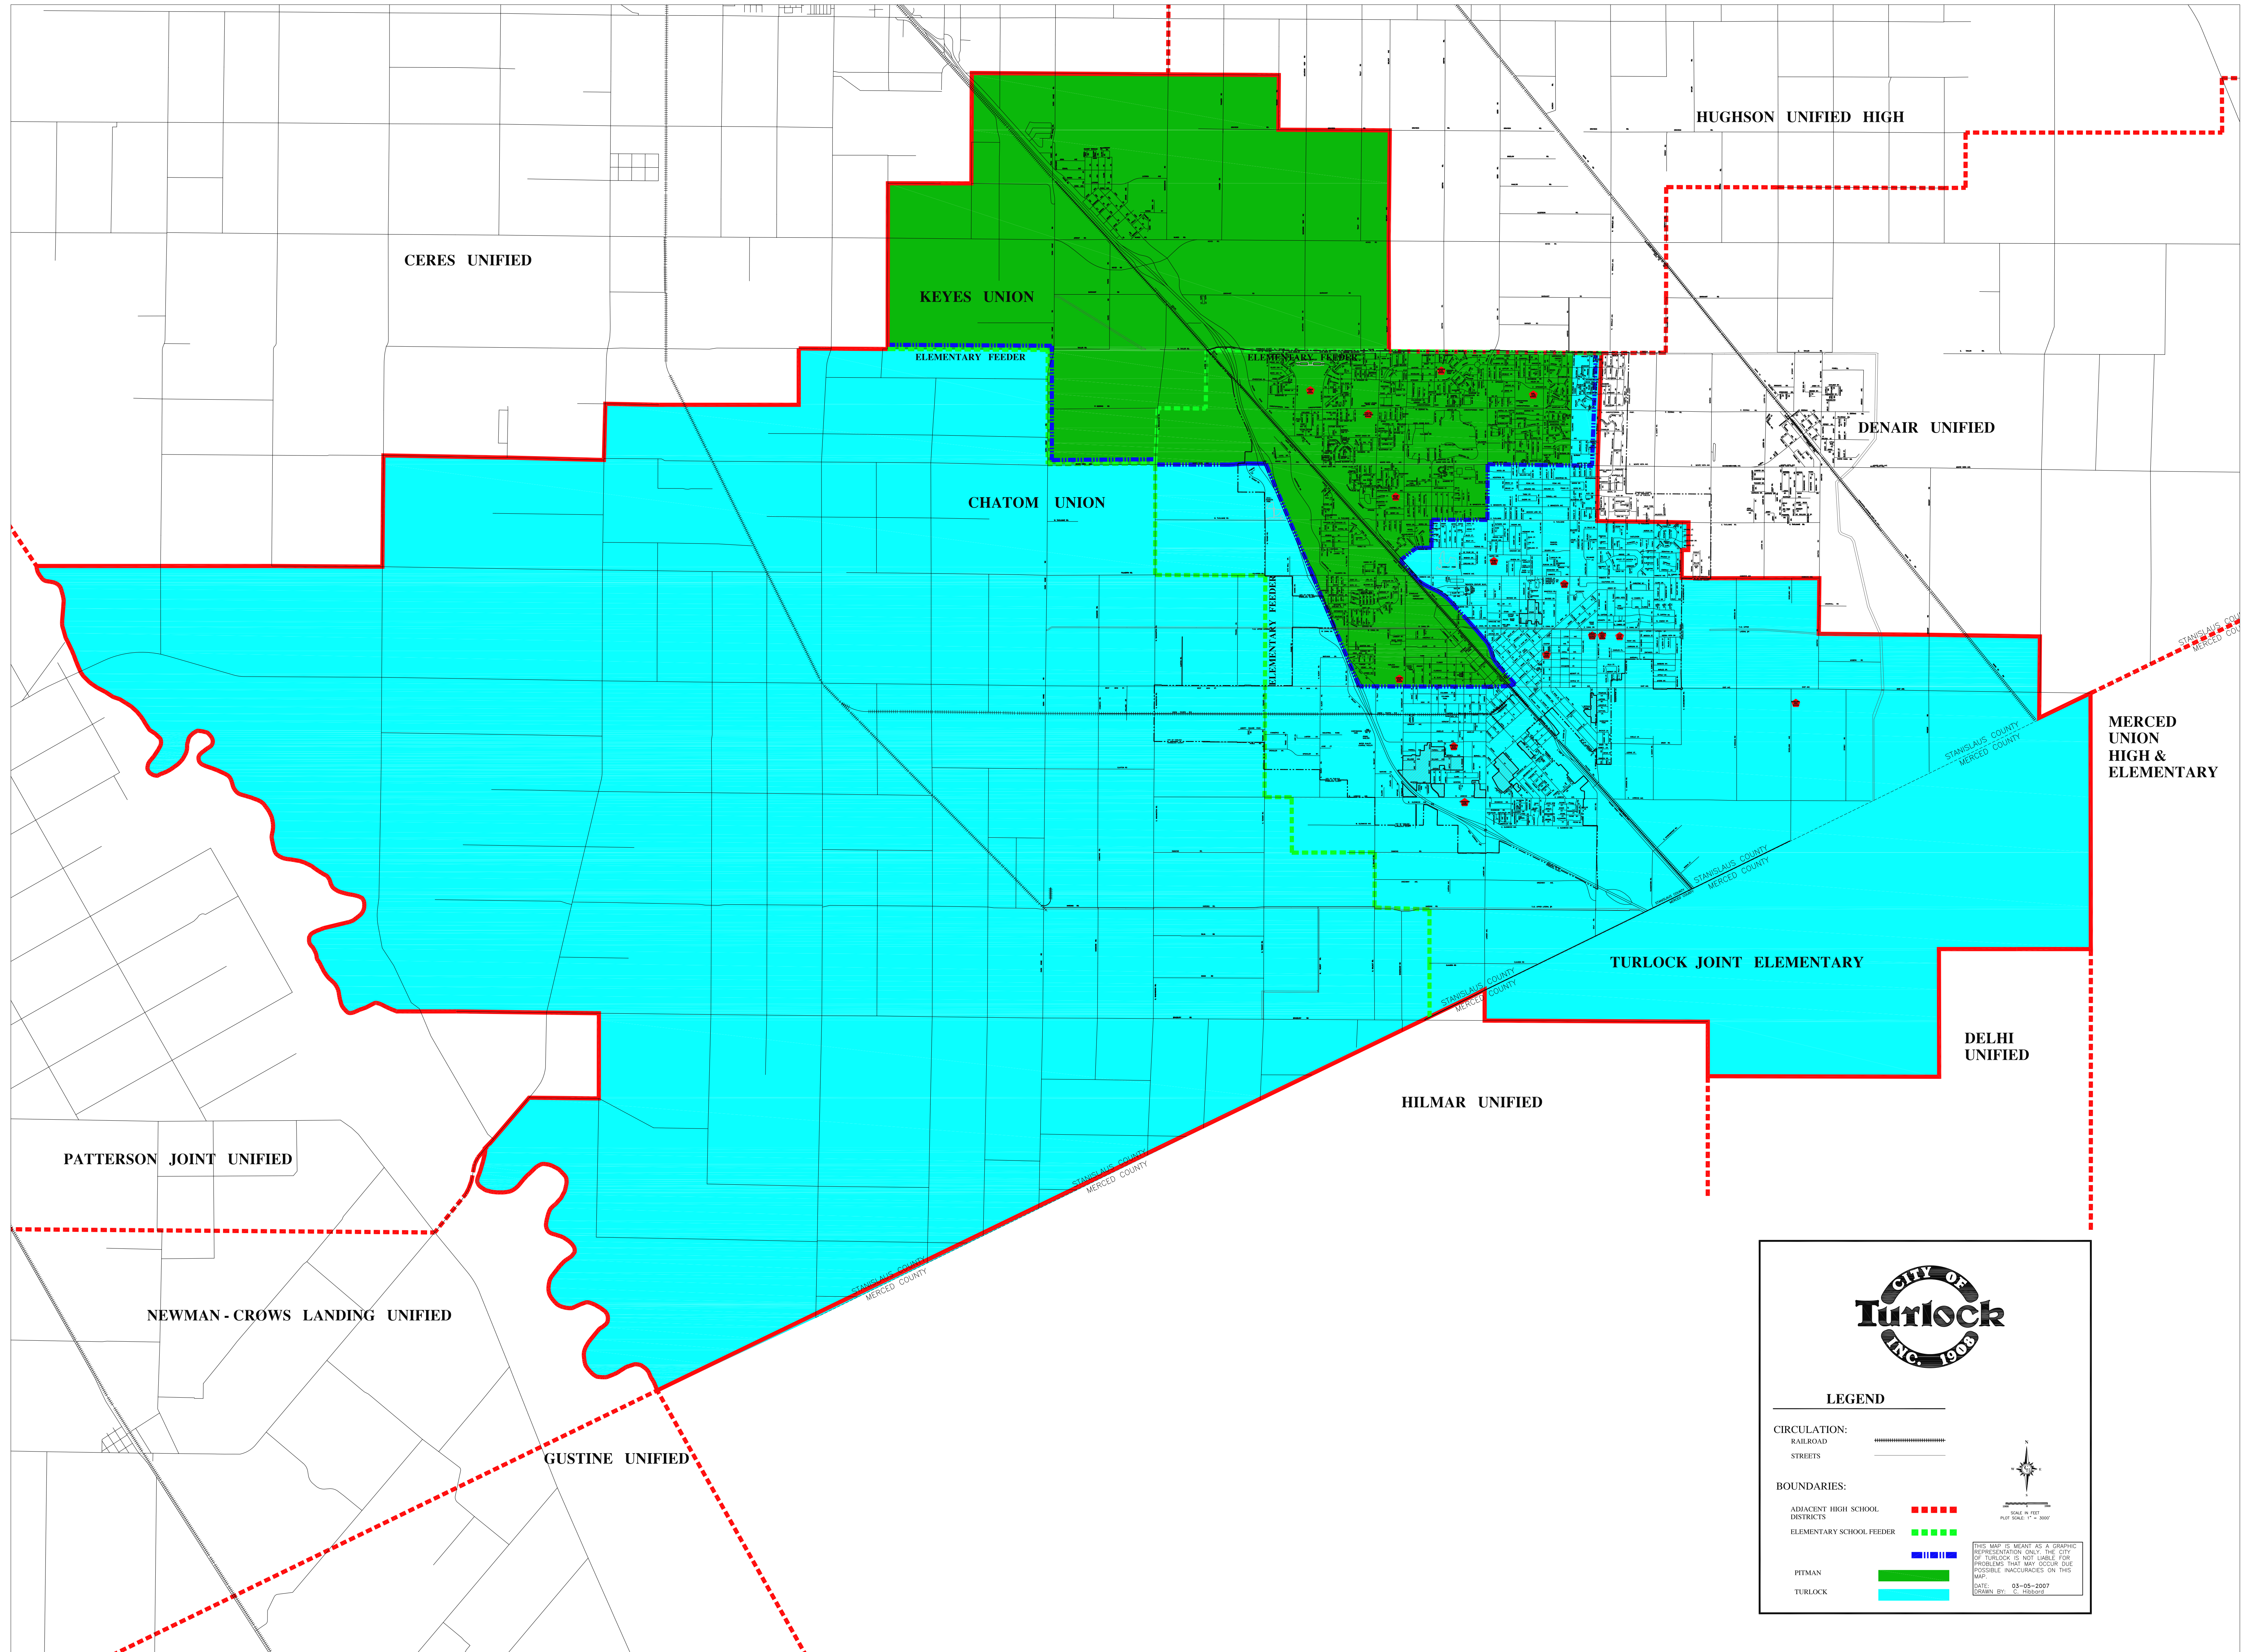

TURLOCK JOINT UNION HIGH SCHOOL DISTRICT BOUNDARY

LEGEND

CIRCULATION:
 RAILROAD: [Symbol]
 STREETS: [Symbol]

BOUNDARIES:
 ADJACENT HIGH SCHOOL DISTRICTS: [Red dashed line]
 ELEMENTARY SCHOOL FEEDER: [Green dashed line]

PITMAN: [Green box]
TURLOCK: [Cyan box]

THIS MAP IS MEANT AS A GRAPHIC REPRESENTATION ONLY. THE CITY OF TURLOCK IS NOT LIABLE FOR POSSIBLE INACCURACIES ON THIS MAP.
 DATE: 03-05-2007
 DRAWN BY: C. HERRING

STANISLAUS COUNTY
MERCED COUNTY

STANISLAUS COUNTY
MERCED COUNTY

STANISLAUS COUNTY
MERCED COUNTY

STANISLAUS COUNTY
MERCED COUNTY

STANISLAUS COUNTY
MERCED COUNTY

STANISLAUS COUNTY
MERCED COUNTY