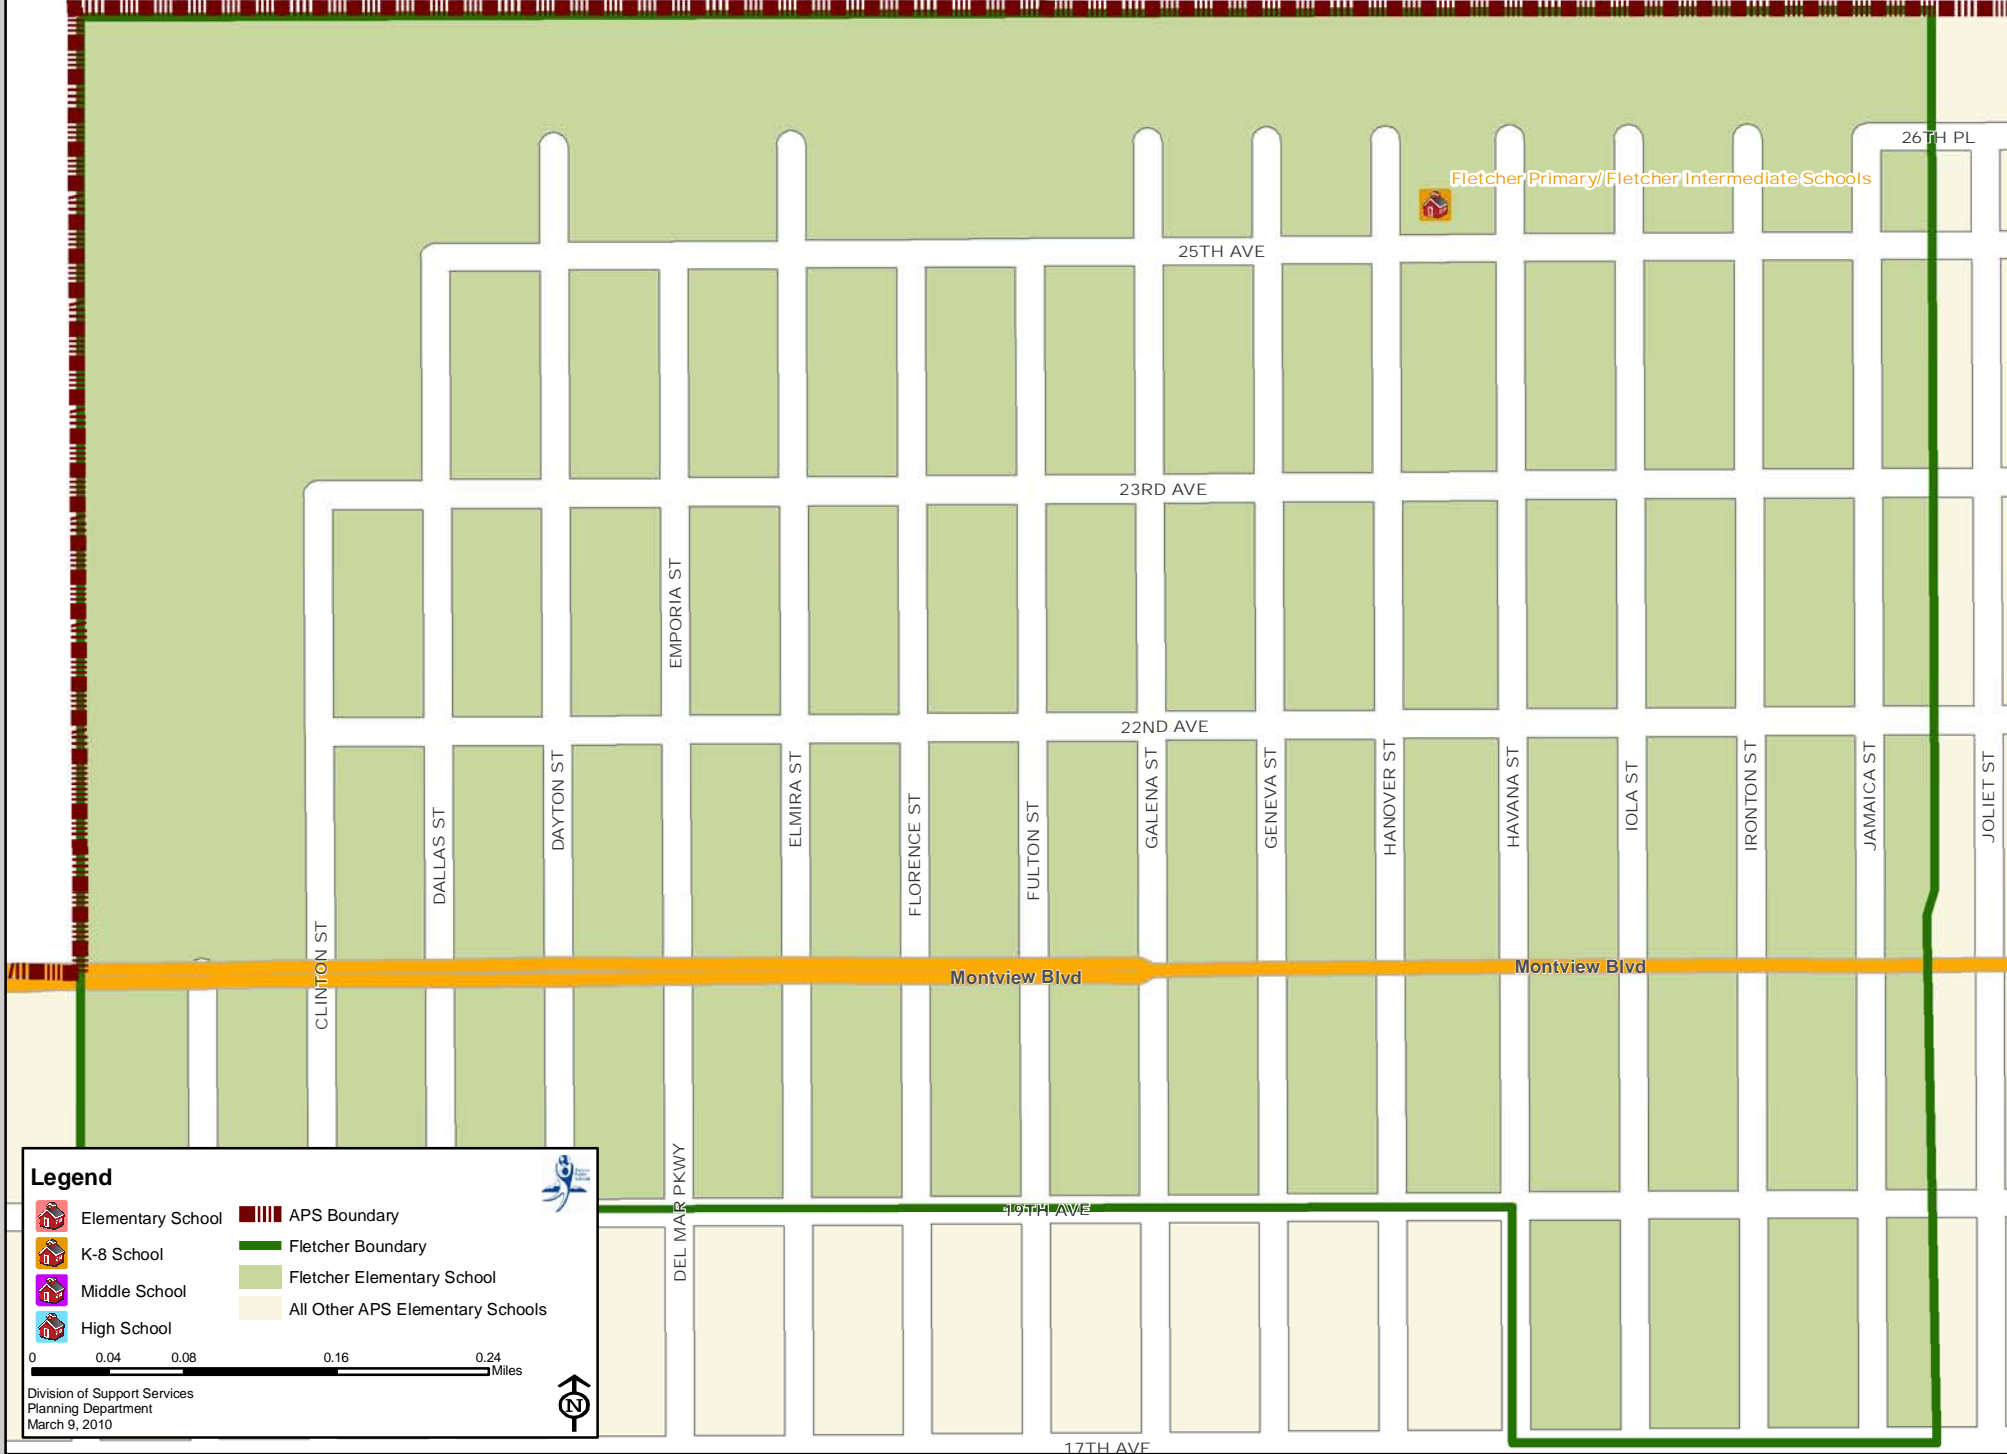

Fletcher Primary School/ Fletcher Intermediate School of Science and Technology (Grades 4 & 5) Attendance Area

Legend

-  Elementary School
-  K-8 School
-  Middle School
-  High School
-  APS Boundary
-  Fletcher Boundary
-  Fletcher Elementary School
-  All Other APS Elementary Schools