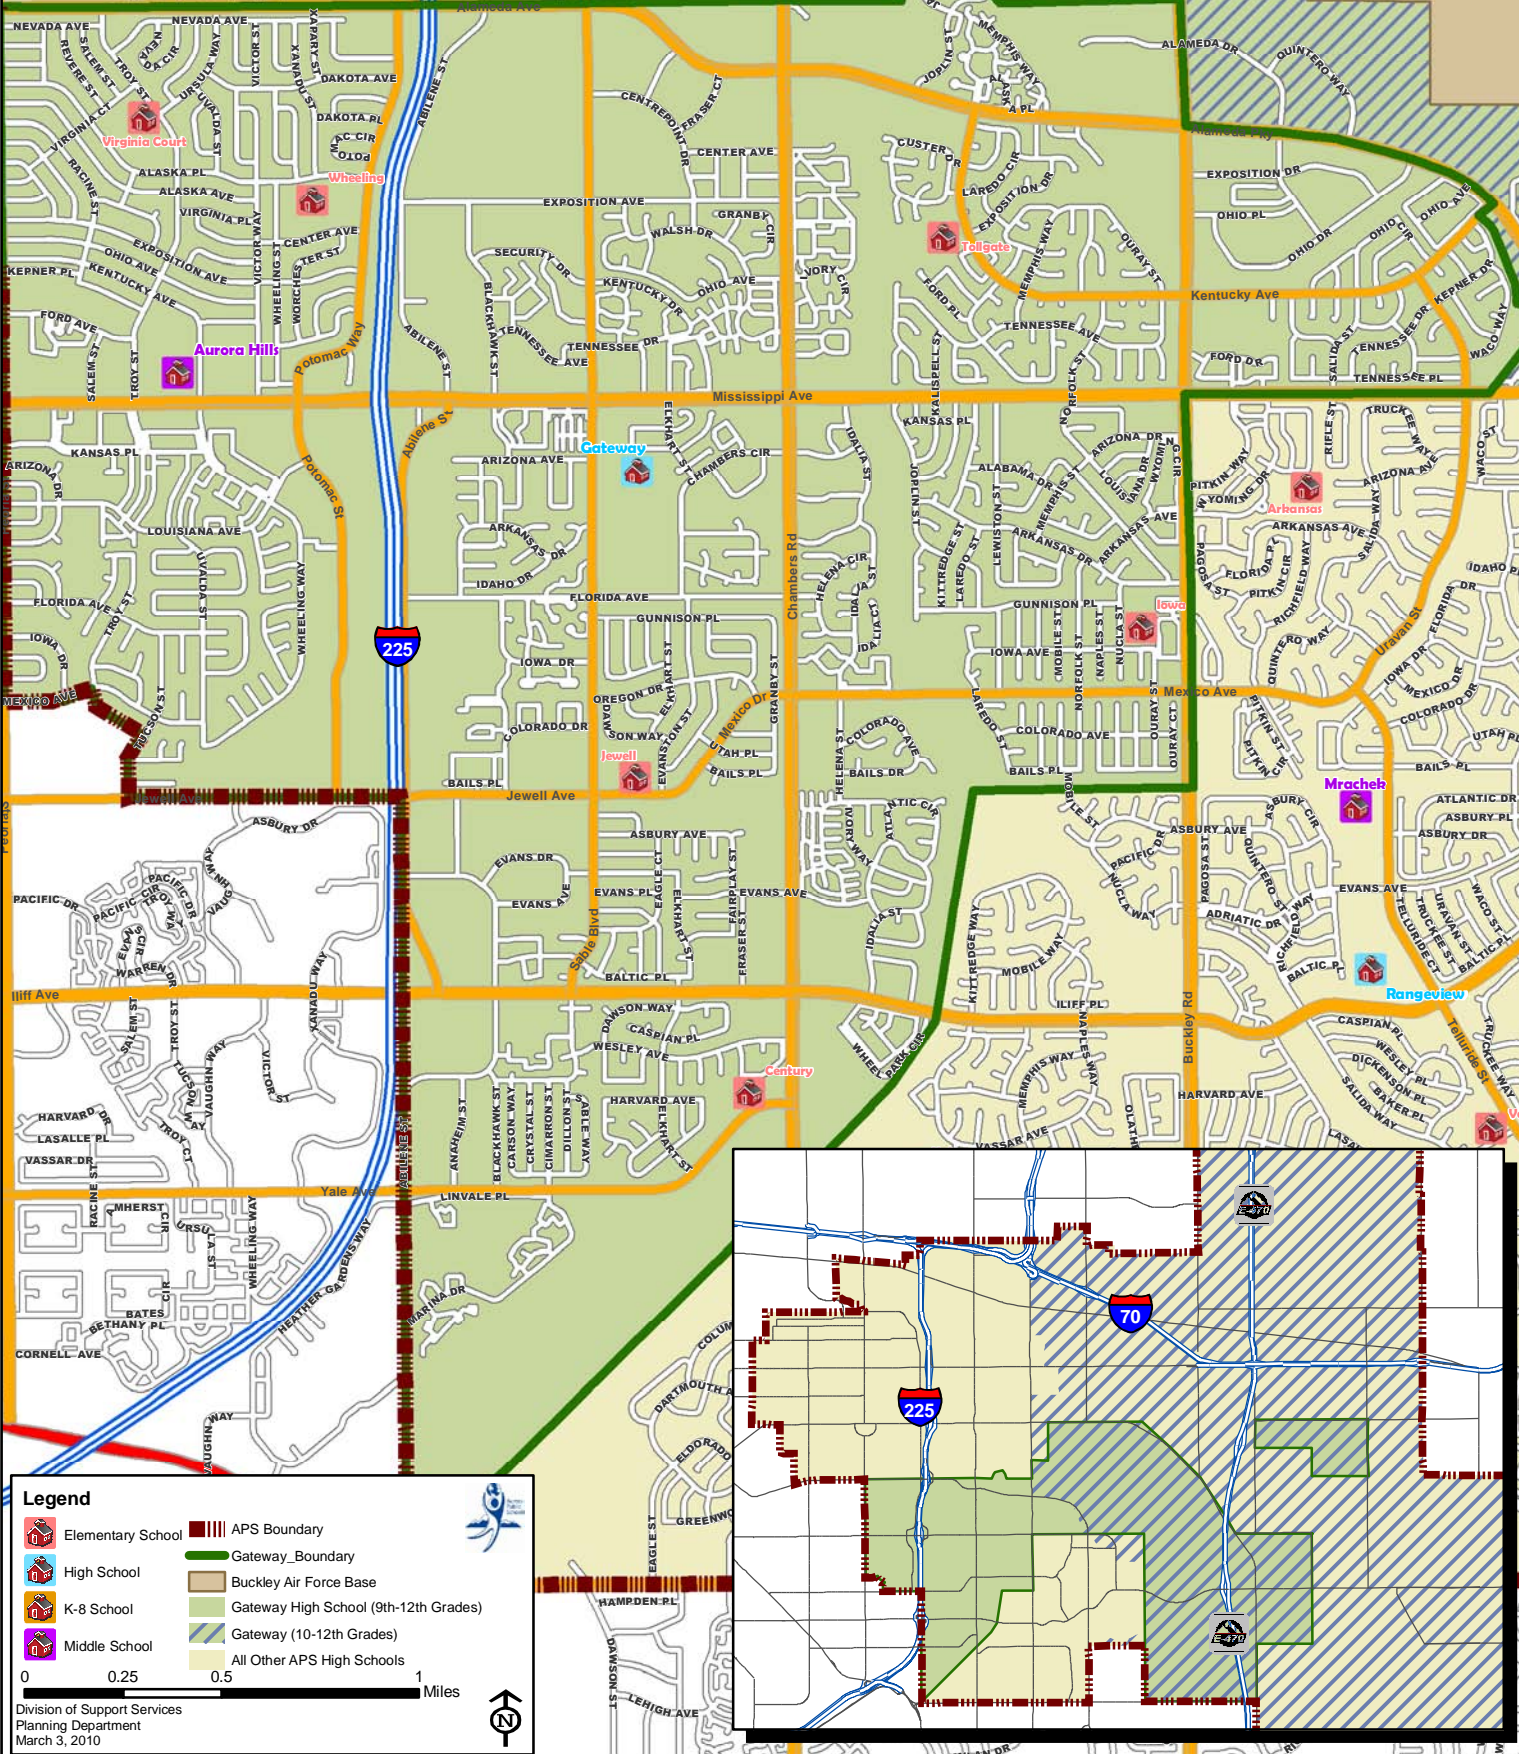

Gateway High School Attendance Area

Gateway's attendance area will change for the 2010-11 school year. The blue lines represent the new Vista PEAK Preparatory Campus attendance area. For the 2010-11 school year 10th grade through 12th grade students living within the Vista PEAK Preparatory Campus attendance area that lived in Gateway's 2009-10 attendance area will attend Gateway High School and not the VISTA Peak Preparatory Campus in 2010-11.

Legend

- Elementary School
- High School
- K-8 School
- Middle School
- APS Boundary
- Gateway_Boundary
- Buckle Air Force Base
- Gateway High School (9th-12th Grades)
- Gateway (10-12th Grades)
- All Other APS High Schools

0 0.25 0.5 1 Miles

Division of Support Services
Planning Department
March 3, 2010