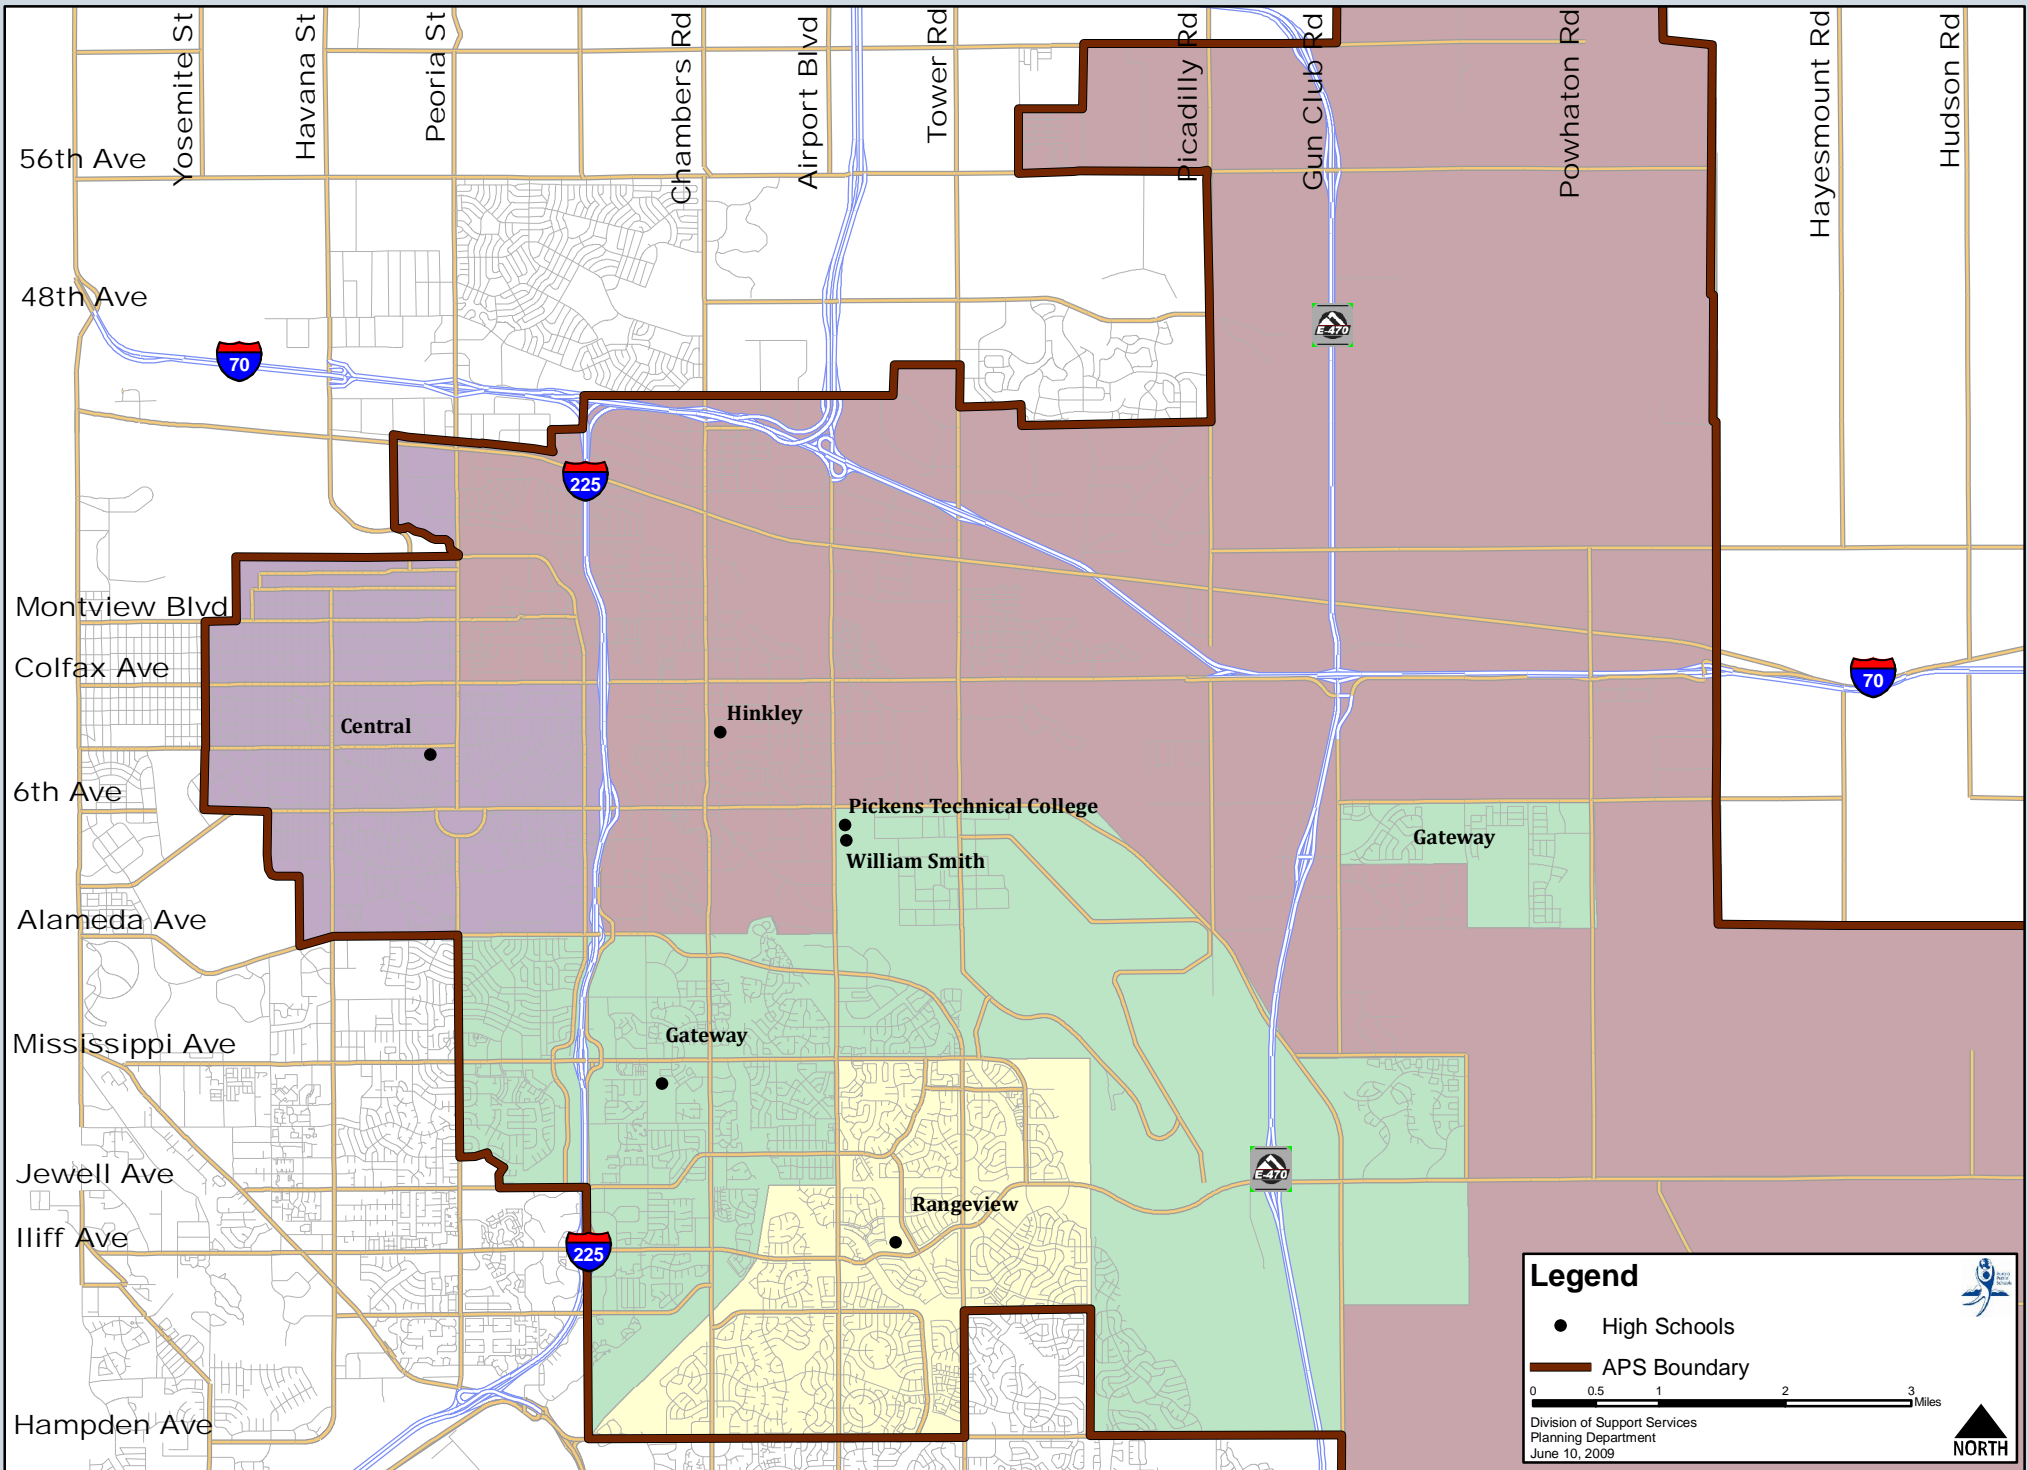

Aurora Public Schools 2009-10 High School Attendance Areas

Legend

- High Schools
- APS Boundary

0 0.5 1 2 3 Miles

Division of Support Services
Planning Department
June 10, 2009