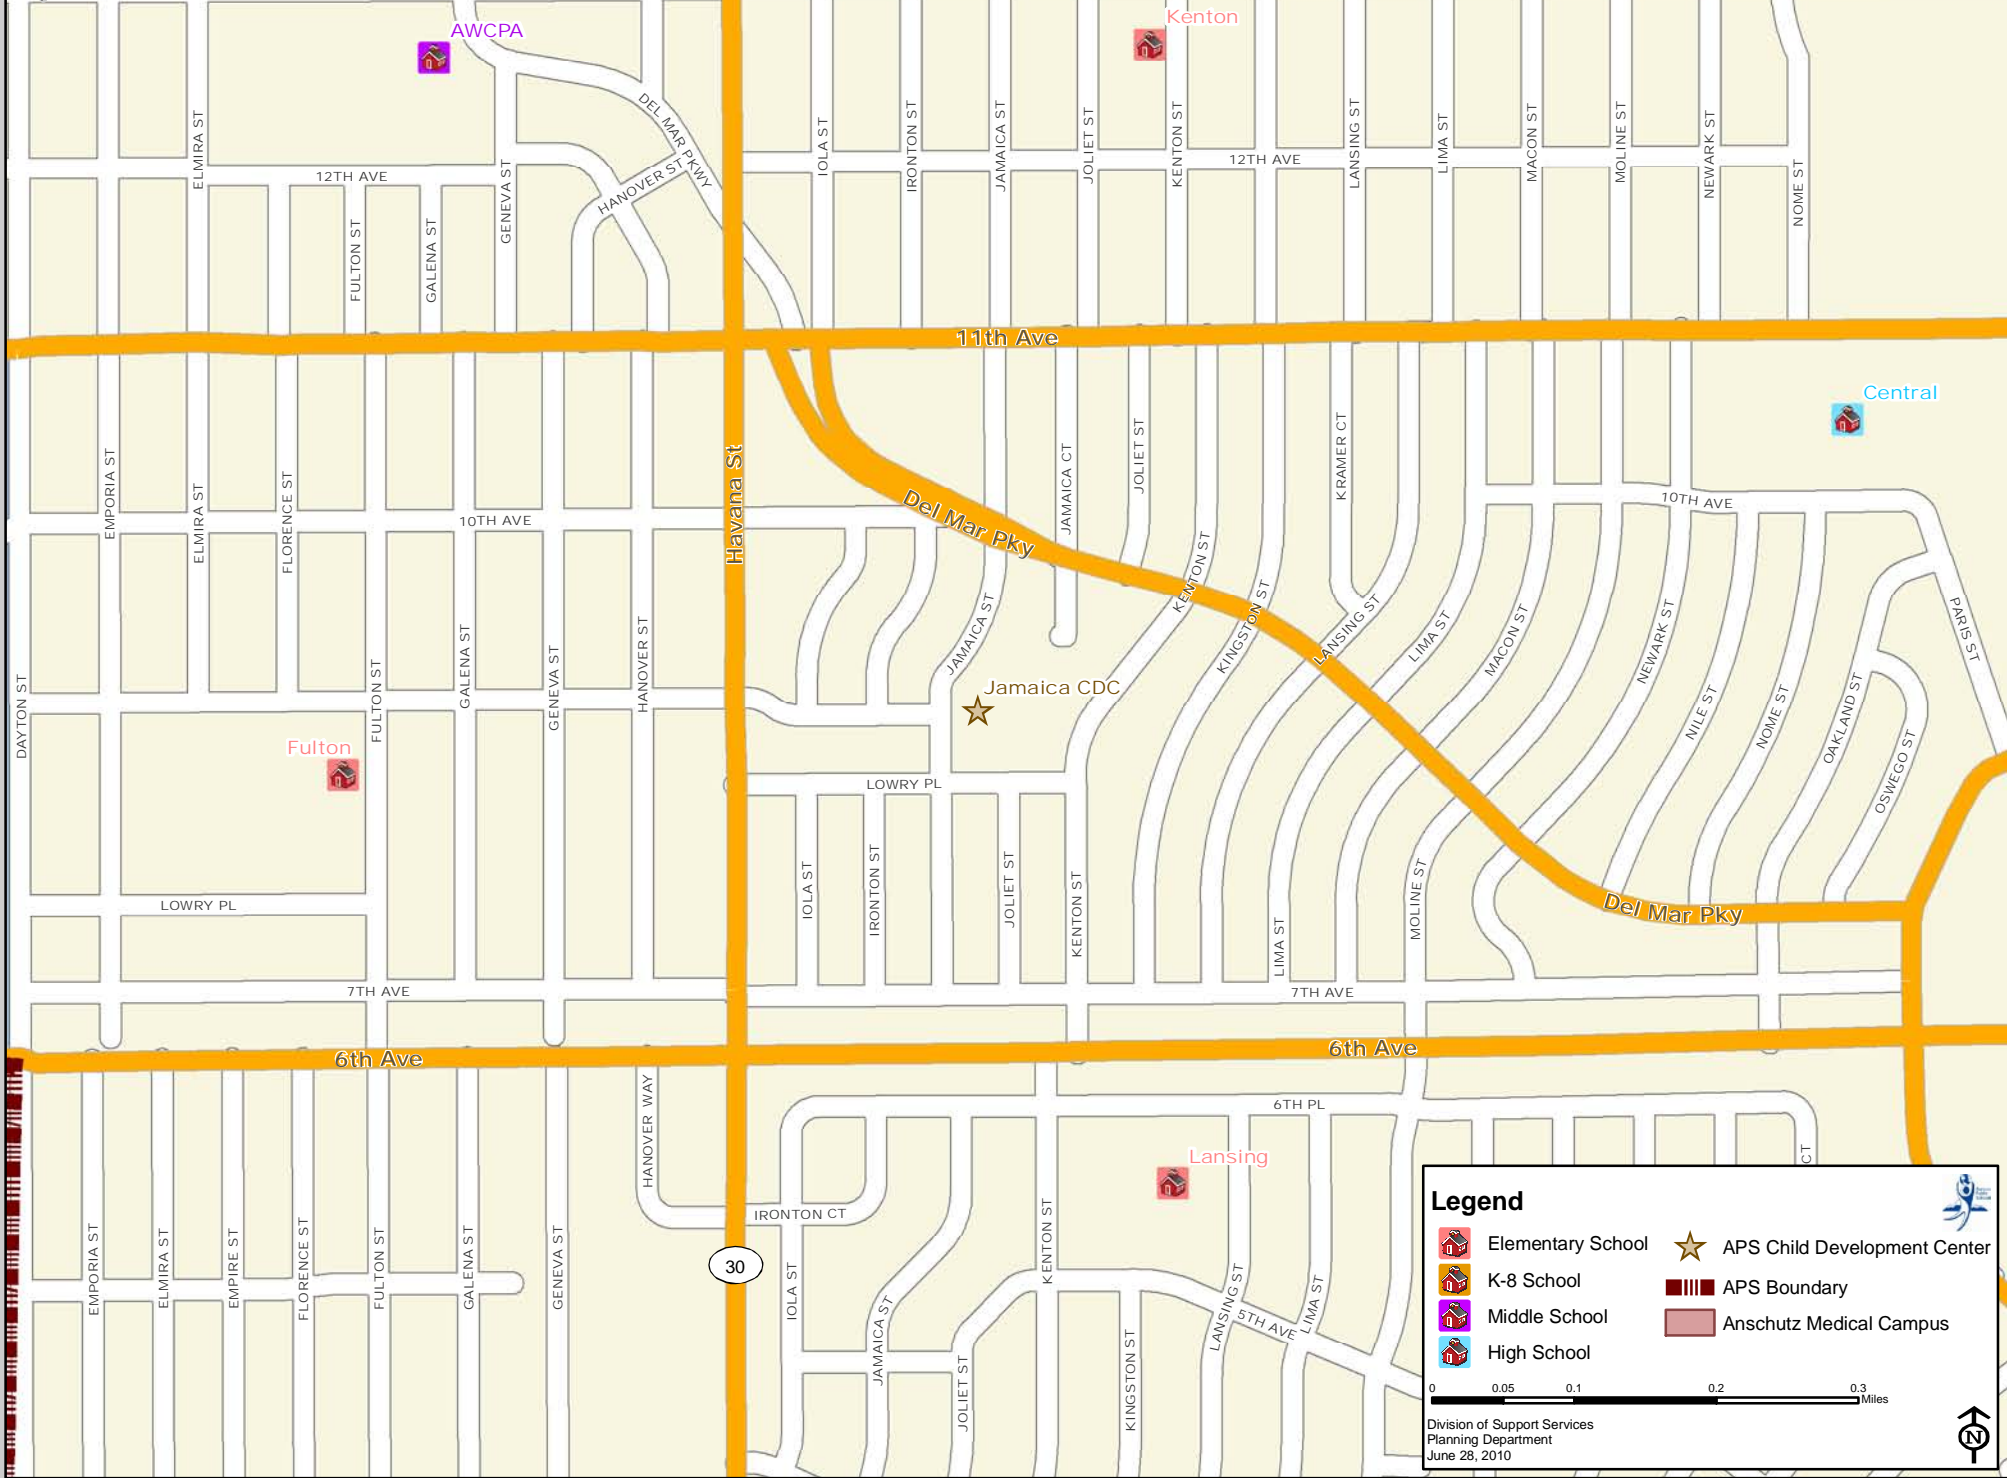

Jamaica CDC Location

Legend

- Elementary School
- K-8 School
- Middle School
- High School
- APS Child Development Center
- APS Boundary
- Anschutz Medical Campus

0 0.05 0.1 0.2 0.3 Miles

Division of Support Services
 Planning Department
 June 28, 2010