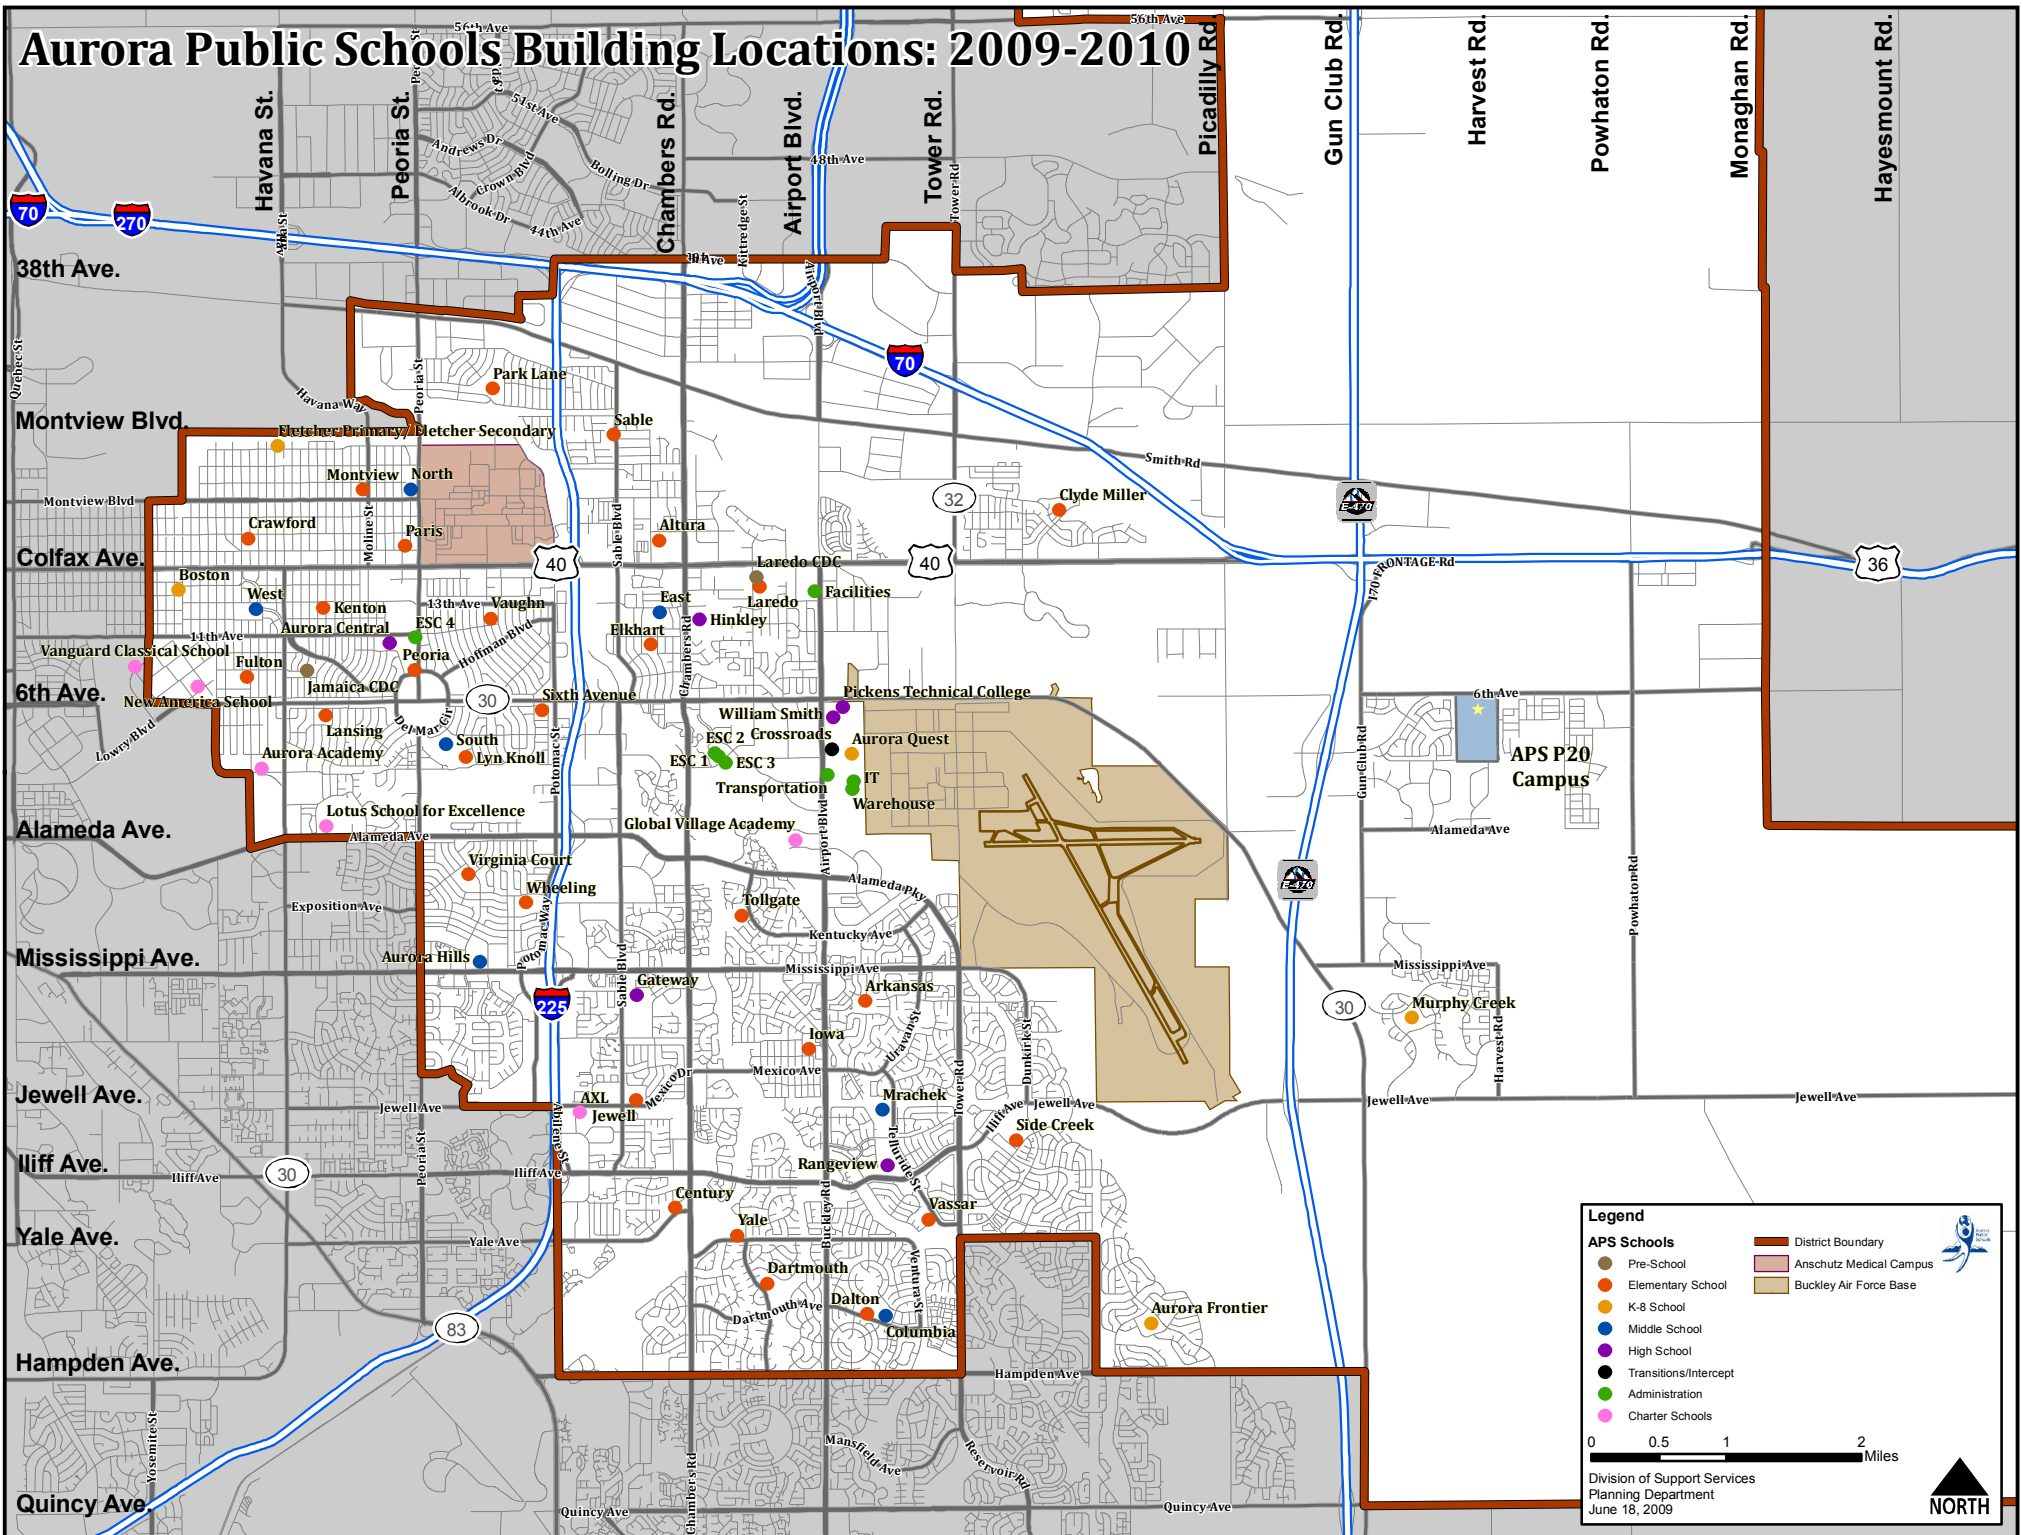

Aurora Public Schools Building Locations: 2009-2010

Legend

Pre-School	Elementary School	K-8 School	Middle School	High School	Transitions/Intercept	Administration	Charter Schools	District Boundary	Anschutz Medical Campus	Buckley Air Force Base
------------	-------------------	------------	---------------	-------------	-----------------------	----------------	-----------------	-------------------	-------------------------	------------------------

0 0.5 1 2 Miles

Division of Support Services
Planning Department
June 18, 2009

NORTH