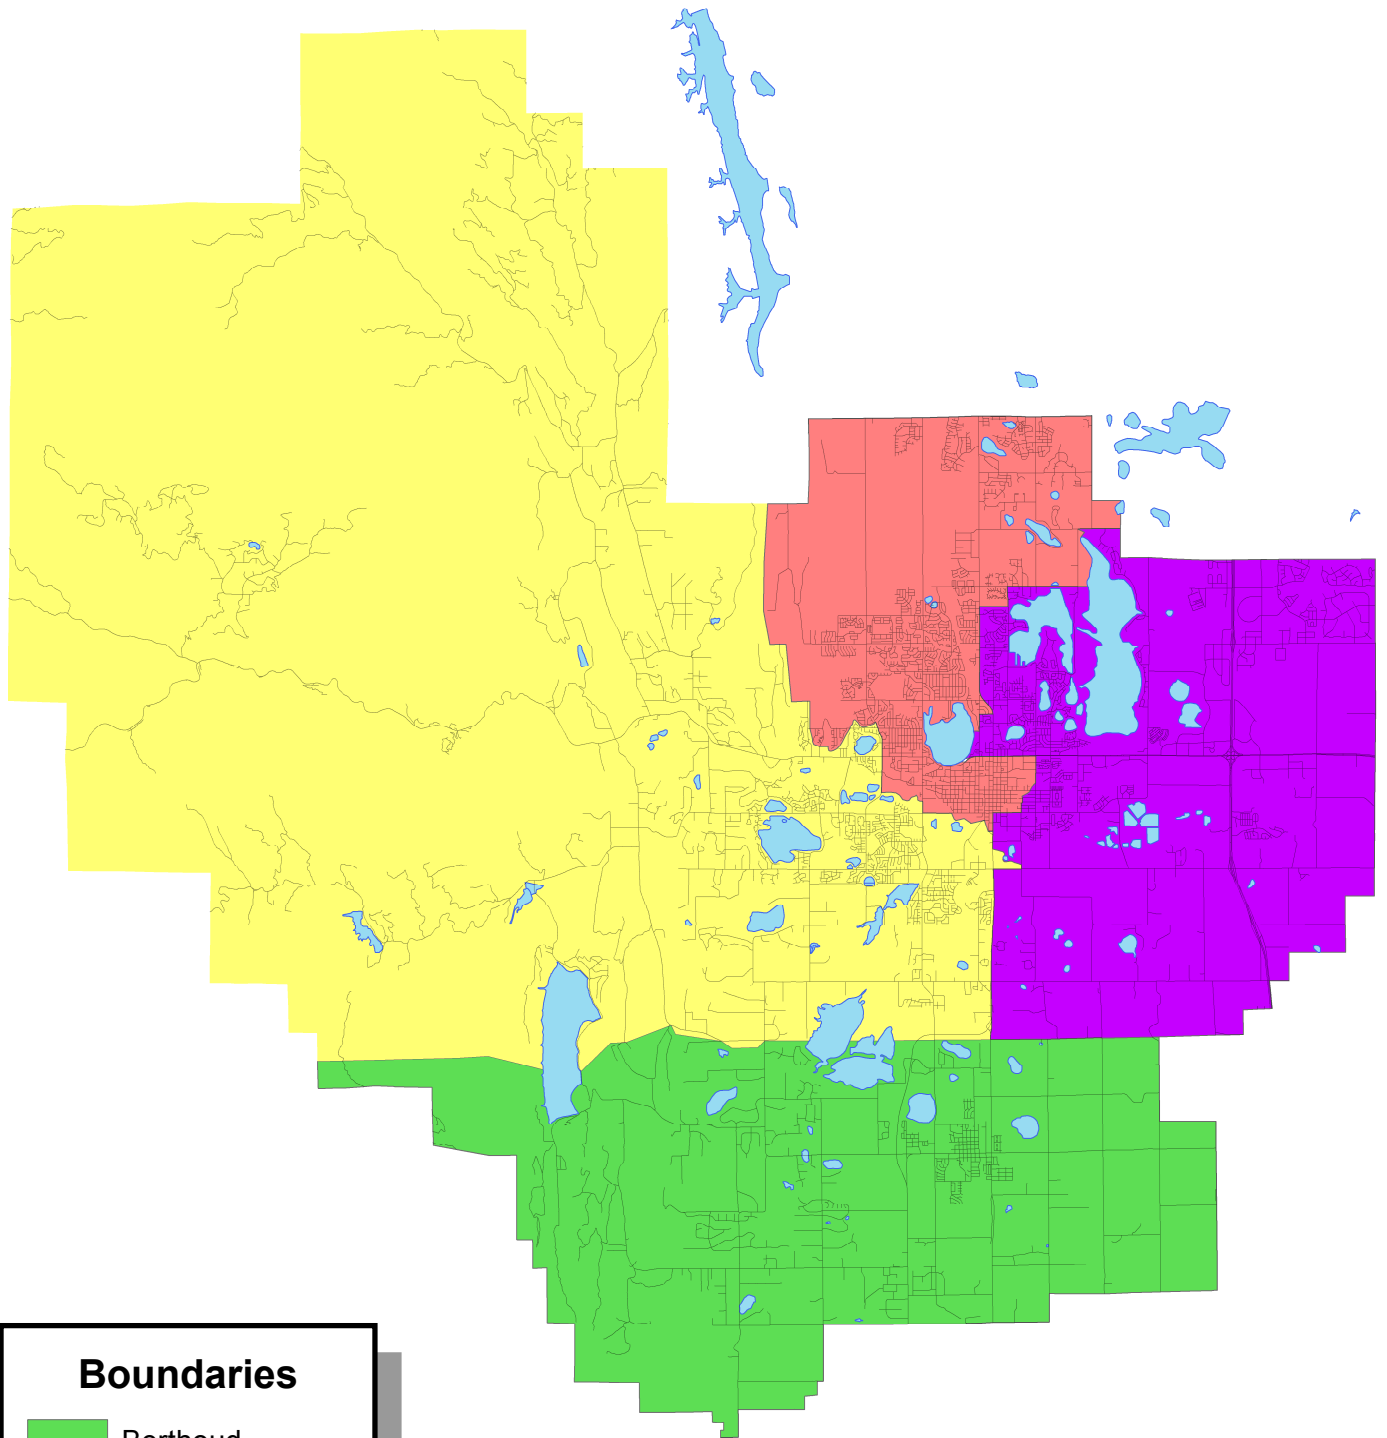

# Thompson R2-J School District High School Boundaries

**Boundaries**

-  Berthoud
-  Loveland
-  Mountain View
-  Thompson Valley