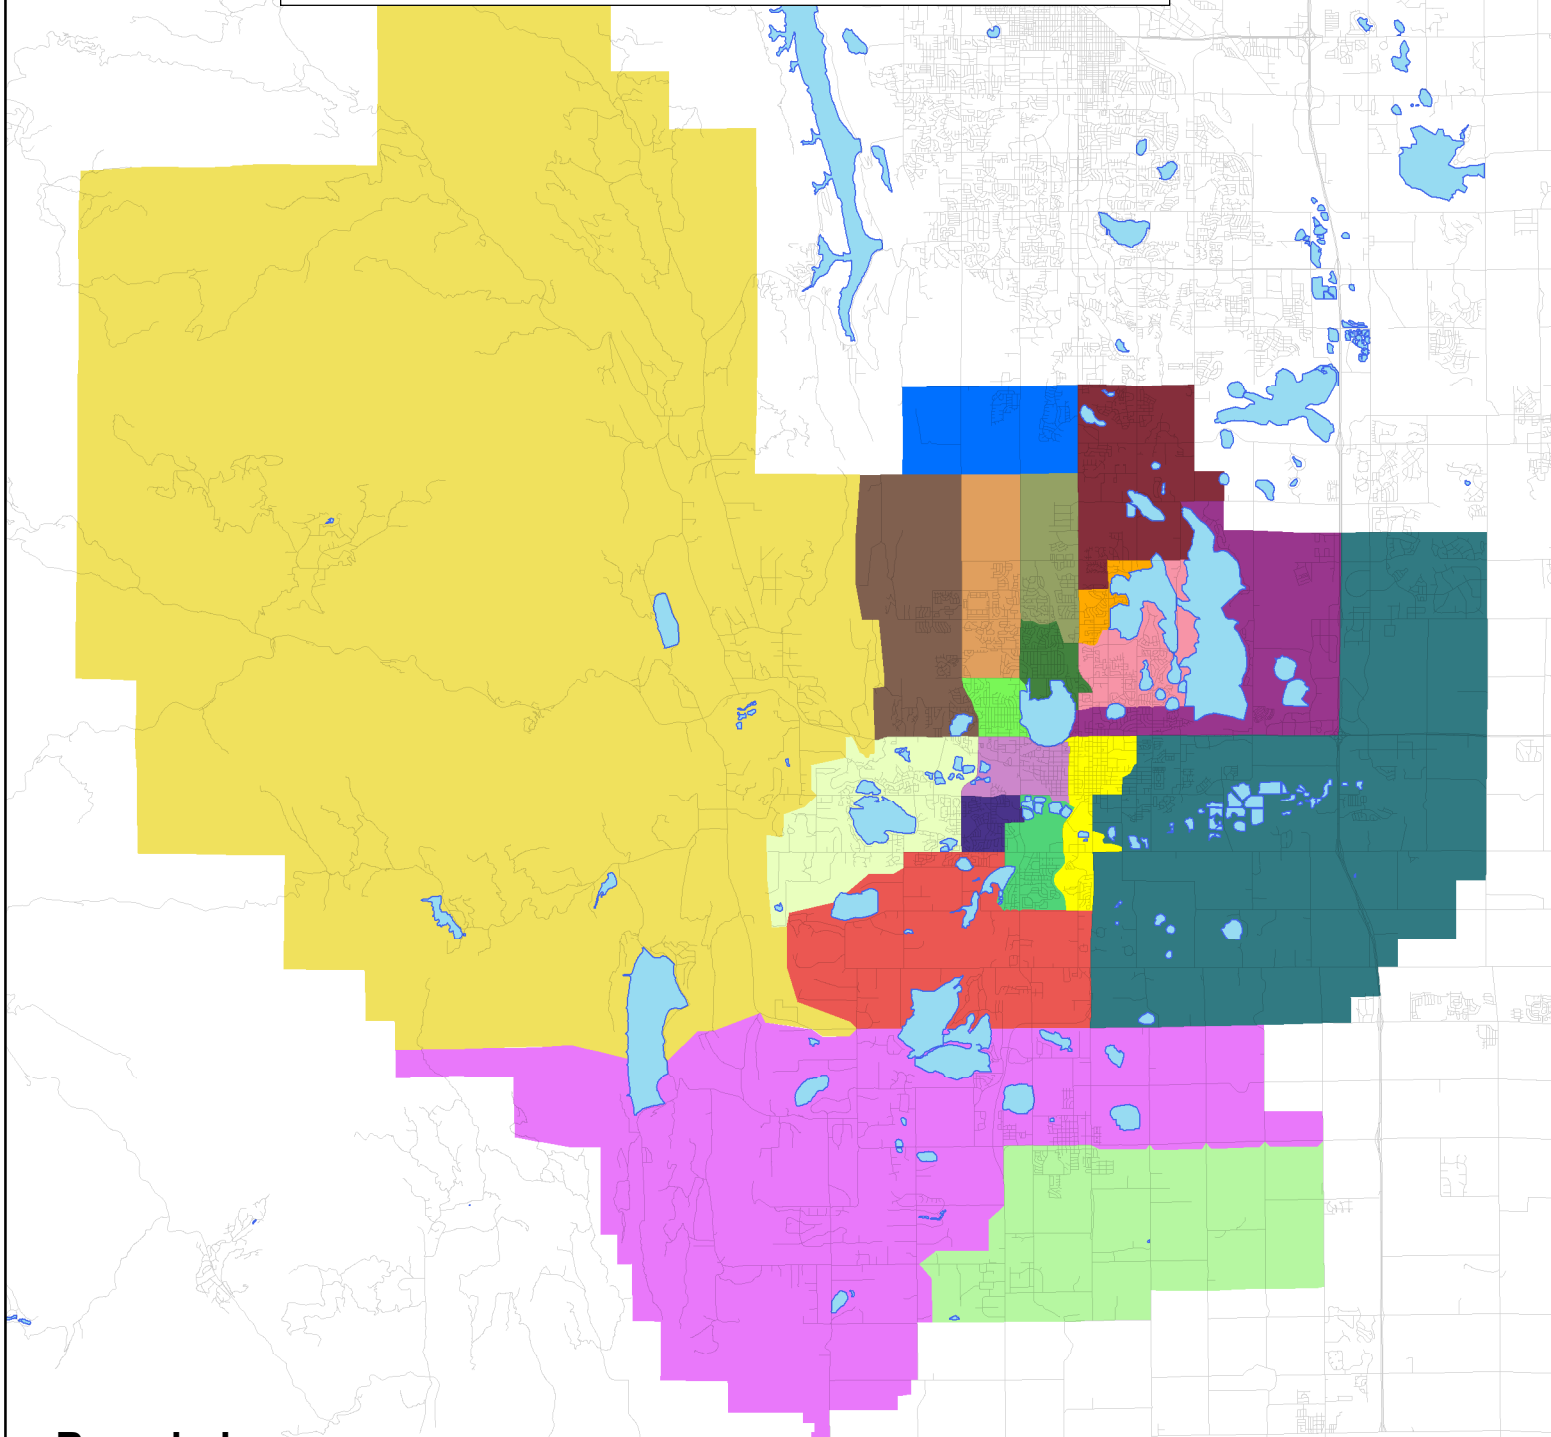

Thompson R2-J School District Elementary Boundaries

Boundaries

Elementary NAME

	B F Kitchen		Centennial		Lincoln		Stansberry
	Berthoud		Cottonwood		Mary Blair		Truscott
	Big Thompson		Coyote Ridge		Monroe		Van Buren
	Carrie Martin		Edmondson		Namaqua		Winona
			Garfield		Ponderosa		
			Ivy Stockwell		Sarah Milner		