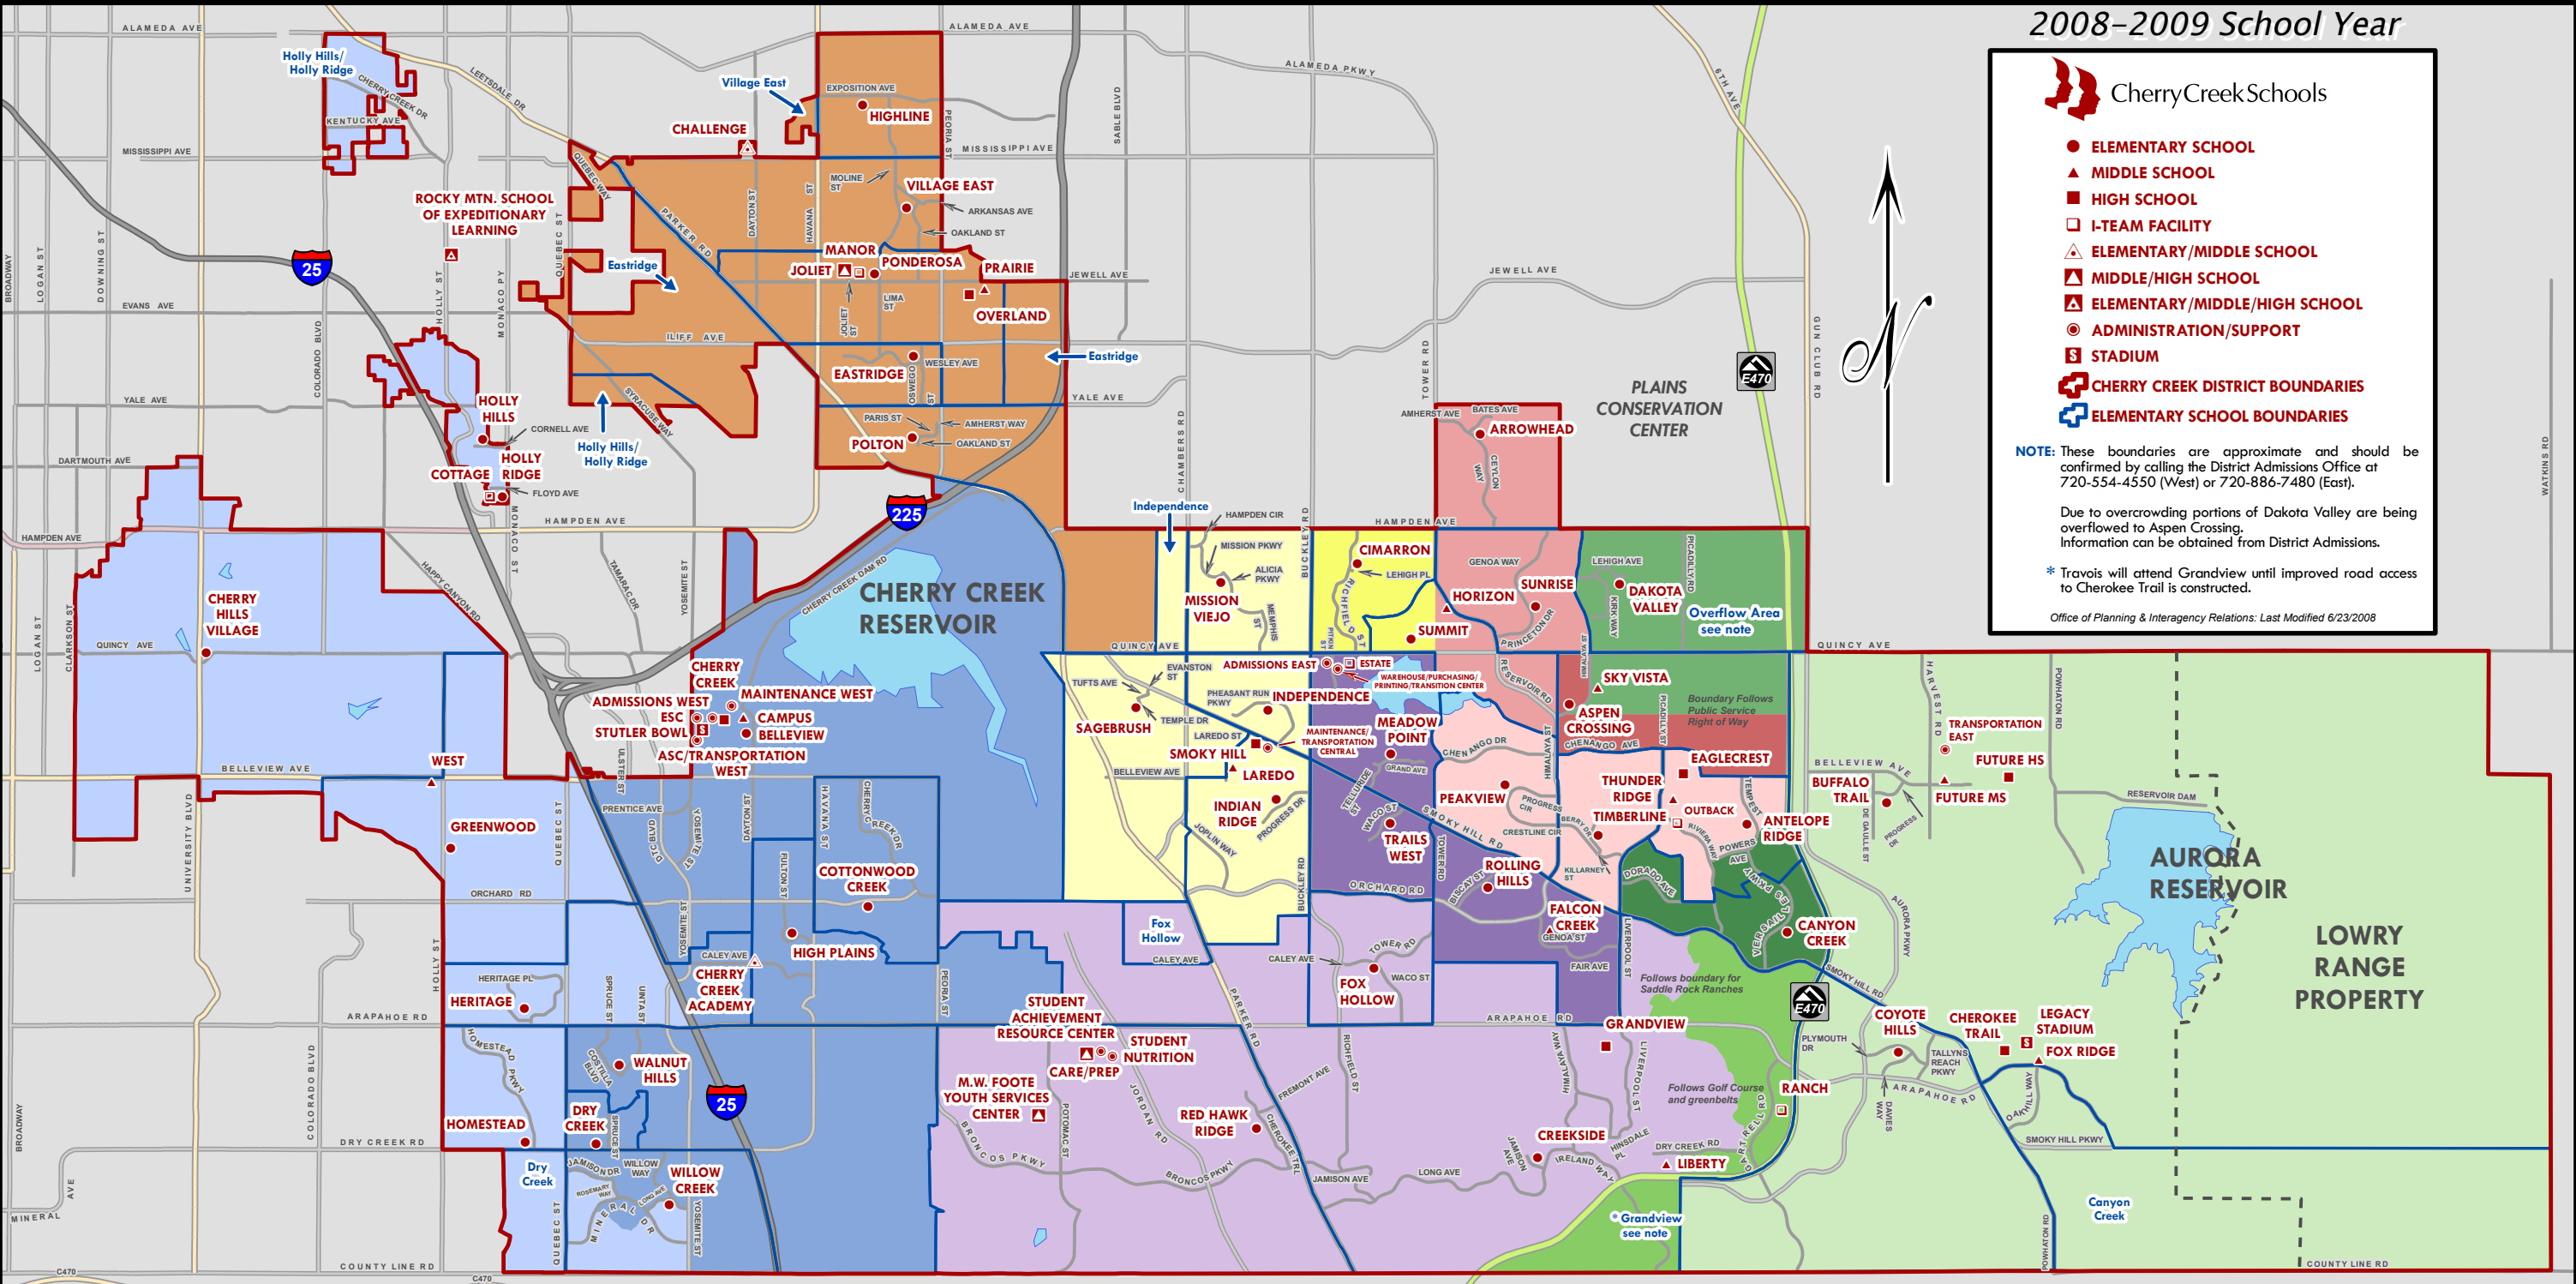

- ELEMENTARY SCHOOL
- ▲ MIDDLE SCHOOL
- HIGH SCHOOL
- I-TEAM FACILITY
- △ ELEMENTARY/MIDDLE SCHOOL
- ▲ MIDDLE/HIGH SCHOOL
- ▲ ELEMENTARY/MIDDLE/HIGH SCHOOL
- ◎ ADMINISTRATION/SUPPORT
- ⊠ STADIUM
- ⊞ CHERRY CREEK DISTRICT BOUNDARIES
- ⊞ ELEMENTARY SCHOOL BOUNDARIES

**NOTE:** These boundaries are approximate and should be confirmed by calling the District Admissions Office at 720-554-4550 (West) or 720-886-7480 (East).

Due to overcrowding portions of Dakota Valley are being overflowed to Aspen Crossing. Information can be obtained from District Admissions.

\* Travois will attend Grandview until improved road access to Cherokee Trail is constructed.

Office of Planning & Interagency Relations: Last Modified 6/23/2008

Cherokee Trail / Fox Ridge	Cherokee Trail / Sky Vista	Cherry Creek / Campus	Eaglecrest / Horizon	Eaglecrest / Thunder Ridge	Grandview / Liberty	Smoky Hill / Horizon
Cherokee Trail / Liberty	Cherokee Trail / Thunder Ridge	Cherry Creek / West	Eaglecrest / Sky Vista	Grandview / Falcon Creek	Overland / Prairie	Smoky Hill / Laredo