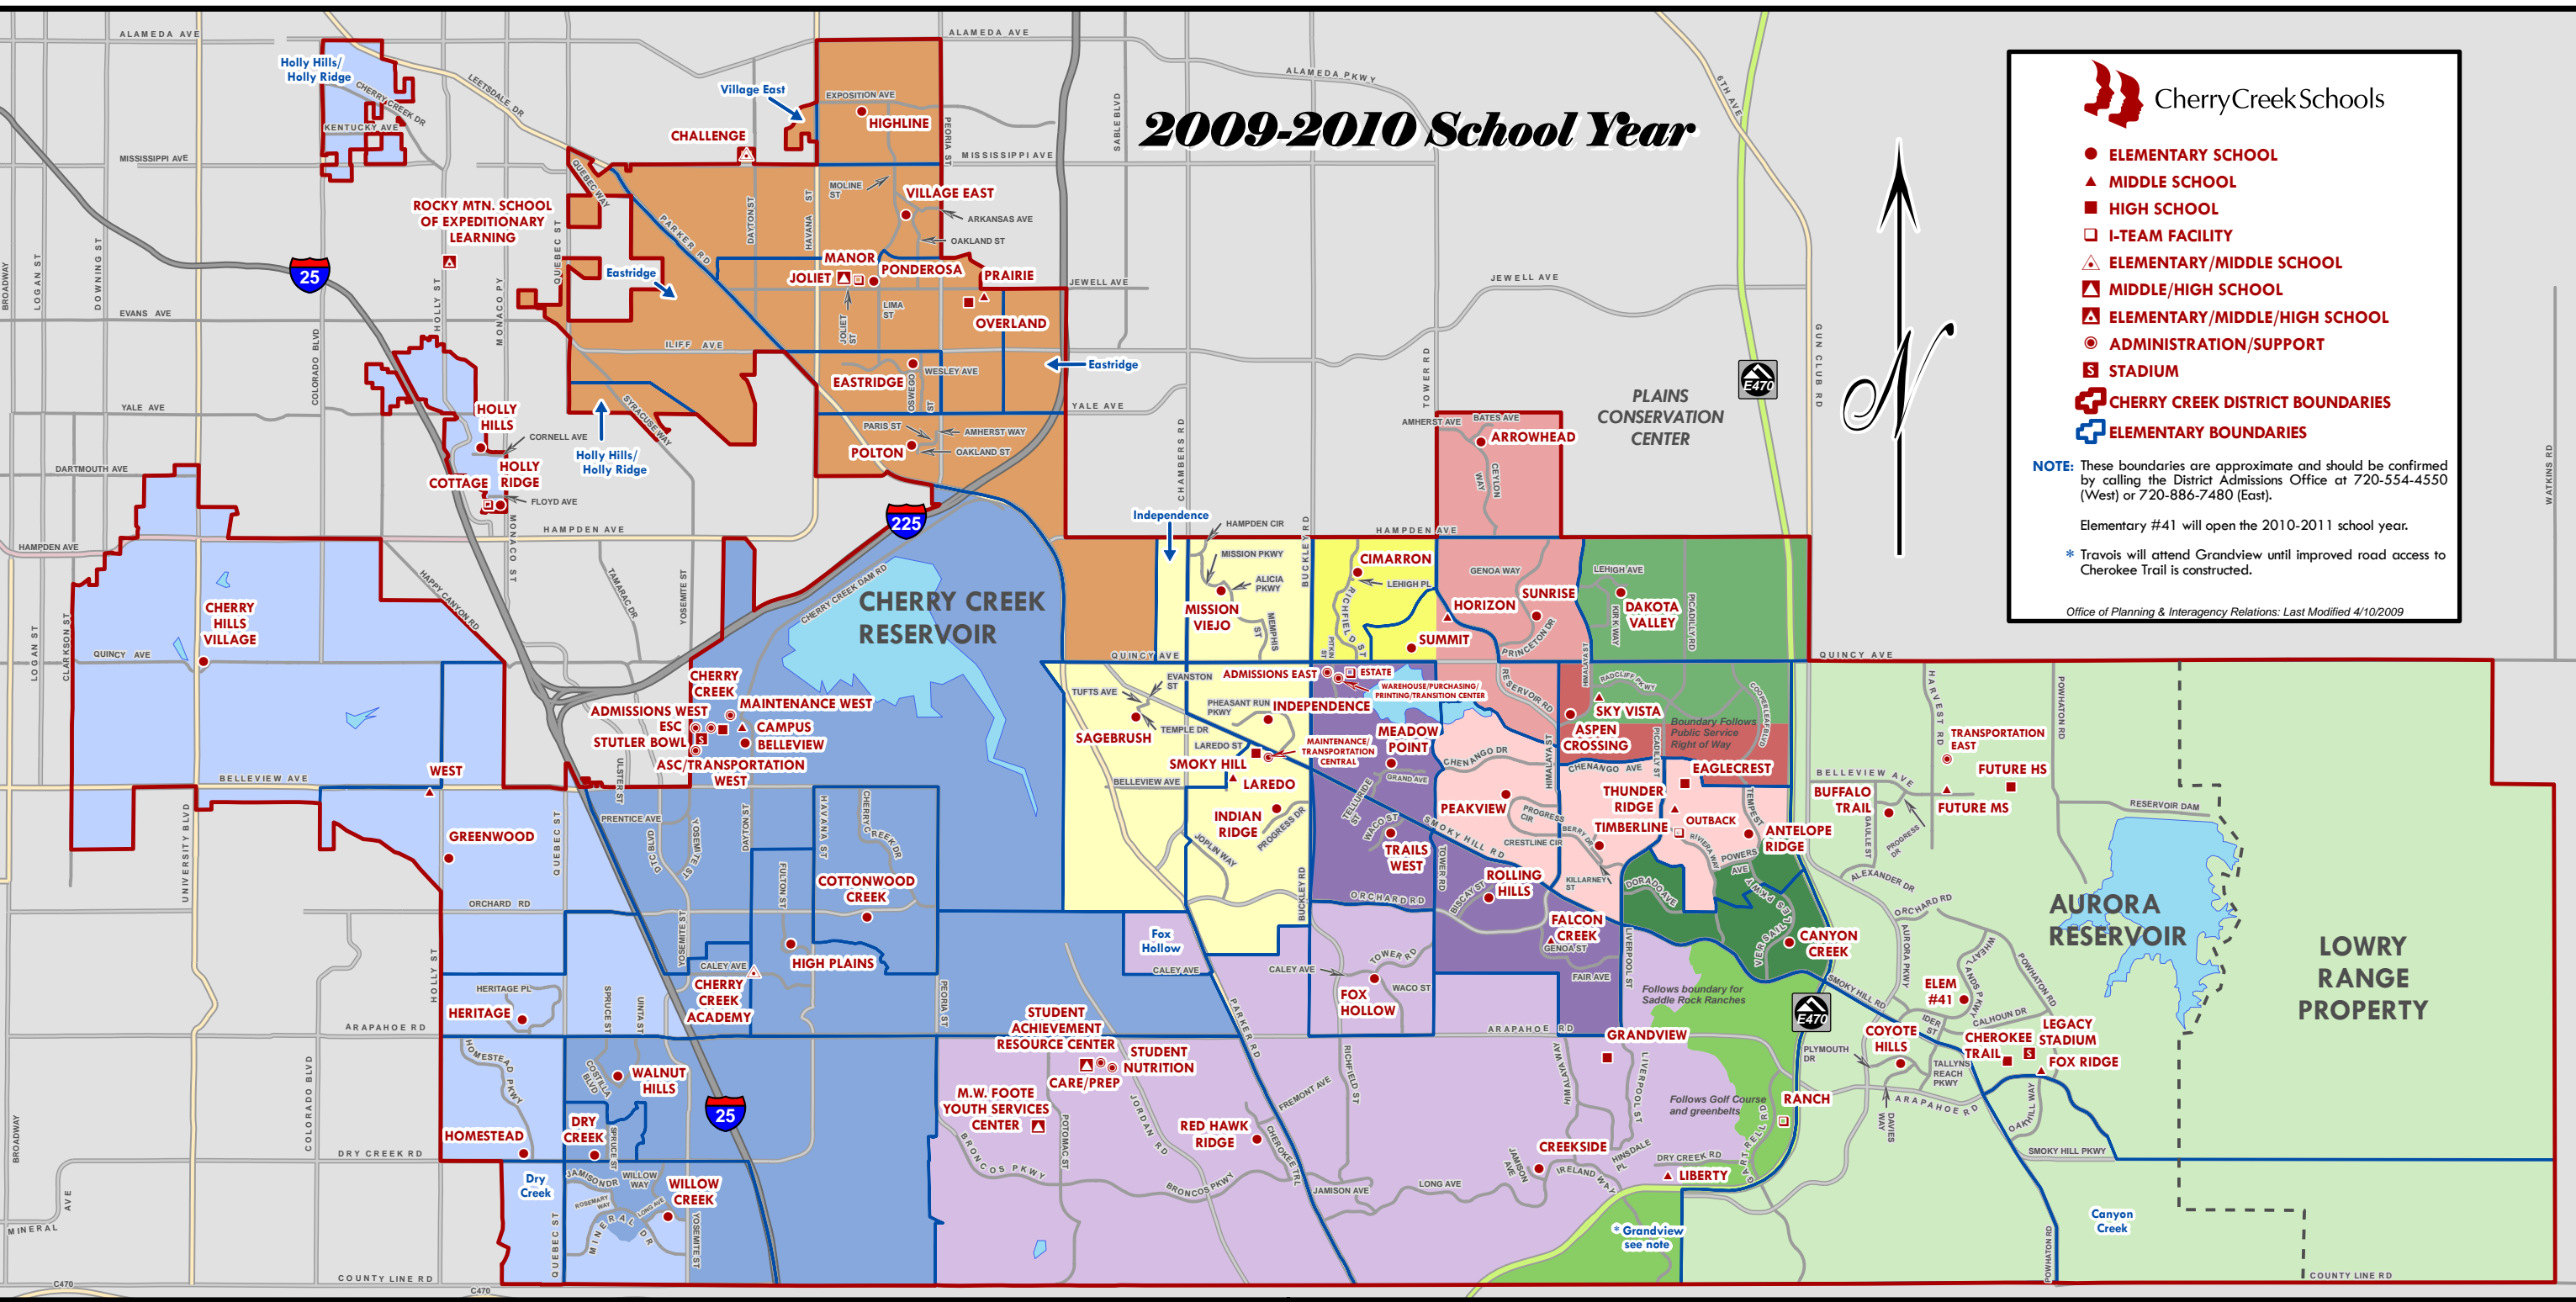

2009-2010 School Year

- ELEMENTARY SCHOOL
- ▲ MIDDLE SCHOOL
- HIGH SCHOOL
- I-TEAM FACILITY
- △ ELEMENTARY/MIDDLE SCHOOL
- △ MIDDLE/HIGH SCHOOL
- △ ELEMENTARY/MIDDLE/HIGH SCHOOL
- ADMINISTRATION/SUPPORT
- STADIUM
- CHERRY CREEK DISTRICT BOUNDARIES
- ELEMENTARY BOUNDARIES

NOTE: These boundaries are approximate and should be confirmed by calling the District Admissions Office at 720-554-4550 (West) or 720-886-7480 (East).

Elementary #41 will open the 2010-2011 school year.

* Travois will attend Grandview until improved road access to Cherokee Trail is constructed.

Office of Planning & Interagency Relations: Last Modified 4/10/2009

Cherokee Trail / Fox Ridge	Cherokee Trail / Sky Vista	Cherry Creek / Campus	Eaglecrest / Horizon	Eaglecrest / Thunder Ridge	Grandview / Liberty	Smoky Hill / Horizon
Cherokee Trail / Liberty	Cherokee Trail / Thunder Ridge	Cherry Creek / West	Eaglecrest / Sky Vista	Grandview / Falcon Creek	Overland / Prairie	Smoky Hill / Laredo