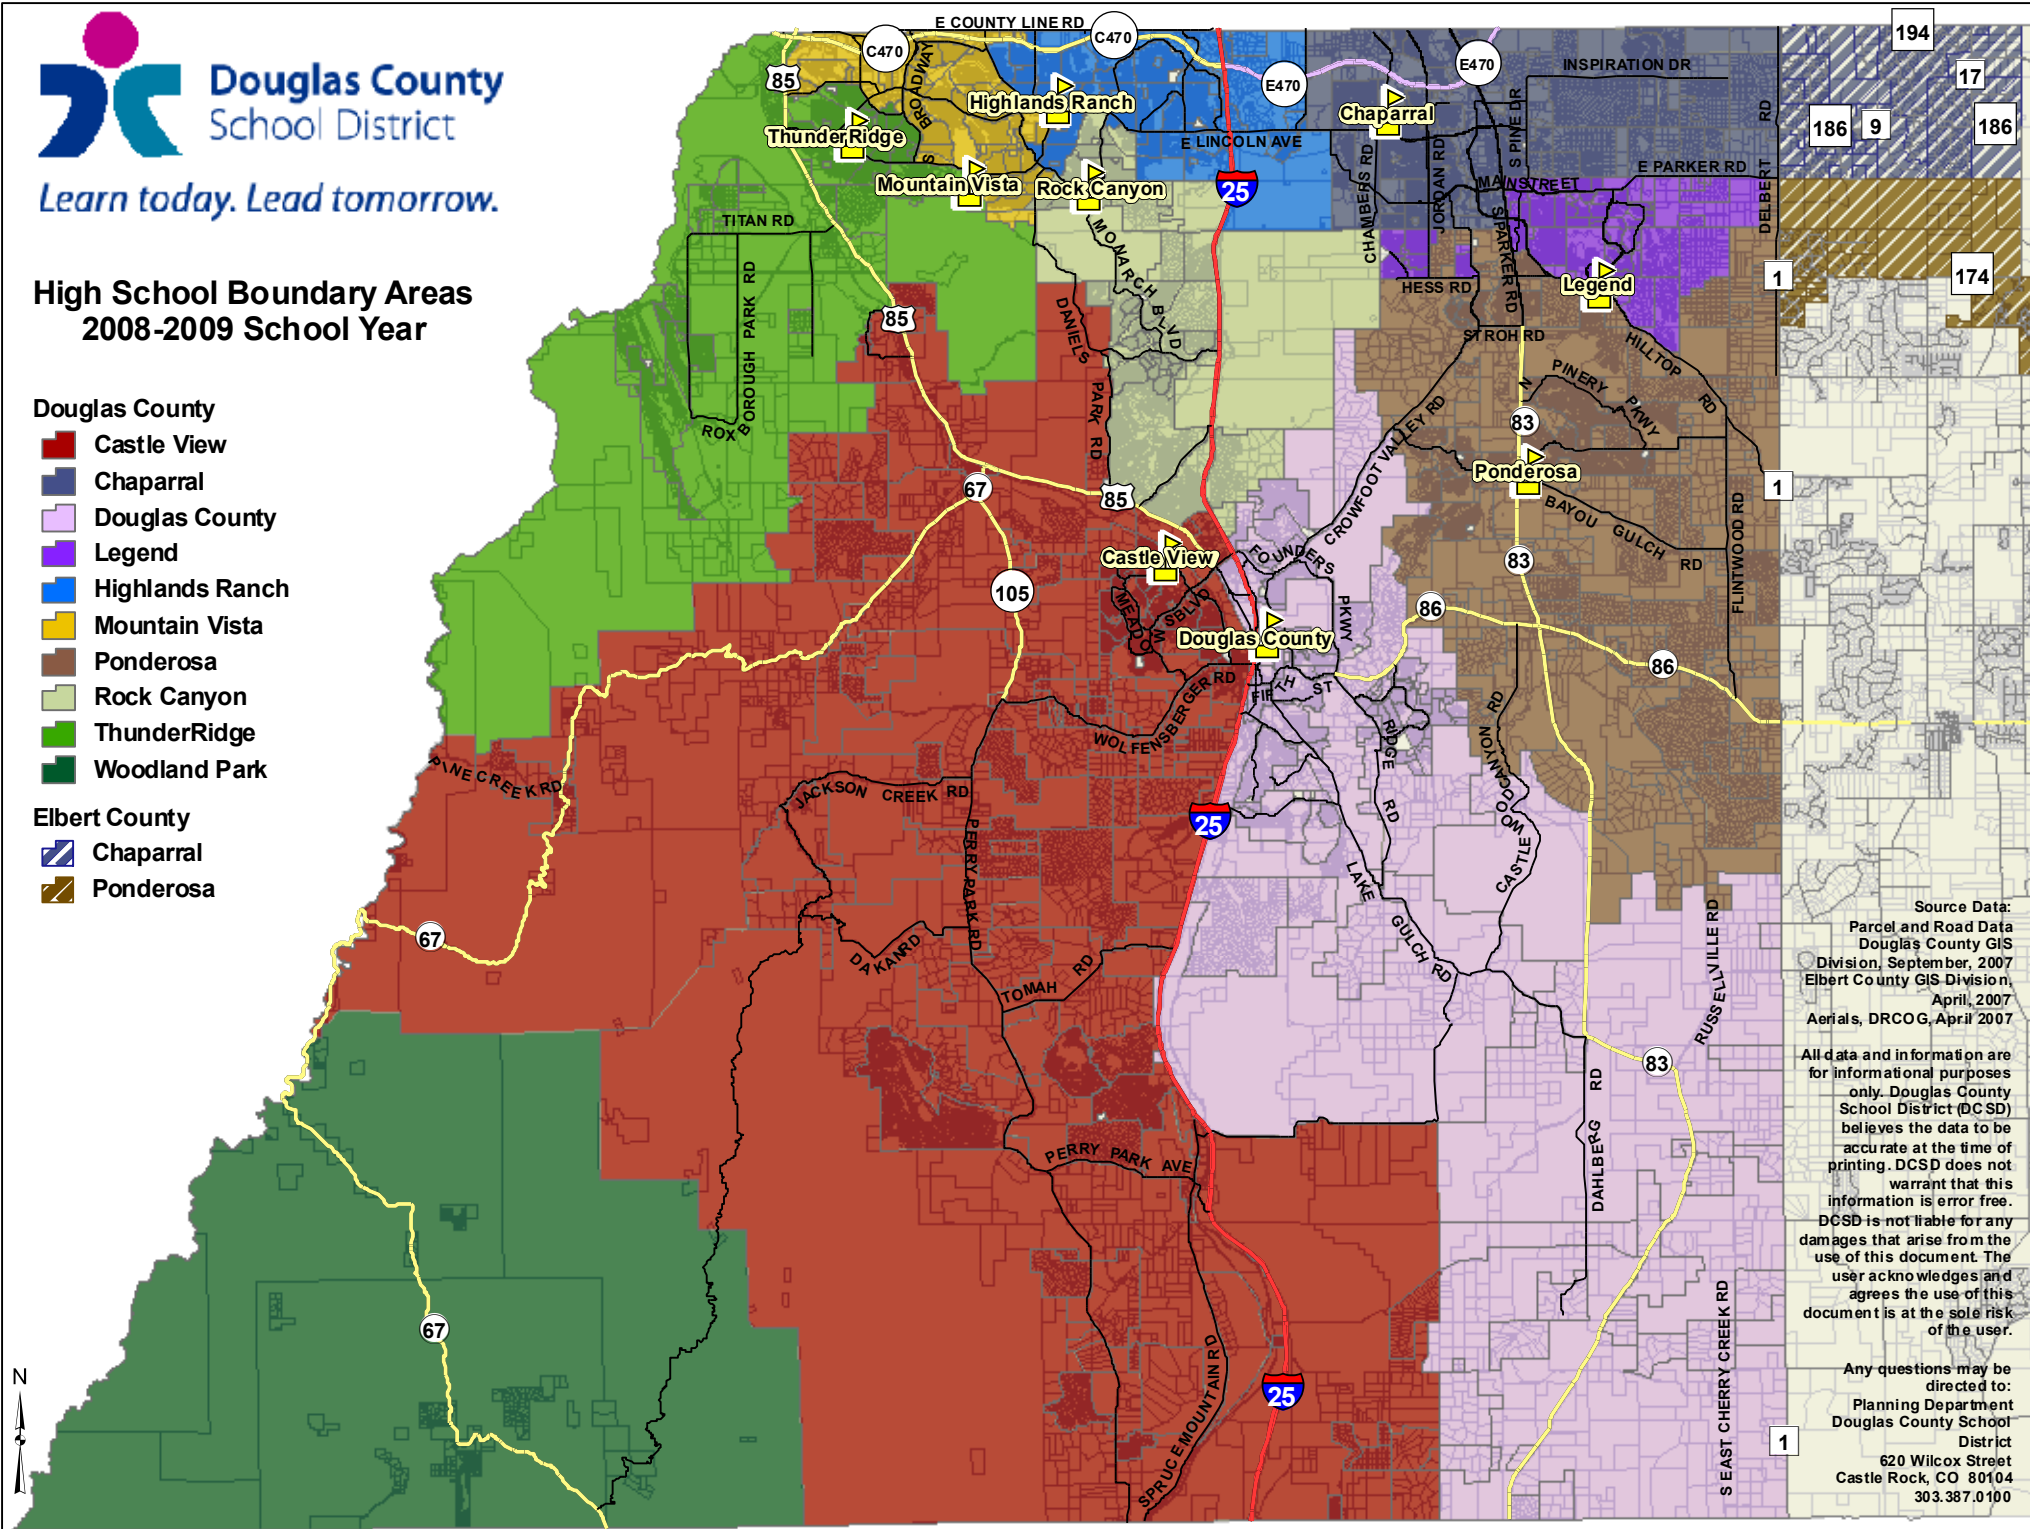

### High School Boundary Areas 2008-2009 School Year

- Douglas County**
-  Castle View
  -  Chaparral
  -  Douglas County
  -  Legend
  -  Highlands Ranch
  -  Mountain Vista
  -  Ponderosa
  -  Rock Canyon
  -  ThunderRidge
  -  Woodland Park
- Elbert County**
-  Chaparral
  -  Ponderosa

Source Data:  
Parcel and Road Data  
Douglas County GIS  
Division, September, 2007  
Elbert County GIS Division,  
April, 2007  
Aerials, DRCOG, April 2007

All data and information are  
for informational purposes  
only. Douglas County  
School District (DCSD)  
believes the data to be  
accurate at the time of  
printing. DCSD does not  
warrant that this  
information is error free.  
DCSD is not liable for any  
damages that arise from the  
use of this document. The  
user acknowledges and  
agrees the use of this  
document is at the sole risk  
of the user.