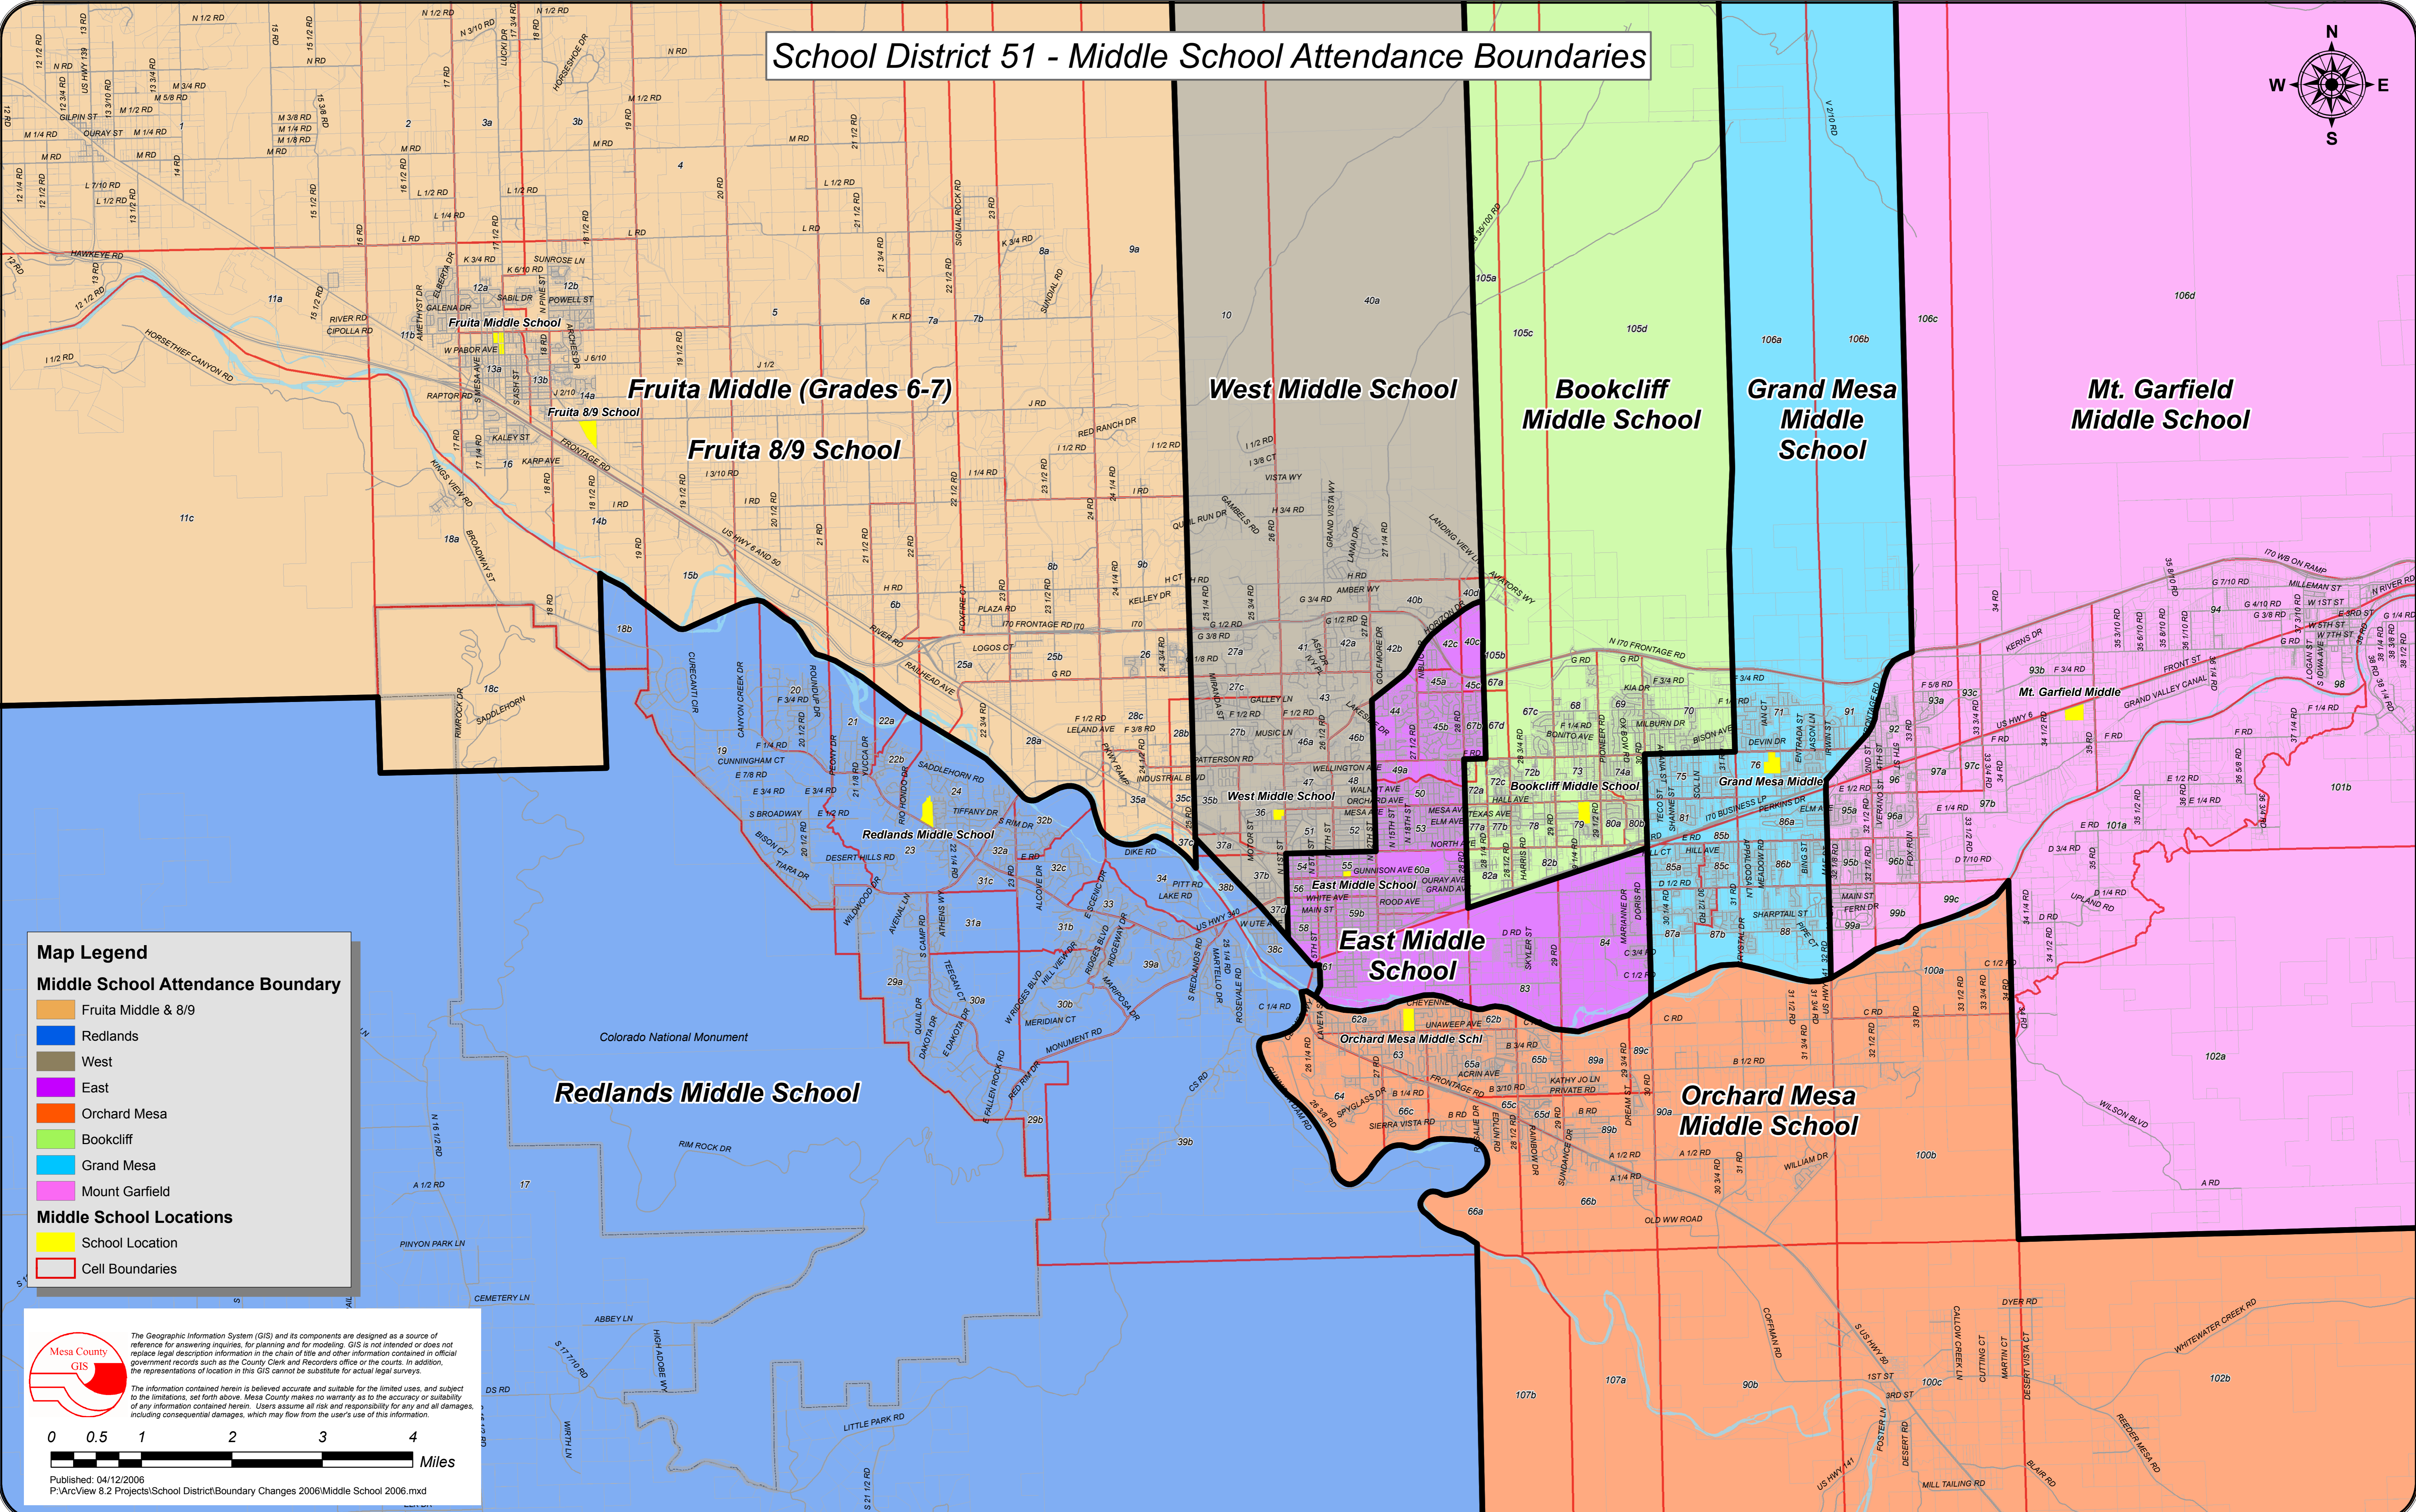

# School District 51 - Middle School Attendance Boundaries

**Map Legend**

**Middle School Attendance Boundary**

- Fruita Middle & 8/9
- Redlands
- West
- East
- Orchard Mesa
- Bookcliff
- Grand Mesa
- Mount Garfield

**Middle School Locations**

- School Location
- Cell Boundaries

The Geographic Information System (GIS) and its components are designed as a source of reference for answering inquiries, for planning and for modeling. GIS is not intended or does not replace legal description information in the chain of title and other information contained in official government records such as the County Clerk and Records office or the courts. In addition, the representations of location in this GIS cannot substitute for actual legal surveys.