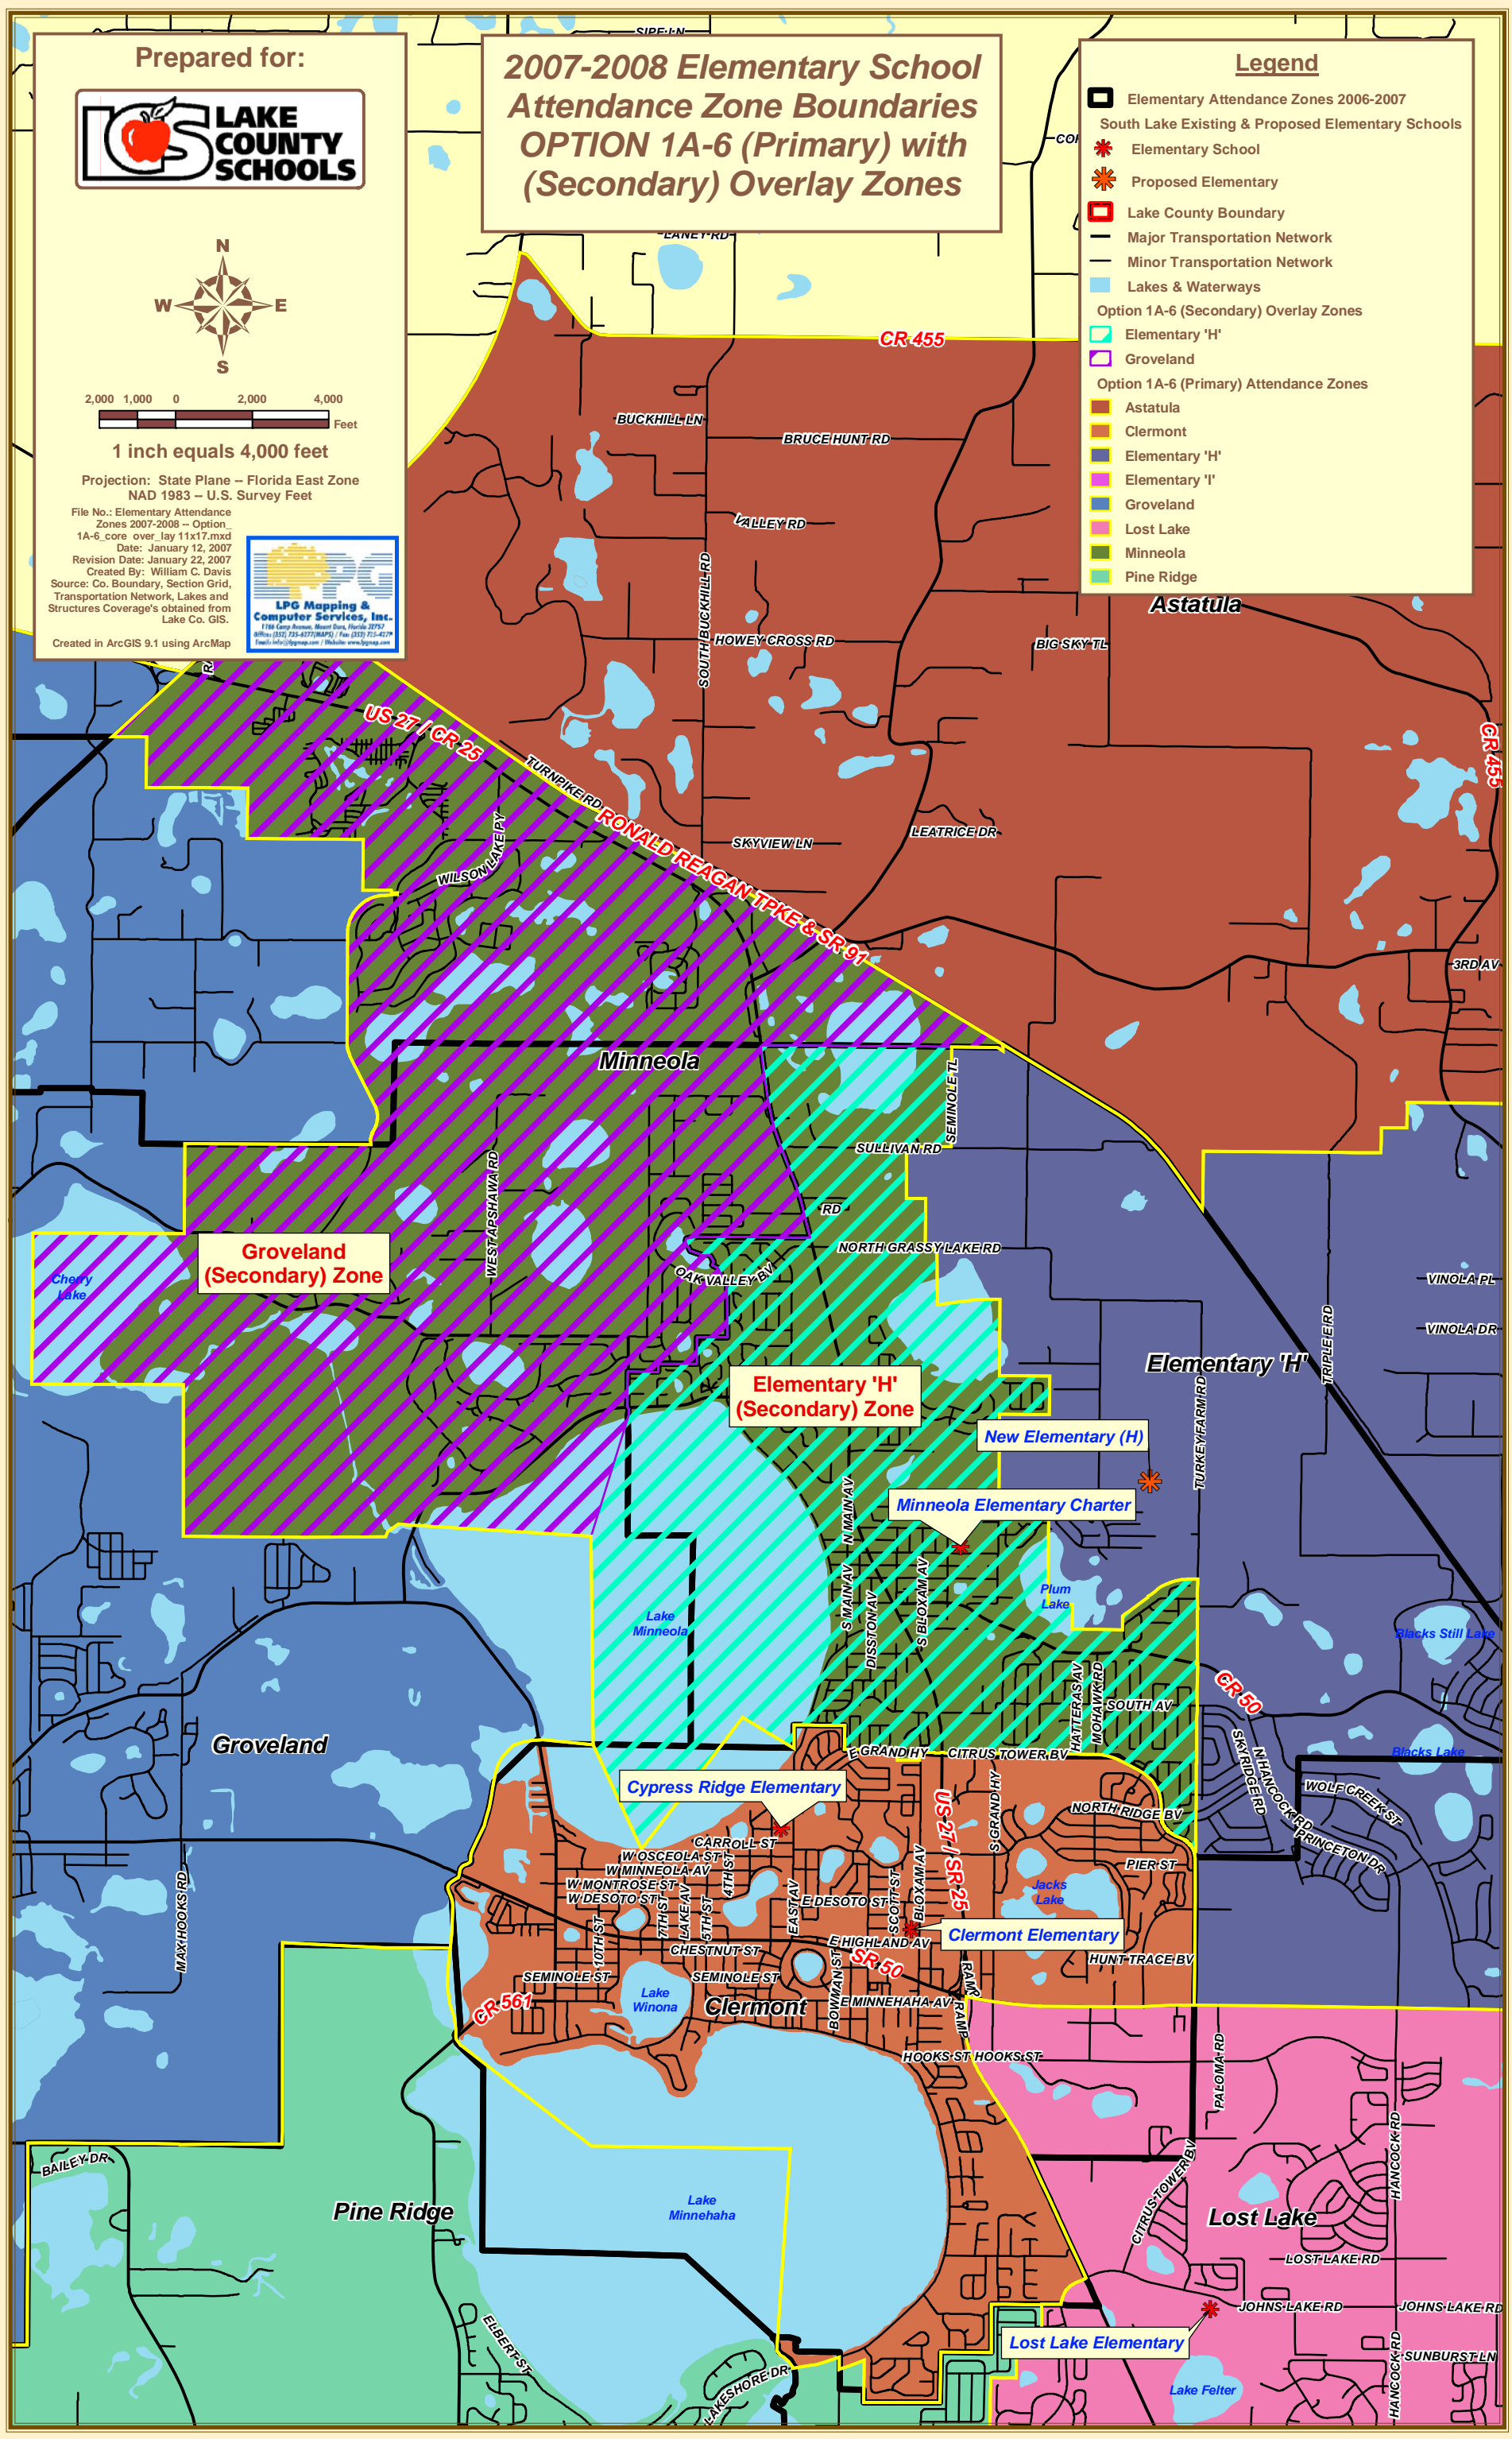

Prepared for:

2,000 1,000 0 2,000 4,000 Feet

1 inch equals 4,000 feet

Projection: State Plane - Florida East Zone
NAD 1983 - U.S. Survey Feet

Created in ArcGIS 9.1 using ArcMap

2007-2008 Elementary School Attendance Zone Boundaries OPTION 1A-6 (Primary) with (Secondary) Overlay Zones

Legend

- Elementary Attendance Zones 2006-2007
- South Lake Existing & Proposed Elementary Schools
- Elementary School
- Proposed Elementary
- Lake County Boundary
- Major Transportation Network
- Minor Transportation Network
- Lakes & Waterways
- **Option 1A-6 (Secondary) Overlay Zones**
- Elementary 'H'
- Groveland
- **Option 1A-6 (Primary) Attendance Zones**
- Astatula
- Clermont
- Elementary 'H'
- Elementary 'I'
- Groveland
- Lost Lake
- Minneola
- Pine Ridge

Groveland
(Secondary) Zone

Elementary 'H'
(Secondary) Zone

New Elementary (H)

Minneola Elementary Charter

Cypress Ridge Elementary

Clermont Elementary

Lost Lake Elementary