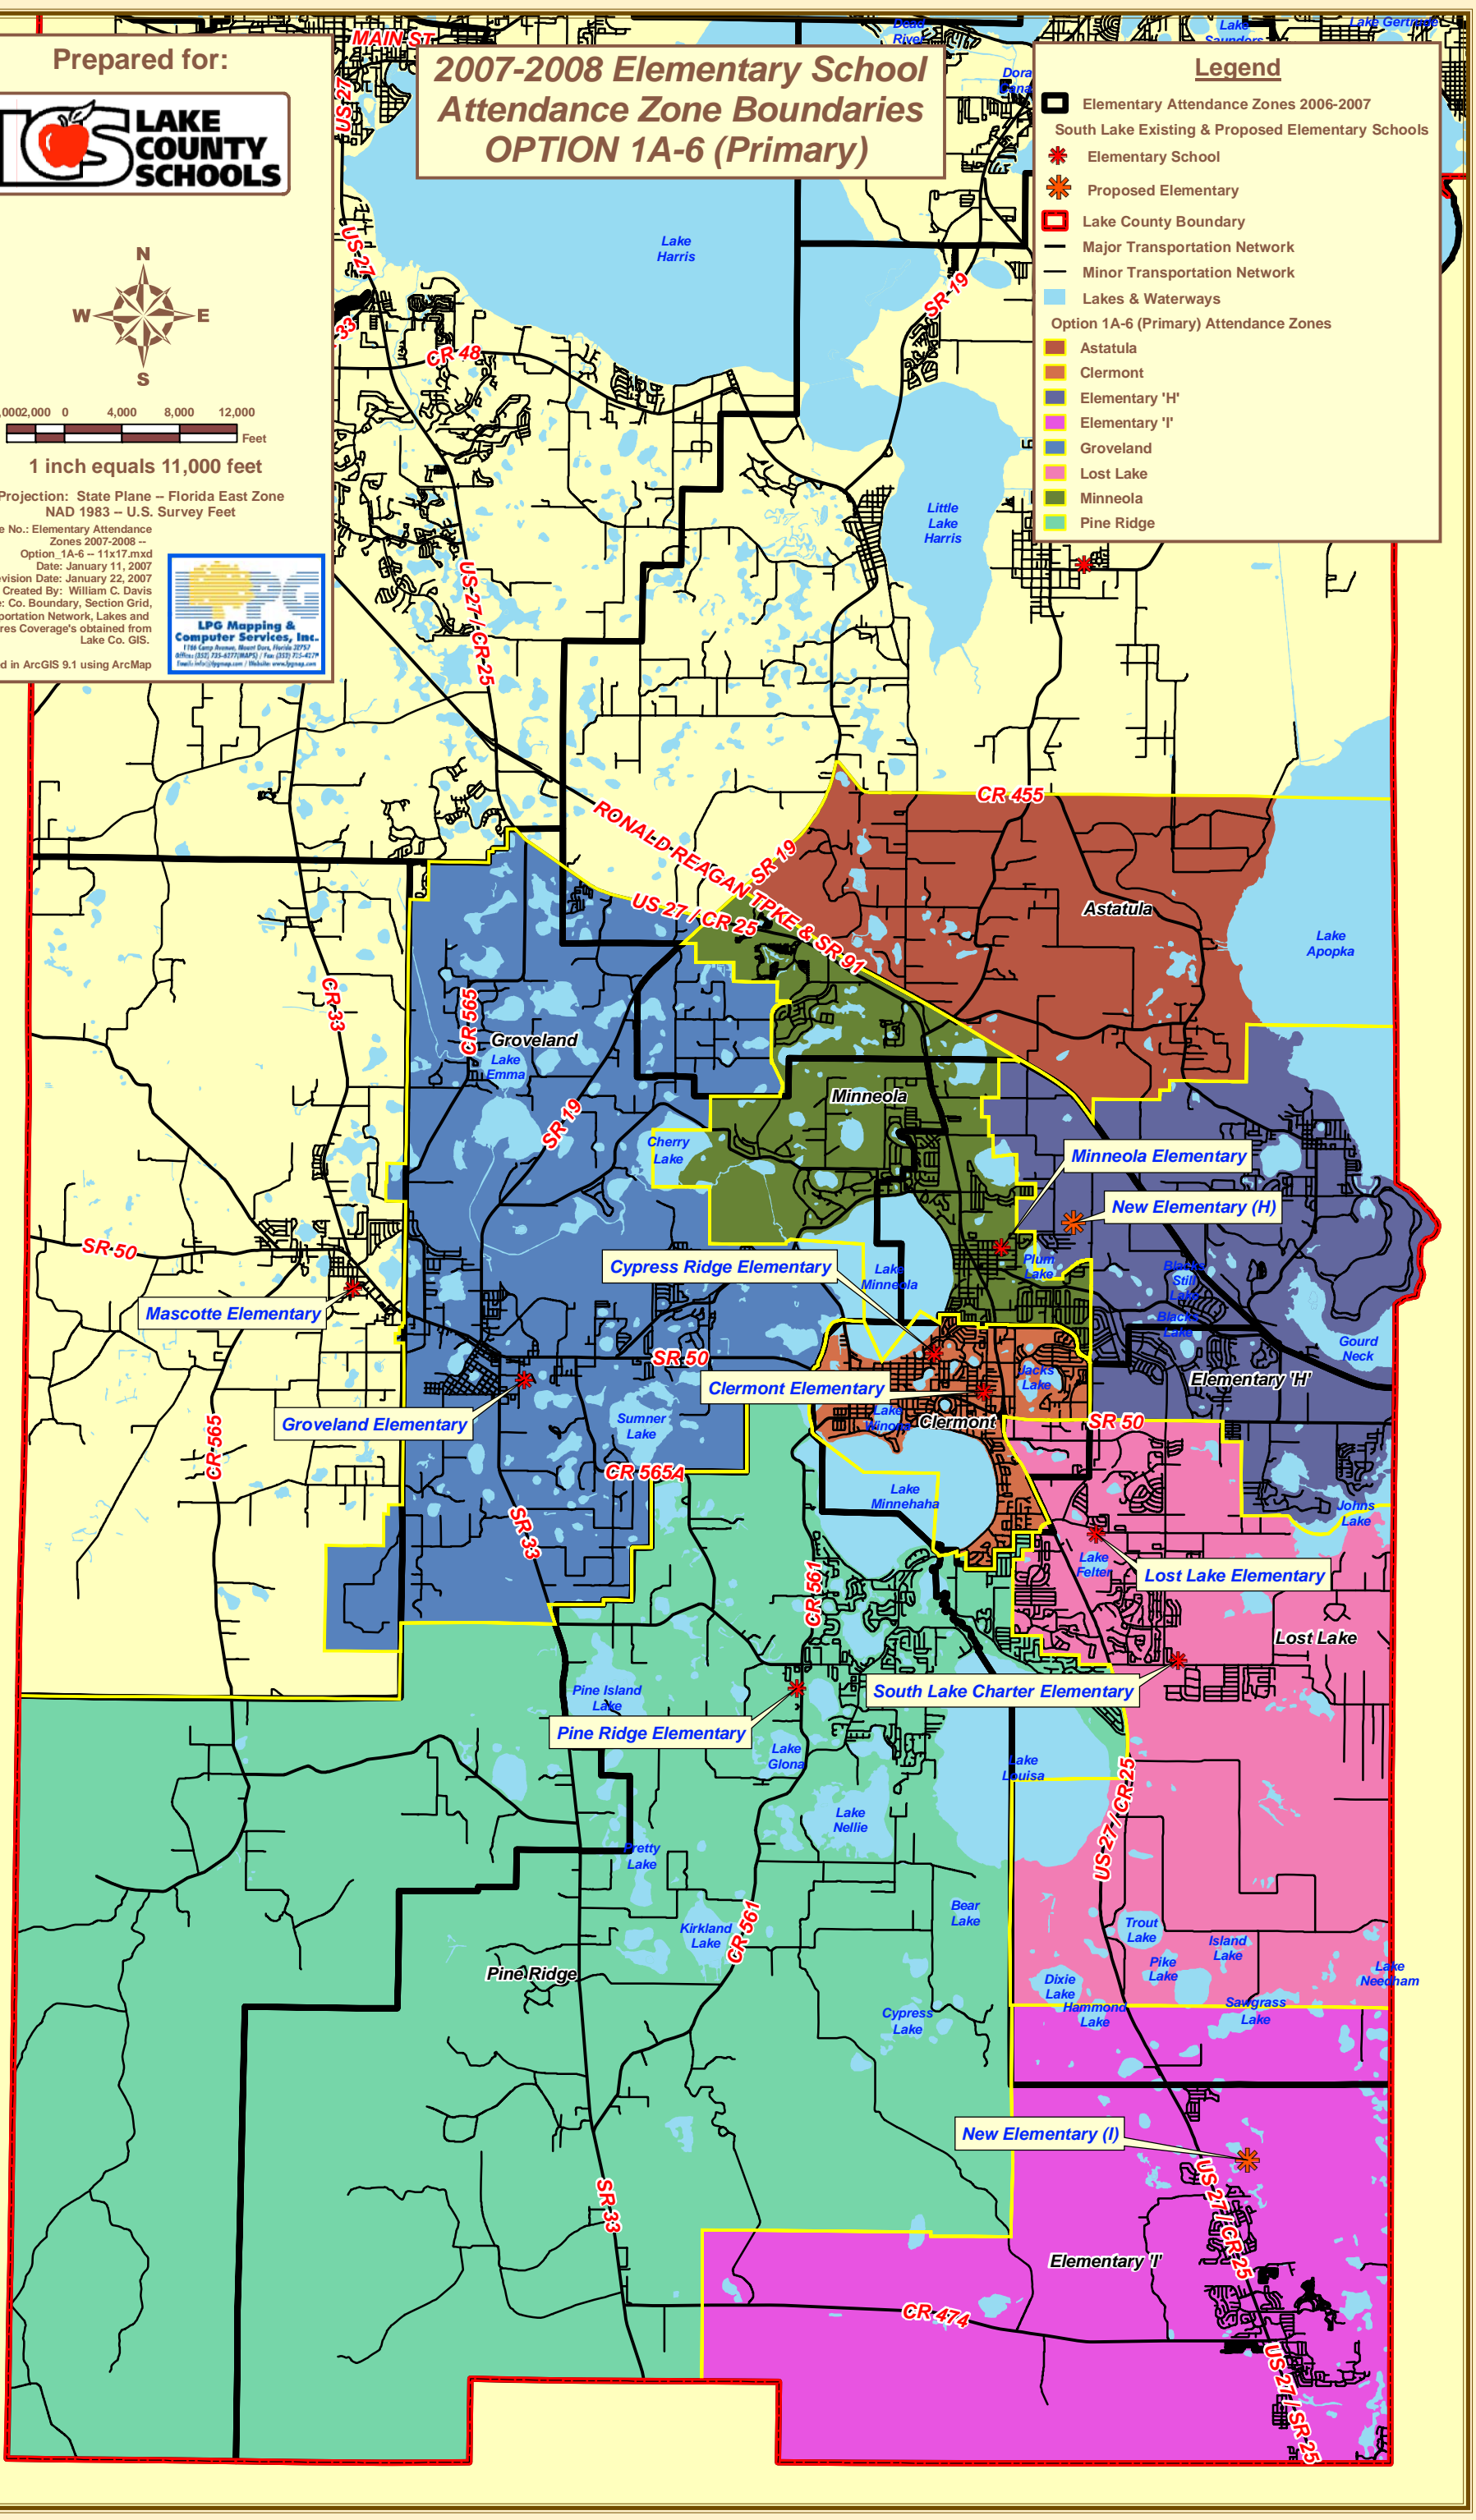

Prepared for:

4,000,000 0 4,000 8,000 12,000
Feet

1 inch equals 11,000 feet

Projection: State Plane - Florida East Zone
NAD 1983 - U.S. Survey Feet

Created in ArcGIS 9.1 using ArcMap

2007-2008 Elementary School Attendance Zone Boundaries OPTION 1A-6 (Primary)

Legend

- Elementary Attendance Zones 2006-2007
- South Lake Existing & Proposed Elementary Schools
- Elementary School
- Proposed Elementary
- Lake County Boundary
- Major Transportation Network
- Minor Transportation Network
- Lakes & Waterways
- **Option 1A-6 (Primary) Attendance Zones**
- Astatula
- Clermont
- Elementary 'H'
- Elementary 'I'
- Groveland
- Lost Lake
- Minneola
- Pine Ridge