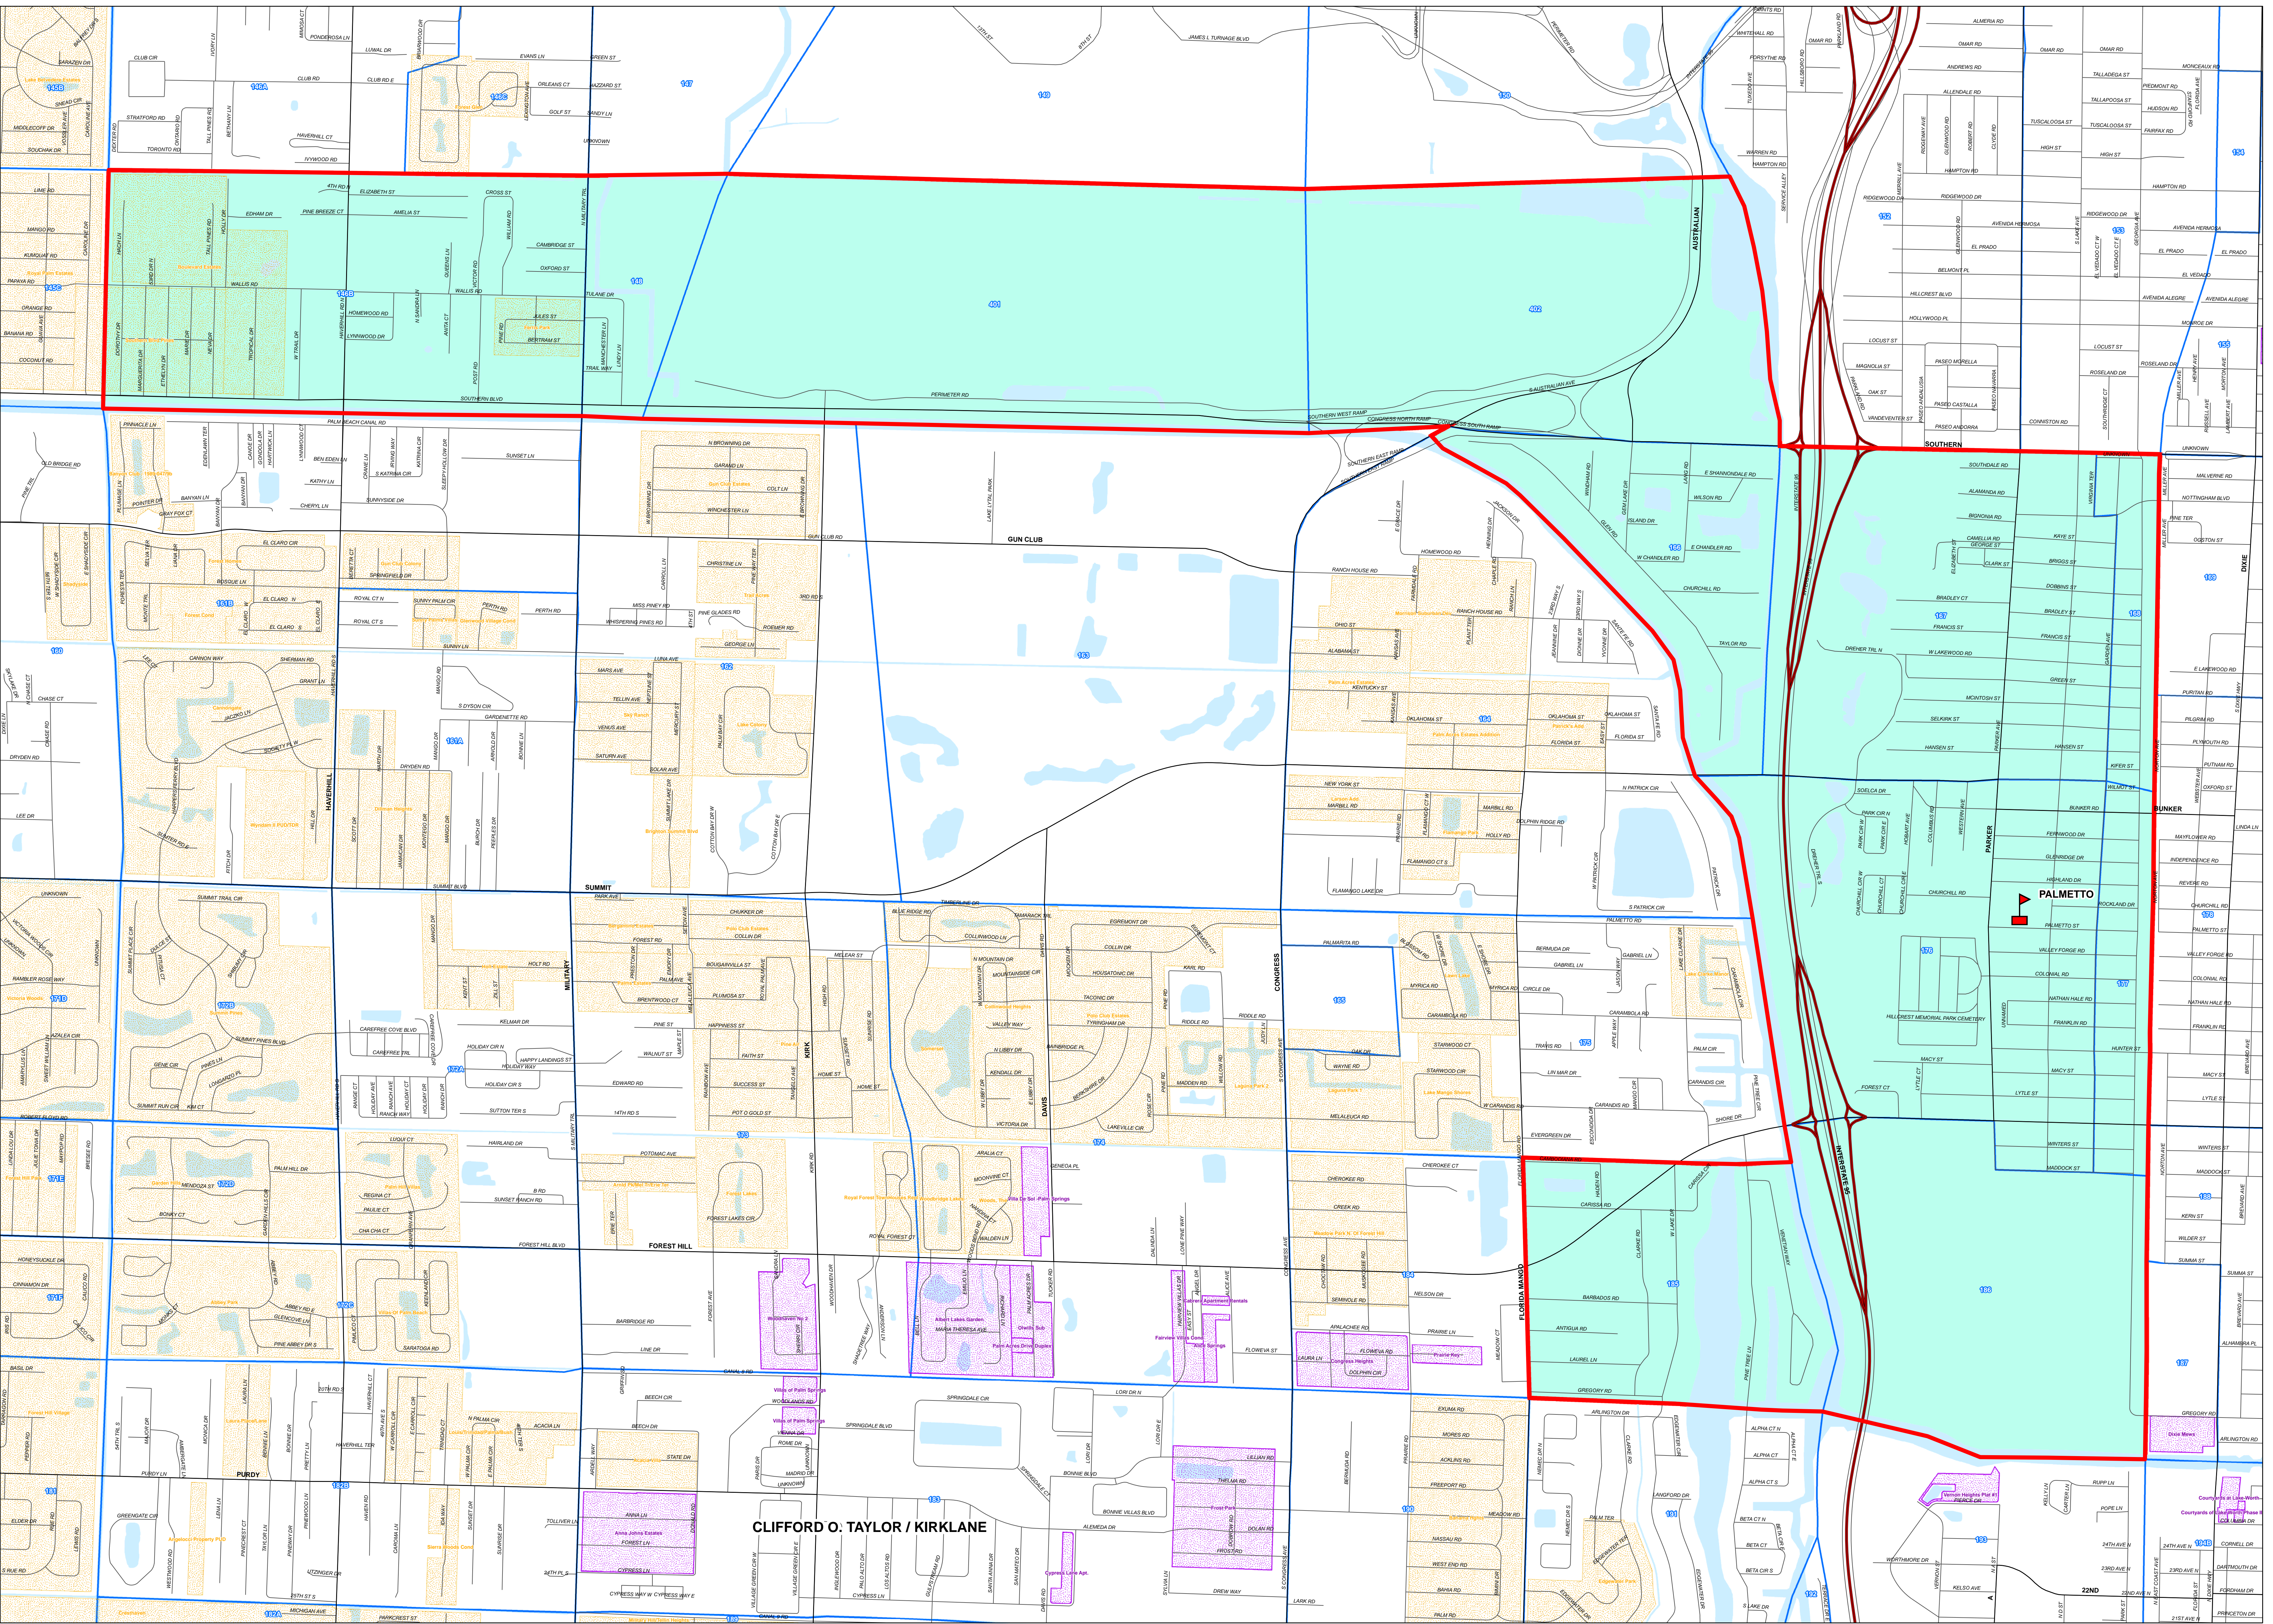

Palmetto Elementary School Attendance Boundary

Legend

-  Palmetto Elem
-  Major Roadways
-  Secondary Roadways
-  Municipal Projects
-  County Projects
-  Waterways
-  Loxahatchee Refuge
-  SACs
-  Attendance Boundary

4/12/2006 - RR
Palmetto_Attendance_2006.mxd

Palm Beach County
School District
Planning - GIS

3300 Forest Hill Blvd
West Palm Beach, FL 33406

CLIFFORD O. TAYLOR / KIRKLANE