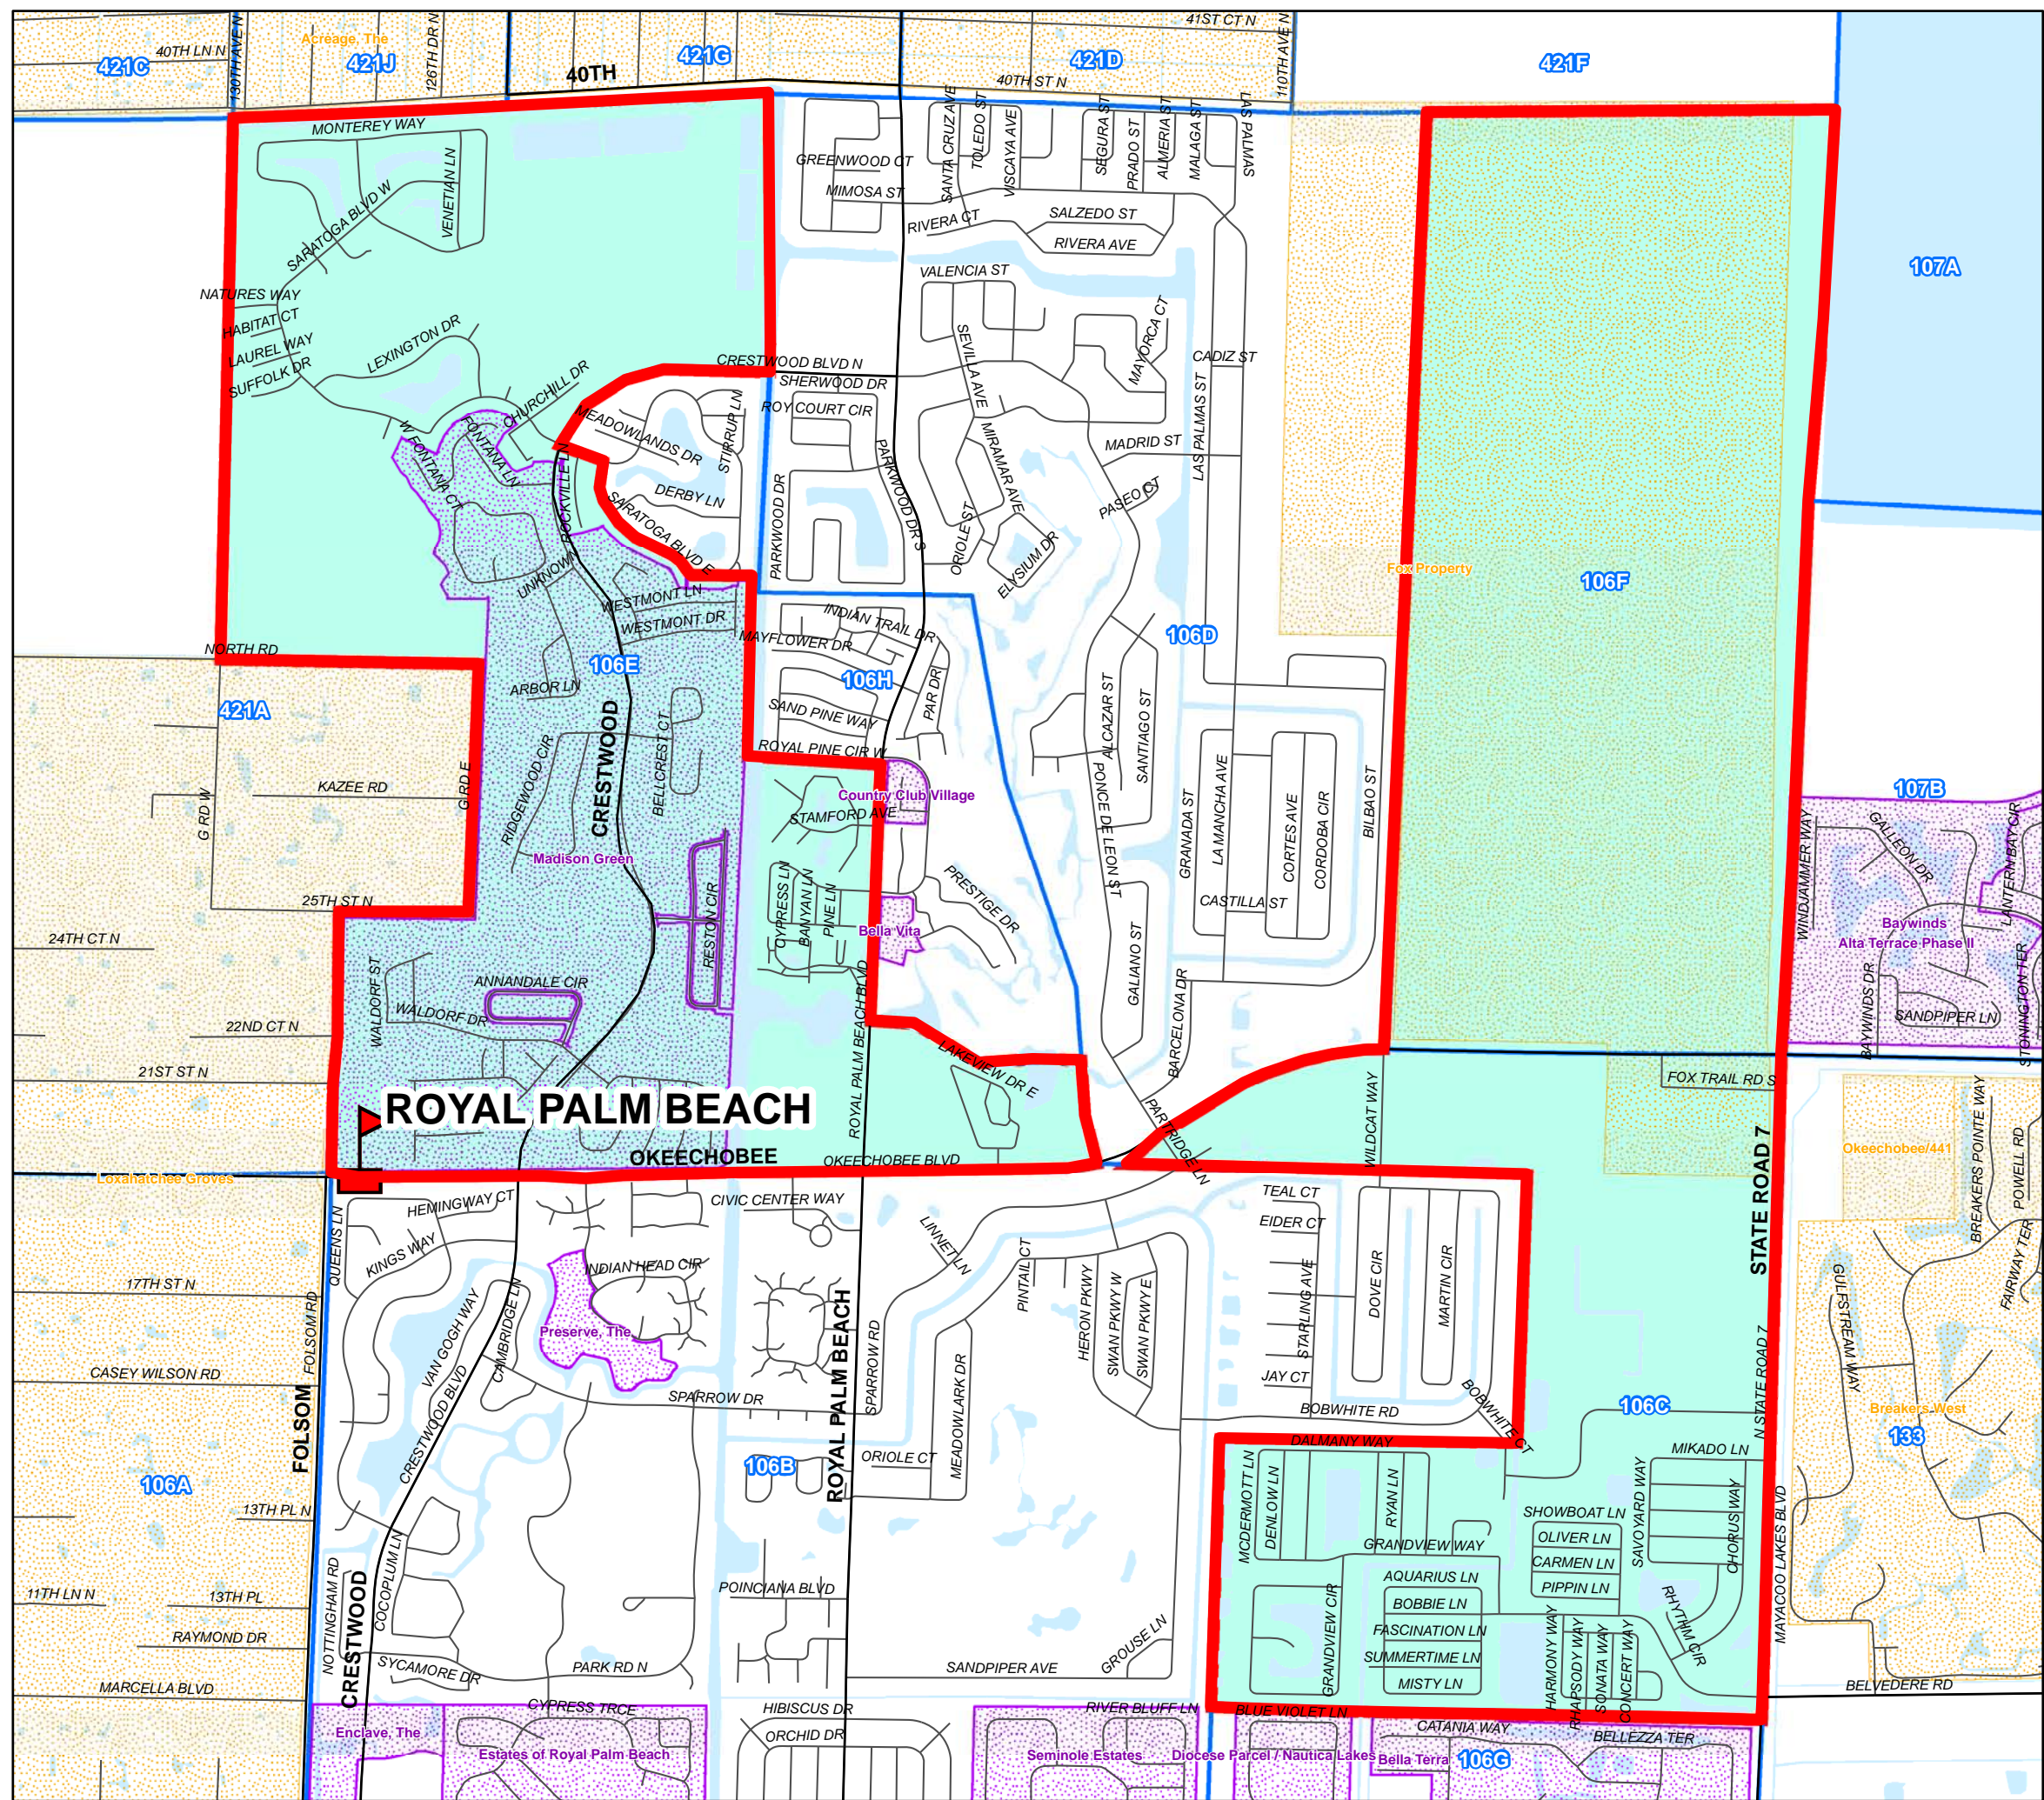

Royal Palm Beach Elementary School Attendance Boundary

Legend

-  Royal Palm Beach Elem
-  Attendance Boundary
-  Major Roadways
-  Secondary Roadways
-  Municipal Projects
-  County Projects
-  Waterways
-  Loxahatchee Refuge
-  SACs
-  Attendance Boundary

4/12/2006 - RR
Royal_Palm_Beach_Attendance_2006.mxd

Palm Beach County
School District
Planning - GIS

3300 Forest Hill Blvd
West Palm Beach, FL 33406

ROYAL PALM BEACH

OKEECHOBEE

ROYAL PALM BEACH

Fox Property

DALMANY WAY

106G