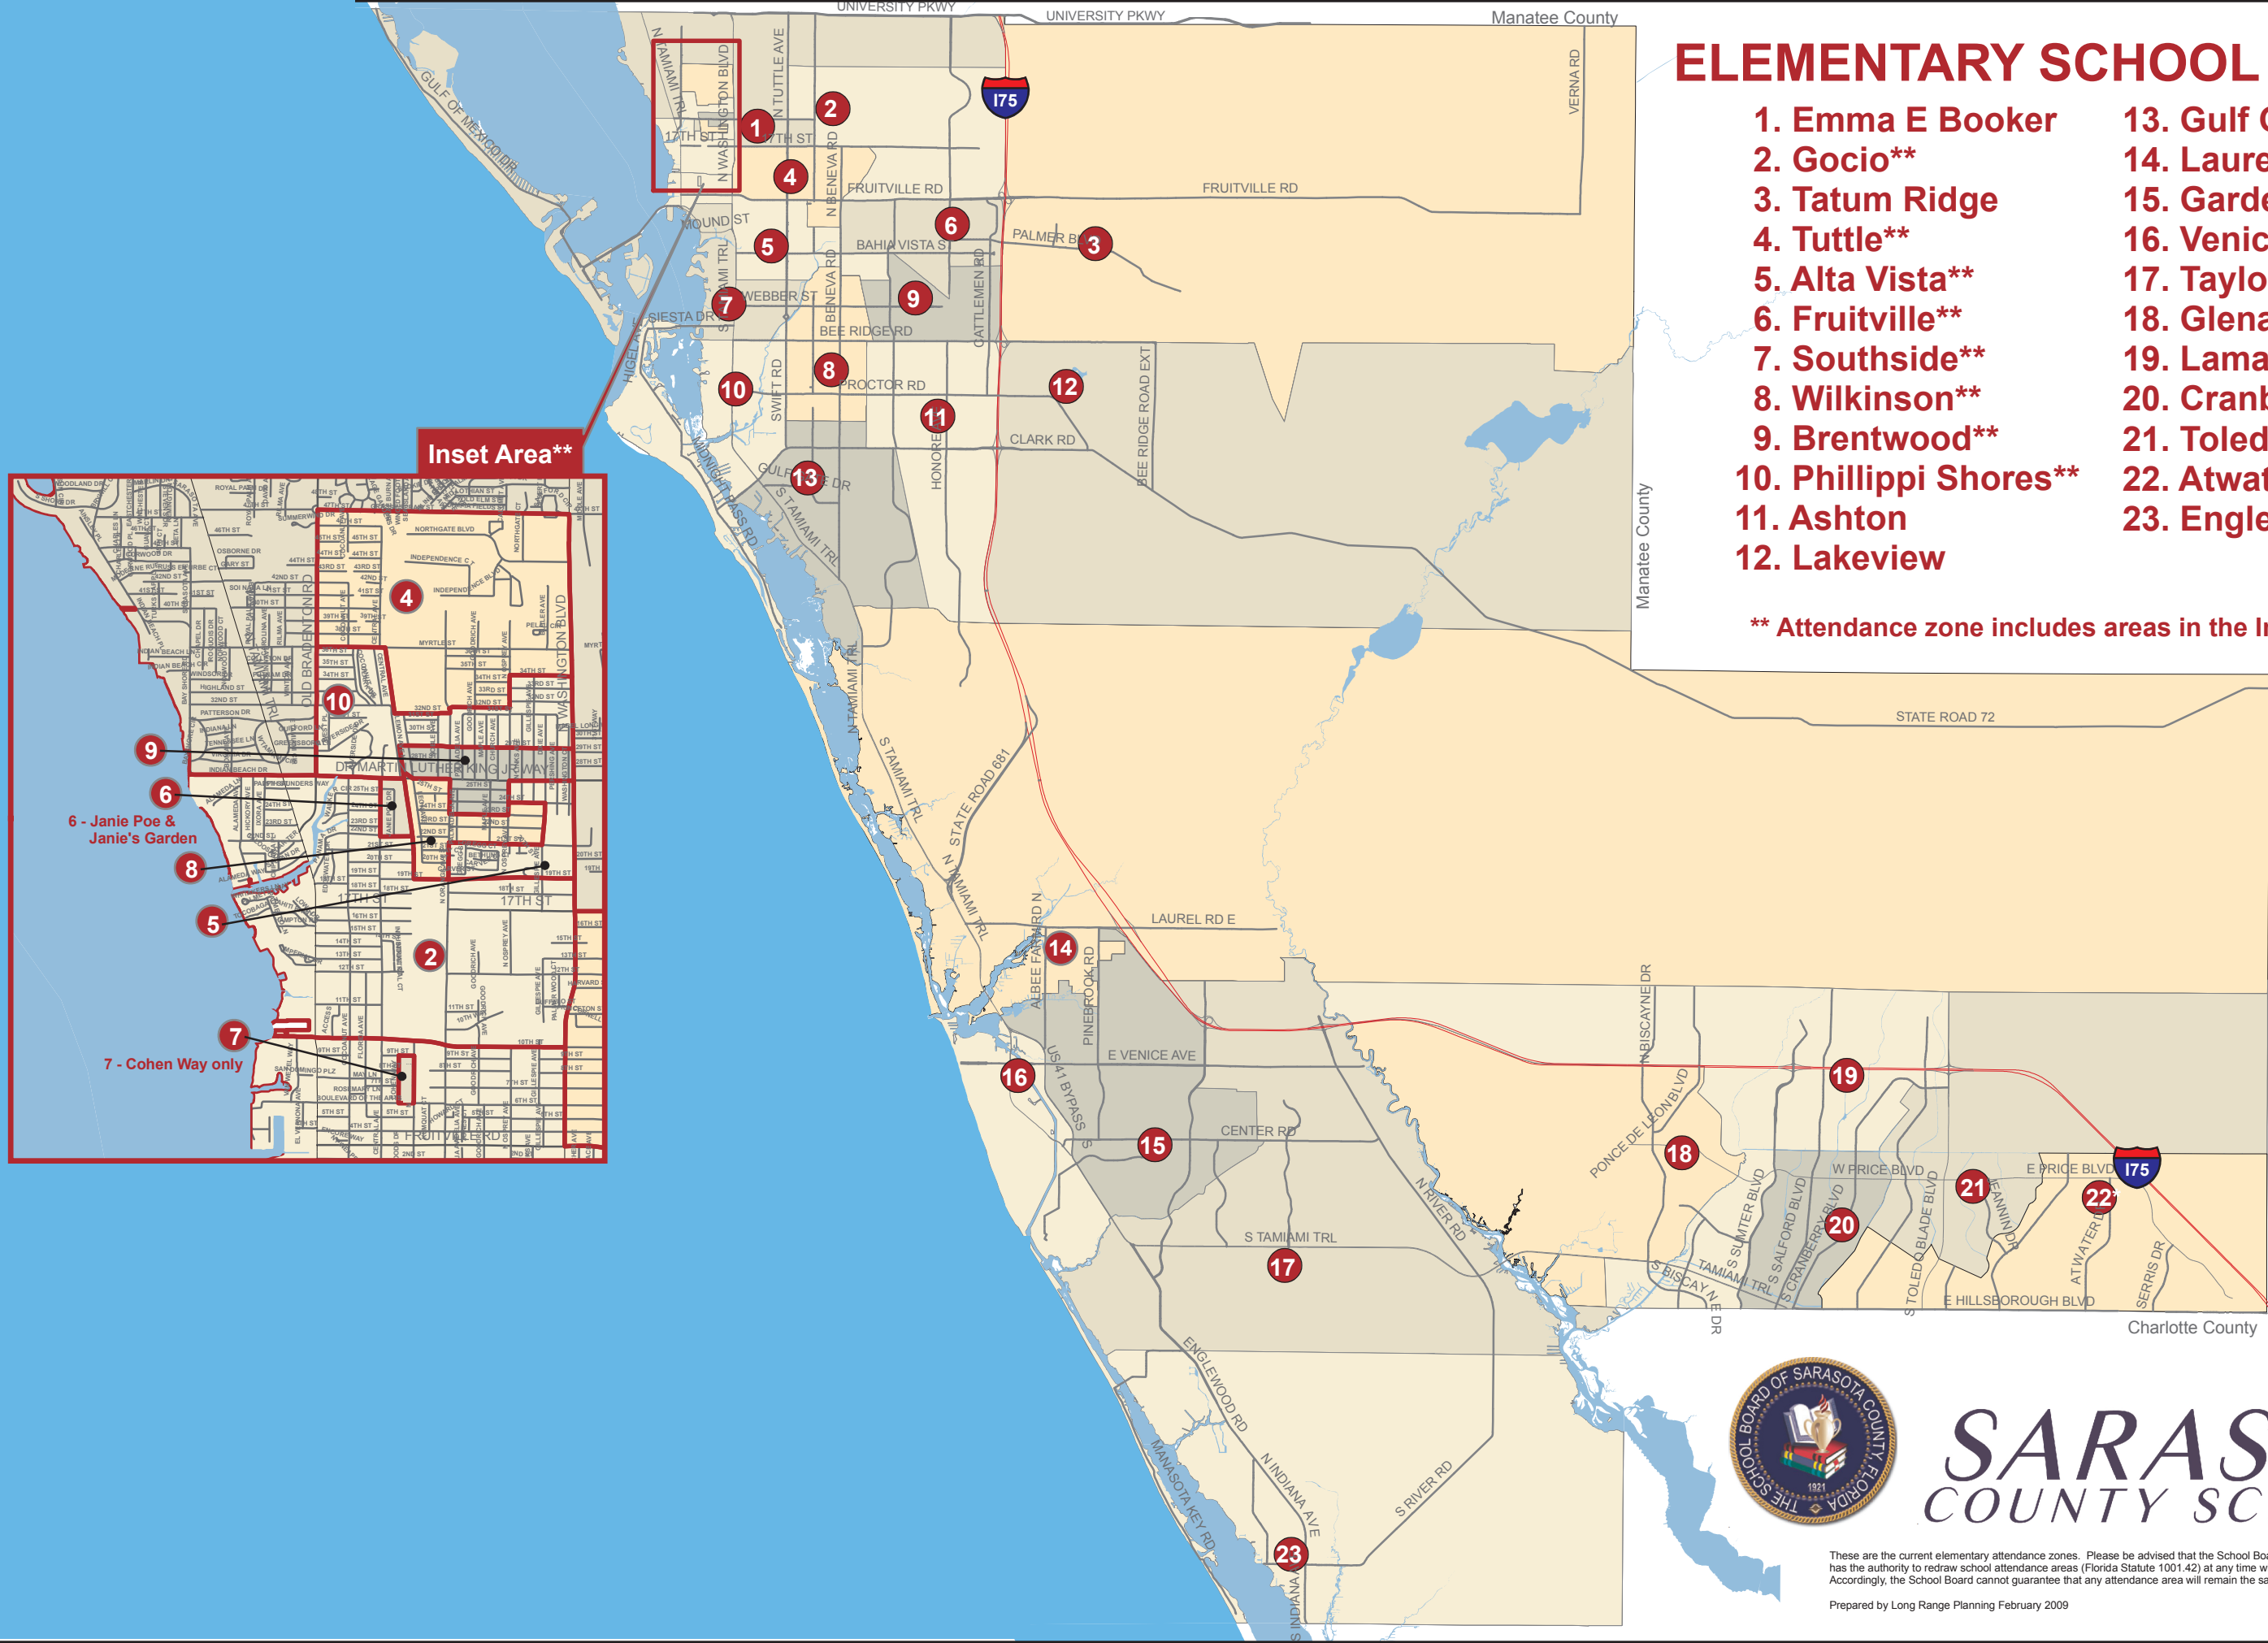

ELEMENTARY SCHOOL ZONES

- | | |
|------------------------|--------------------|
| 1. Emma E Booker | 13. Gulf Gate |
| 2. Gocio** | 14. Laurel Nokomis |
| 3. Tatum Ridge | 15. Garden |
| 4. Tuttle** | 16. Venice |
| 5. Alta Vista** | 17. Taylor Ranch |
| 6. Fruitville** | 18. Glenallen |
| 7. Southside** | 19. Lamarque |
| 8. Wilkinson** | 20. Cranberry |
| 9. Brentwood** | 21. Toledo Blade |
| 10. Phillippi Shores** | 22. Atwater |
| 11. Ashton | 23. Englewood |
| 12. Lakeview | |

**** Attendance zone includes areas in the Inset Area Map**

SARASOTA COUNTY SCHOOLS

These are the current elementary attendance zones. Please be advised that the School Board of Sarasota County, Florida, has the authority to redraw school attendance areas (Florida Statute 1001.42) at any time with reasonable notice. Accordingly, the School Board cannot guarantee that any attendance area will remain the same.