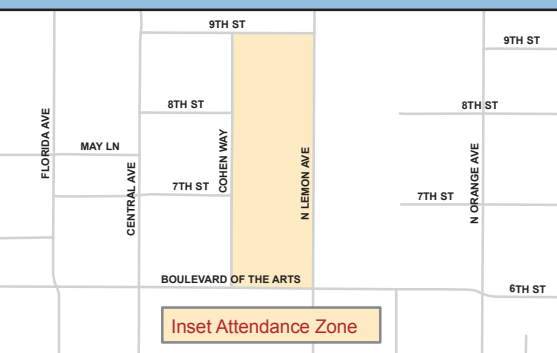

Southside Elementary School Attendance Zone

Inset Attendance Zone

Southside Zone

SARASOTA COUNTY SCHOOLS