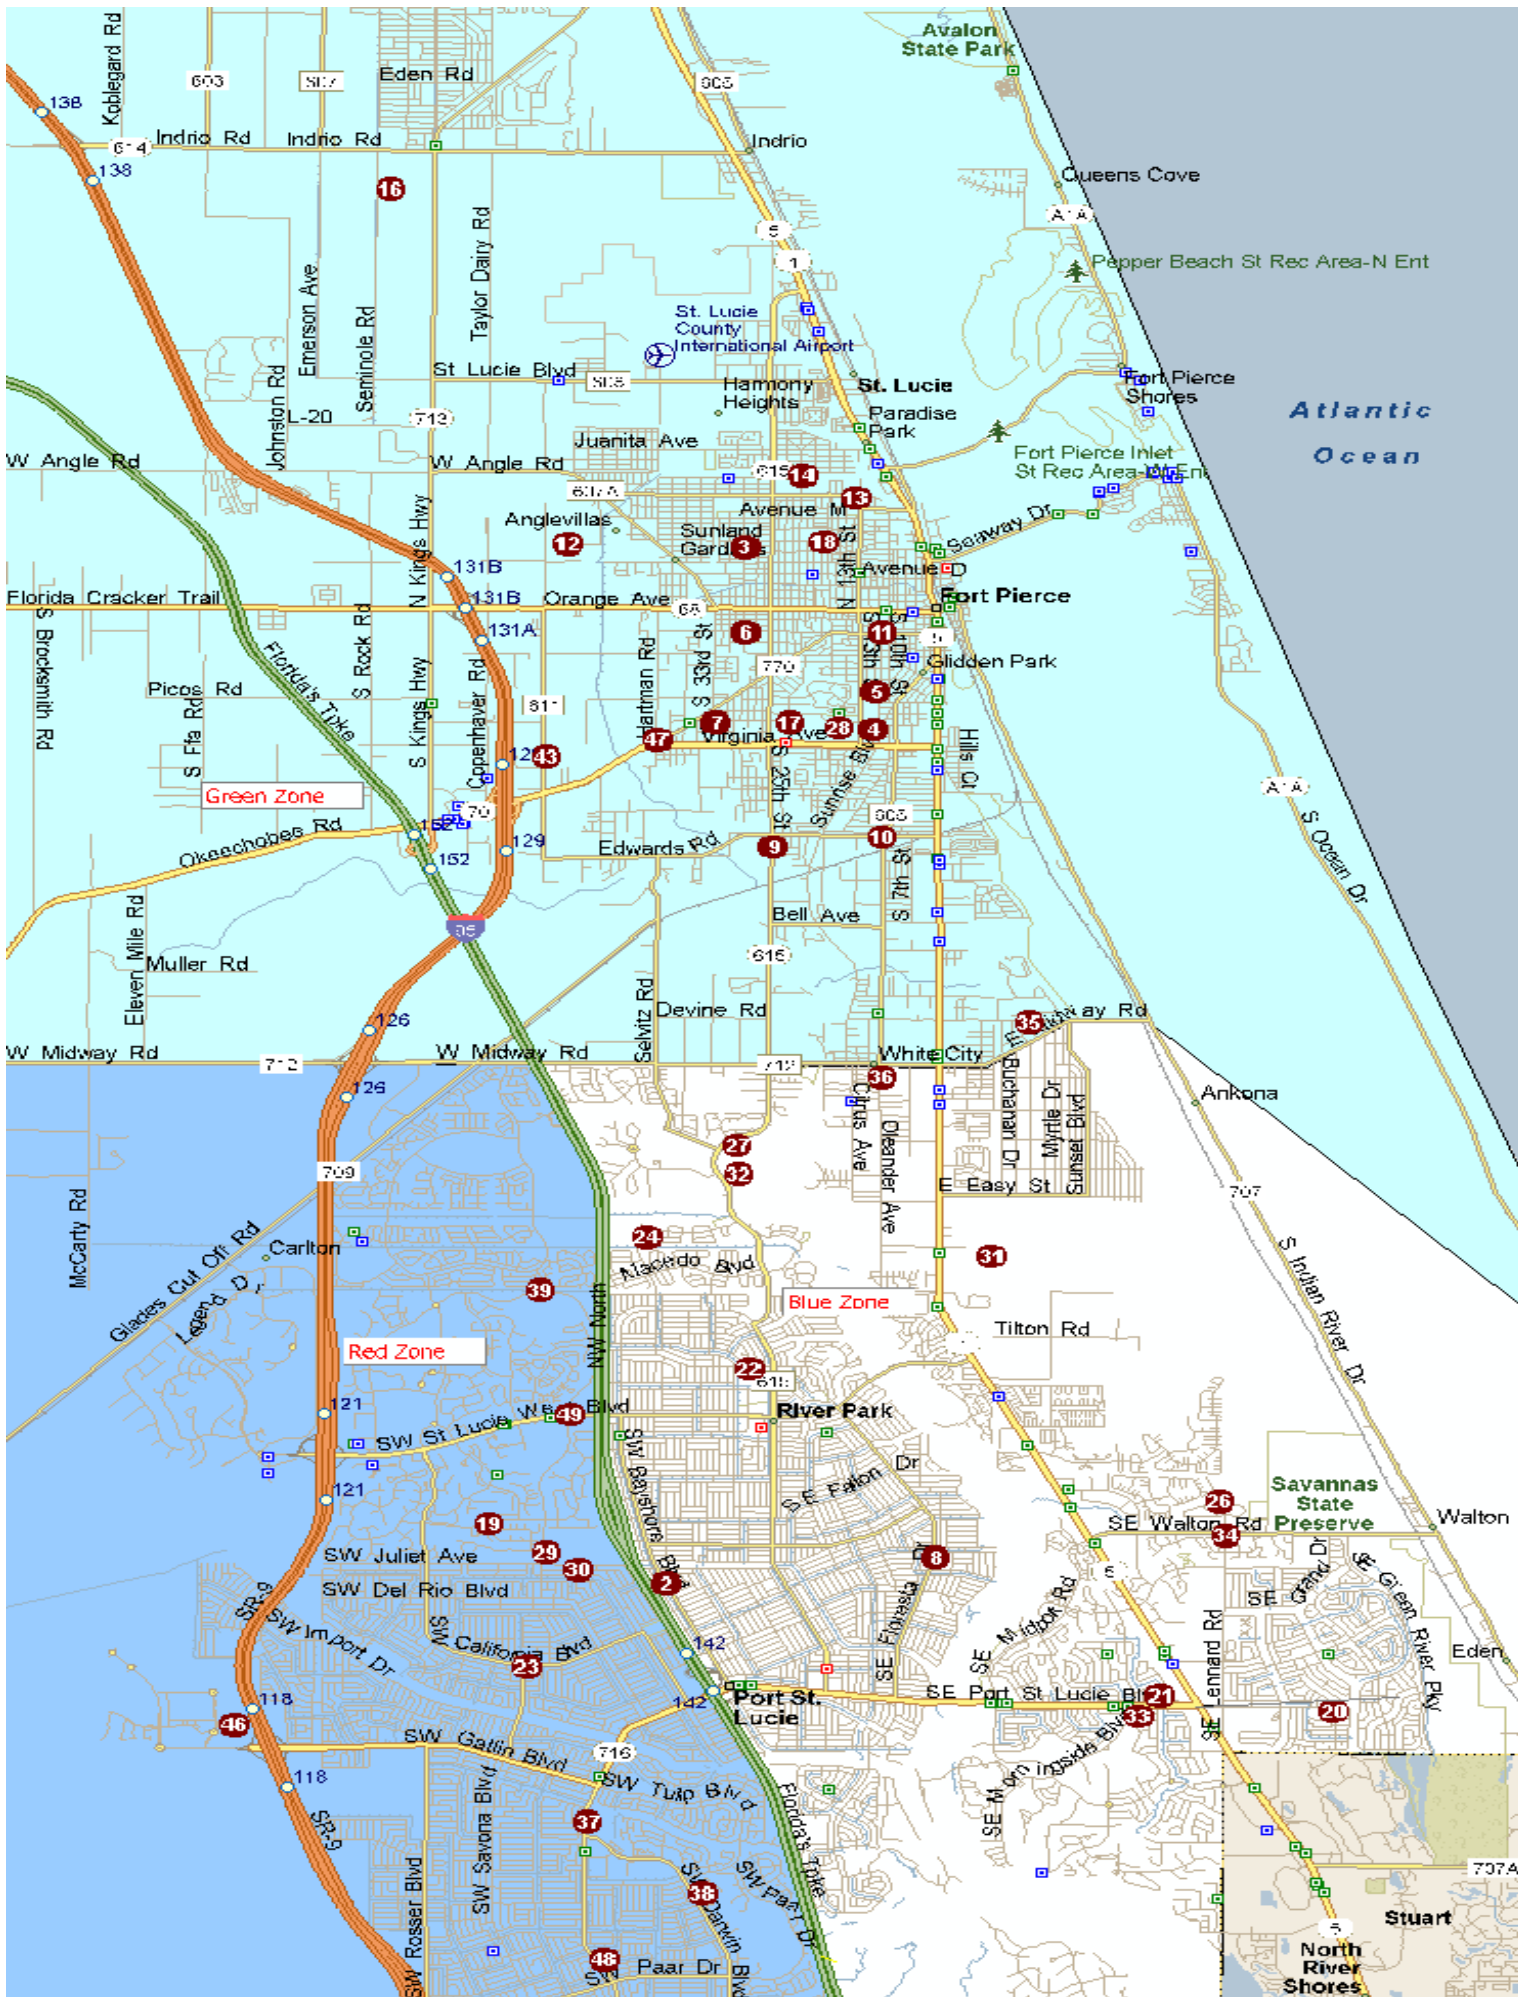

Schools by Zones and TSA's

Green1

5-Dan McCarty 3rd-8th
1201 Mississippi Ave
Fort Pierce, FL 34950
(772) 468-5700

14-Garden City Early Learning K-2
2202 Avenue Q
Fort Pierce, FL 34950
(772) 468-5277

16-Lakewood Park Elementary
7800 Indrio Road
Fort Pierce, FL 34951
(772) 468-5830

17-Lawnwood Elementary
1900 S 23rd Street
Fort Pierce, FL 34950
(772) 468-5740

28-St Lucie Elementary
2020 S 13th Street
Fort Pierce, FL 34950
(772) 468-5213

43-Samuel S Gaines Academy K-8
2250 S Jenkins Road
Fort Pierce, FL 34947
(772) 462-8888