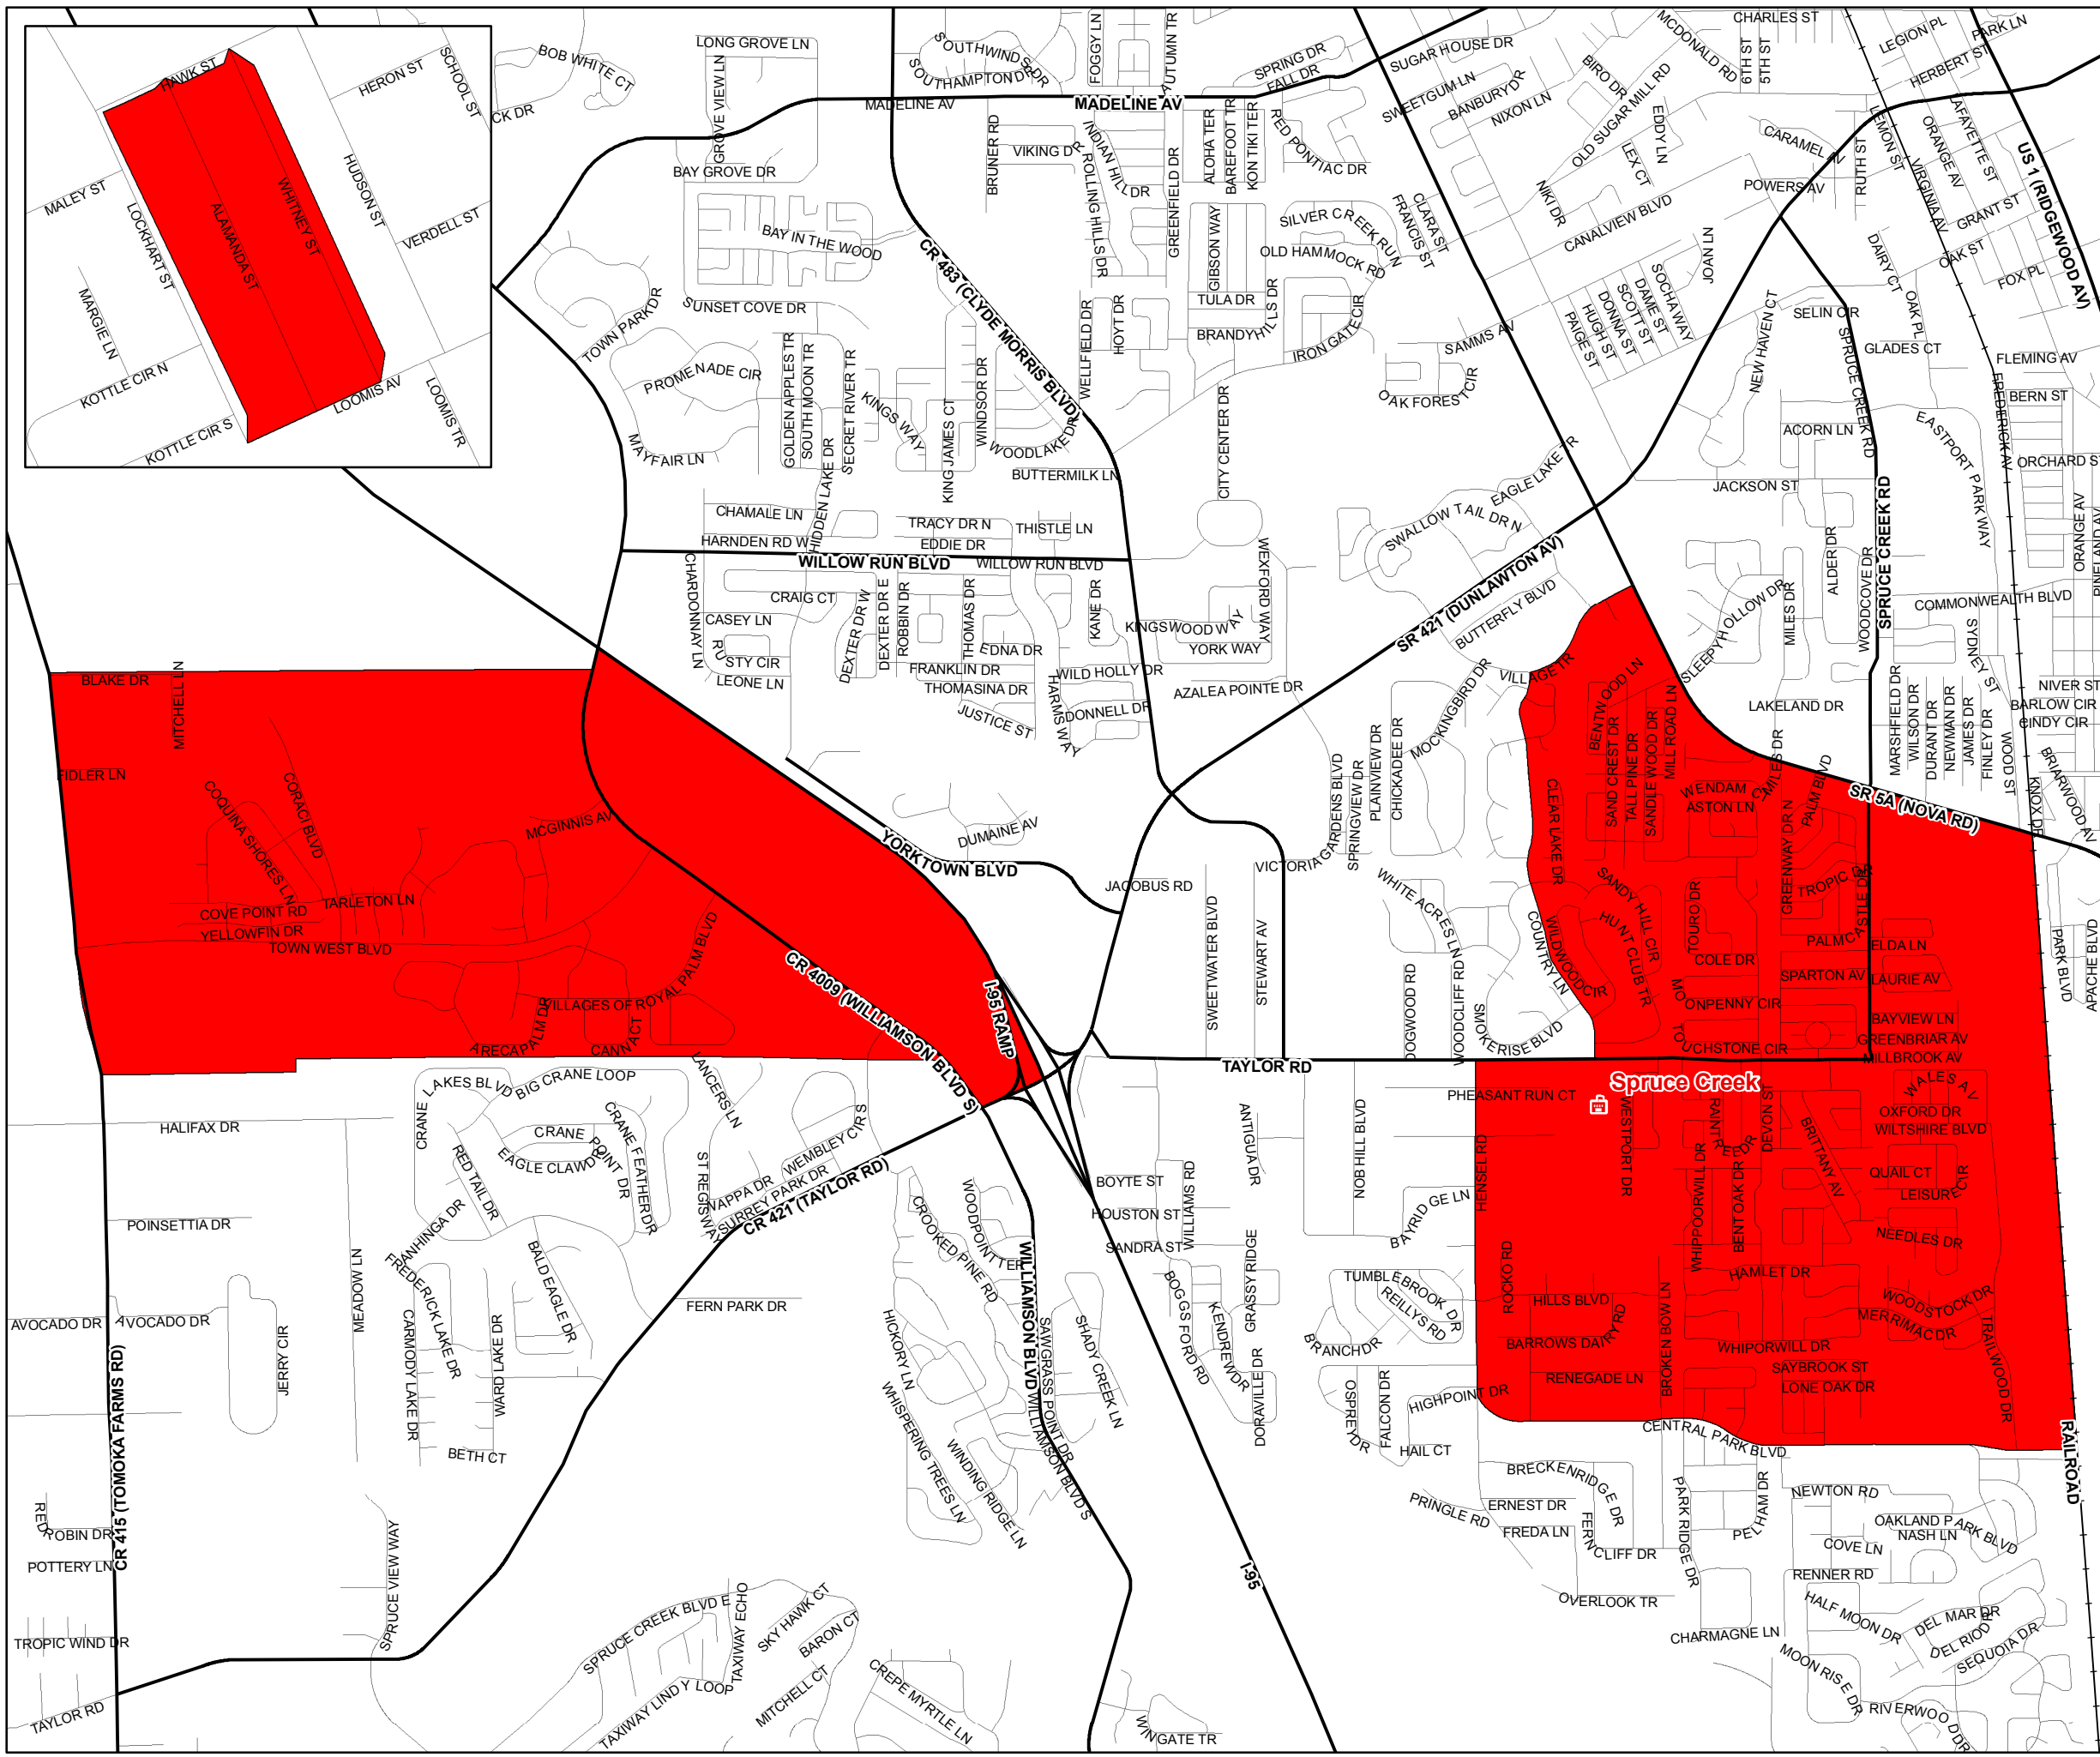

# Spruce Creek Elementary

Created by Facilities Services  
April 14, 2009  
Maps are for illustrative purposes.  
School attendance boundaries are  
identified in the Zone Description Manual.