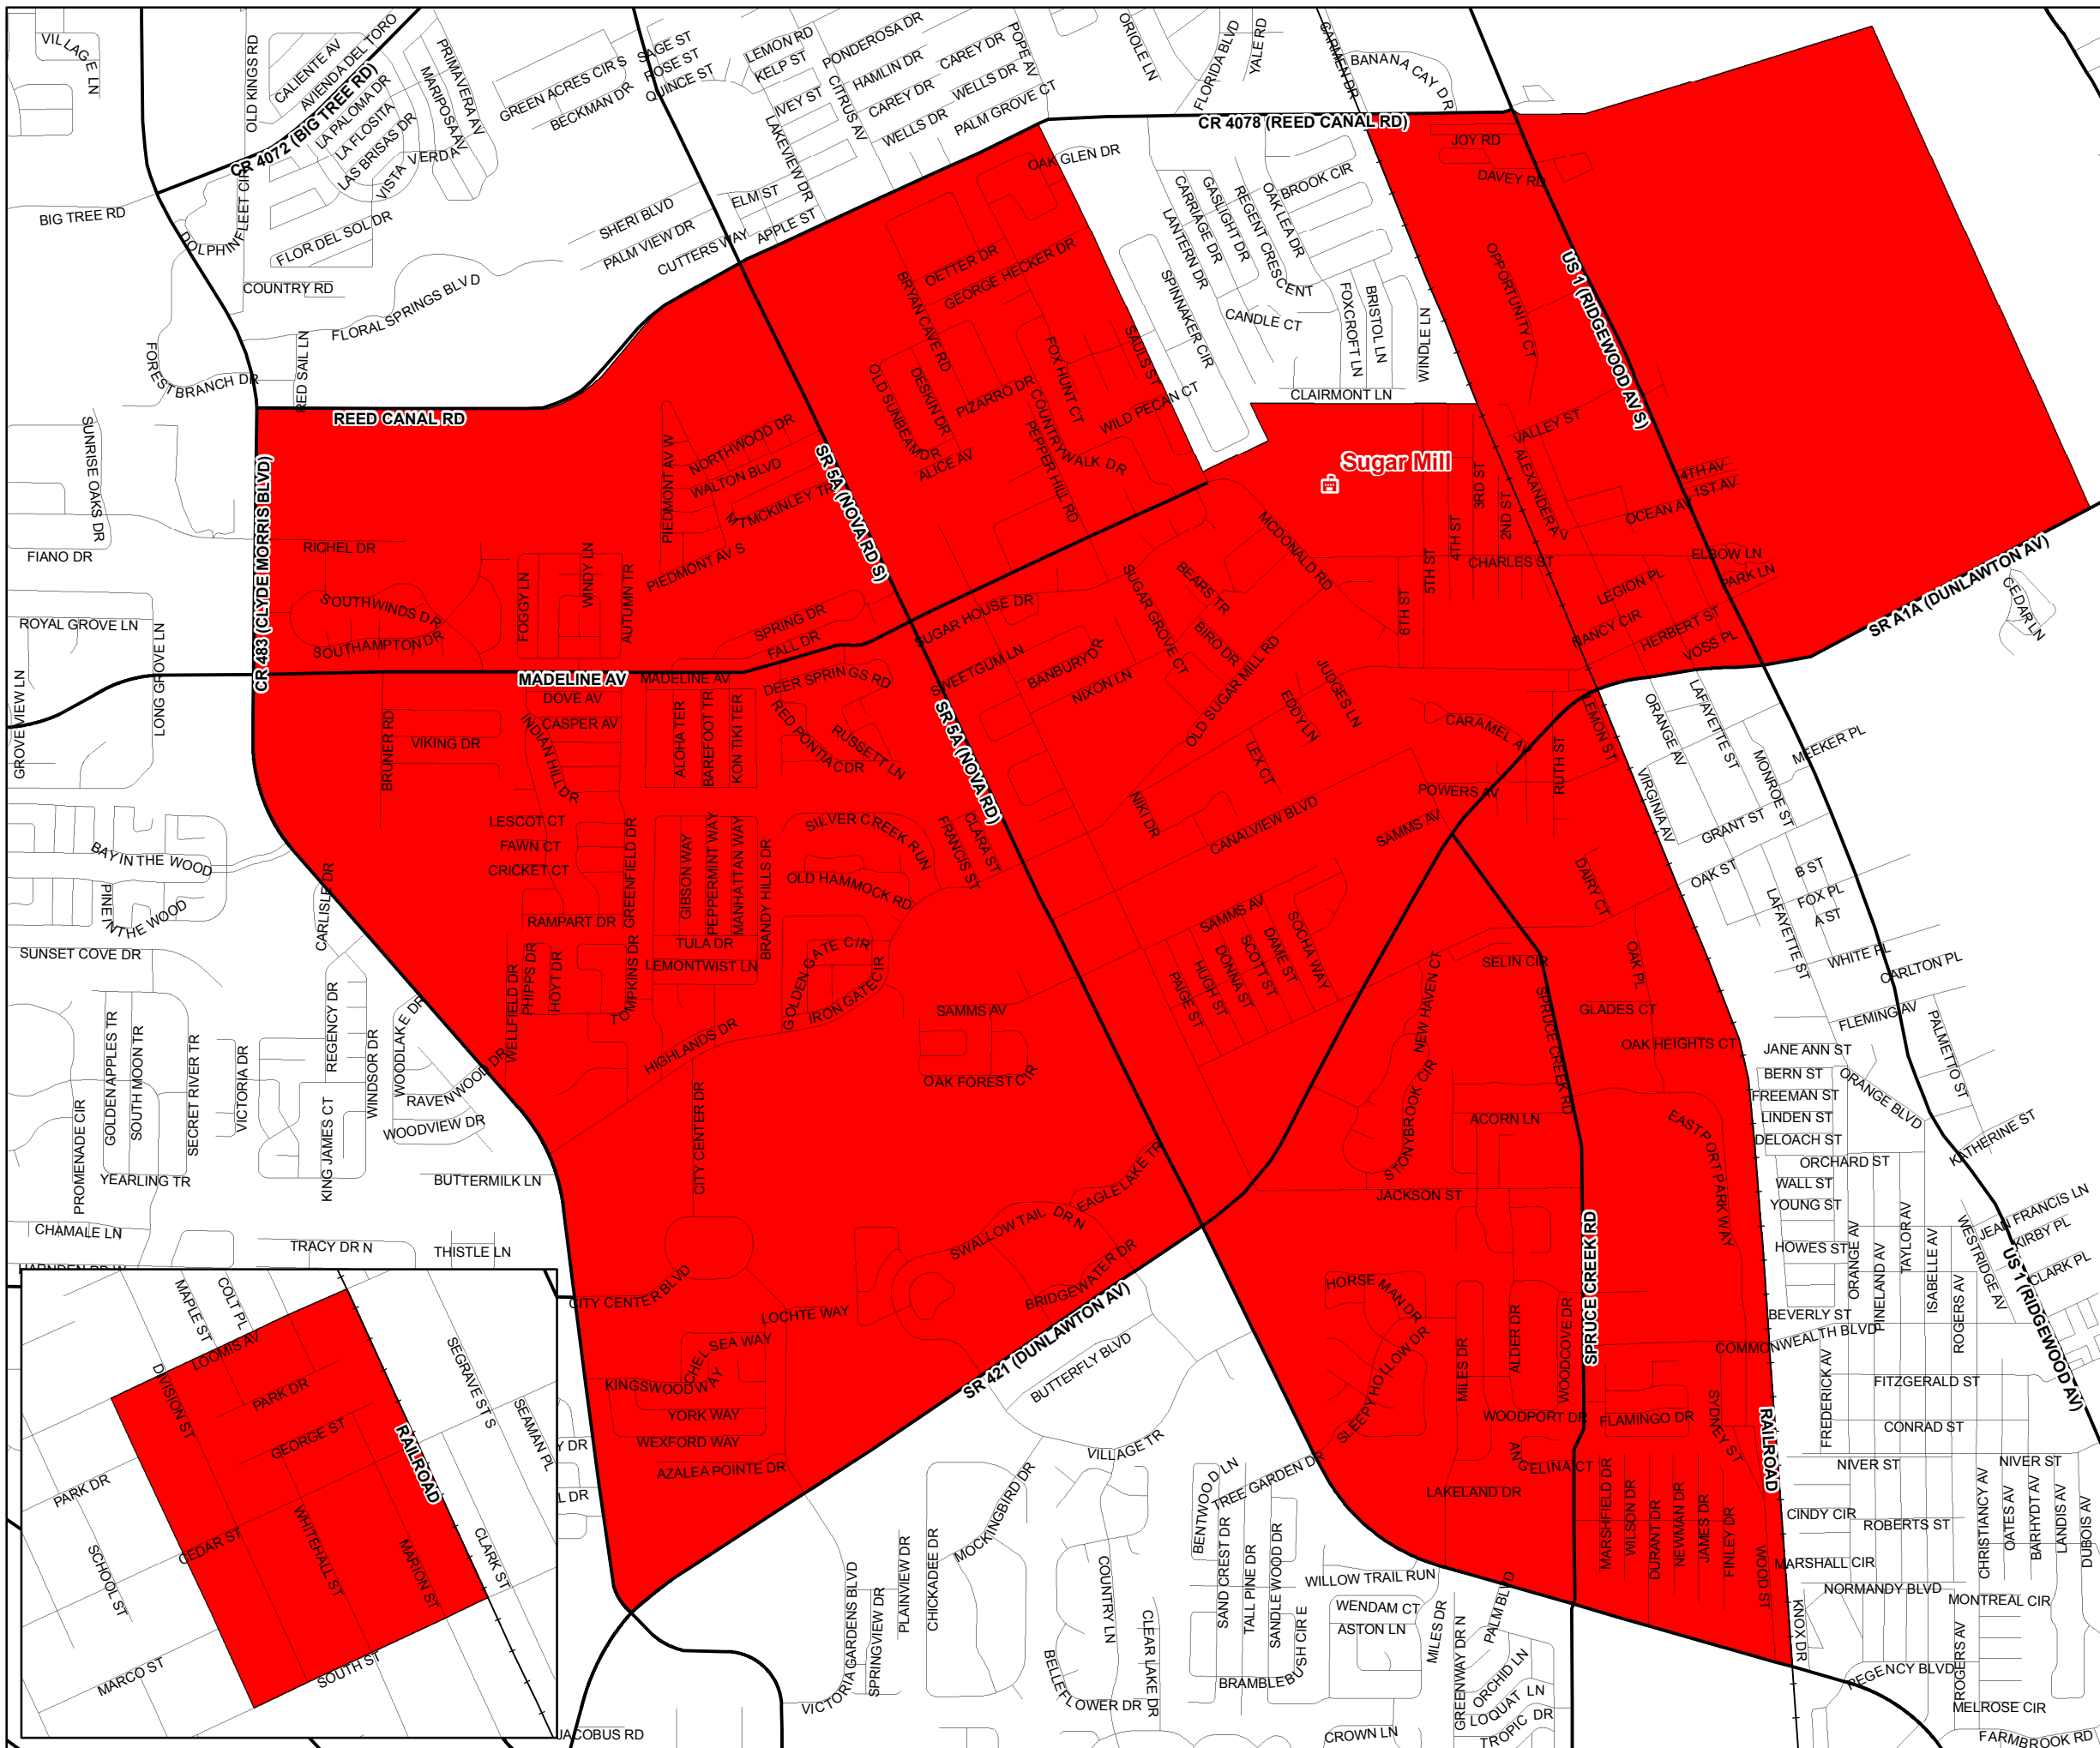

# Sugar Mill Elementary

Created by Facilities Services  
April 14, 2009  
Maps are for illustrative purposes.  
School attendance boundaries are  
identified in the Zone Description Manual.