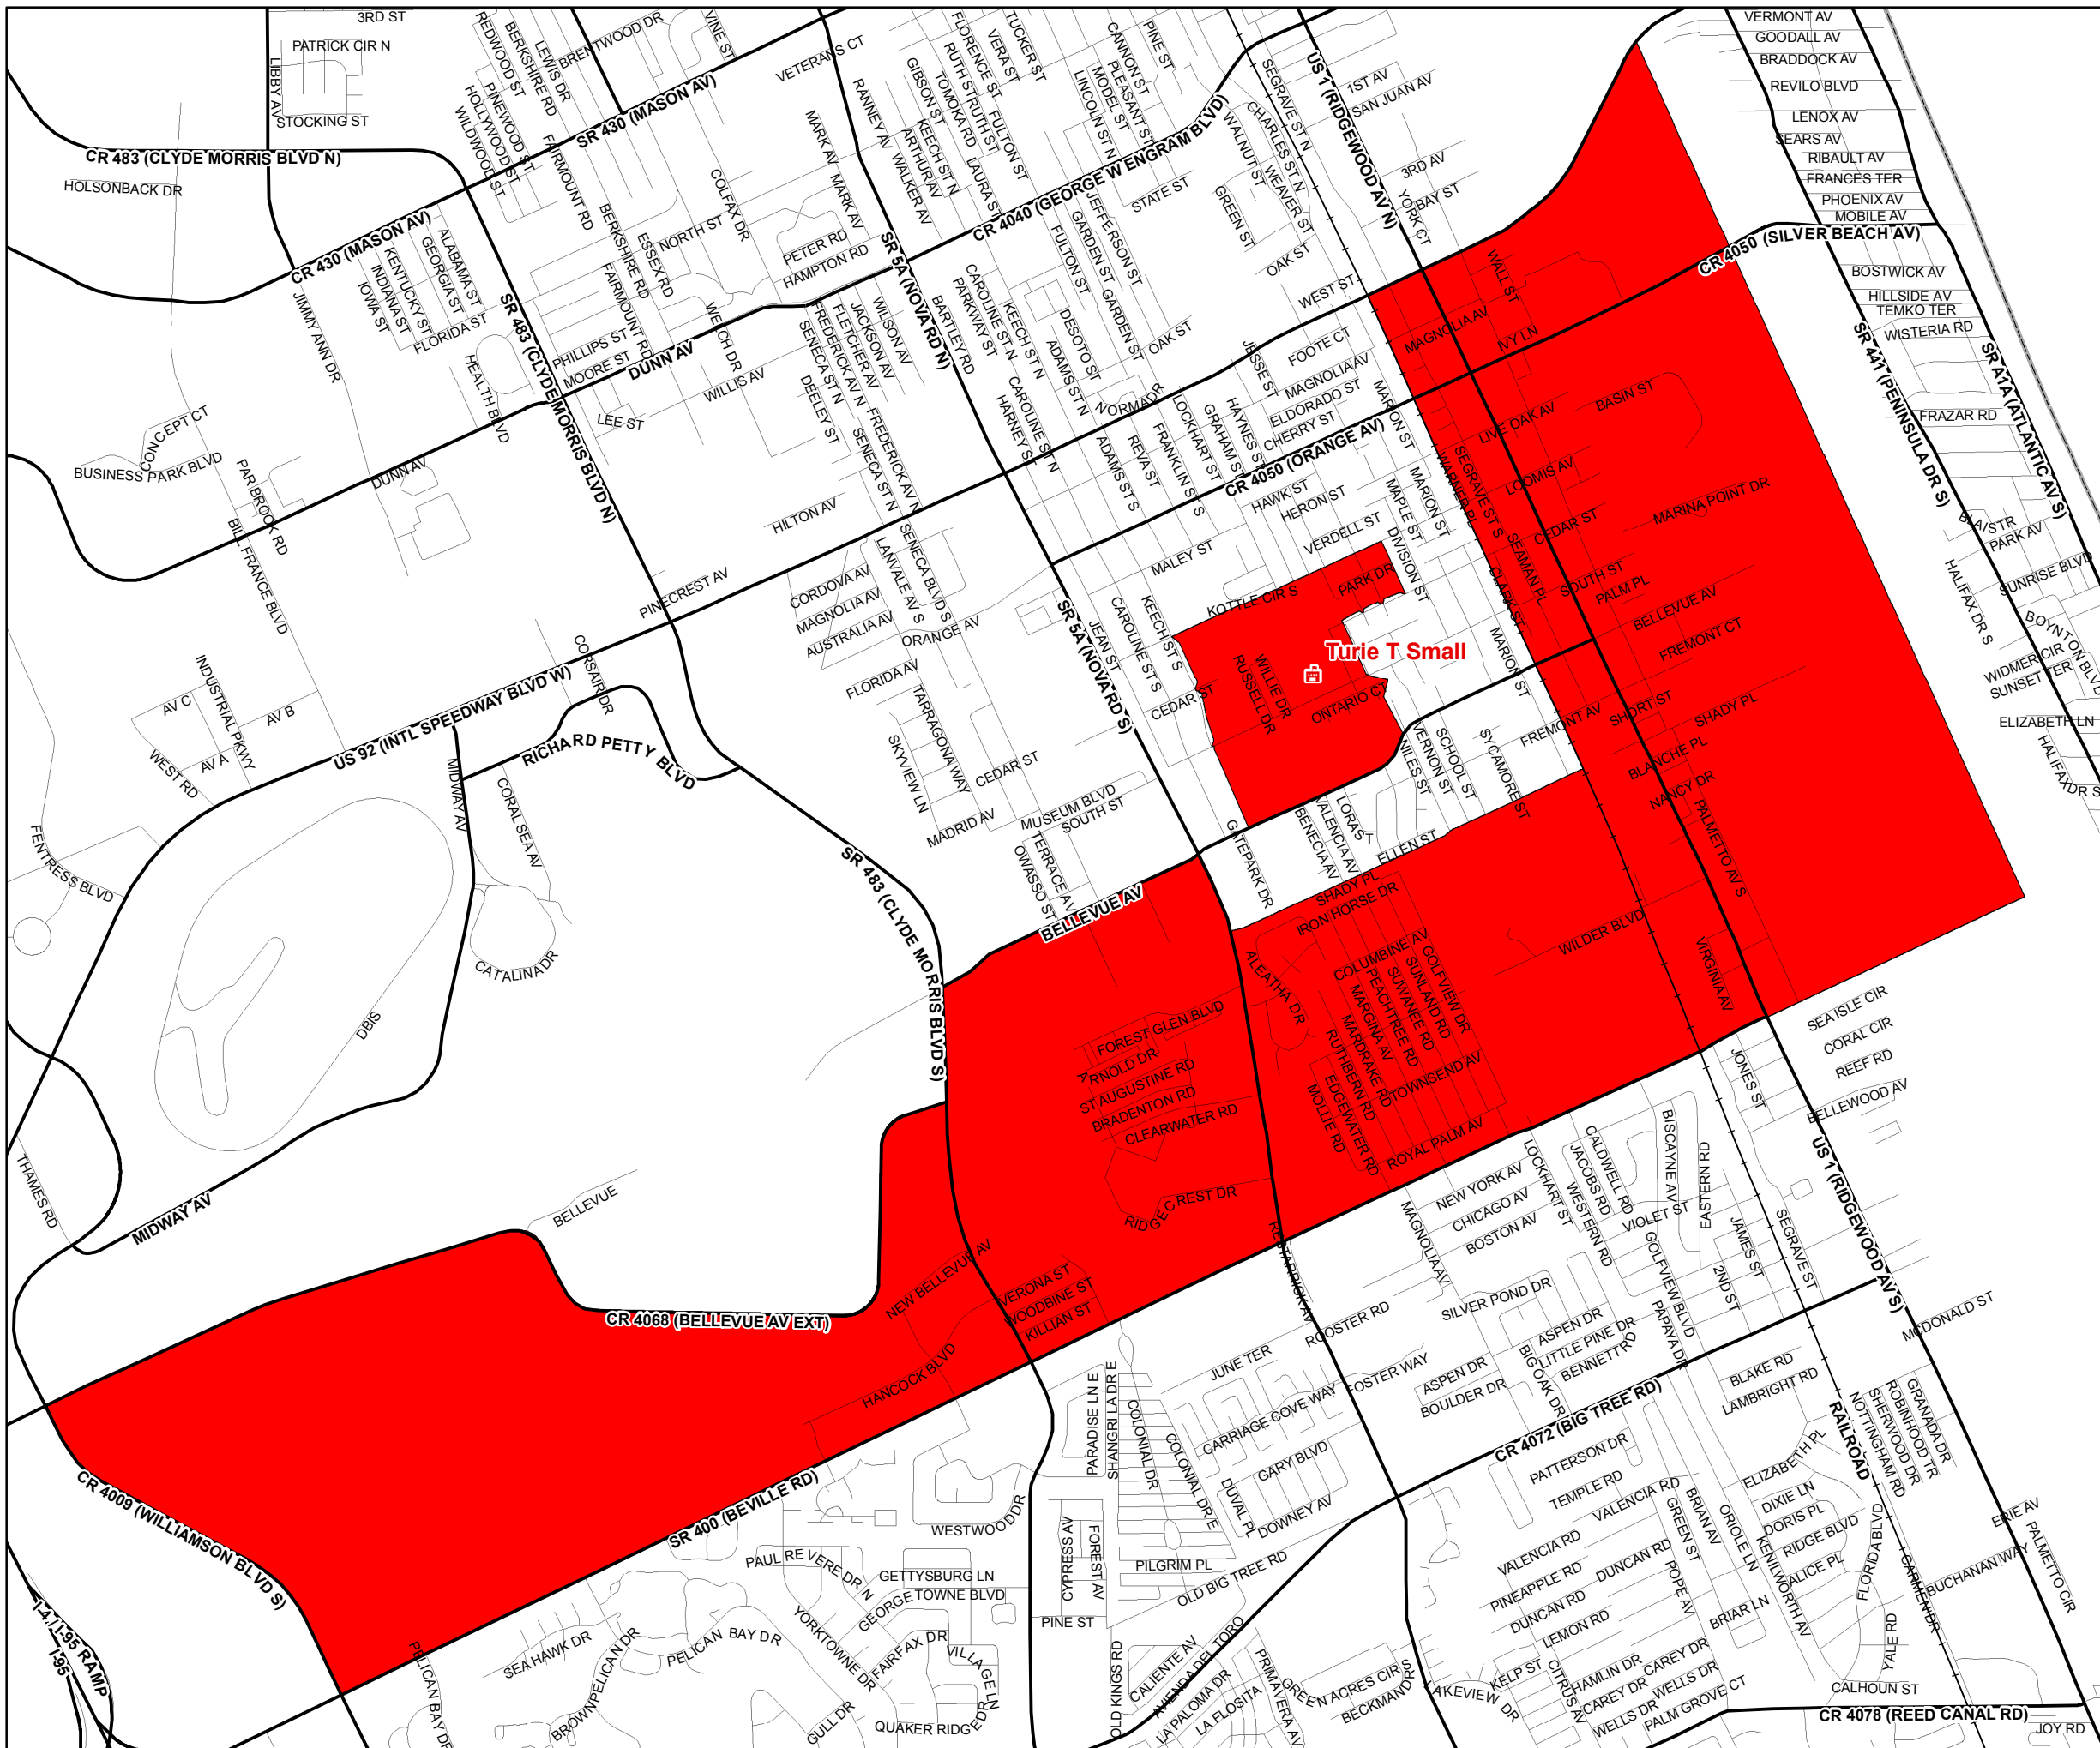

Turie T Small Elementary

Created by Facilities Services
April 14, 2009
Maps are for illustrative purposes.
School attendance boundaries are
identified in the Zone Description Manual.