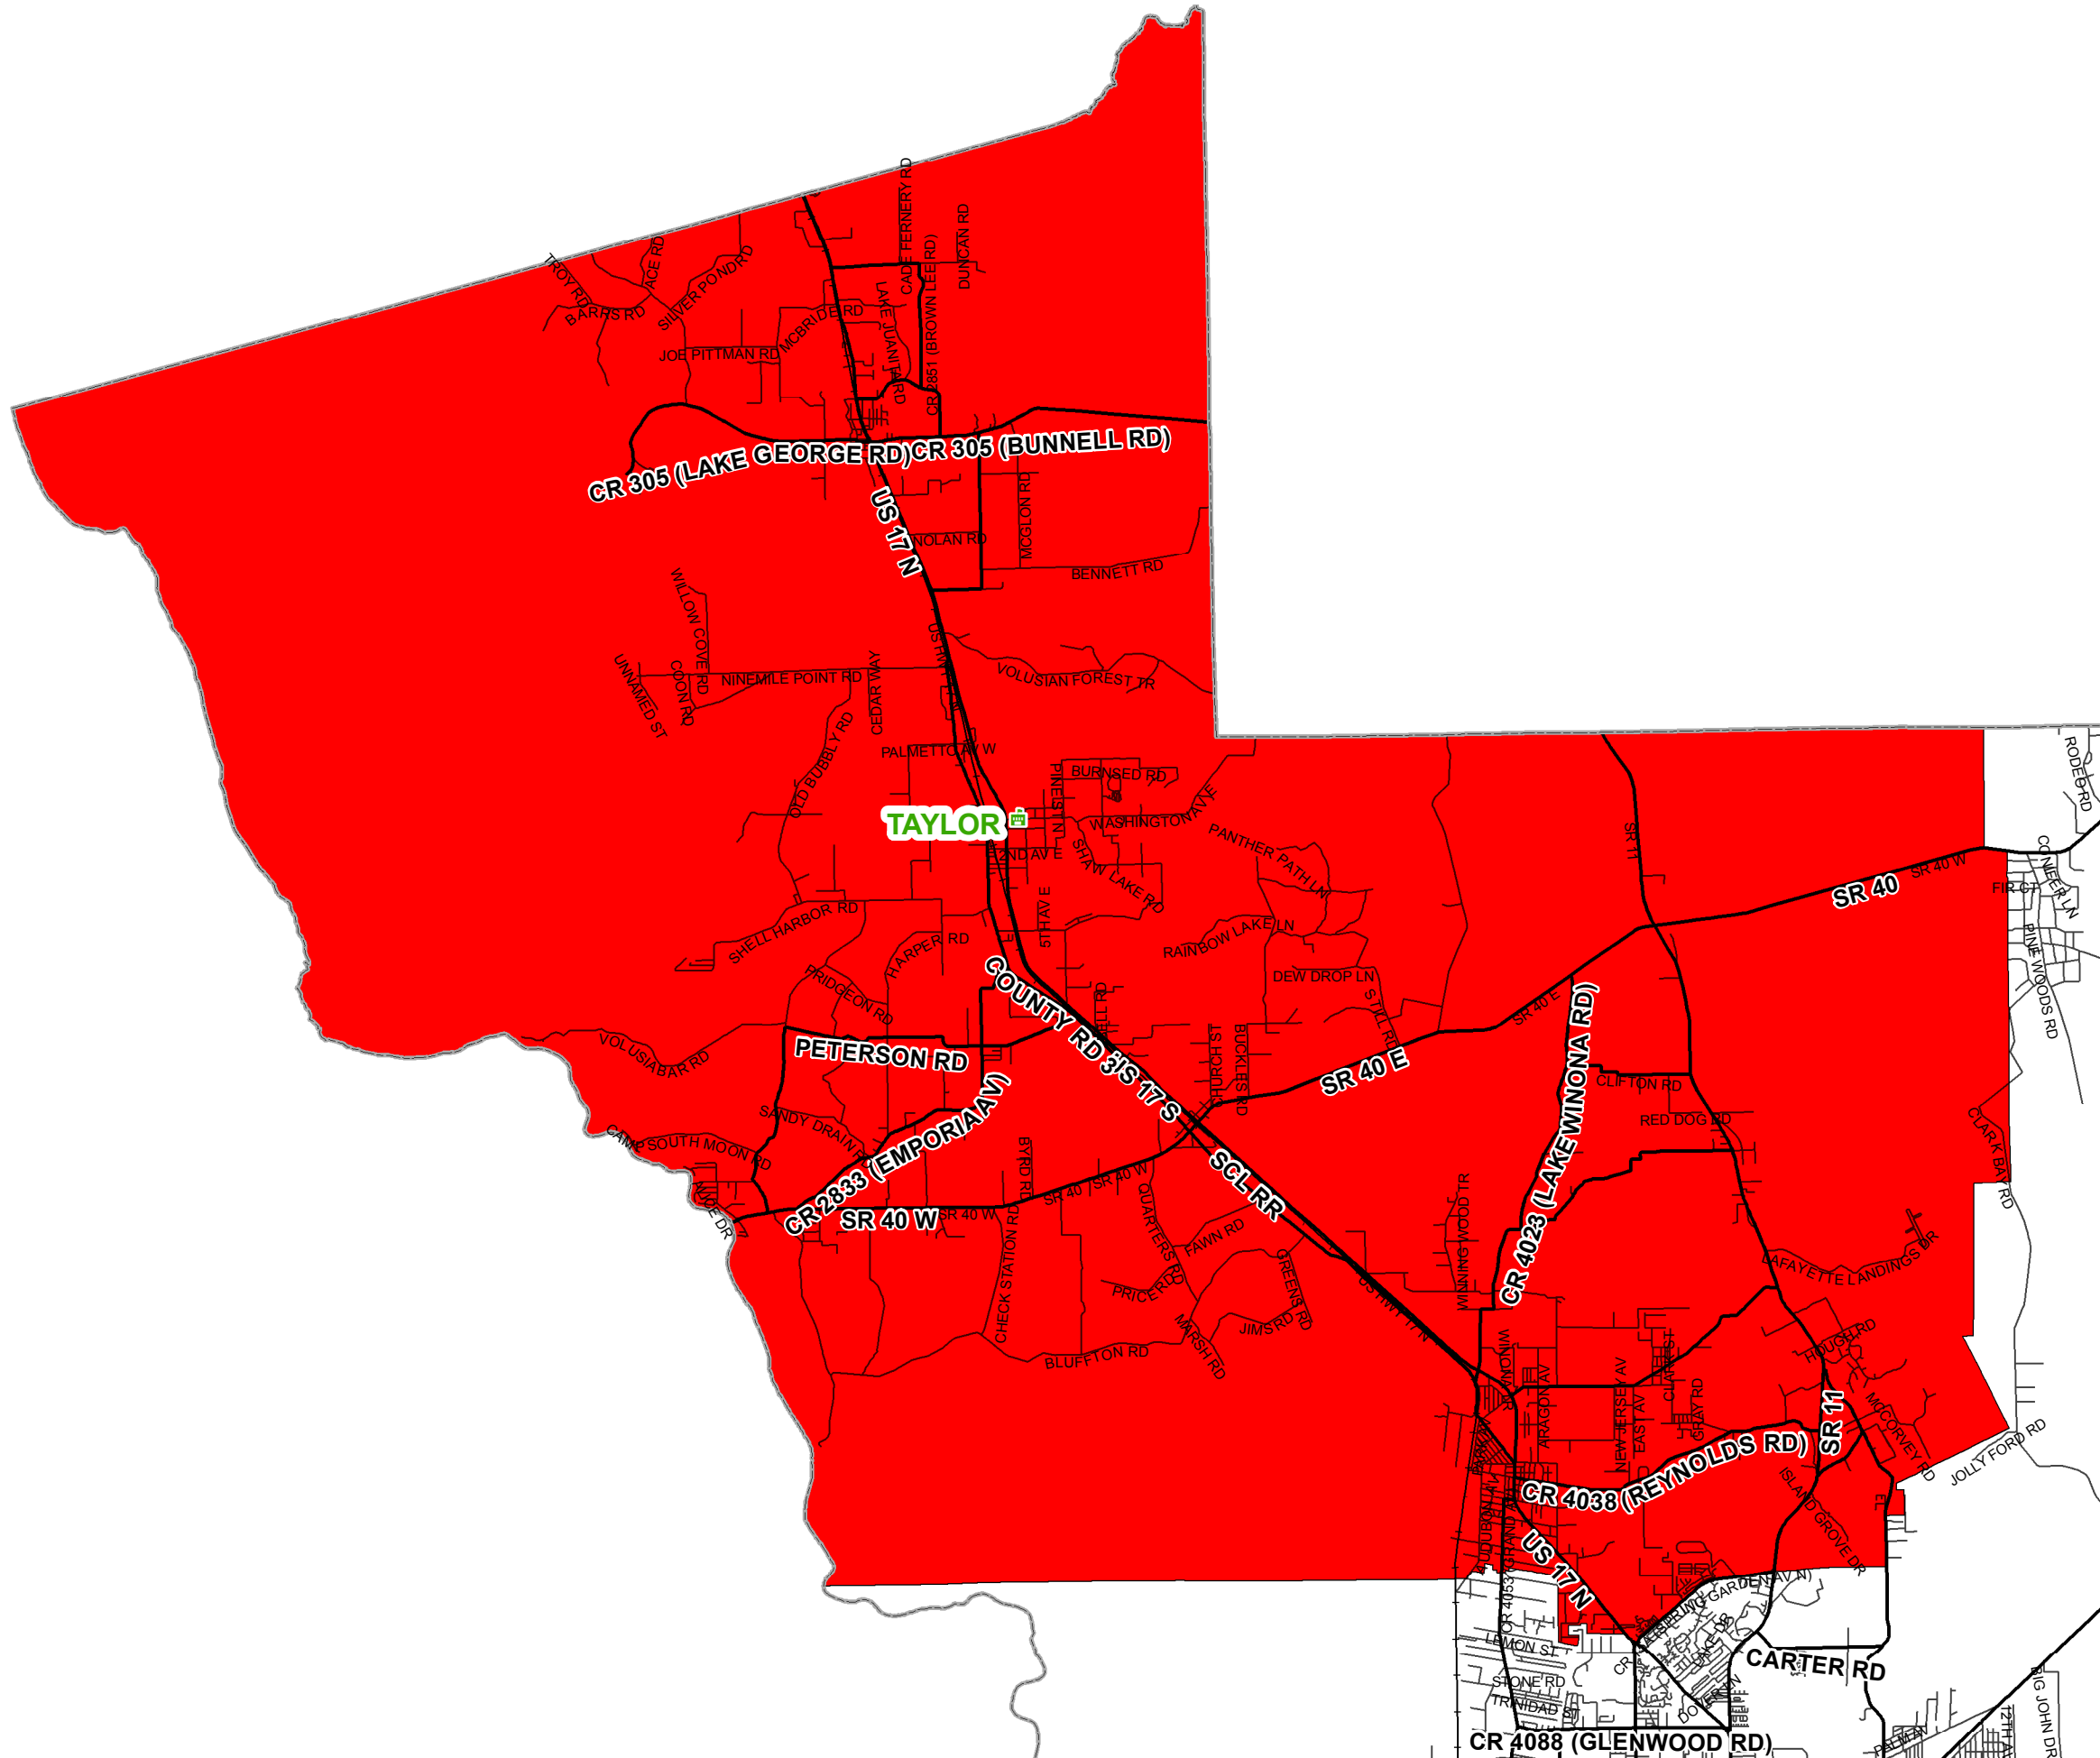

TD Taylor High

Created by Facilities Services
March 10, 2009
Maps are for illustrative purposes.
School attendance boundaries are
identified in the Zone Description Manual.