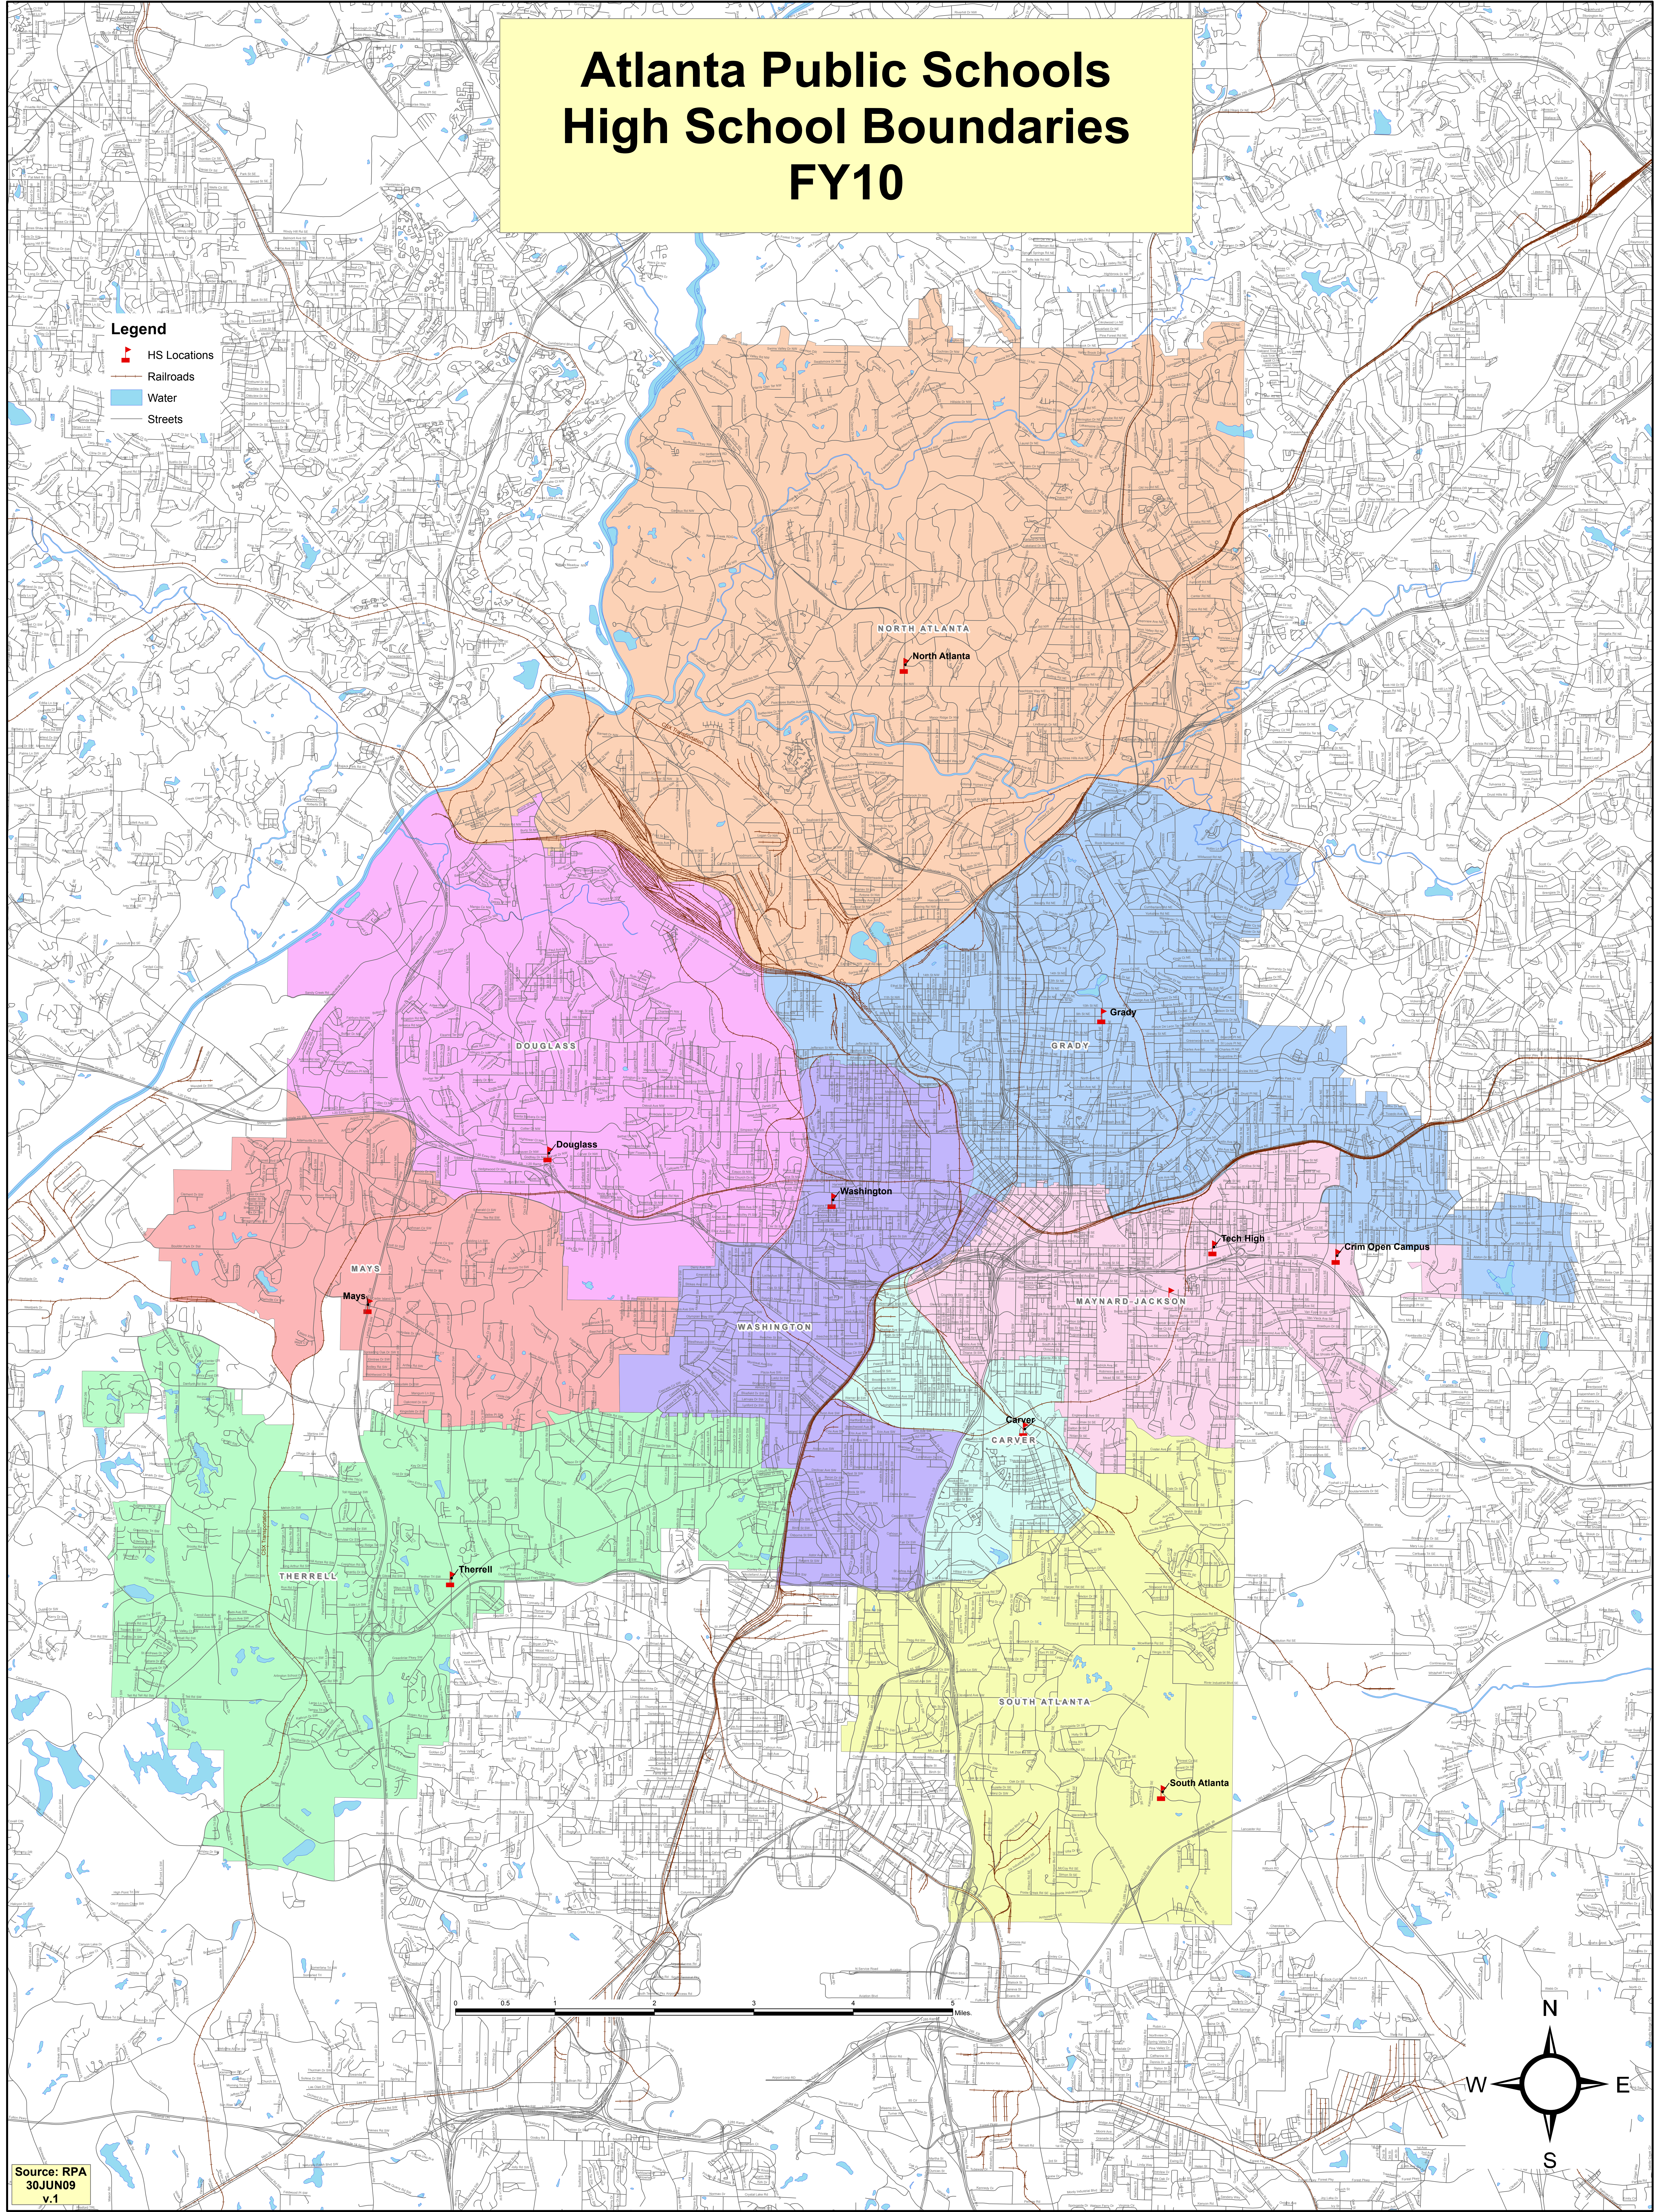

# Atlanta Public Schools High School Boundaries FY10

## Legend

- HS Locations
- Railroads
- Water
- Streets

0 0.5 1 2 3 4 5 Miles