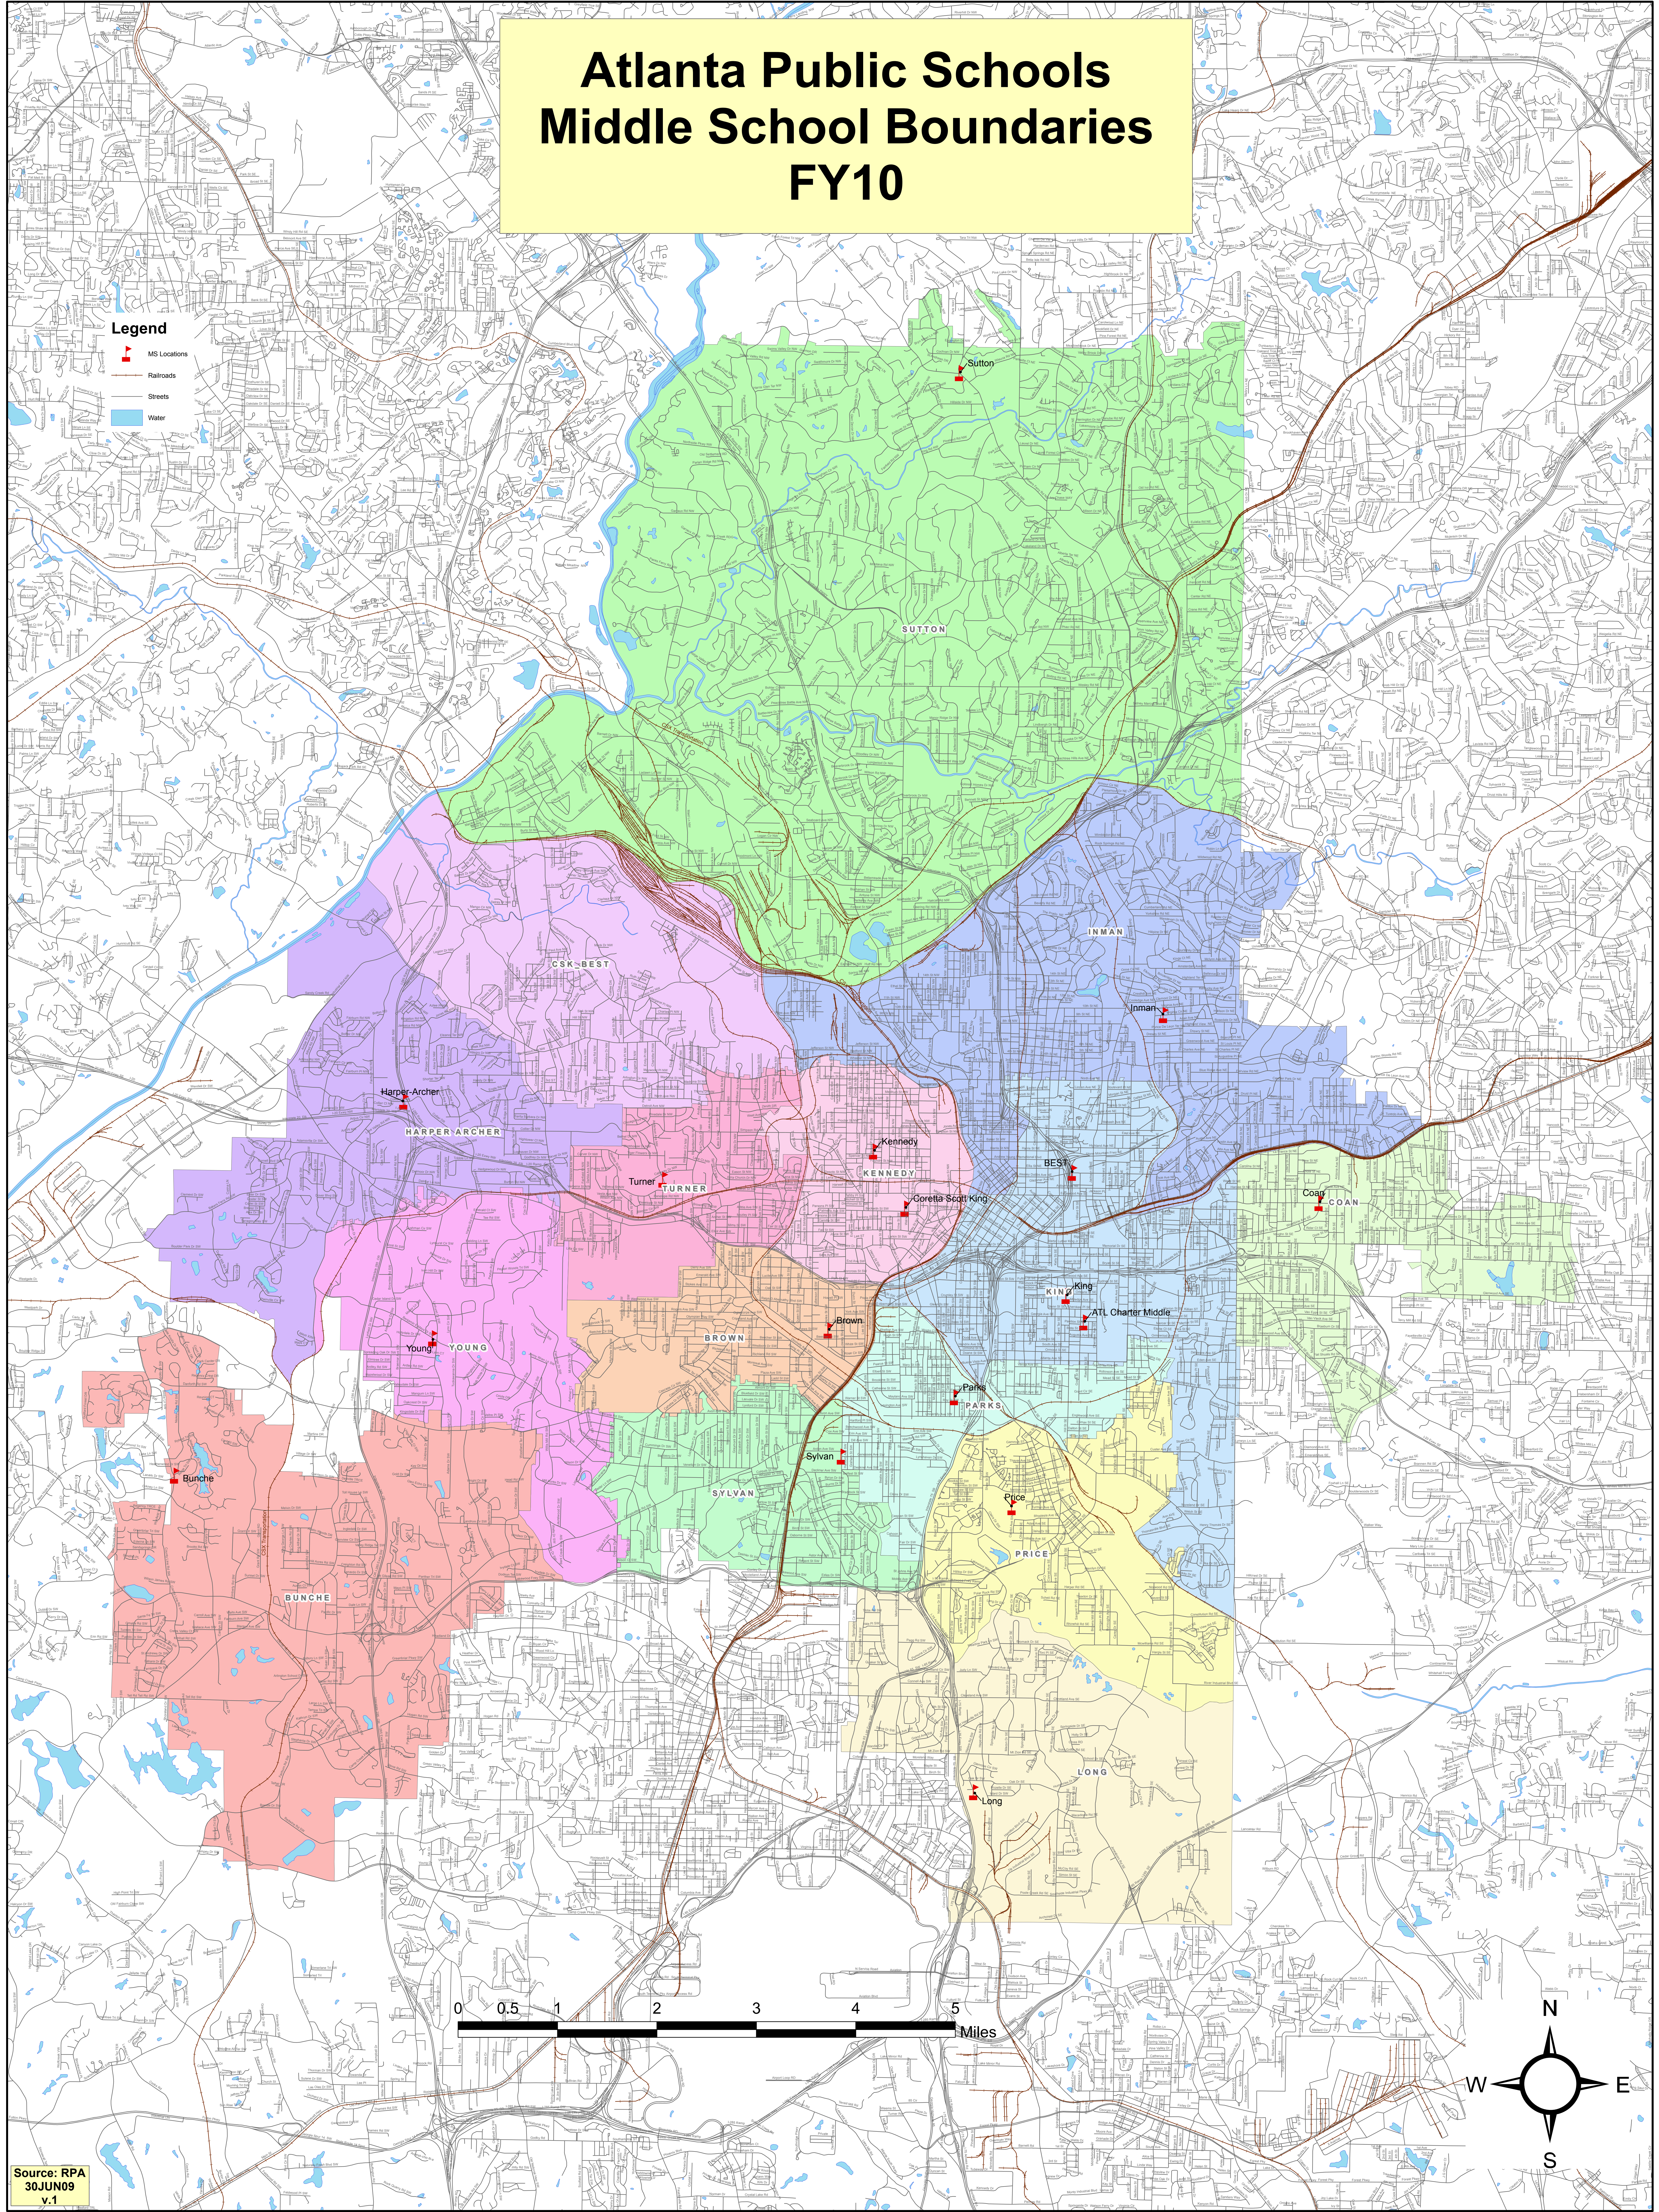

Atlanta Public Schools Middle School Boundaries FY10

Legend

- MS Locations
- Railroads
- Streets
- Water

0 0.5 1 2 3 4 5 Miles