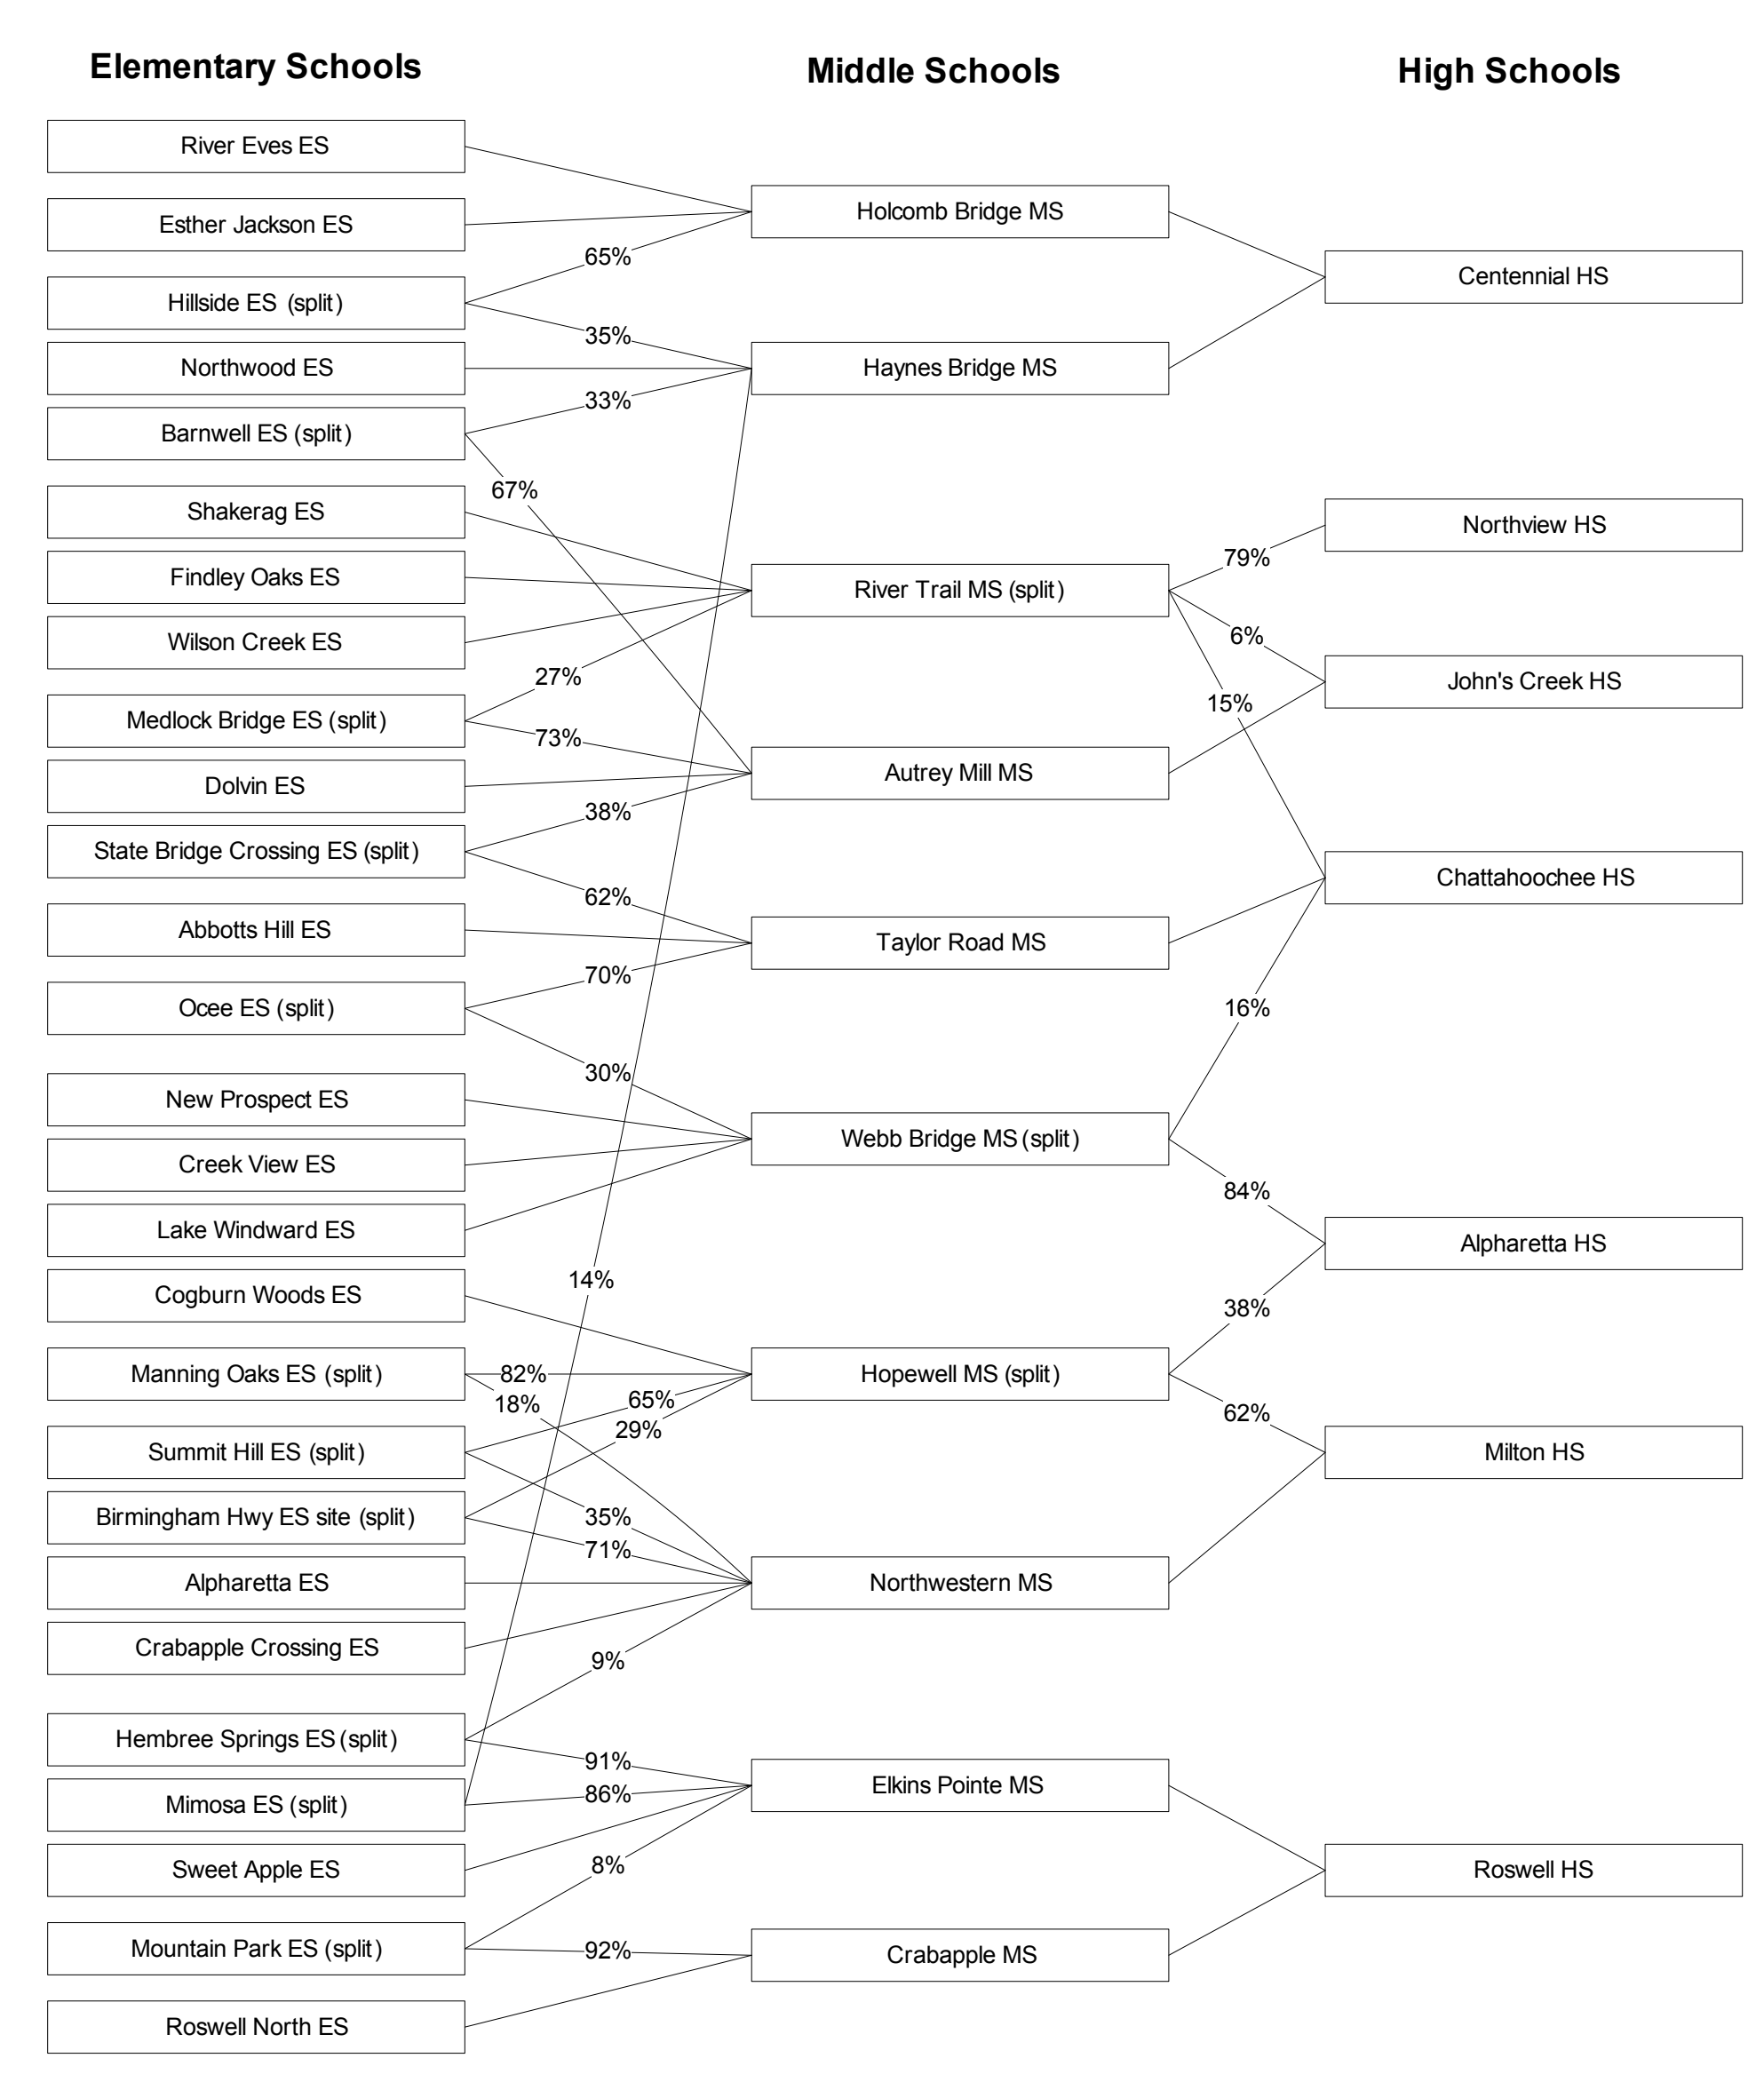

# North Fulton County and Sandy Springs Elementary Schools 2009-2010

- ABBOTTS HILL ES
  - ALPHARETTA ES
  - BARNWELL ES
  - BIRMINGHAM FALLS ES
  - COGBURN WOODS ES
  - CRABAPPLE CROSSING ES
  - CREEK VIEW ES
  - DOLVIN ES
  - DUNWOODY SPRINGS CHARTER ES
  - ESTHER JACKSON ES
  - FINDLEY OAKS ES
  - HEADS FERRY ES
  - HEMBREE SPRINGS ES
  - HIGH POINT ES
  - HILLSIDE ES
  - ISON SPRINGS ES
  - LAKE FOREST ES
  - LAKE WINDWARD ES
  - MANNING OAKS ES
  - MEDLOCK BRIDGE ES
  - MIMOSA ES
  - MOUNTAIN PARK ES
  - NEW PROSPECT ES
  - NORTHWOOD ES
  - OCEE ES
  - RIVER EVES ES
  - ROSWELL NORTH ES
  - SHAKERAG ES
  - SPALDING DRIVE CHARTER ES
  - STATE BRIDGE CROSSING ES
  - SUMMIT HILL ES
  - SWEET APPLE ES
  - WILSON CREEK ES
  - WOODLAND CHARTER ES
- Elementary School
  - ▲ Middle School
  - High School

**NORTH FULTON FEEDER PATTERN - 2009-10 SCHOOL YEAR**

**SANDY SPRINGS SCHOOL FEEDER PATTERNS - 2009-10 SCHOOL YEAR**