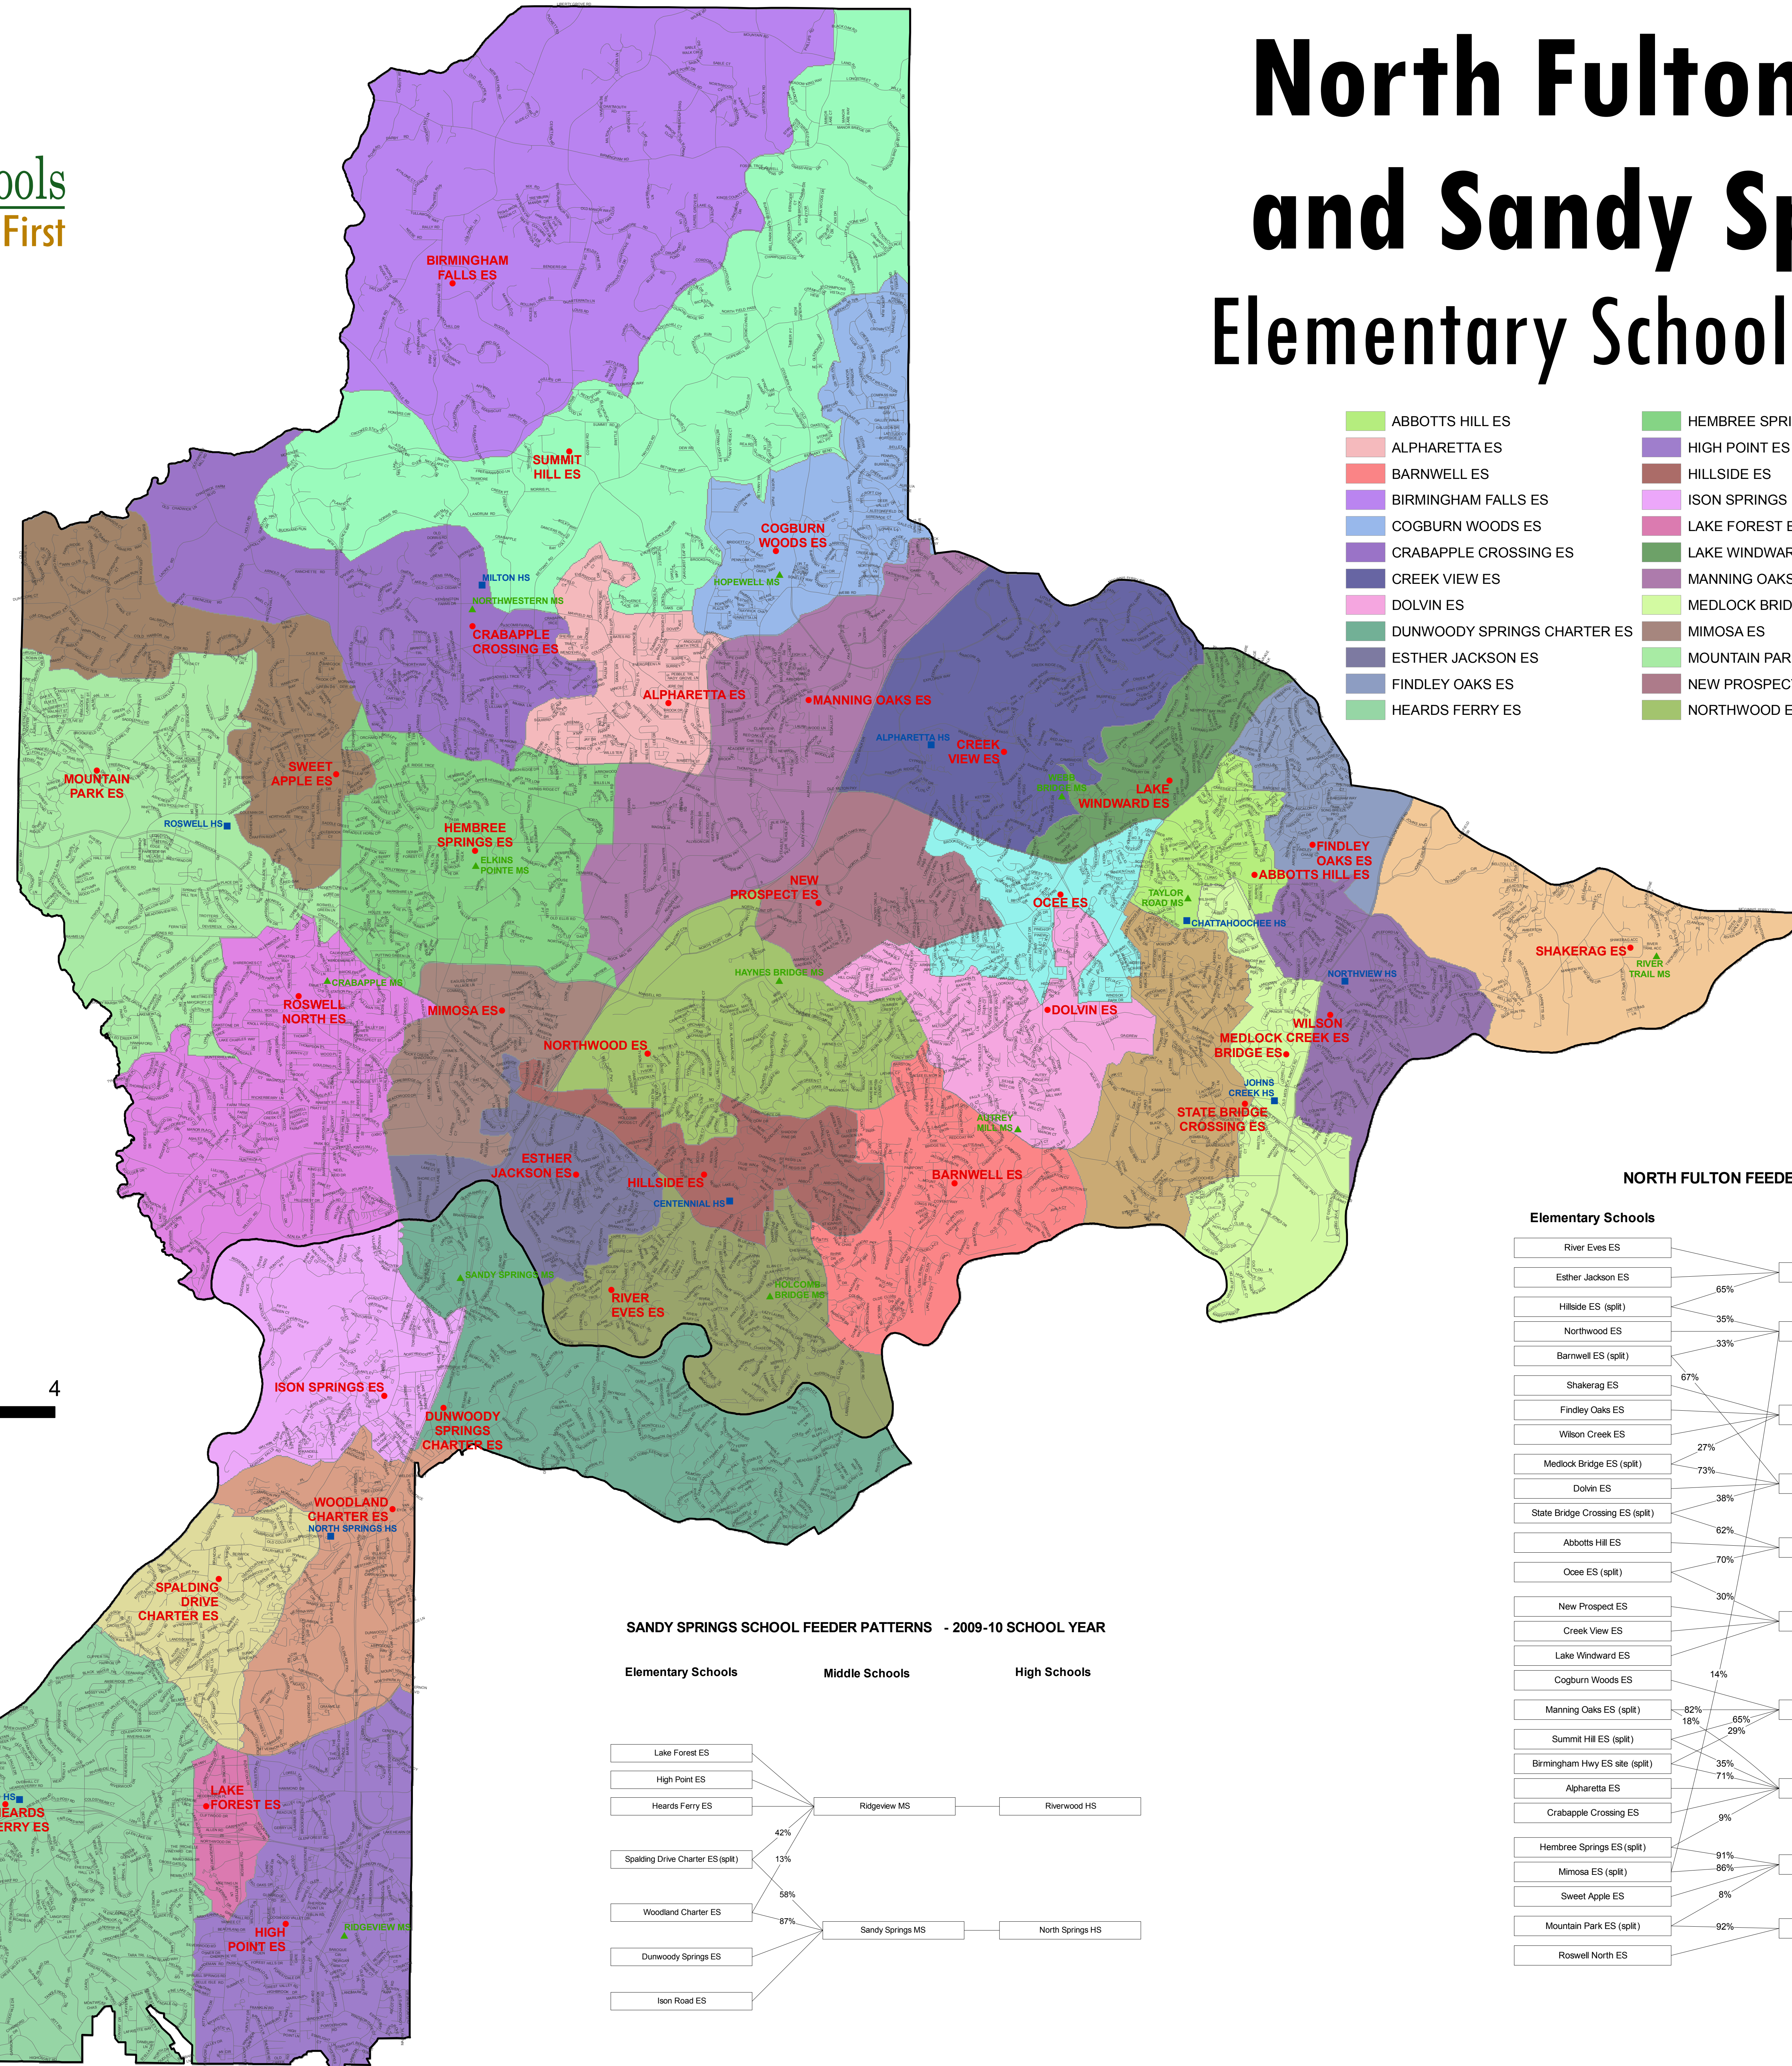

# North Fulton County and Sandy Springs Elementary Schools 2009-2010

- ABBOTTS HILL ES
  - ALPHARETTA ES
  - BARNWELL ES
  - BIRMINGHAM FALLS ES
  - COGBURN WOODS ES
  - CRABAPPLE CROSSING ES
  - CREEK VIEW ES
  - DOLVIN ES
  - DUNWOODY SPRINGS CHARTER ES
  - ESTHER JACKSON ES
  - FINDLEY OAKS ES
  - HEADS FERRY ES
  - HEMBREE SPRINGS ES
  - HIGH POINT ES
  - HILLSIDE ES
  - ISON SPRINGS ES
  - LAKE FOREST ES
  - LAKE WINDWARD ES
  - MANNING OAKS ES
  - MEDLOCK BRIDGE ES
  - MIMOSA ES
  - MOUNTAIN PARK ES
  - NEW PROSPECT ES
  - NORTHWOOD ES
  - OCEE ES
  - RIVER EVES ES
  - ROSWELL NORTH ES
  - SHAKERAG ES
  - SPALDING DRIVE CHARTER ES
  - STATE BRIDGE CROSSING ES
  - SUMMIT HILL ES
  - SWEET APPLE ES
  - WILSON CREEK ES
  - WOODLAND CHARTER ES
- Elementary School
  - ▲ Middle School
  - High School

**NORTH FULTON FEEDER PATTERN - 2009-10 SCHOOL YEAR**

**SANDY SPRINGS SCHOOL FEEDER PATTERNS - 2009-10 SCHOOL YEAR**