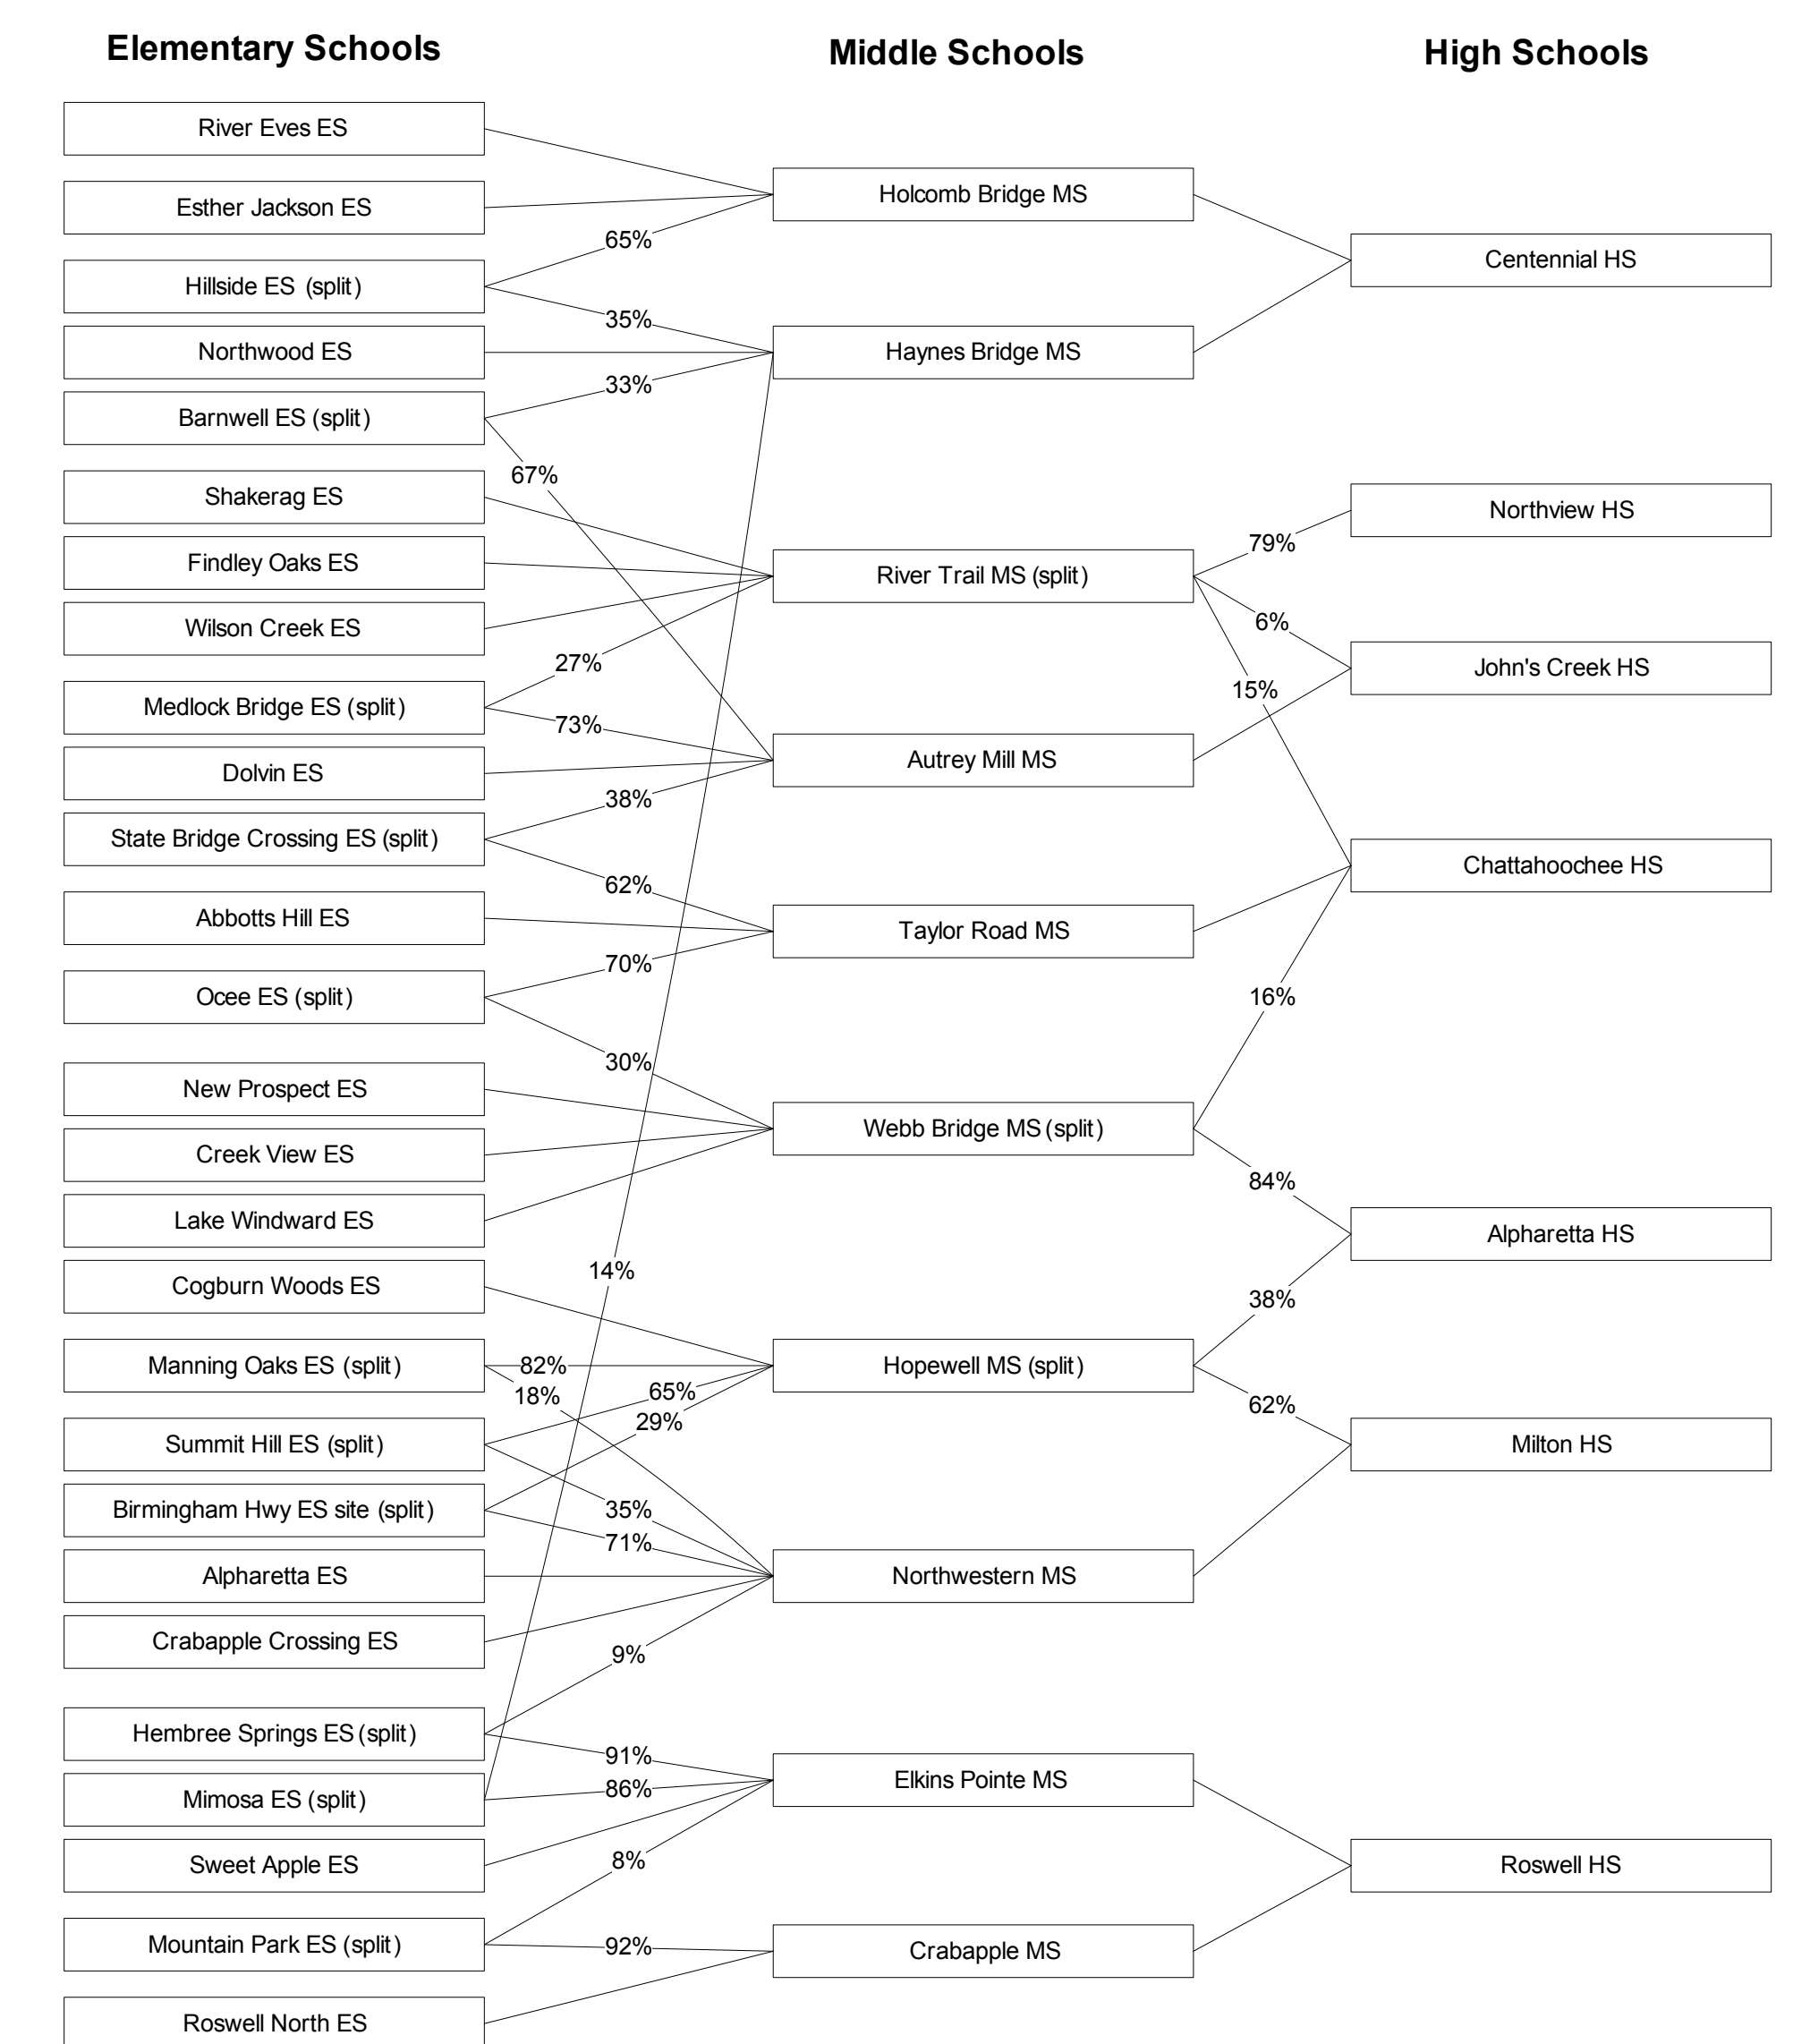

North Fulton County and Sandy Springs High Schools 2009-2010

NORTH FULTON FEEDER PATTERN - 2009-10 SCHOOL YEAR

SANDY SPRINGS SCHOOL FEEDER PATTERNS - 2009-10 SCHOOL YEAR