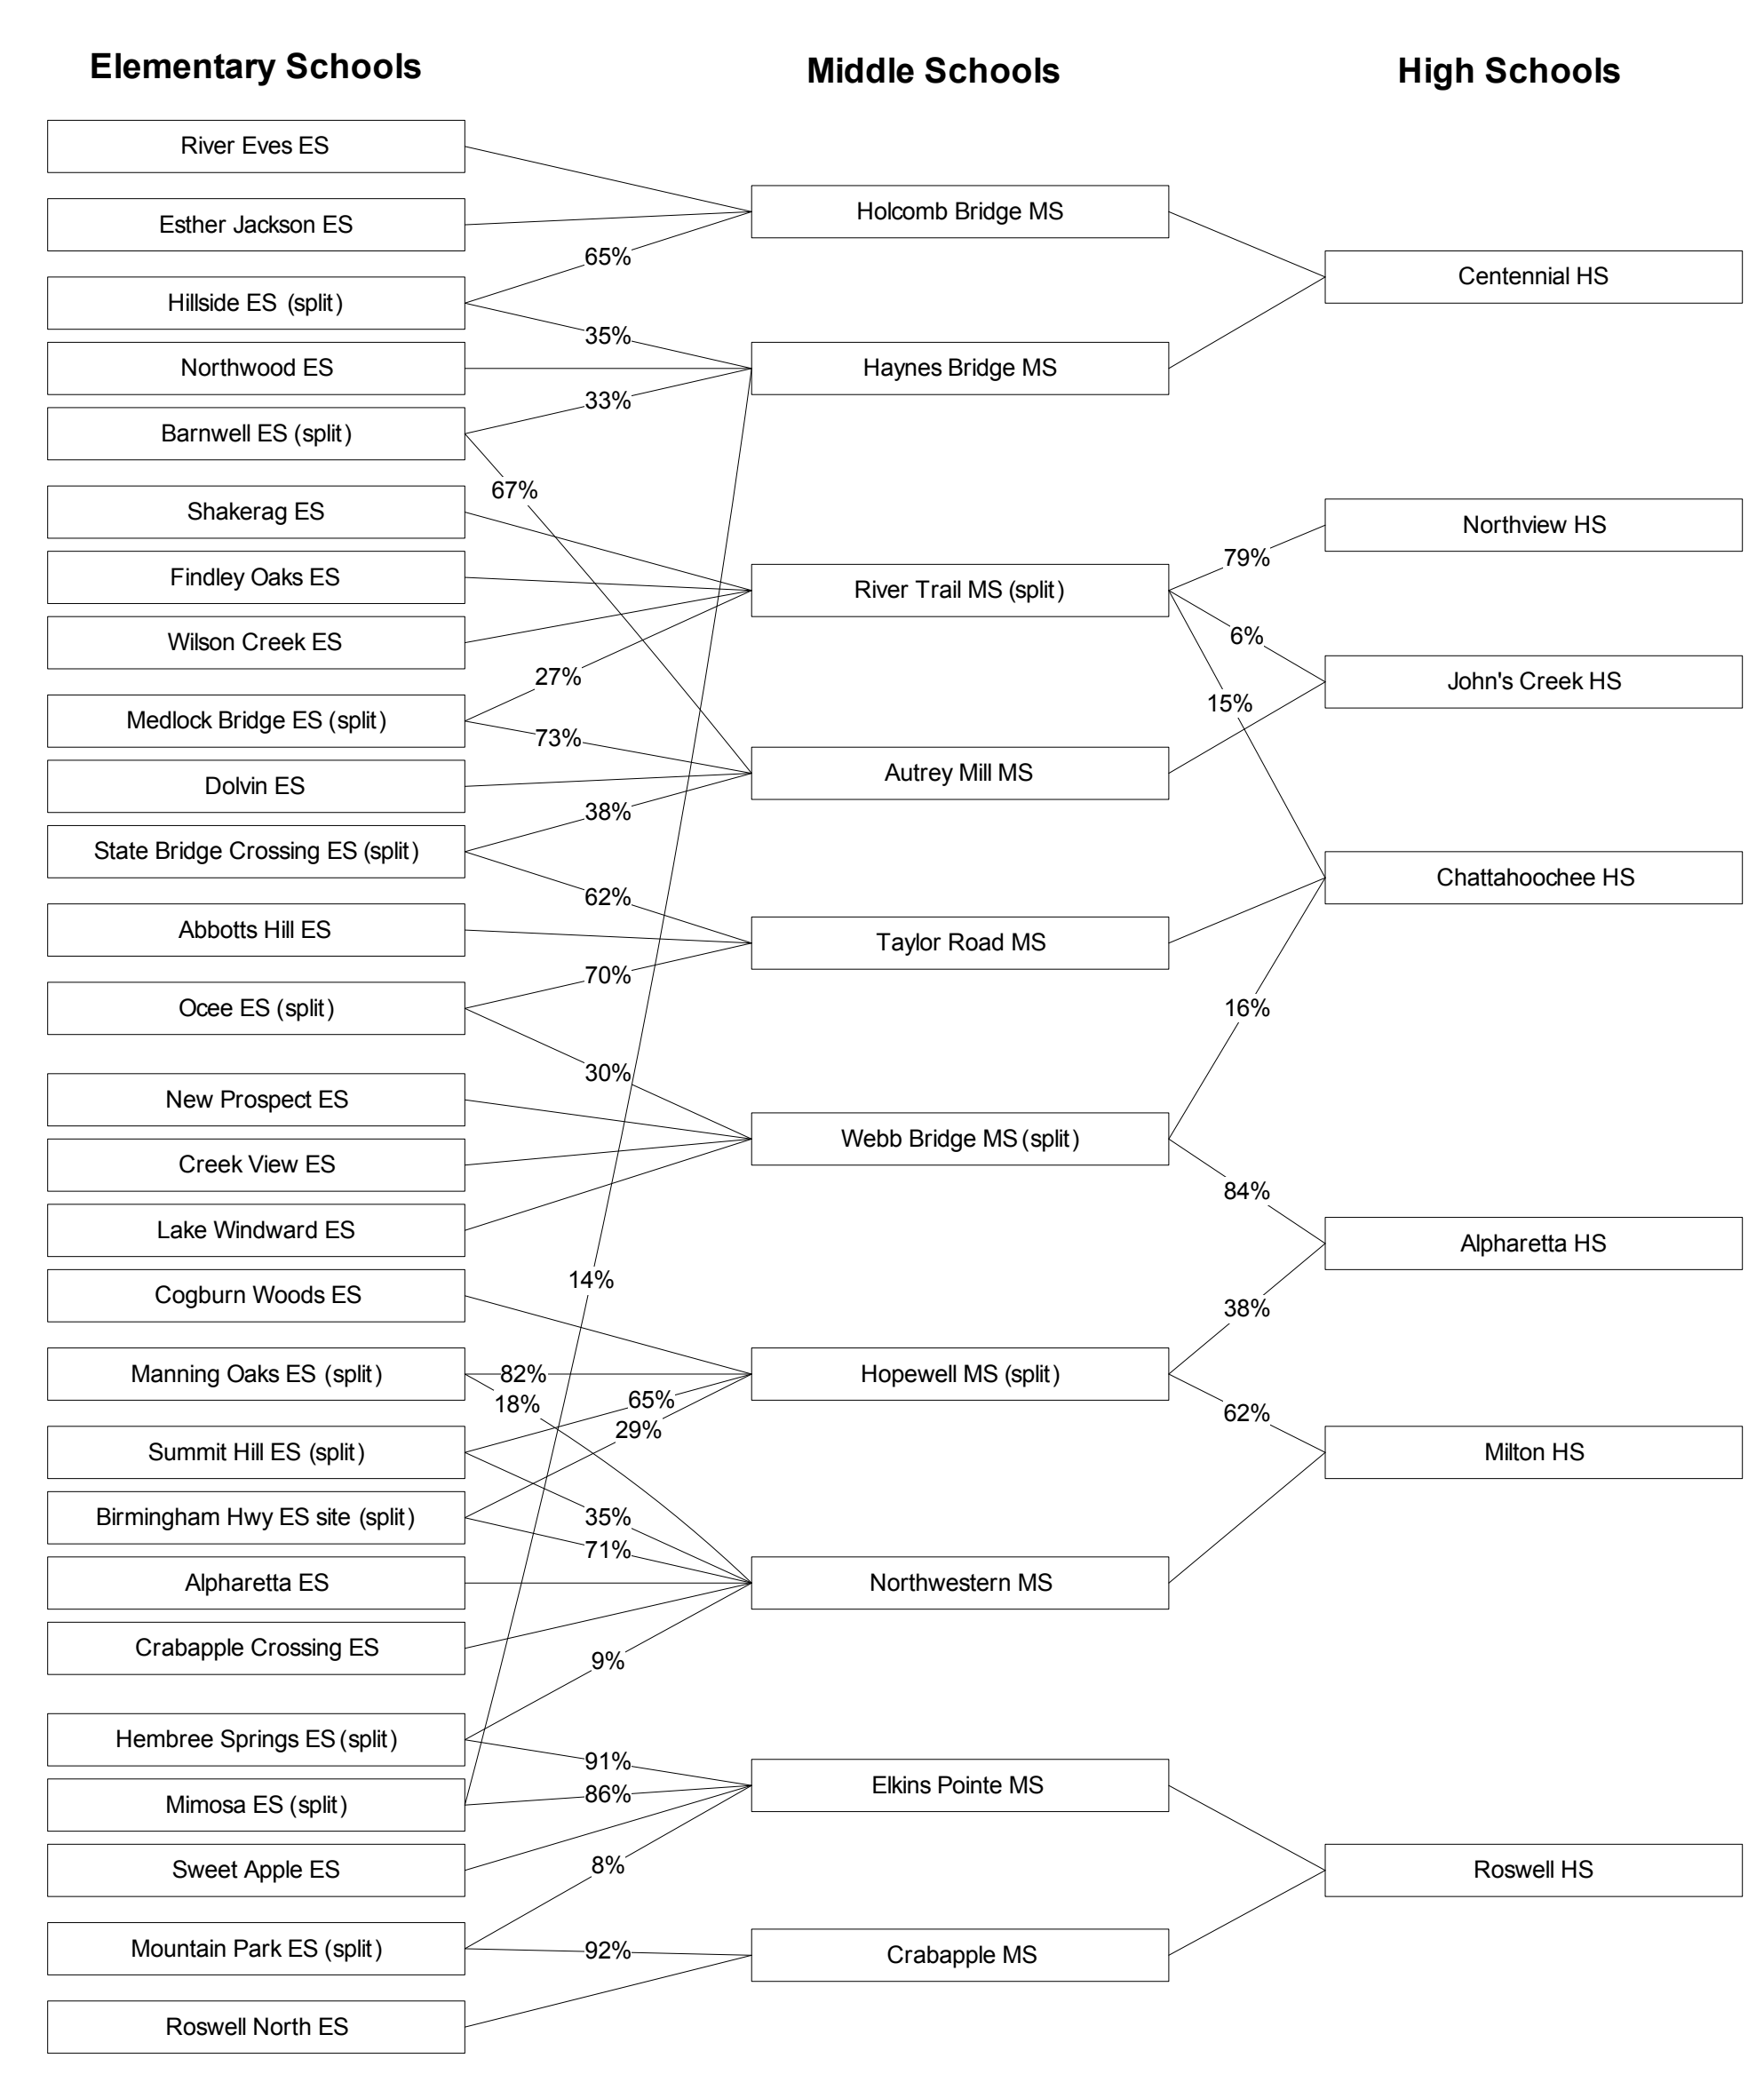

# North Fulton County and Sandy Springs Middle Schools 2009-2010

- AUTREY MILL MS
- CRABAPPLE MS
- ELKINS POINTE MS
- HAYNES BRIDGE MS
- HOLCOMB BRIDGE MS
- HOPEWELL MS
- NORTHWESTERN MS
- RIDGEVIEW MS
- RIVER TRAIL MS
- SANDY SPRINGS MS
- TAYLOR ROAD MS
- WEBB BRIDGE MS
- Elementary School
- ▲ Middle School
- High School

**NORTH FULTON FEEDER PATTERN - 2009-10 SCHOOL YEAR**

**SANDY SPRINGS SCHOOL FEEDER PATTERNS - 2009-10 SCHOOL YEAR**