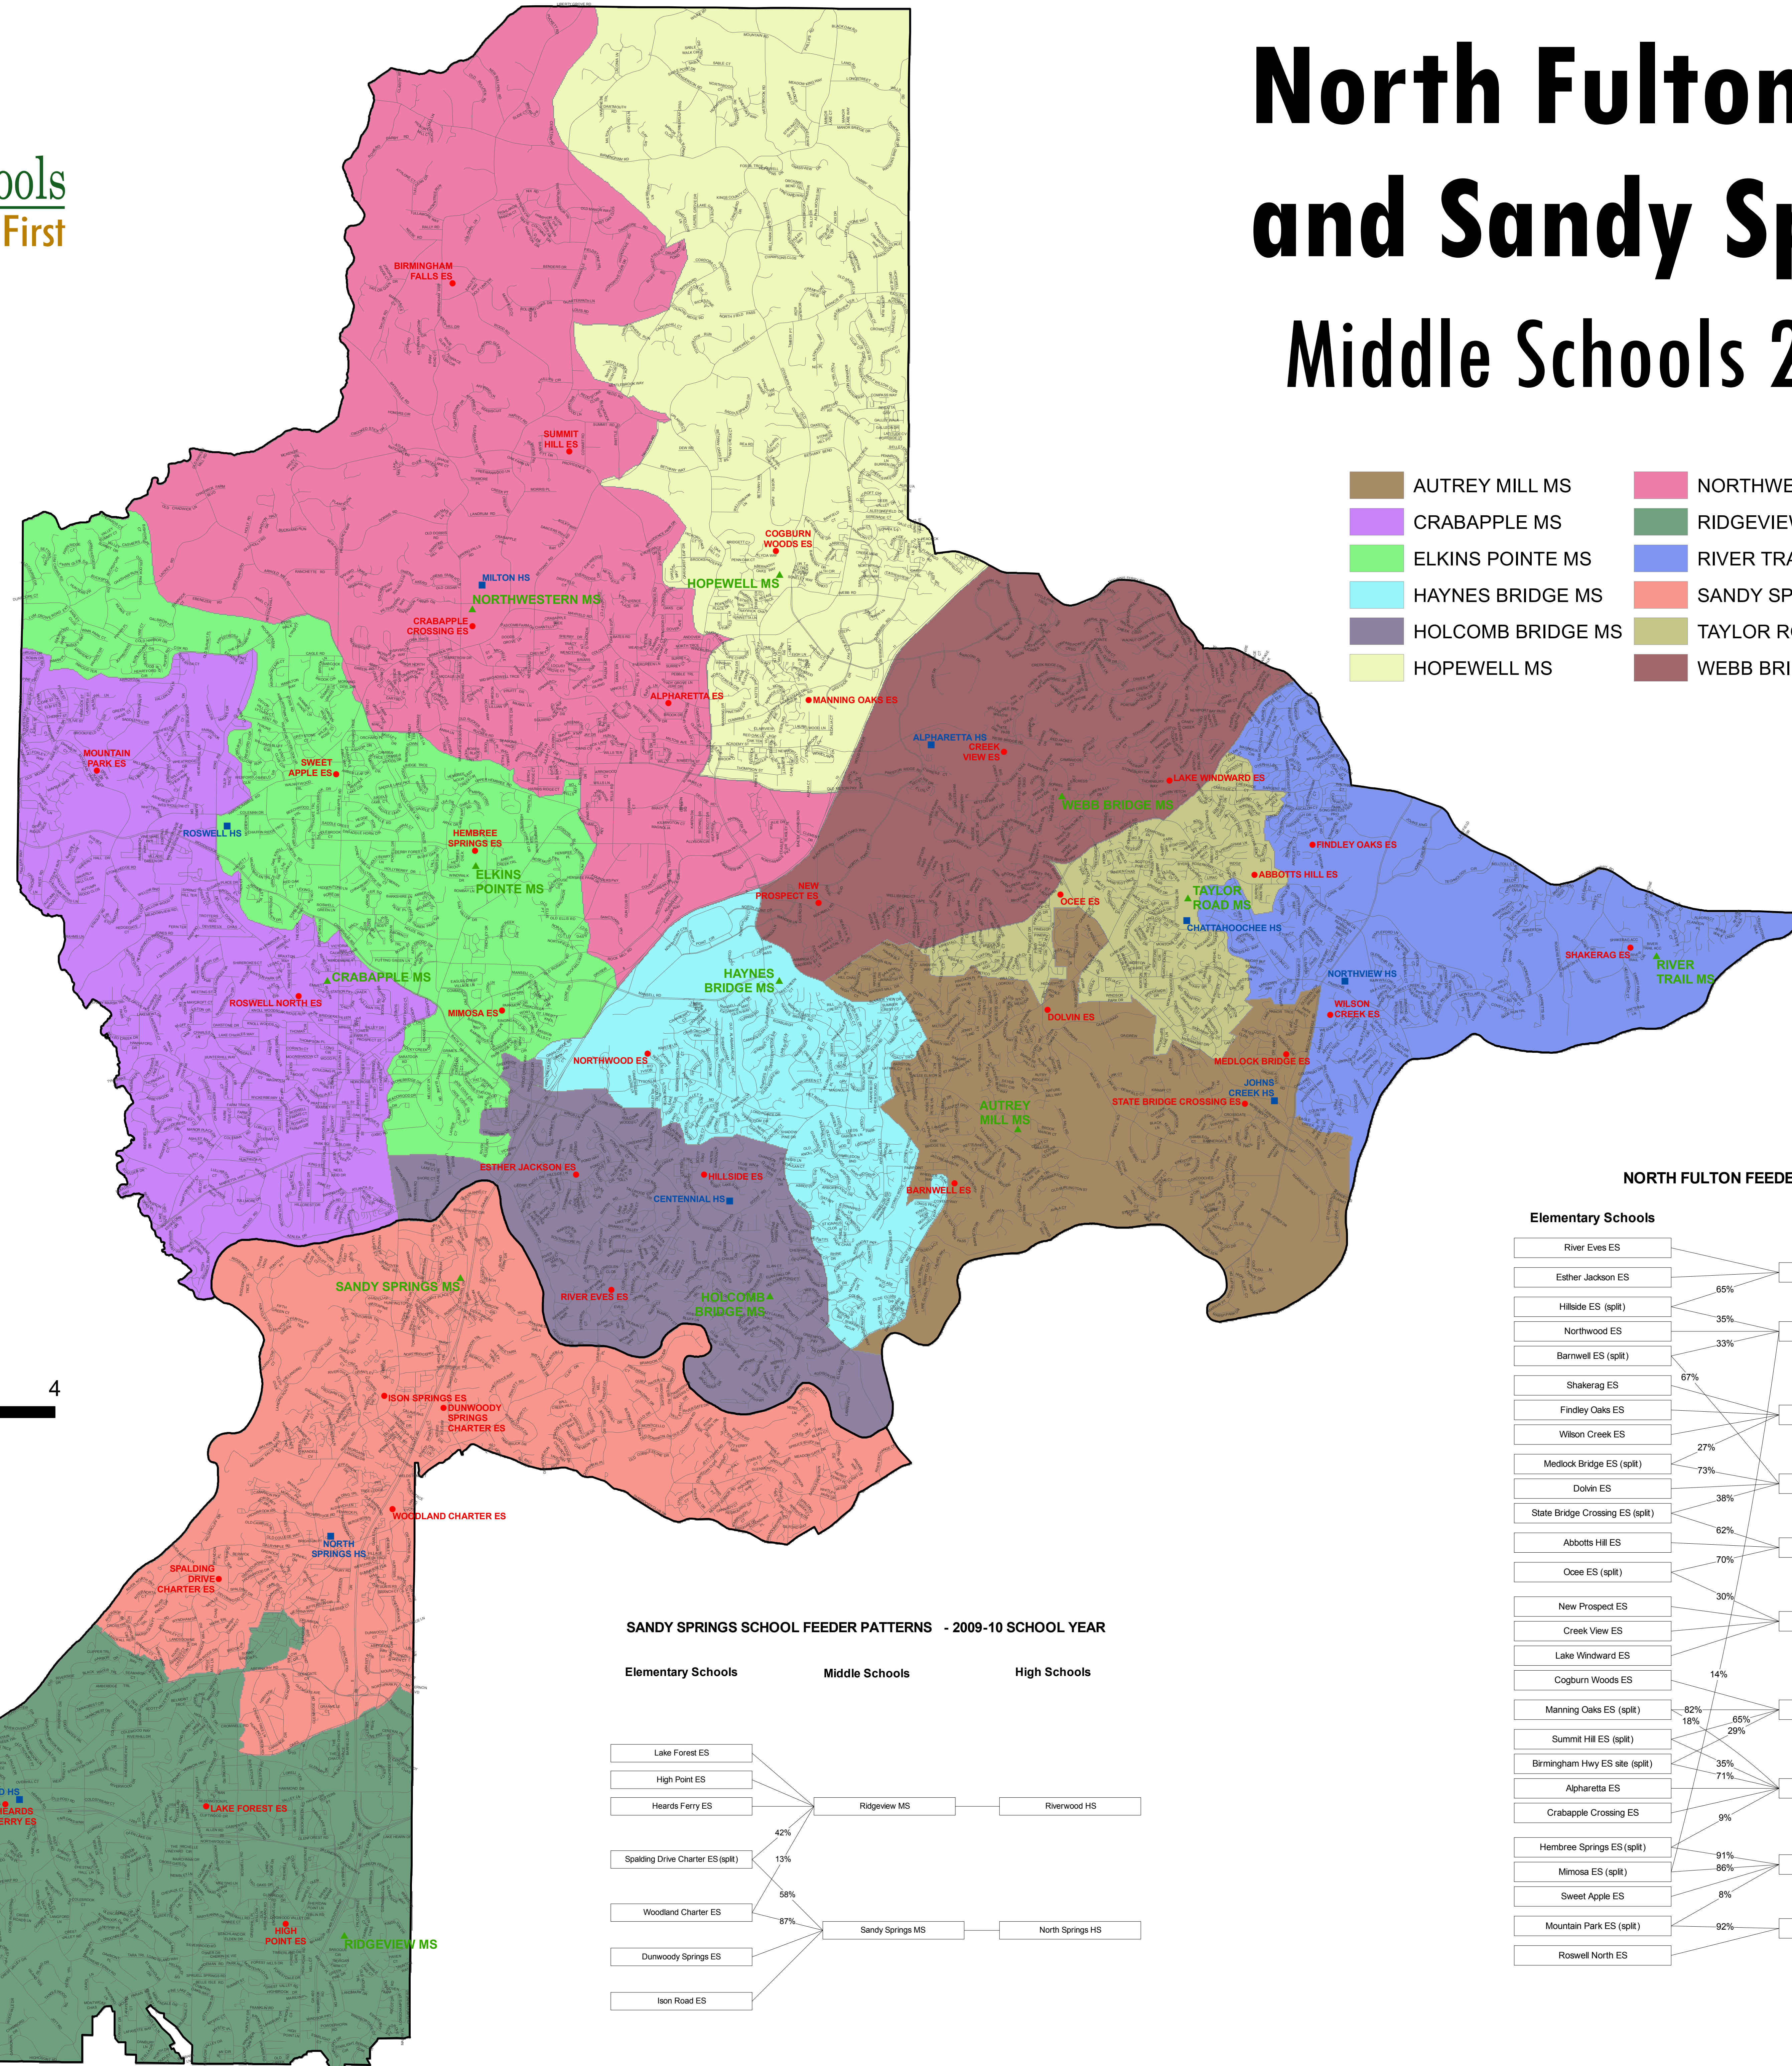

# North Fulton County and Sandy Springs Middle Schools 2009-2010

- AUTREY MILL MS
- CRABAPPLE MS
- ELKINS POINTE MS
- HAYNES BRIDGE MS
- HOLCOMB BRIDGE MS
- HOPEWELL MS
- NORTHWESTERN MS
- RIDGEVIEW MS
- RIVER TRAIL MS
- SANDY SPRINGS MS
- TAYLOR ROAD MS
- WEBB BRIDGE MS
- Elementary School
- ▲ Middle School
- High School

**NORTH FULTON FEEDER PATTERN - 2009-10 SCHOOL YEAR**

**SANDY SPRINGS SCHOOL FEEDER PATTERNS - 2009-10 SCHOOL YEAR**